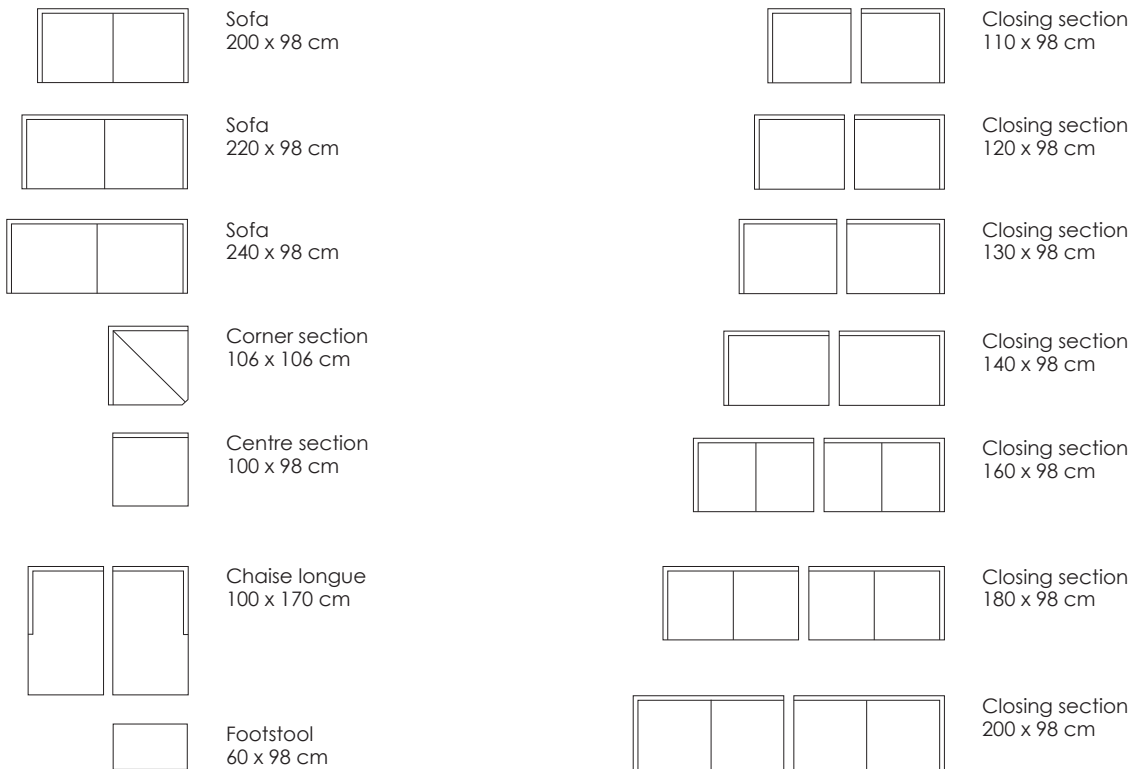

Model Ash · Design by Jens Juul Eilersen

Arm height: 61,5 cm · Arm width: 5 cm · Total depth (frame): 98 cm · Seat depth: 52 cm · Seat height: 41 cm · Total height (frame): 68,5 cm

Scale 1:100
All overall dimensions correspond to frame sizes.
The drawings are not a detailed expression of how the final furniture appears.