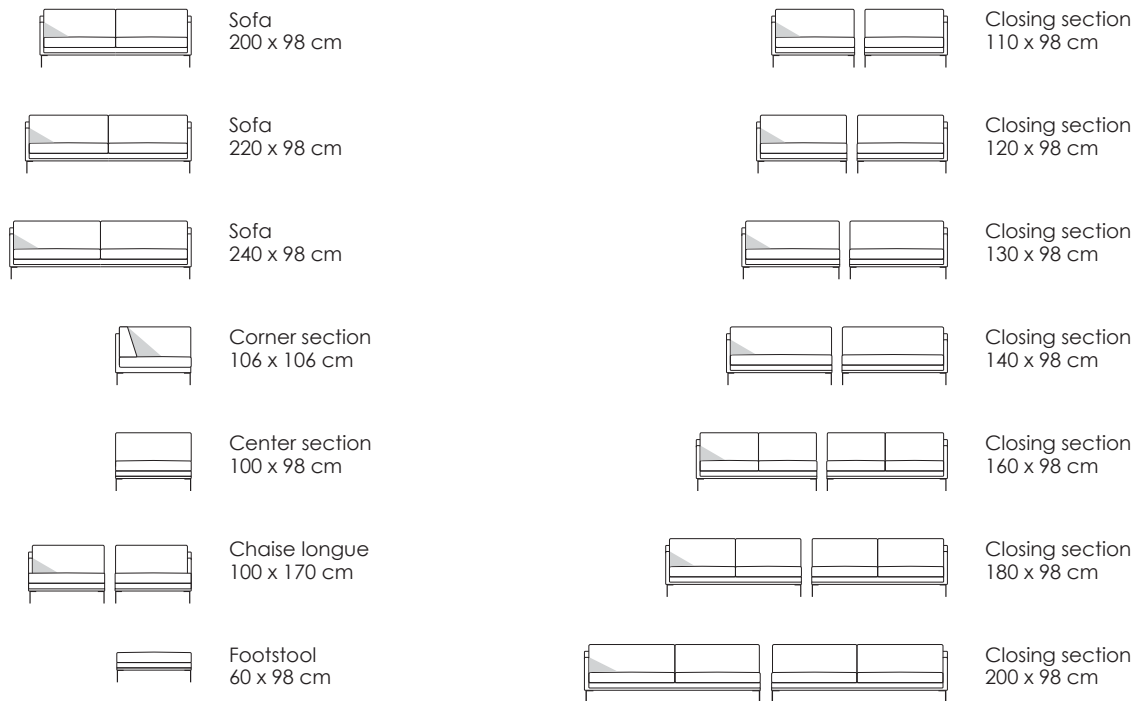

Model Ash · Design by Jens Juul Eilersen

Arm height: 61,5 cm · Arm width: 5 cm · Total depth (frame): 98 cm · Seat depth: 52 cm · Seat height: 41 cm · Total height (frame): 68,5 cm

Scale 1:100
All overall dimensions correspond to frame sizes.
The drawings are not a detailed expression of how the final furniture appears.