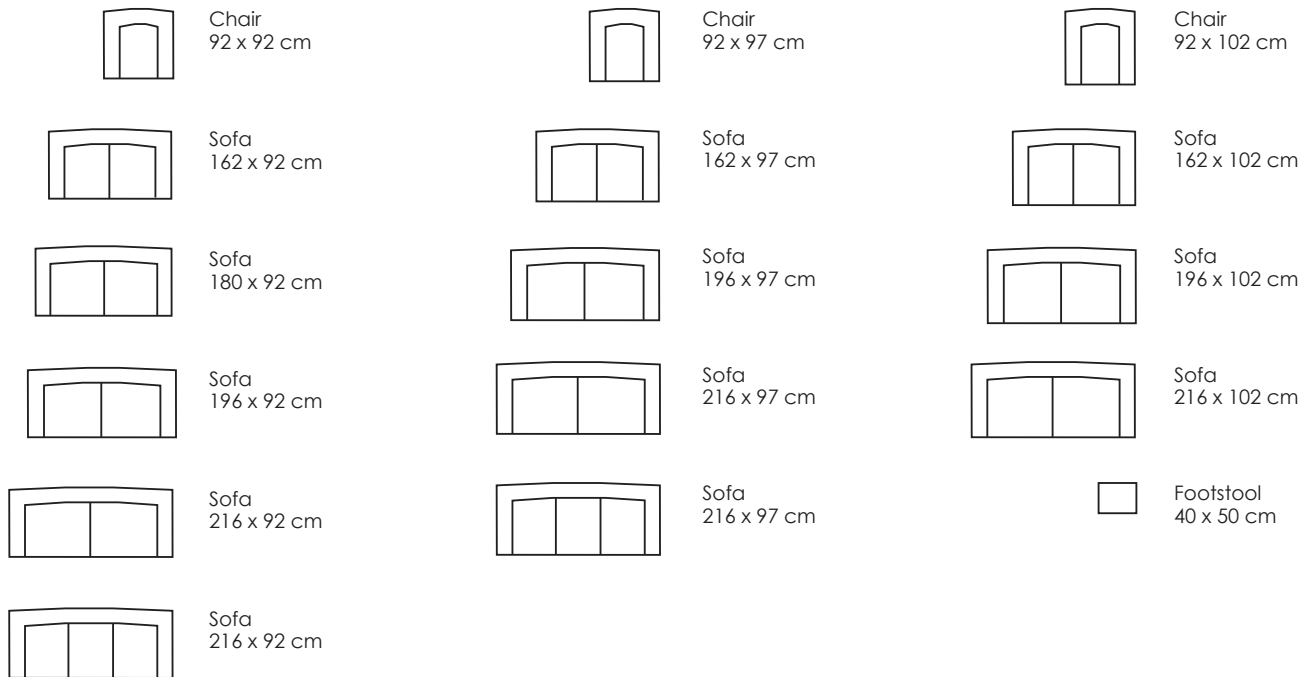

Model Big Carlton · Design by Jens Juul Eilersen

Arm height: 58 cm · Arm width: 17 cm · Total depth (frame): 92/97/102 cm · Seat depth: 48/53/58 cm · Seat height: 44 cm · Total height (frame): 73 cm

Scale 1:100

All overall dimensions correspond to frame sizes.

Model Big Carlton · Design by Jens Juul Eilersen

Arm height: 58 cm · Arm width: 17 cm · Total depth (frame): 92/97/102 cm · Seat depth: 48/53/58 cm · Seat height: 44 cm · Total height (frame): 73 cm

Sofa  
196 x 102 cm

Sofa  
196 x 92 cm

Sofa  
216 x 97 cm

Sofa  
216 x 102 cm

Sofa  
216 x 92 cm

Sofa  
216 x 97 cm

Footstool  
40 x 50 cm

Sofa  
216 x 92 cm

Scale 1:100

All overall dimensions correspond to frame sizes.