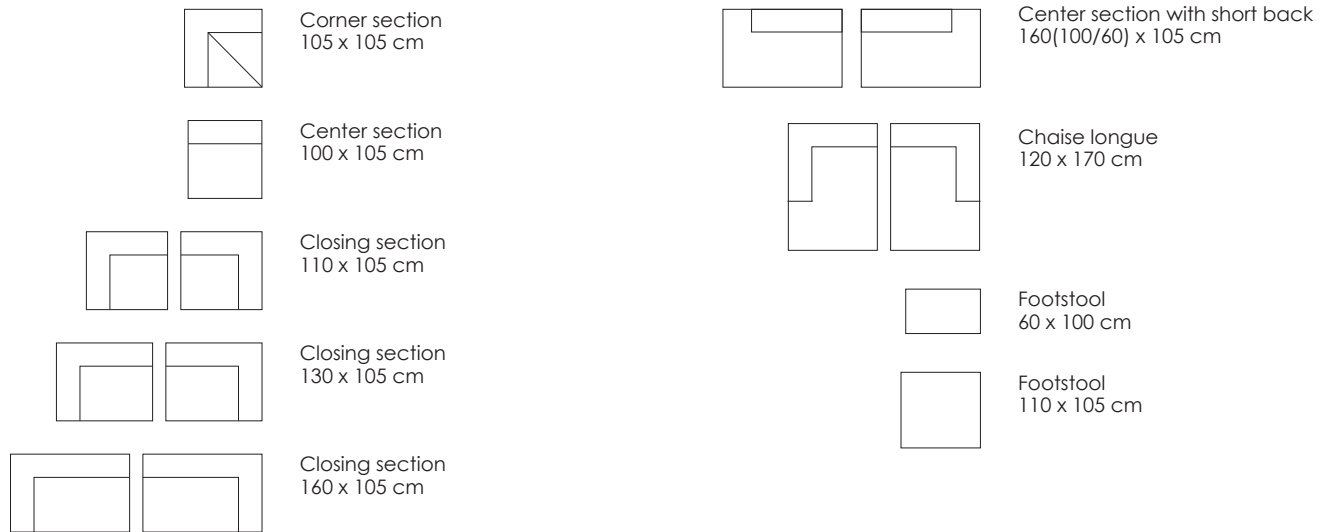

Model Fatty · Design by Jens Juul Eilersen

Arm height: 55 cm · Arm width: 31 cm · Total depth (frame): 105 cm · Seat depth: 53 cm · Seat height: 37 cm · Total height (frame): 55 cm

Corner section  
105 x 105 cm

Center section with short back  
160(100/60) x 105 cm

Center section  
100 x 105 cm

Chaise longue  
120 x 170 cm

Closing section  
110 x 105 cm

Footstool  
60 x 100 cm

Closing section  
130 x 105 cm

Footstool  
110 x 105 cm

Closing section  
160 x 105 cm

Model Fatty · Design by Jens Juul Eilersen

Arm height: 55 cm · Arm width: 31 cm · Total depth (frame): 105 cm · Seat depth: 53 cm · Seat height: 37 cm · Total height (frame): 55 cm

Scale 1:100  
All overall dimensions correspond to frame sizes.  
The drawings are not a detailed expression of how the final furniture appears.