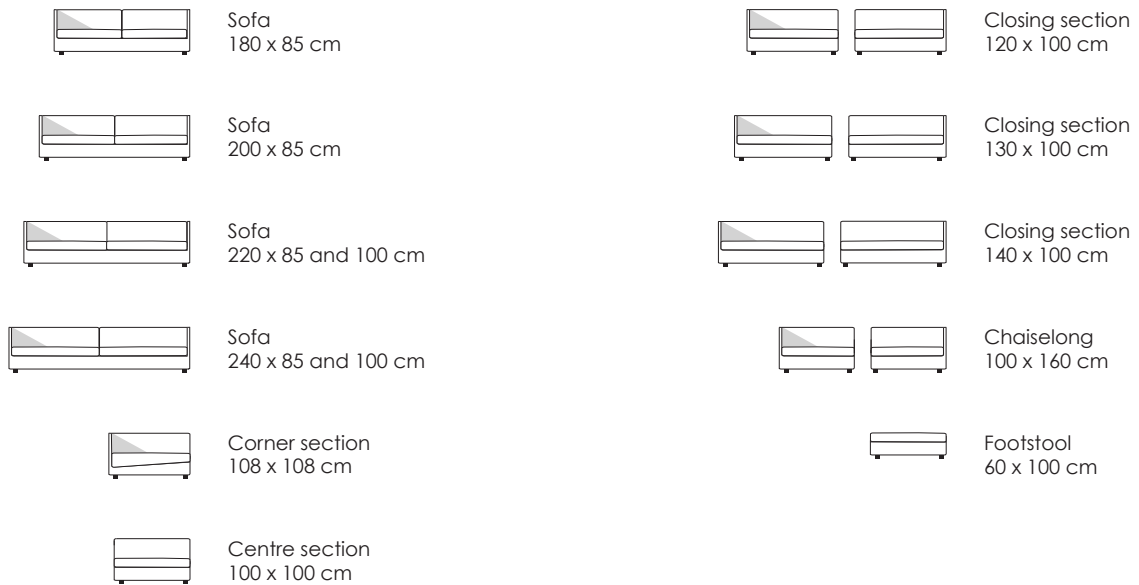

Model Flap · Design by Jens Juul Eilersen

Arm height (frame): 60 cm · Arm width: 3,2 cm · Total depth (frame): 85 and 100 cm · Seat depth: 39 and 54 cm · Seat height: 38 cm · Total height (frame): 60 cm

Scale 1:100

All overall dimensions correspond to frame sizes.

Model Flap · Design by Jens Juul Eilersen

Arm height (frame): 60 cm · Arm width: 3,2 cm · Total depth (frame): 85 and 100 cm · Seat depth: 39 and 54 cm · Seat height: 38 cm · Total height (frame): 60 cm

Scale 1:100

All overall dimensions correspond to frame sizes.