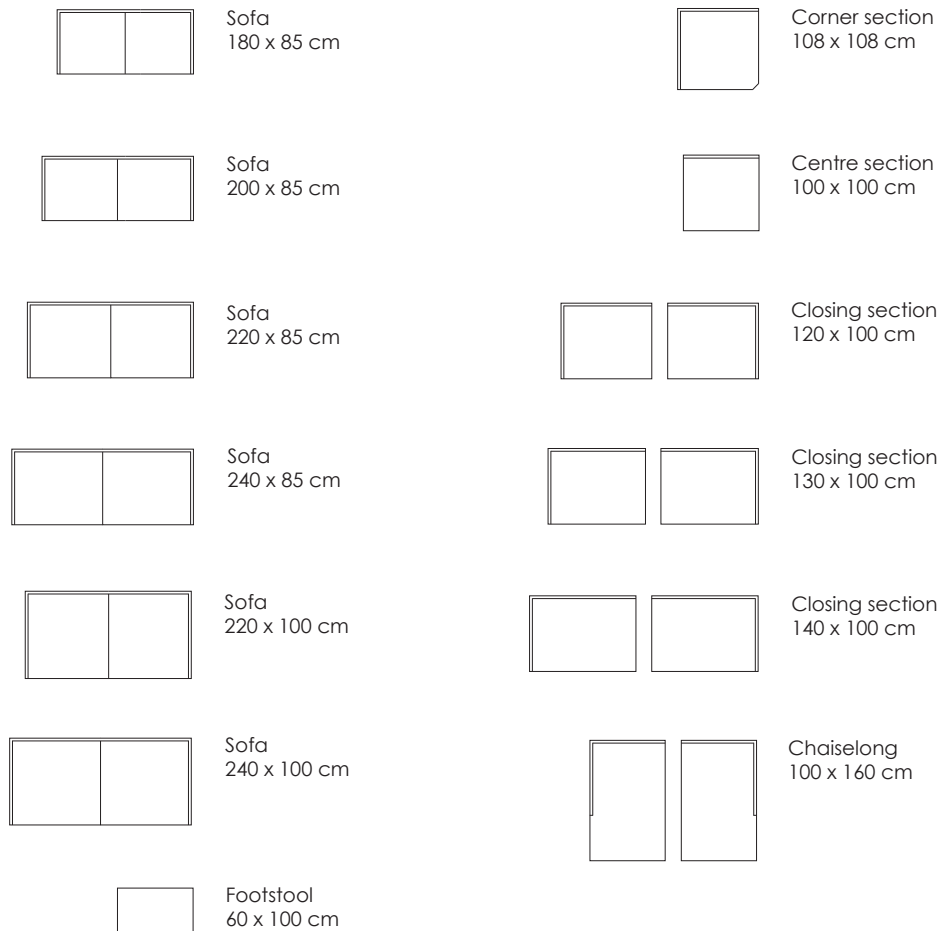

Model Flap · Design by Jens Juul Eilersen

Arm height (frame): 60 cm · Arm width: 3,2 cm · Total depth (frame): 85 and 100 cm · Seat depth: 39 and 54 cm · Seat height: 38 cm · Total height (frame): 60 cm

Scale 1:100

All overall dimensions correspond to frame sizes.

Model Flap · Design by Jens Juul Eilersen

Arm height (frame): 60 cm · Arm width: 3,2 cm · Total depth (frame): 85 and 100 cm · Seat depth: 39 and 54 cm · Seat height: 38 cm · Total height (frame): 60 cm

Scale 1:100

All overall dimensions correspond to frame sizes.