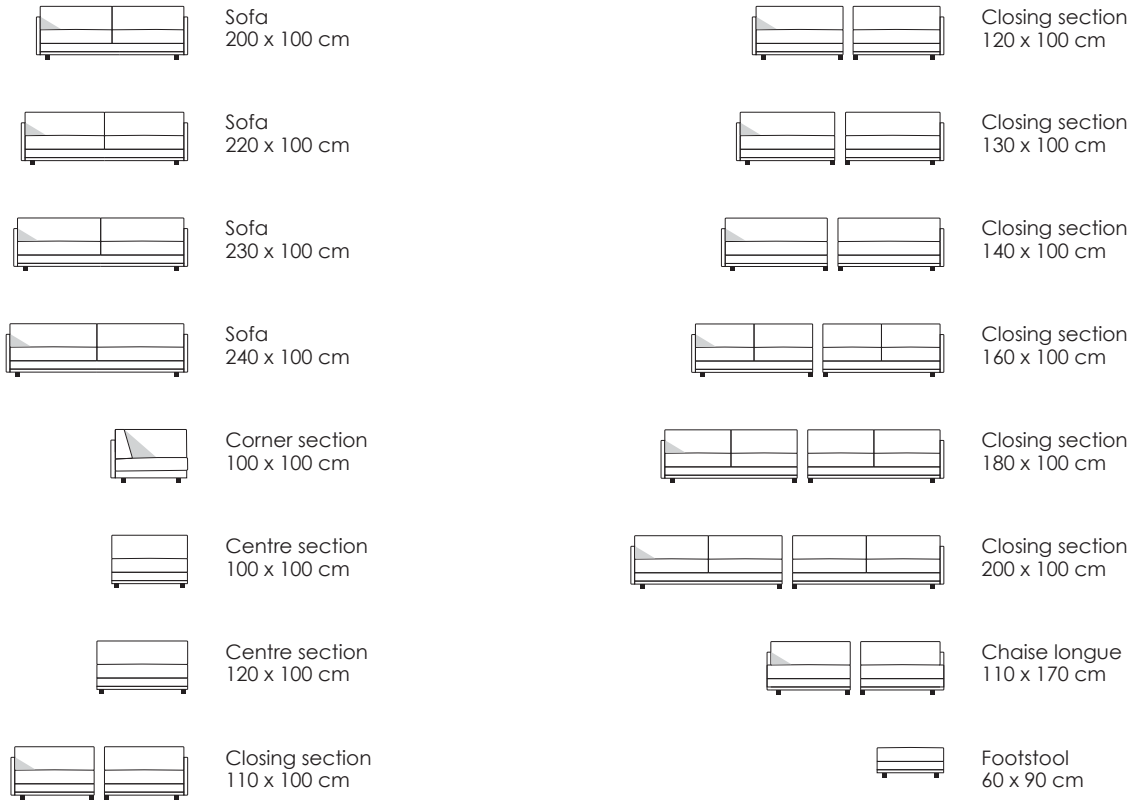

Model Great Ash · Design by Jens Juul Eilersen

Arm height: 56 cm · Arm width: 5 cm · Total depth (frame): 100 cm · Seat depth: 52 cm · Seat height: 39 cm · Total height (frame): 56 cm

Scale 1:100
All overall dimensions correspond to frame sizes.
The drawings are not a detailed expression of how the final furniture appears.