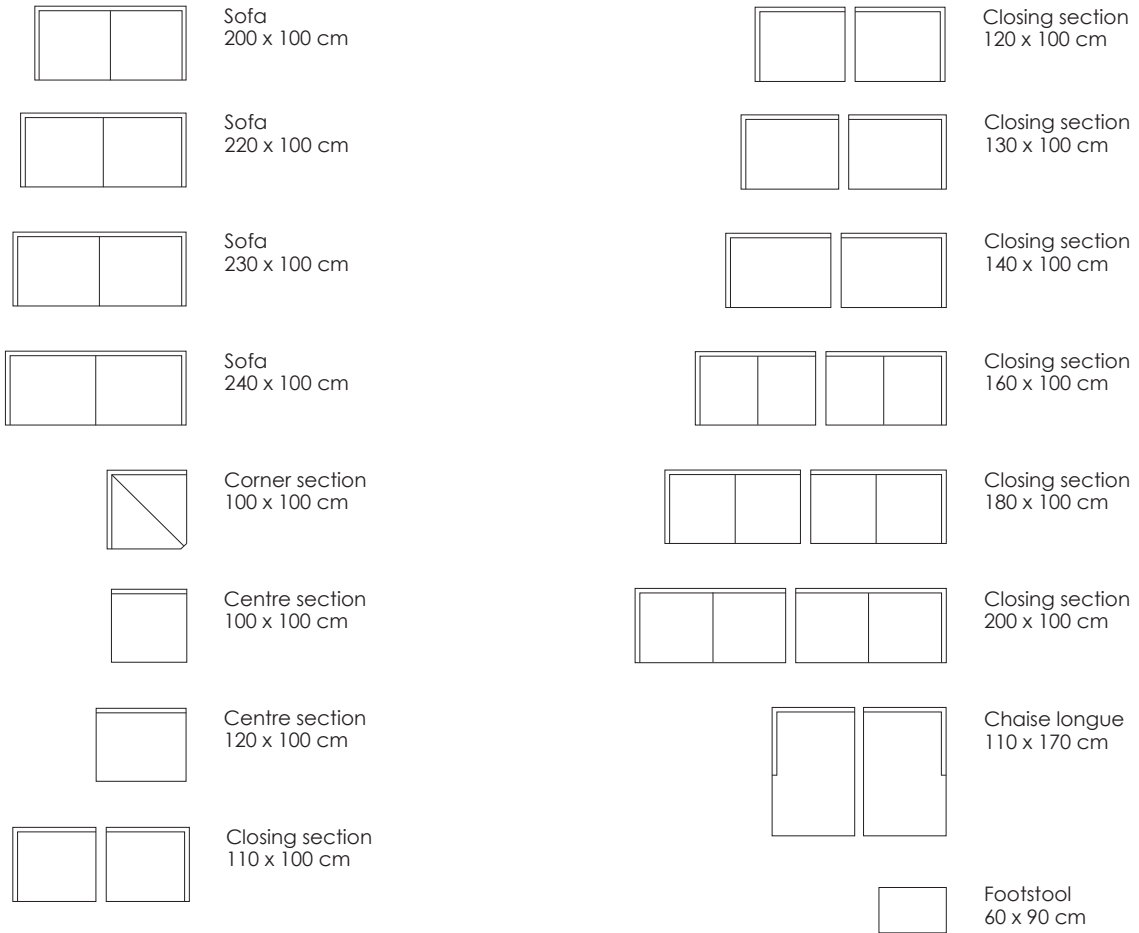

Model Great Ash · Design by Jens Juul Eilersen

Arm height: 56 cm · Arm width: 5 cm · Total depth (frame): 100 cm · Seat depth: 52 cm · Seat height: 39 cm · Total height (frame): 56 cm

Scale 1:100
All overall dimensions correspond to frame sizes.
The drawings are not a detailed expression of how the final furniture appears.