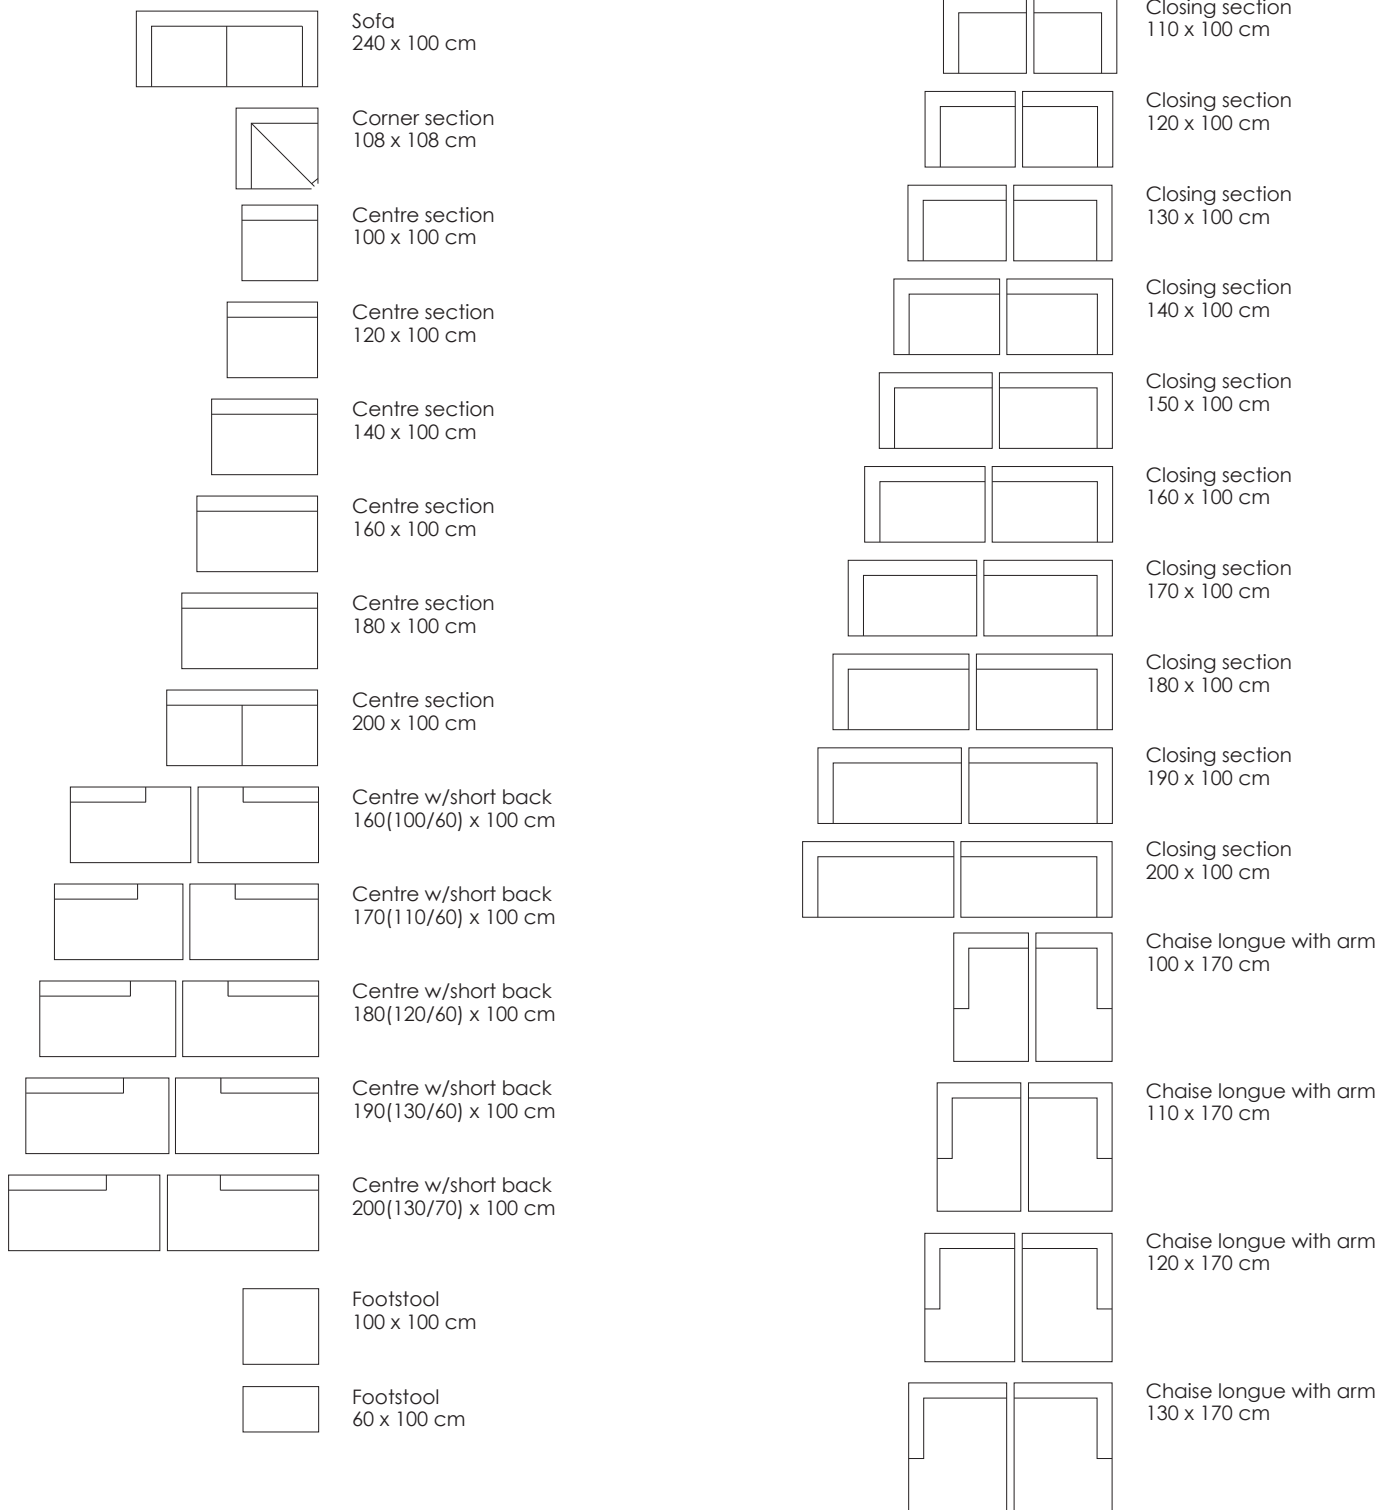

Model Savanna · Design by Jens Juul Eilersen

Arm height: 68 cm · Arm width: 20 cm · Total depth (frame): 100 cm · Seat depth: 57 cm · Seat height: 42 cm · Total height (frame): 68 cm

Sofa  
240 x 100 cm

Footstool  
60 x 100 cm

Centre with short back  
190(130/60) x 100 cm

Footstool  
100 x 100 cm

Centre with short back  
200(130/70) x 100 cm

Chaise longue with arm  
100 x 170 cm

Chaise longue with arm  
110 x 170 cm

Chaise longue with arm  
120 x 170 cm

Chaise longue with arm  
130 x 170 cm

Model Savanna · Design by Jens Juul Eilersen

Arm height: 68 cm · Arm width: 20 cm · Total depth (frame): 100 cm · Seat depth: 57 cm · Seat height: 42 cm · Total height (frame): 68 cm

Scale 1:100. All overall dimensions correspond to frame sizes.

The drawings are not a detailed expression of how the final furniture appears.