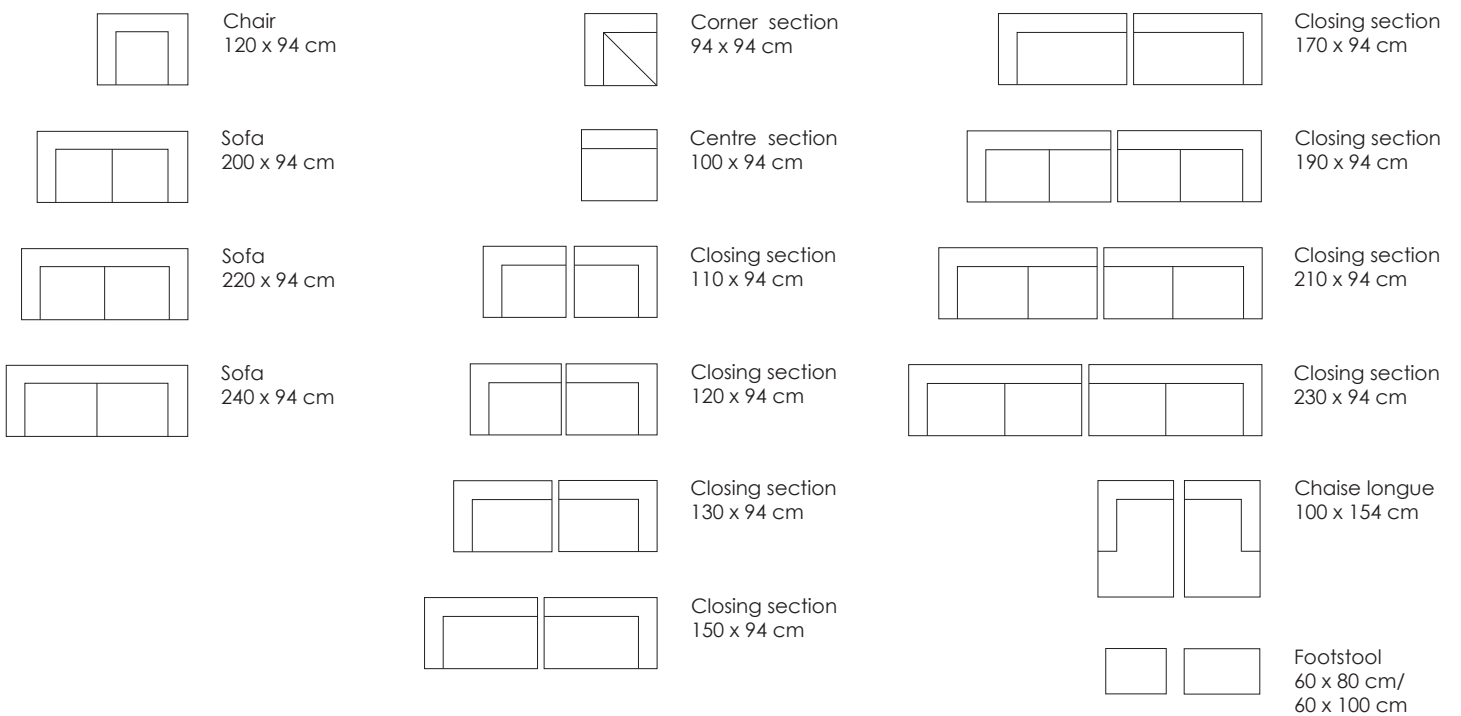

Model Tub · Design Jens Juul Eilersen

Arm height: 58.5 cm · Arm width: 7 cm · Arm cushion width: 20 cm · Total depth (frame): 94 / 104 cm · Seat depth: 68 / 78 cm · Seat height: 40 cm · Total height (frame): 58.5 cm

Scale 1:100

All overall dimensions correspond to frame sizes.

The drawings are not a detailed expression of how the final furniture appears.

Model Tub · Design Jens Juul Eilersen

Arm height: 58.5 cm · Arm width: 7 cm · Arm cushion width: 20 cm · Total depth (frame): 94 cm · Seat depth: 68 cm · Seat height: 40 cm · Total height (frame): 58.5 cm
 Also available in depth 104 cm

Scale 1:100

All overall dimensions correspond to frame sizes.

The drawings are not a detailed expression of how the final furniture appears.

Model Tub · Design Jens Juul Eilersen

Arm height: 58.5 cm · Arm width: 7 cm · Arm cushion width: 20 cm · Total depth (frame): 104 cm · Seat depth: 78 cm · Seat height: 40 cm · Total height (frame): 58.5 cm
 Also available in depth 94 cm

Scale 1:100

All overall dimensions correspond to frame sizes.

The drawings are not a detailed expression of how the final furniture appears.