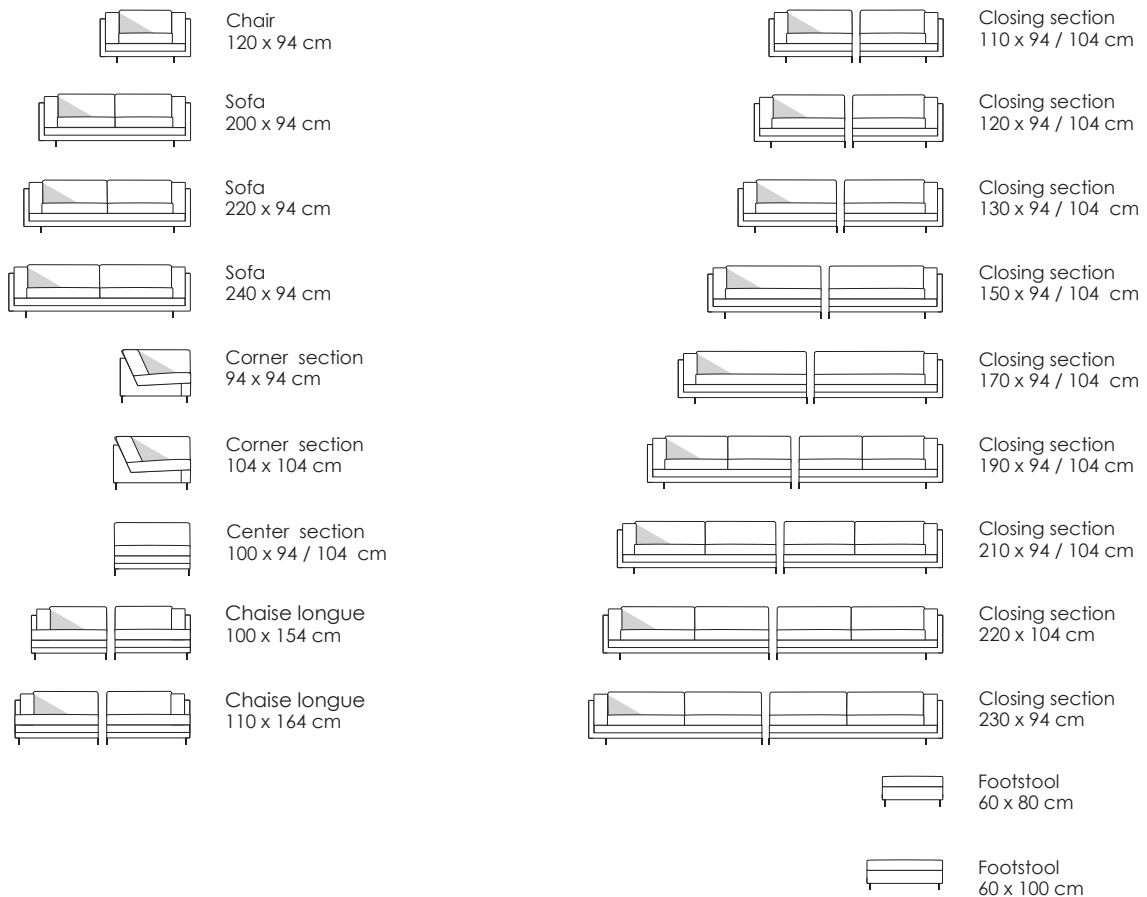

Model Tub · Design Jens Juul Eilersen

Arm height: 58.5 cm · Arm width: 7 cm · Arm cushion width: 20 cm · Total depth (frame): 94 / 104 cm · Seat depth: 68 / 78 cm · Seat height: 40 cm · Total height (frame): 58.5 cm

Scale 1:100

All overall dimensions correspond to frame sizes.

The drawings are not a detailed expression of how the final furniture appears.

Model Tub · Design Jens Juul Eilersen

Arm height: 58.5 cm · Arm width: 7 cm · Arm cushion width: 20 cm · Total depth (frame): 94 cm · Seat depth: 68 cm · Seat height: 40 cm · Total height (frame): 58.5 cm
 Also available in depth 104 cm

Scale 1:100

All overall dimensions correspond to frame sizes.

The drawings are not a detailed expression of how the final furniture appears.

Model Tub · Design Jens Juul Eilersen

Arm height: 58.5 cm · Arm width: 7 cm · Arm cushion width: 20 cm · Total depth (frame): 104 cm · Seat depth: 78 cm · Seat height: 40 cm · Total height (frame): 58.5 cm
 Also available in depth 94 cm

Scale 1:100

All overall dimensions correspond to frame sizes.

The drawings are not a detailed expression of how the final furniture appears.