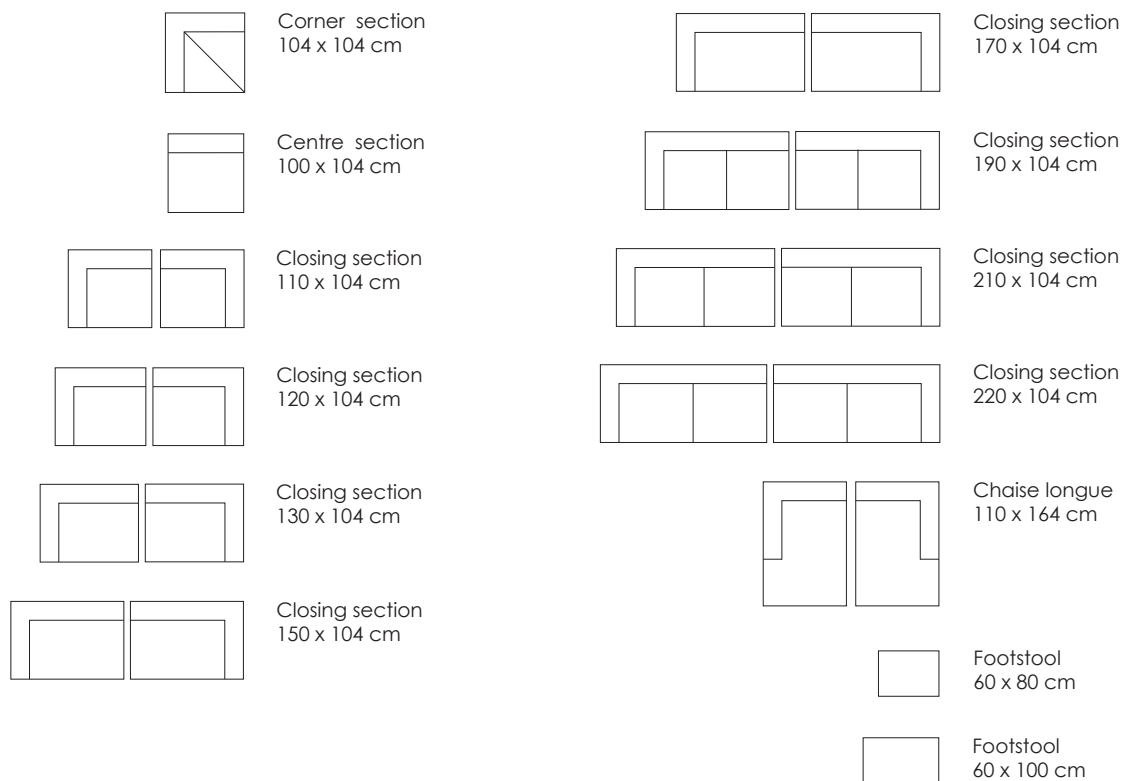

Model Tub · Design Jens Juul Eilersen

Arm height: 58.5 cm · Arm width: 7 cm · Arm cushion width: 20 cm · Total depth (frame): 94 / 104 cm · Seat depth: 68 / 78 cm · Seat height: 40 cm · Total height (frame): 58.5 cm

Scale 1:100

All overall dimensions correspond to frame sizes.

The drawings are not a detailed expression of how the final furniture appears.

Model Tub · Design Jens Juul Eilersen

Arm height: 58.5 cm · Arm width: 7 cm · Arm cushion width: 20 cm · Total depth (frame): 94 cm · Seat depth: 68 cm · Seat height: 40 cm · Total height (frame): 58.5 cm
 Also available in depth 104 cm

Scale 1:100

All overall dimensions correspond to frame sizes.

The drawings are not a detailed expression of how the final furniture appears.

Model Tub · Design Jens Juul Eilersen

Arm height: 58.5 cm · Arm width: 7 cm · Arm cushion width: 20 cm · Total depth (frame): 104 cm · Seat depth: 78 cm · Seat height: 40 cm · Total height (frame): 58.5 cm
 Also available in depth 94 cm

Scale 1:100

All overall dimensions correspond to frame sizes.

The drawings are not a detailed expression of how the final furniture appears.