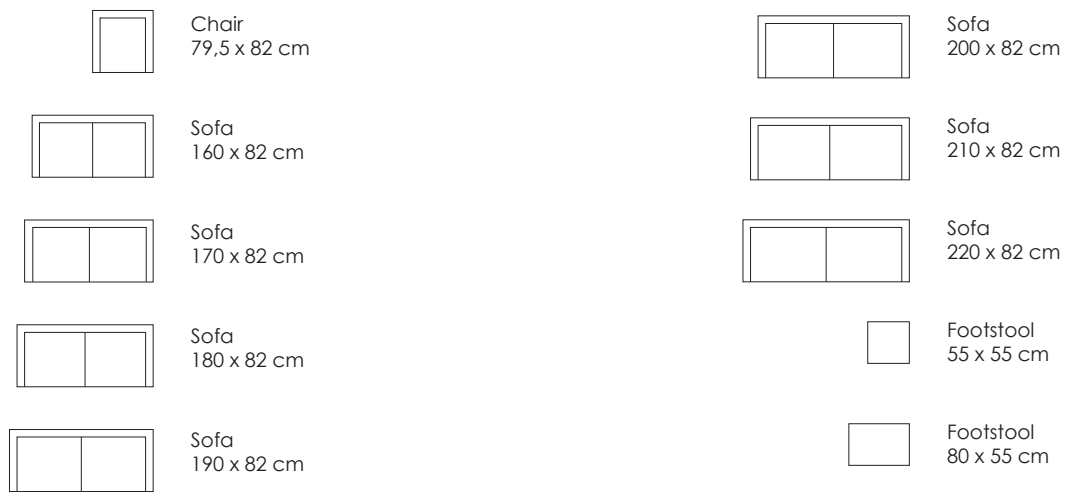

Model Vitesse · Design by Jens Juul Eilersen

Arm height: 56 cm · Arm width: 12 cm · Total depth (frame): 82 cm · Seat depth: 51 cm · Seat height: 45 cm · Total height (frame): 68 cm

Scale 1:100

All overall dimensions correspond to frame sizes.

Model Vitesse · Design by Jens Juul Eilersen

Arm height: 56 cm · Arm width: 12 cm · Total depth (frame): 82 cm · Seat depth: 51 cm · Seat height: 45 cm · Total height (frame): 68 cm

Chair
79,5 x 82 cm

Sofa
200 x 82 cm

Sofa
160 x 82 cm

Sofa
210 x 82 cm

Sofa
170 x 82 cm

Sofa
220 x 82 cm

Sofa
180 x 82 cm

Footstool
55 x 55 cm

Sofa
190 x 82 cm

Footstool
80 x 55 cm

Scale 1:100

All overall dimensions correspond to frame sizes.