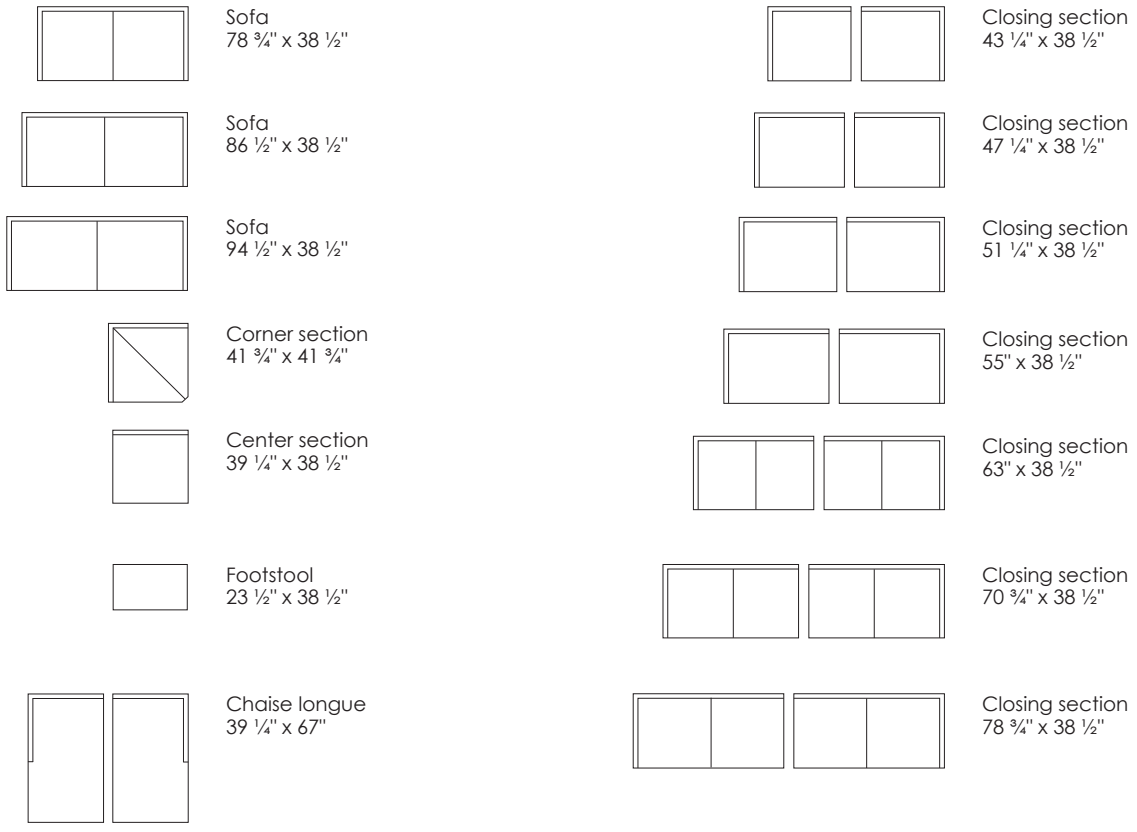

Model Ash · Design by Jens Juul Eilersen

Arm height: 24 1/4" · Arm width: 2" · Total depth (frame): 38 1/2" · Seat depth: 20 1/2" · Seat height: 16 1/4" · Total height (frame): 27"

Scale 1:100

All overall dimensions correspond to frame sizes.