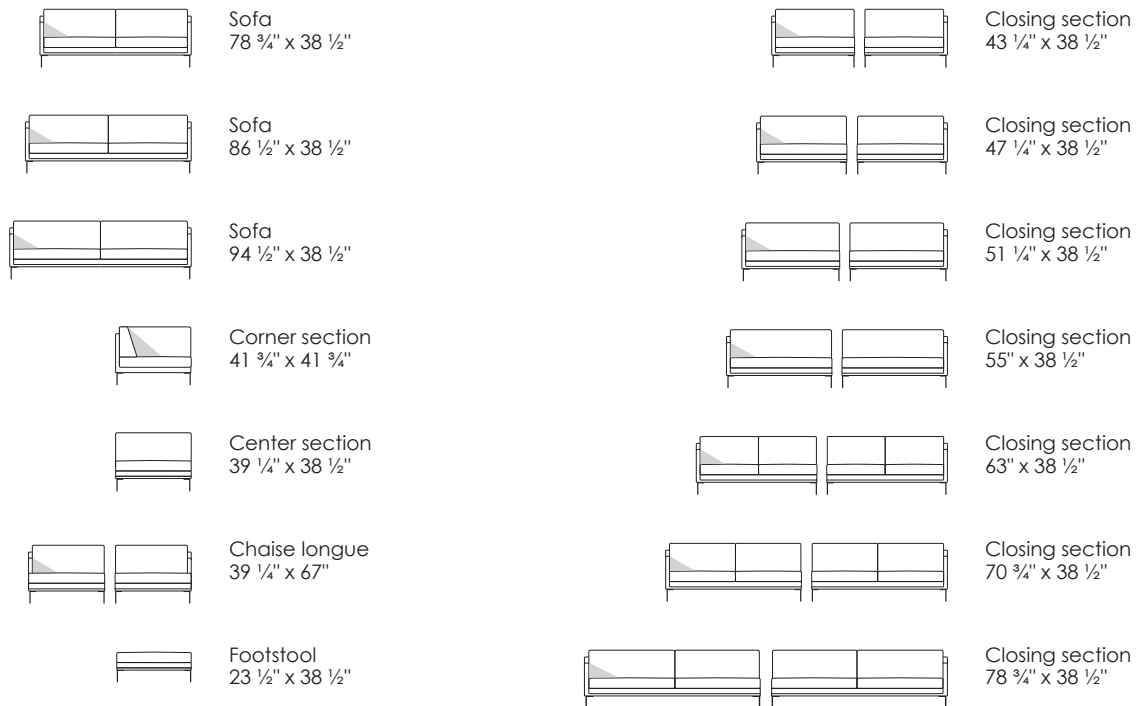

Model Ash · Design by Jens Juul Eilersen

Arm height: 24 1/4" · Arm width: 2" · Total depth (frame): 38 1/2" · Seat depth: 20 1/2" · Seat height: 16 1/4" · Total height (frame): 27"

Scale 1:100

All overall dimensions correspond to frame sizes.