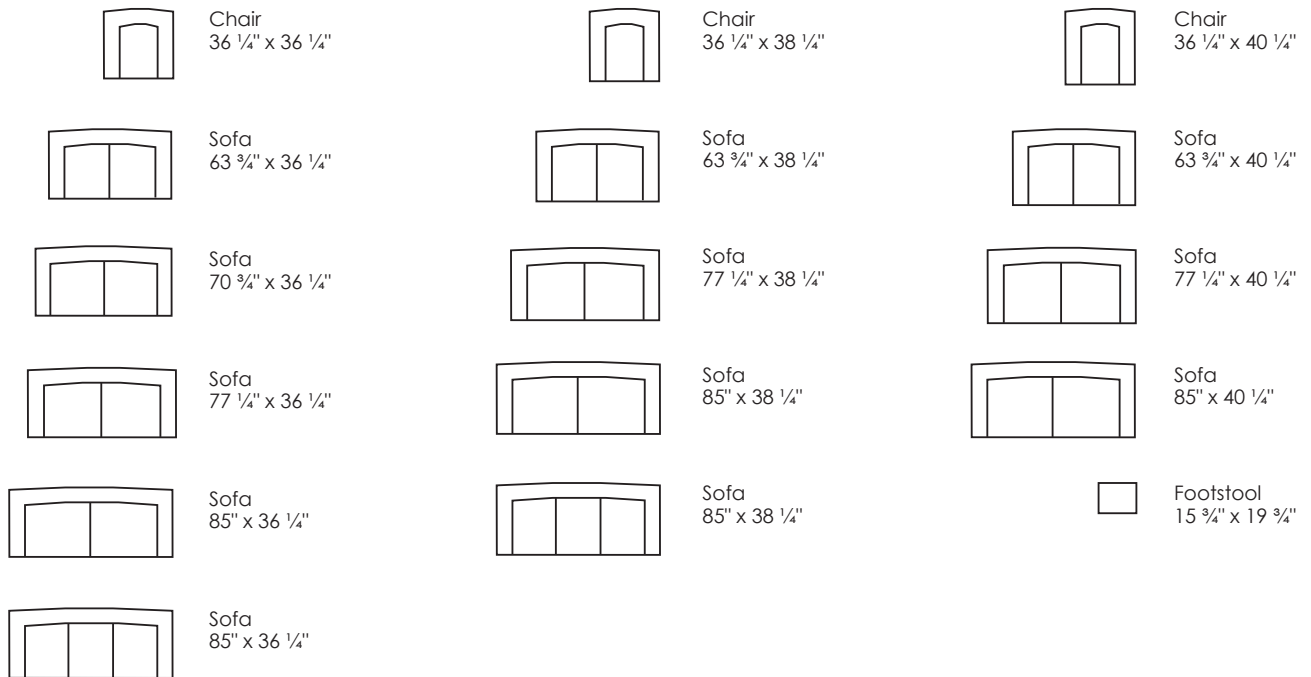

Model Big Carlton · Design by Jens Juul Eilersen

Arm height: 22 3/4" · Arm width: 7" · Total depth (frame): 36 1/4"/38 1/4"/40 1/4" · Seat depth: 19"/20 3/4"/22 3/4" · Seat height: 17 1/4" · Total height (frame): 28 3/4"

Sofa
77 1/4" x 40 1/4"

Sofa
77 1/4" x 36 1/4"

Sofa
85" x 38 1/4"

Sofa
85" x 40 1/4"

Sofa
85" x 36 1/4"

Sofa
85" x 38 1/4"

Footstool
15 3/4" x 19 3/4"

Sofa
85" x 36 1/4"

Scale 1:100

All overall dimensions correspond to frame sizes.

Model Big Carlton · Design by Jens Juul Eilersen

Arm height: 22 3/4" · Arm width: 7" · Total depth (frame): 36 1/4"/38 1/4"/40 1/4" · Seat depth: 19"/20 3/4"/22 3/4" · Seat height: 17 1/4" · Total height (frame): 28 3/4"

Scale 1:100

All overall dimensions correspond to frame sizes.