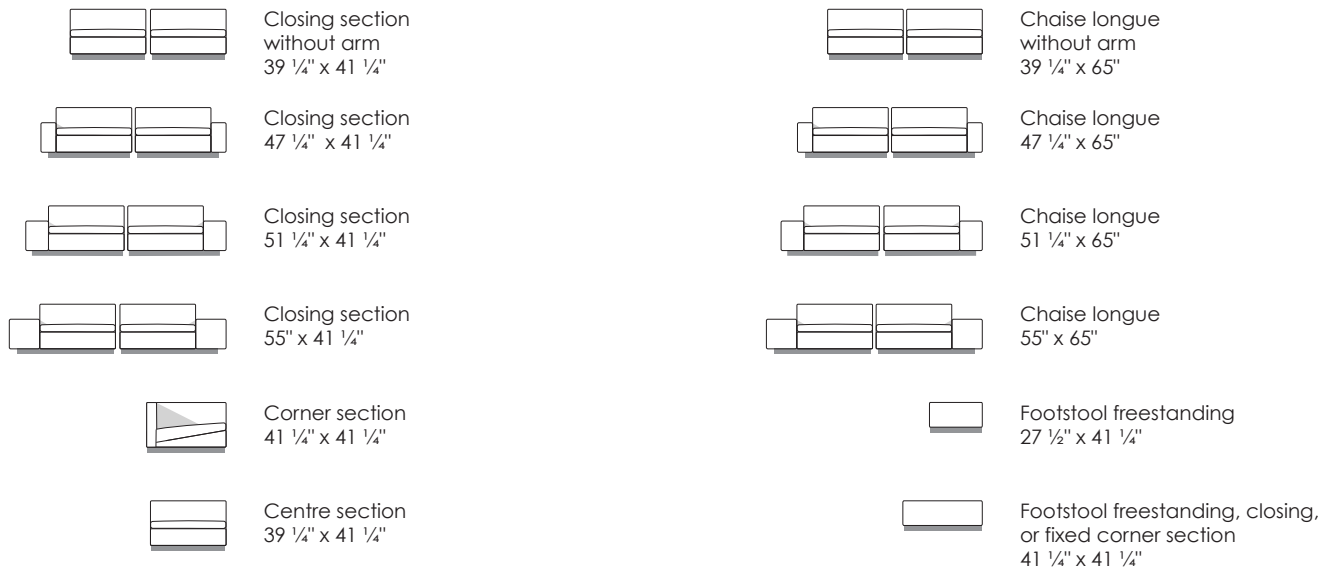

Model Dacapo · Design by Jens Juul Eilersen

Arm height: 18" · Arm width: 7 1/2", 11 3/4" and 15 3/4" · Total depth (frame): 41 1/4" · Seat depth: 19 3/4" · Seat height: 15 1/4" · Total height (frame): 26"

Scale 1:100

All overall dimensions correspond to frame sizes.

Model Dacapo · Design by Jens Juul Eilersen

Arm height: 18" · Arm width: 7 1/2", 11 3/4" and 15 3/4" · Total depth (frame): 41 1/4" · Seat depth: 19 3/4" · Seat height: 15 1/4" · Total height (frame): 26"

Scale 1:100

All overall dimensions correspond to frame sizes.