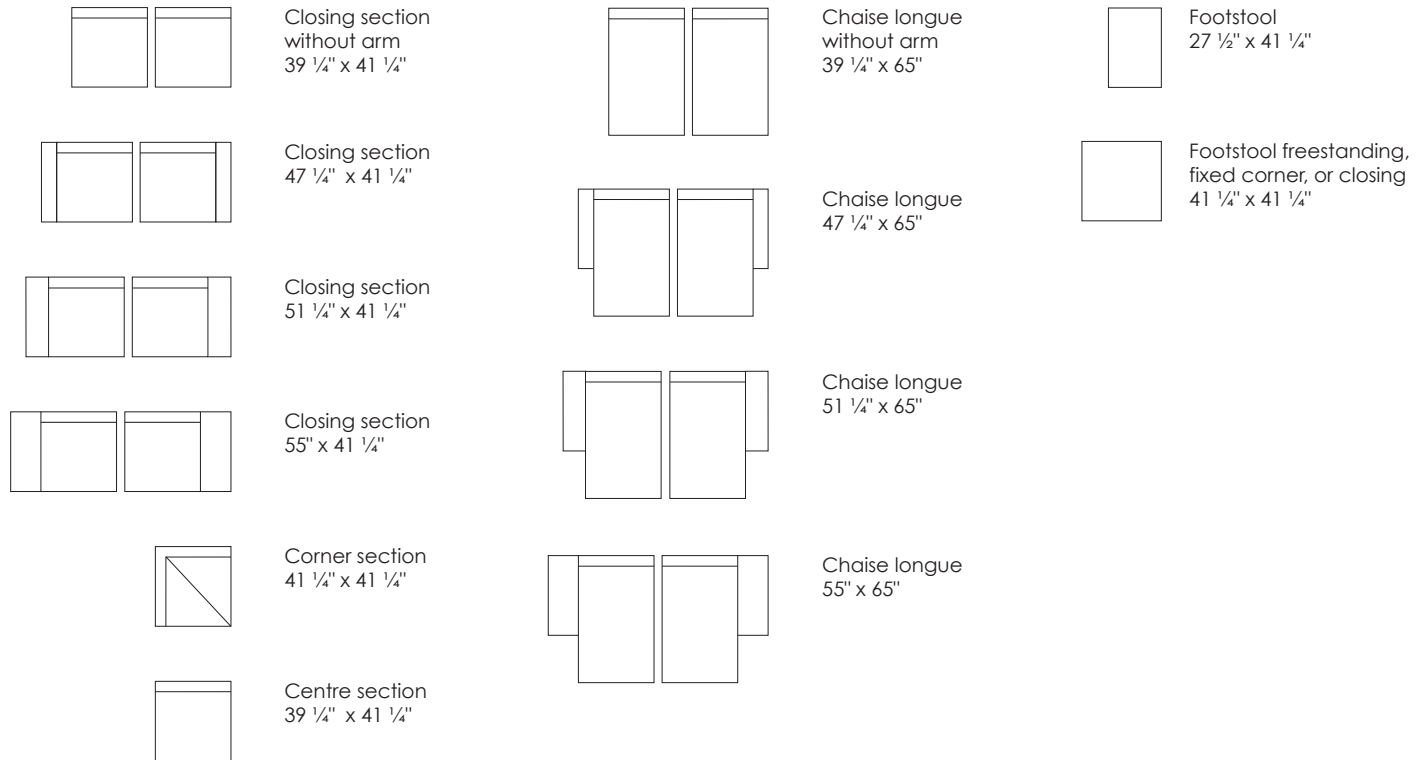

Model Dacapo · Design by Jens Juul Eilersen

Arm height: 18" · Arm width: 7 1/2", 11 3/4" and 15 3/4" · Total depth (frame): 41 1/4" · Seat depth: 19 3/4" · Seat height: 15 1/4" · Total height (frame): 26"

Scale 1:100

All overall dimensions correspond to frame sizes.

Model Dacapo · Design by Jens Juul Eilersen

Arm height: 18" · Arm width: 7 1/2", 11 3/4" and 15 3/4" · Total depth (frame): 41 1/4" · Seat depth: 19 3/4" · Seat height: 15 1/4" · Total height (frame): 26"

Scale 1:100

All overall dimensions correspond to frame sizes.