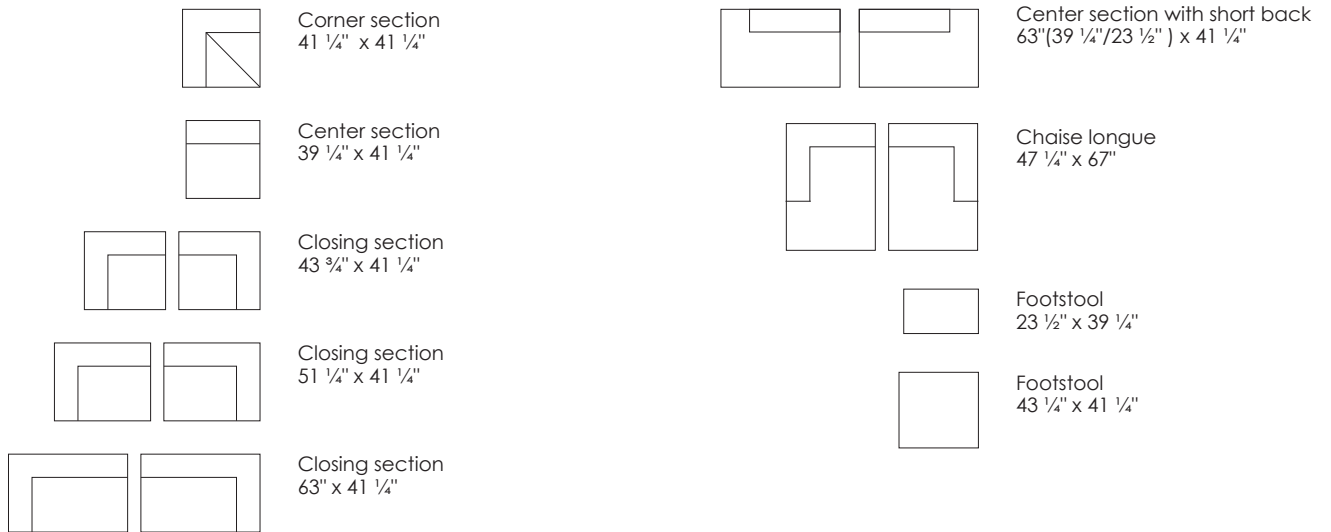

Model Fatty · Design by Jens Juul Eilersen

Arm height: 21 ¾" · Arm width: 12 ¼" · Total depth (frame): 41 ¼" · Seat depth: 20 ¾" · Seat height: 14 ½" · Total height (frame): 21 ¾"

Corner section  
41 ¼" x 41 ¼"

Center section with short back  
63"(39 ¼"/23 ½") x 41 ¼"

Center section  
39 ¼" x 41 ¼"

Chaise longue  
47 ¼" x 67"

Closing section  
43 ¾" x 41 ¼"

Footstool  
23 ½" x 39 ¼"

Closing section  
51 ¼" x 41 ¼"

Footstool  
43 ¼" x 41 ¼"

Closing section  
63" x 41 ¼"

Scale 1:100

All overall dimensions correspond to frame sizes.

Model Fatty · Design by Jens Juul Eilersen

Arm height: 21 ¾" · Arm width: 12 ¼" · Total depth (frame): 41 ¼" · Seat depth: 20 ¾" · Seat height: 14 ½" · Total height (frame): 21 ¾"

Scale 1:100

All overall dimensions correspond to frame sizes.