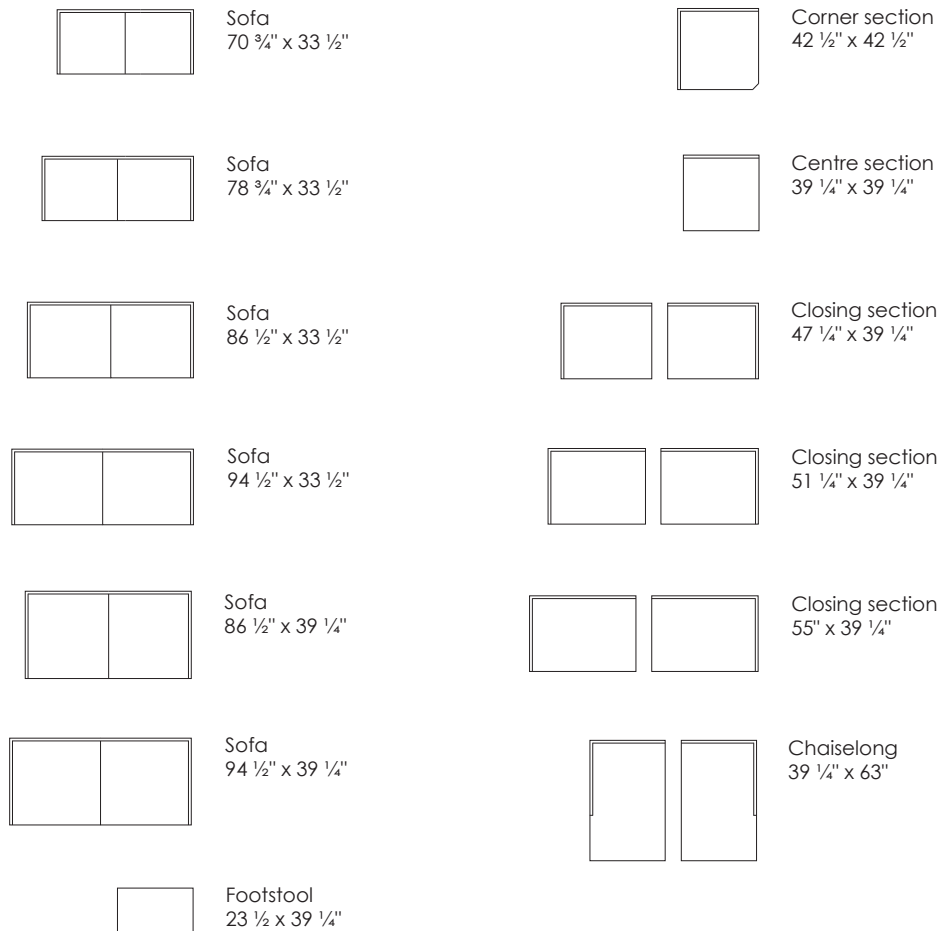

Model Flap · Design by Jens Juul Eilersen

Arm height (frame): 23 1/2" · Arm width: 1 1/4" · Total depth (frame): 33 1/2" and 39 1/4" · Seat depth: 15 1/4" and 21 1/4" · Seat height: 15" · Total height (frame): 23 1/2"

Sofa
70 3/4" x 33 1/2"

Closing section
47 1/4" x 39 1/4"

Sofa
78 3/4" x 33 1/2"

Closing section
51 1/4" x 39 1/4"

Sofa
86 1/2" x 33 1/2" and 39 1/4"

Closing section
55" x 39 1/4"

Sofa
94 1/2" x 33 1/2" and 39 1/4"

Chaiselong
39 1/4" x 63"

Corner section
42 1/2" x 42 1/2"

Footstool
23 1/2" x 39 1/4"

Centre section
39 1/4" x 39 1/4"

Scale 1:100

All overall dimensions correspond to frame sizes.

Model Flap · Design by Jens Juul Eilersen

Arm height (frame): 23 1/2" · Arm width: 1 1/4" · Total depth (frame): 33 1/2" and 39 1/4" · Seat depth: 15 1/4" and 21 1/4" · Seat height: 15" · Total height (frame): 23 1/2"

Scale 1:100

All overall dimensions correspond to frame sizes.