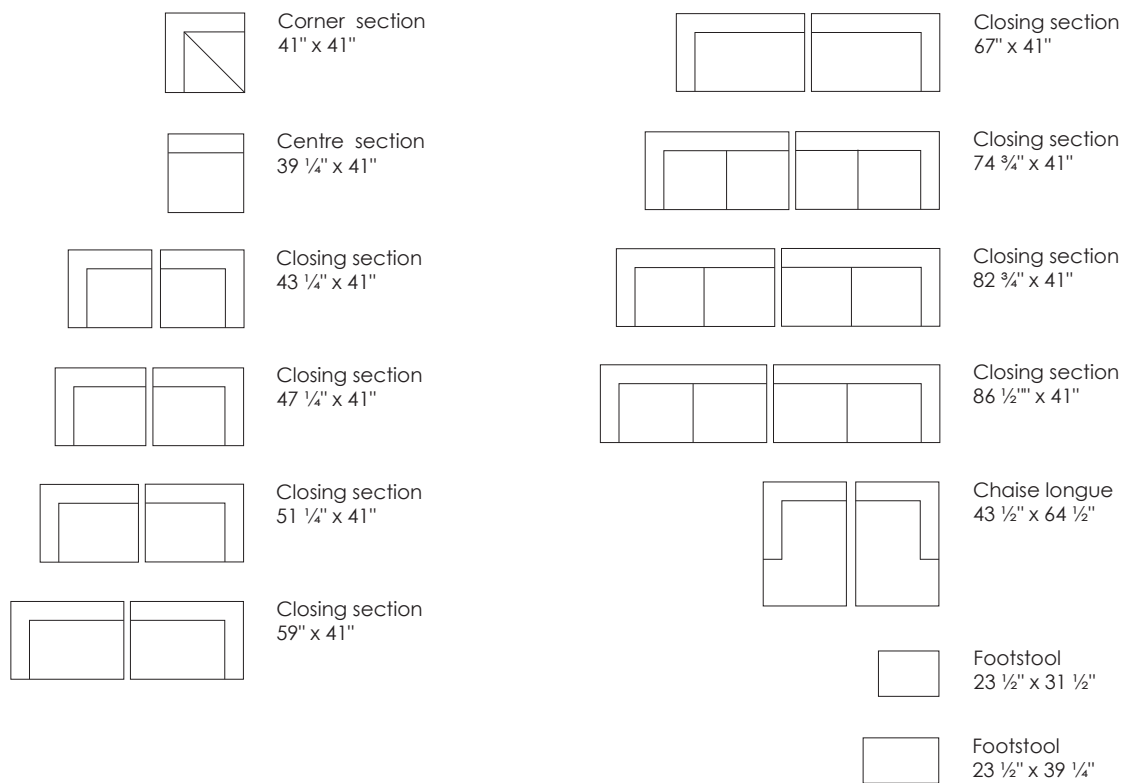

## Model Tub · Design Jens Juul Eilersen

Arm height: 23" · Arm width: 2 3/4" · Arm cushion width: 7 1/2" · Total depth (frame): 37" / 41" · Seat depth: 26 3/4" / 30 3/4" · Seat height: 15 3/4" · Total height (frame): 23"

## Model Tub · Design Jens Juul Eilersen

Arm height: 23" · Arm width: 2 3/4" · Arm cushion width: 7 1/2" · Total depth (frame): 37" · Seat depth: 26 3/4" · Seat height: 15 3/4" · Total height (frame): 23"  
 Also available in depth 41"

Scale 1:100

All overall dimensions correspond to frame sizes.

## Model Tub · Design Jens Juul Eilersen

Arm height: 23" · Arm width: 2 3/4" · Arm cushion width: 7 1/2" · Total depth (frame): 41" · Seat depth: 30 3/4" · Seat height: 15 3/4" · Total height (frame): 23"  
 Also available in depth 37"