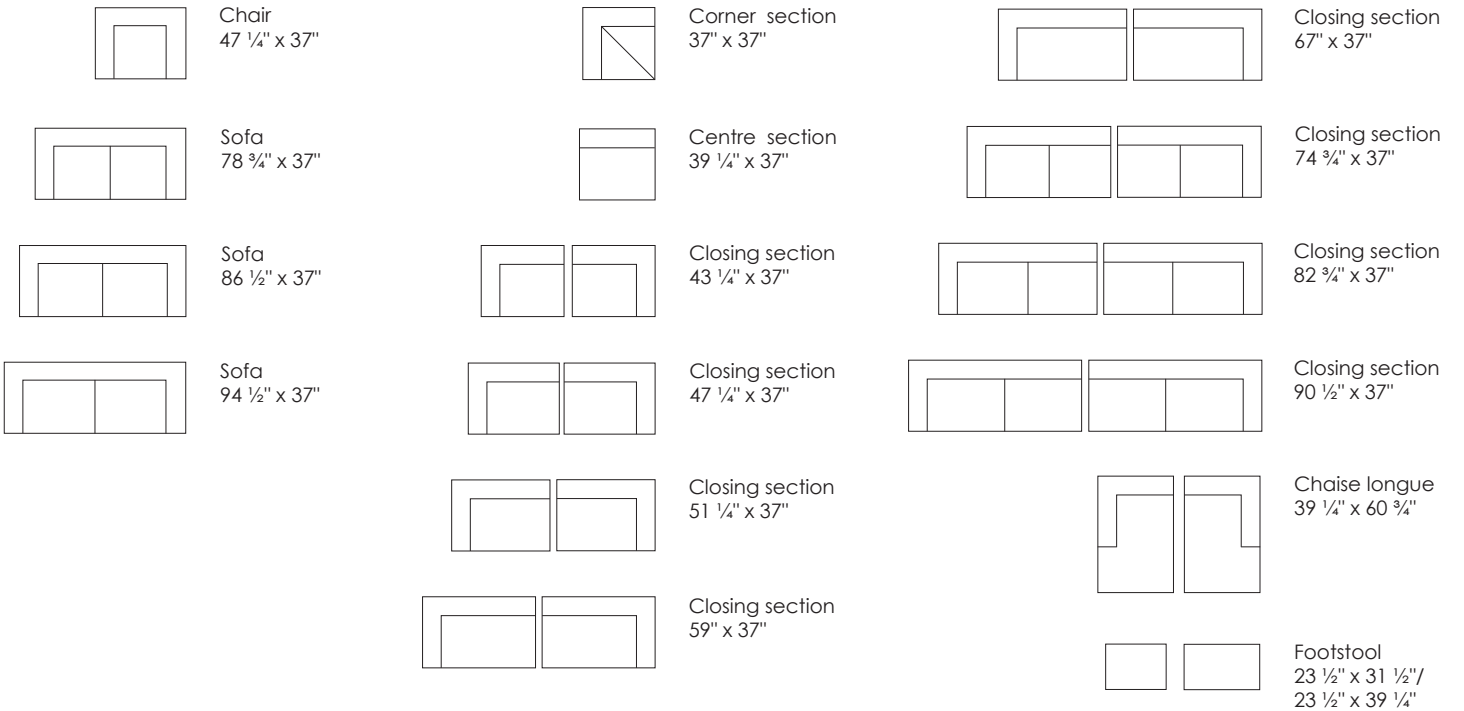

## Model Tub · Design Jens Juul Eilersen

Arm height: 23" · Arm width: 2 3/4" · Arm cushion width: 7 1/2" · Total depth (frame): 37" / 41" · Seat depth: 26 3/4" / 30 3/4" · Seat height: 15 3/4" · Total height (frame): 23"

|   |                                       |   |  |
|---|---------------------------------------|---|--|
|    | Chair<br>47 1/4" x 37"                |    | Closing section<br>43 1/4" x 37" / 41" |
|  | Sofa<br>78 3/4" x 37"                 |   | Closing section<br>47 1/4" x 37" / 41" |
|  | Sofa<br>86 1/2" x 37"                 |   | Closing section<br>51 1/4" x 37" / 41" |
|  | Sofa<br>84 1/2" x 37"                 |   | Closing section<br>59" x 37" / 41"     |
|  | Corner section<br>37" x 37"           |   | Closing section<br>67" x 37" / 41"     |
|  | Corner section<br>41" x 41"           |   | Closing section<br>74 3/4" x 37" / 41" |
|  | Center section<br>39 1/4" x 37" / 41" |   | Closing section<br>82 3/4" x 37" / 41" |
|  | Chaise longue<br>39 1/4" x 60 3/4"    |   | Closing section<br>86 1/2" x 41"       |
|  | Chaise longue<br>43 1/2" x 64 1/2"    |   | Closing section<br>90 1/2" x 37"       |
|   |                                       |  | Footstool<br>23 1/2" x 31 1/2"         |
|   |                                       |  | Footstool<br>23 1/2" x 39 1/4"         |

## Model Tub · Design Jens Juul Eilersen

Arm height: 23" · Arm width: 2 3/4" · Arm cushion width: 7 1/2" · Total depth (frame): 37" · Seat depth: 26 3/4" · Seat height: 15 3/4" · Total height (frame): 23"  
 Also available in depth 41"

## Model Tub · Design Jens Juul Eilersen

Arm height: 23" · Arm width: 2 3/4" · Arm cushion width: 7 1/2" · Total depth (frame): 41" · Seat depth: 30 3/4" · Seat height: 15 3/4" · Total height (frame): 23"  
 Also available in depth 37"