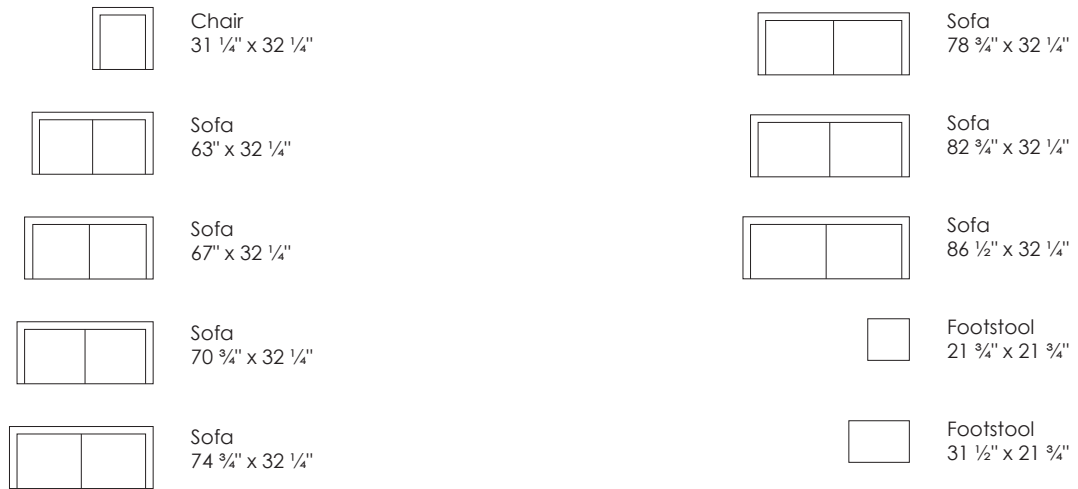

Model Vitesse · Design by Jens Juul Eilersen

Arm height: 22" · Arm width: 4 3/4" · Total depth (frame): 32 1/4" · Seat depth: 20" · Seat height: 17 3/4" · Total height (frame): 26 3/4"

Chair
31 1/4" x 32 1/4"

Footstool
31 1/2" x 21 3/4"

Scale 1:100

All overall dimensions correspond to frame sizes.

Model Vitesse · Design by Jens Juul Eilersen

Arm height: 22" · Arm width: 4 3/4" · Total depth (frame): 32 1/4" · Seat depth: 20" · Seat height: 17 3/4" · Total height (frame): 26 3/4"

Scale 1:100

All overall dimensions correspond to frame sizes.