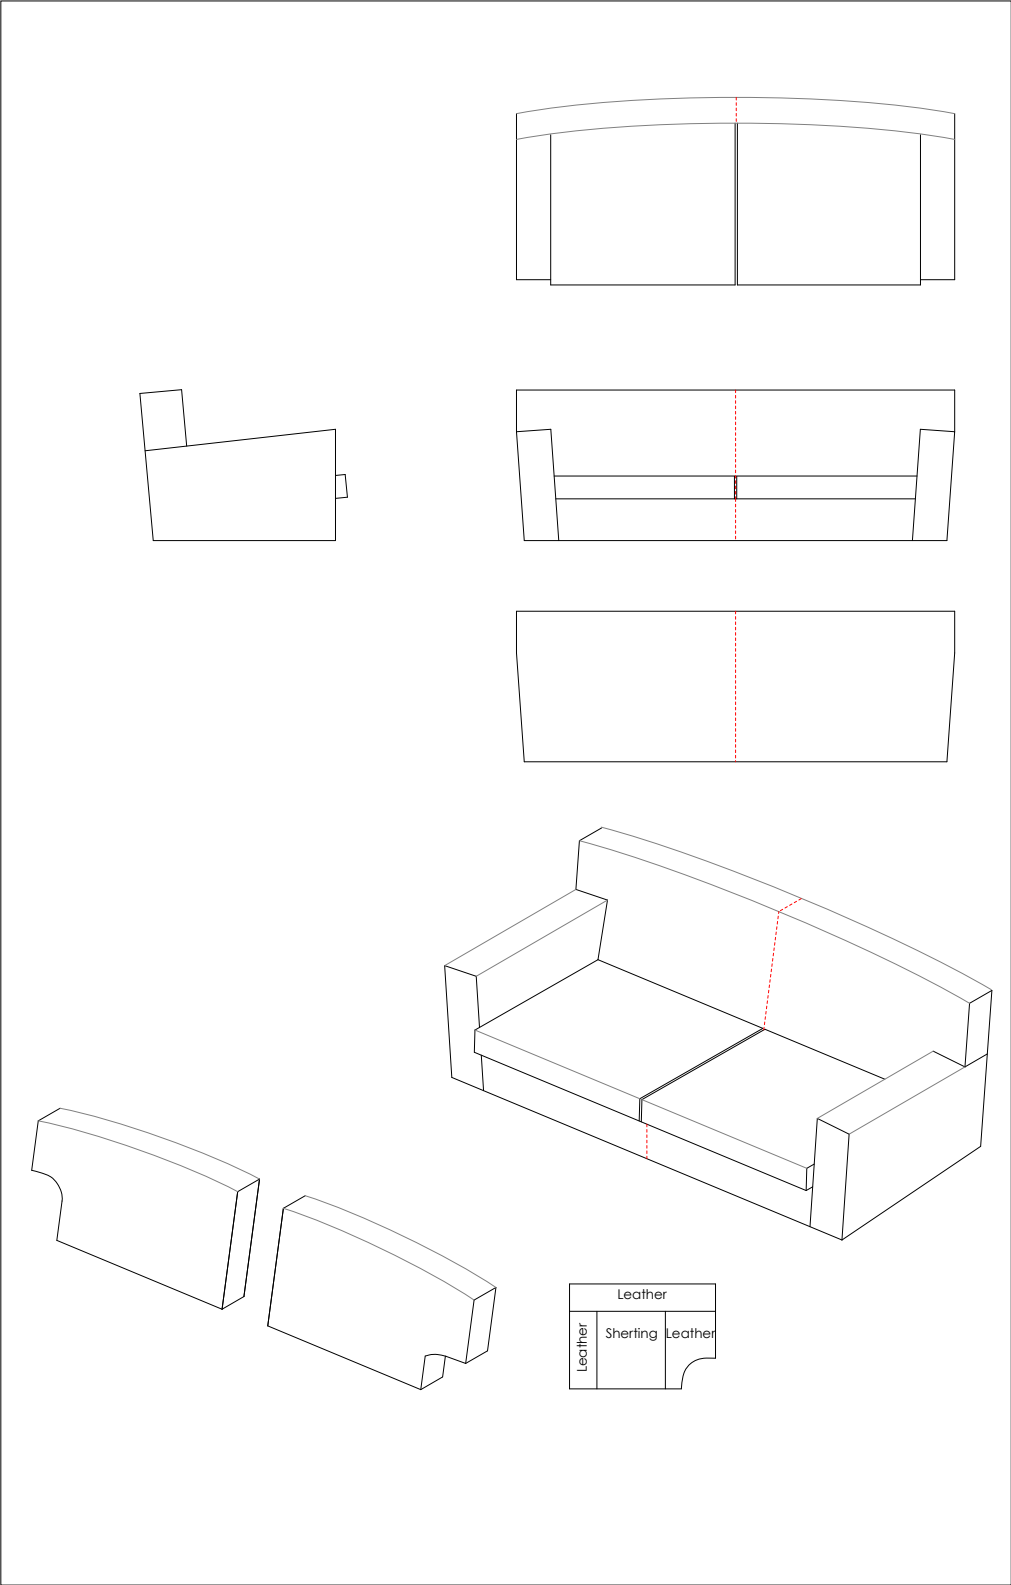

Stitching: Model BIG CARLTON, chair,
92 x 92 cm in leather, #461-092

Stitching: Model BIG CARLTON, sofa,
162 x 92 cm in leather, #462-162

Stitching: Model BIG CARLTON, sofa,
172 x 92 cm in leather, #472-196

Stitching: Model BIG CARLTON, sofa,
216 x 92 cm in leather, #464-216