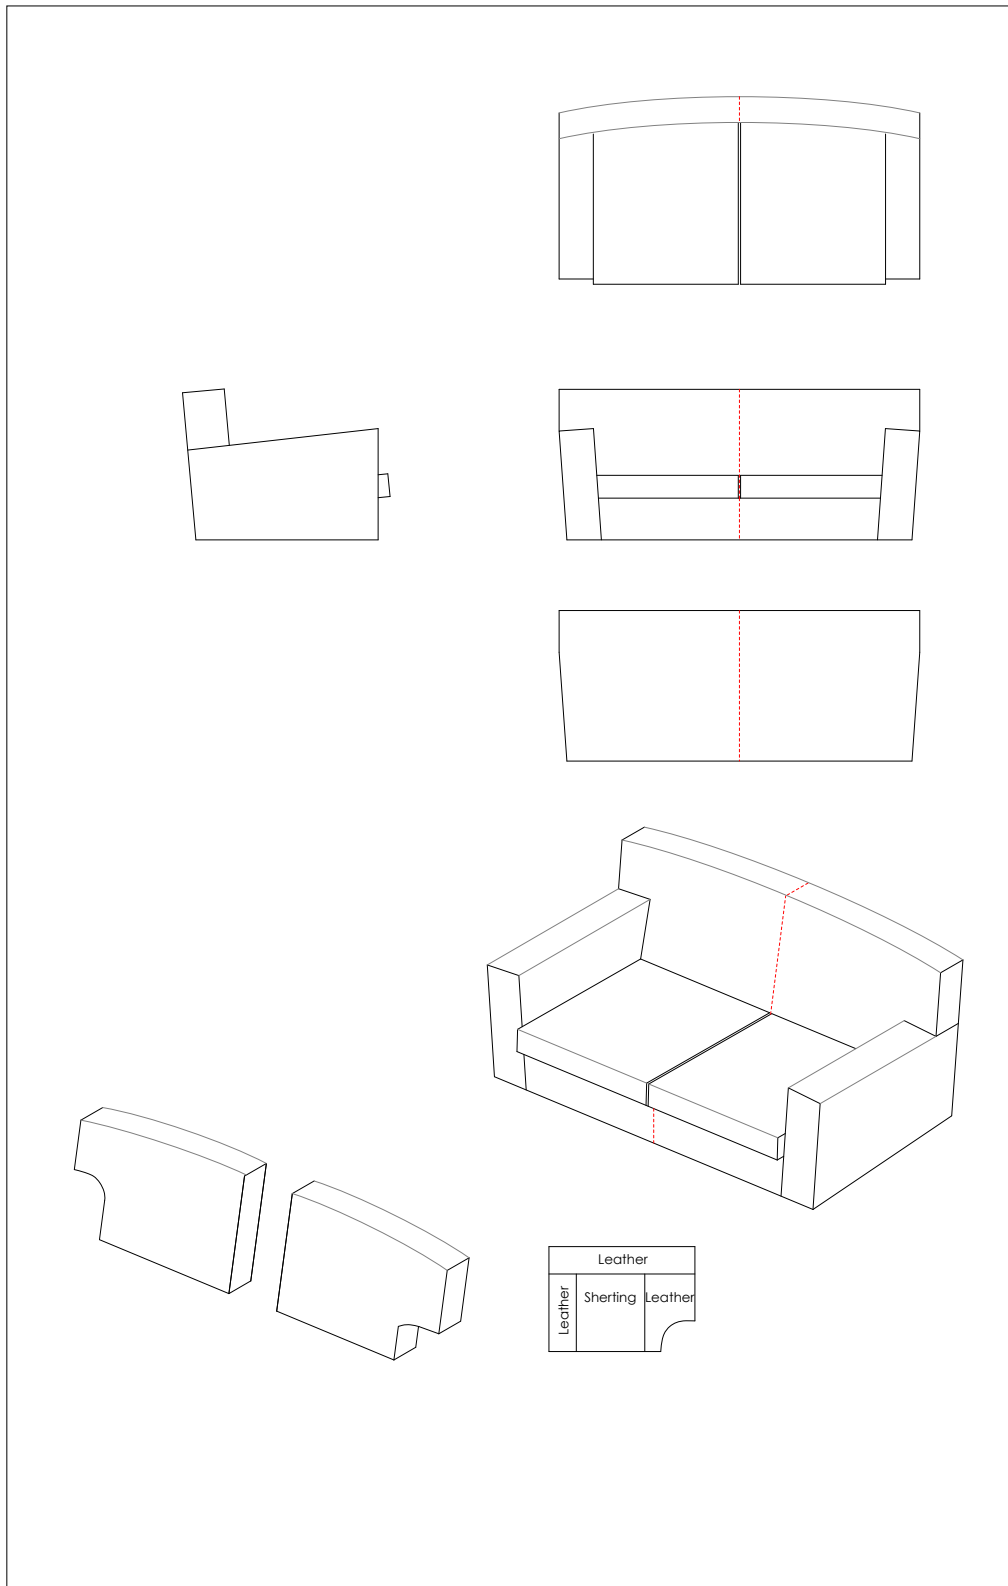

Stitching: Model BIG CARLTON, chair,
92 x 92 cm in leather, #461-092

Stitching: Model BIG CARLTON, sofa,
162 x 92 cm in leather, #462-162

Stitching: Model BIG CARLTON, sofa,
172 x 92 cm in leather, #472-196

Stitching: Model BIG CARLTON, sofa,
216 x 92 cm in leather, #464-216