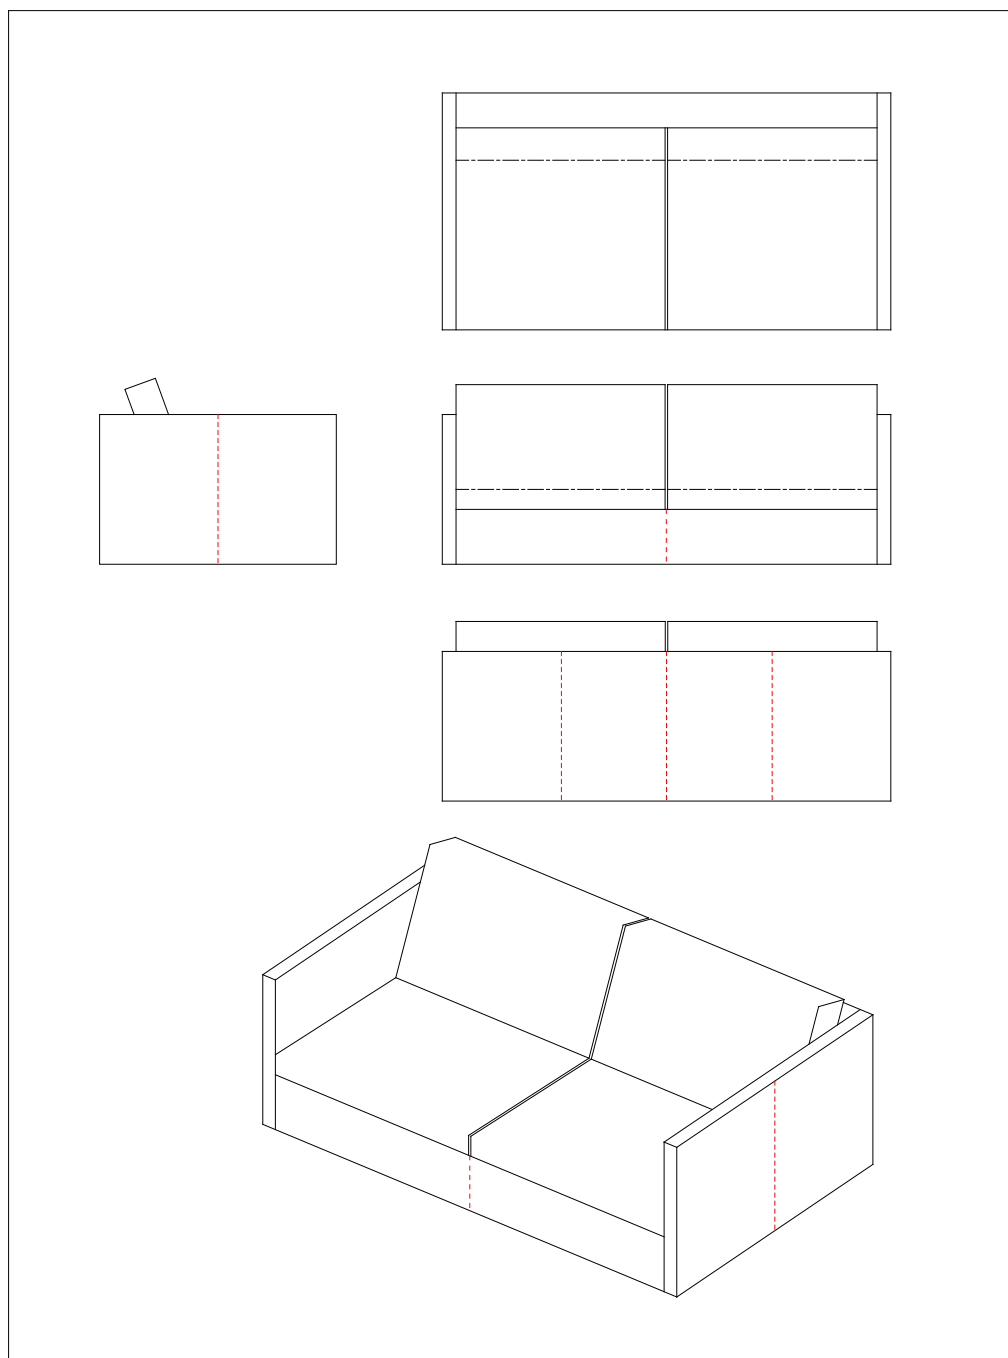

Stitching: Model BOX, chair,
70 x 97 cm in leather, #433-070

Stitching: Model BOX, sofa,
119 x 97 cm in leather, #433-119

Stitching: Model BOX, sofa,
180 x 97 cm in leather, #433-180

Stitching: Model BOX, sofa,
220 x 97 cm in leather, #433-220

Stitching: Model BOX, sofa,
220 x 111 cm in leather, #436-220

Stitching: Model BOX, closing section, right and left,
120 x 97 cm in leather, #432-120 / #433-120

Stitching: Model BOX, closing section, right and left,
120 x 111 cm in leather, #434-120 / #435-120

Stitching: Model BOX, footstool,
60 x 100 cm in leather, #4370610