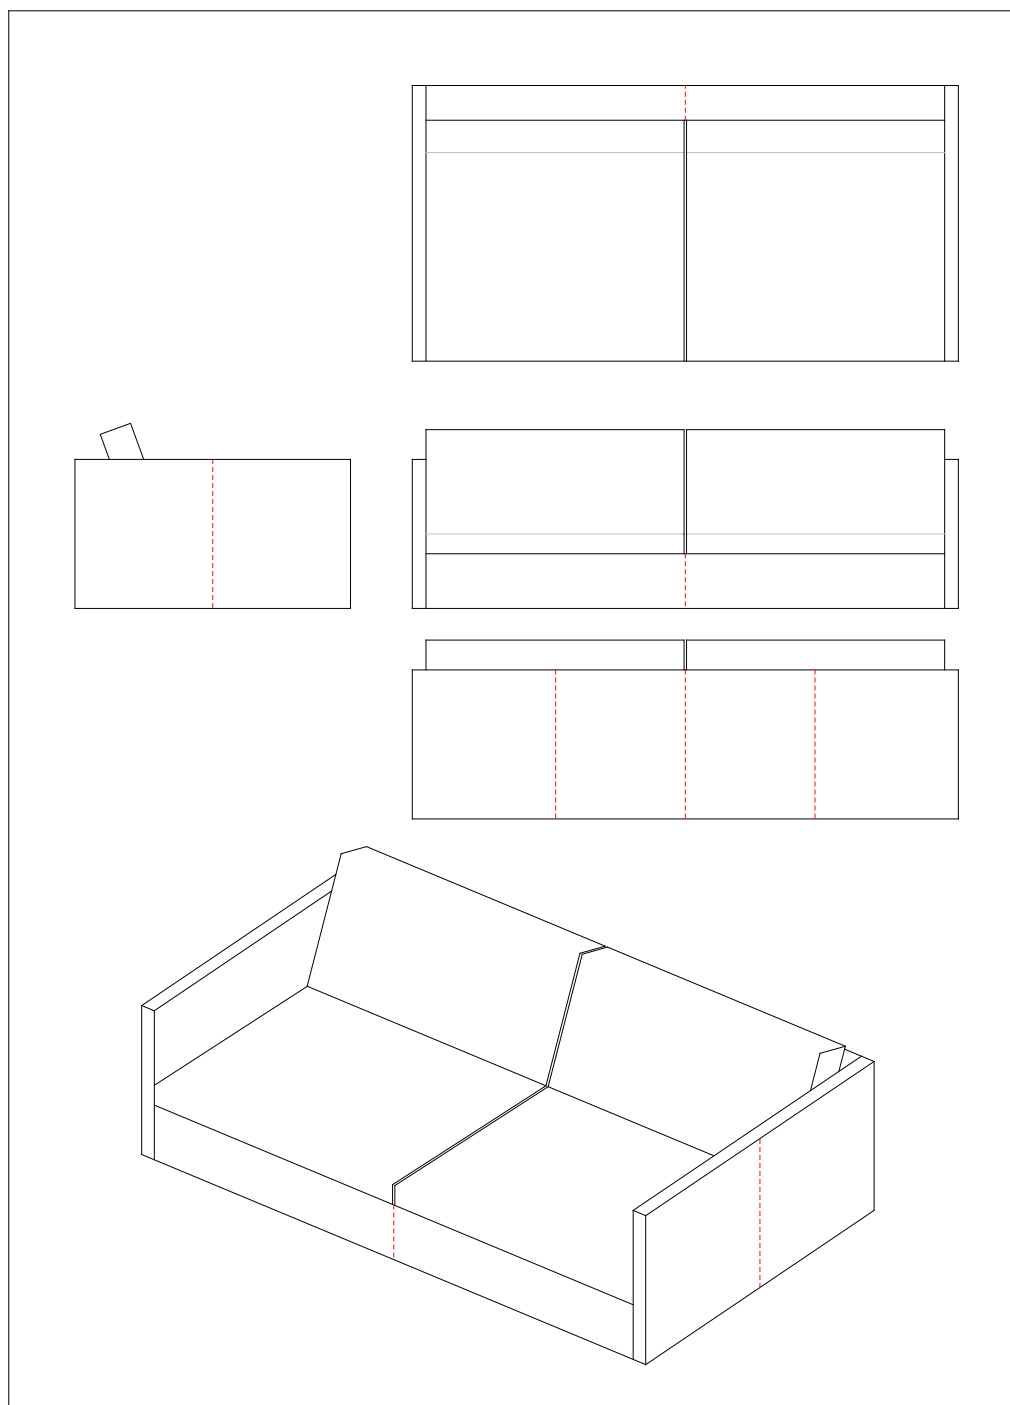

Stitching: Model BOX, chair,
70 x 97 cm in leather, #433-070

Stitching: Model BOX, sofa,
119 x 97 cm in leather, #433-119

Stitching: Model BOX, sofa,
180 x 97 cm in leather, #433-180

Stitching: Model BOX, sofa,
220 x 97 cm in leather, #433-220

Stitching: Model BOX, sofa,
220 x 111 cm in leather, #436-220

Stitching: Model BOX, closing section, right and left,
120 x 97 cm in leather, #432-120 / #433-120

Stitching: Model BOX, closing section, right and left,
120 x 111 cm in leather, #434-120 / #435-120

Stitching: Model BOX, footstool,
60 x 100 cm in leather, #4370610