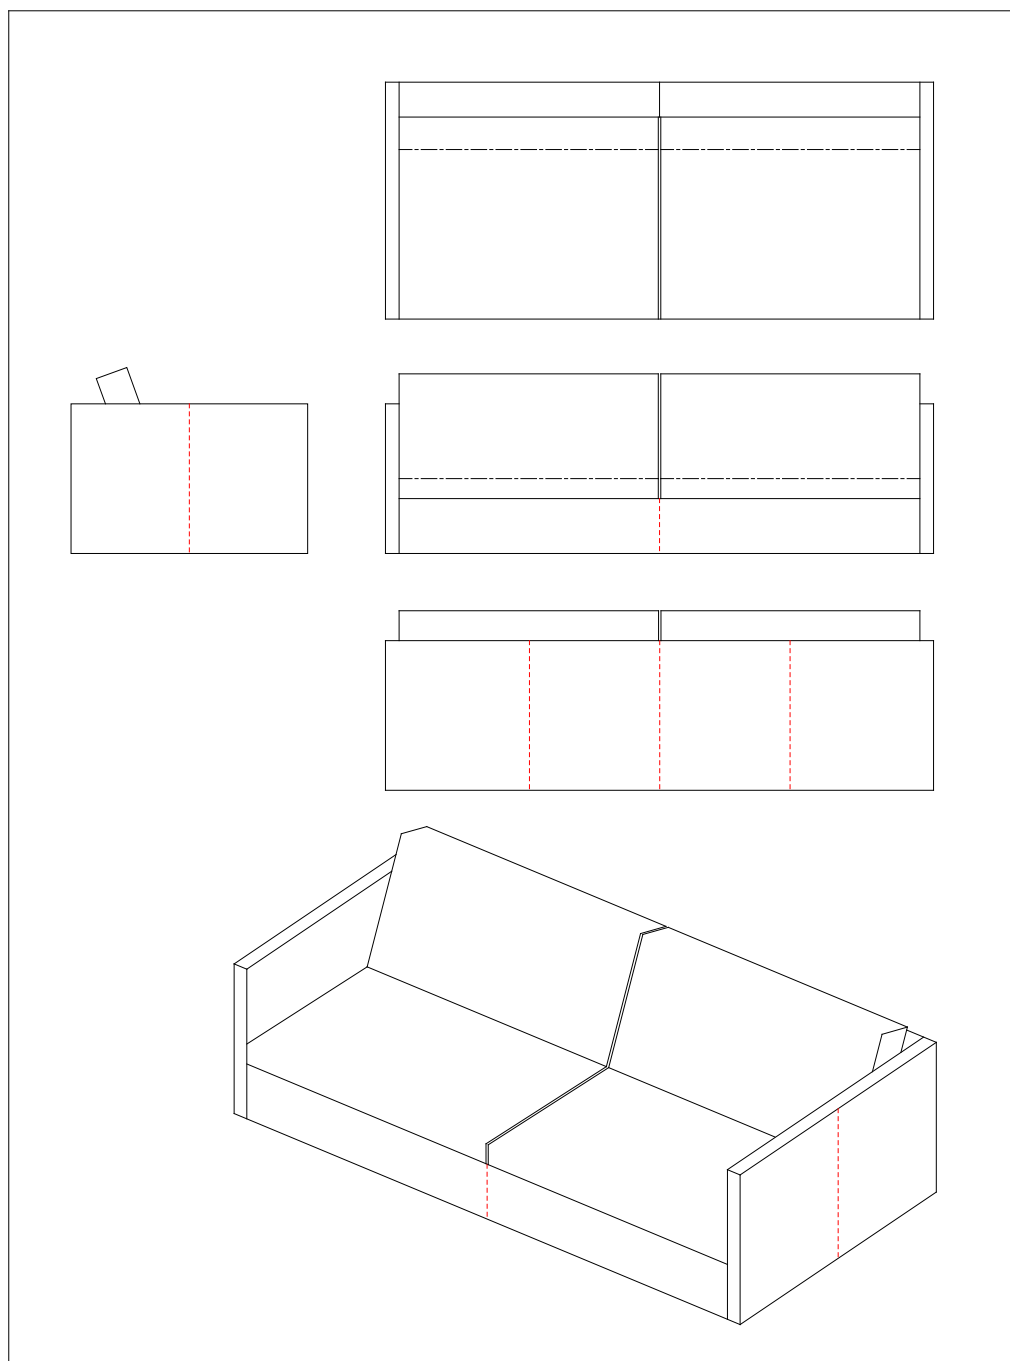

Stitching: Model BOX, chair,
70 x 97 cm in leather, #433-070

Stitching: Model BOX, sofa,
119 x 97 cm in leather, #433-119

Stitching: Model BOX, sofa,
180 x 97 cm in leather, #433-180

Stitching: Model BOX, sofa,
220 x 97 cm in leather, #433-220

Stitching: Model BOX, sofa,
220 x 111 cm in leather, #436-220

Stitching: Model BOX, closing section, right and left,
120 x 97 cm in leather, #432-120 / #433-120

Stitching: Model BOX, closing section, right and left,
120 x 111 cm in leather, #434-120 / #435-120

Stitching: Model BOX, footstool,
60 x 100 cm in leather, #4370610