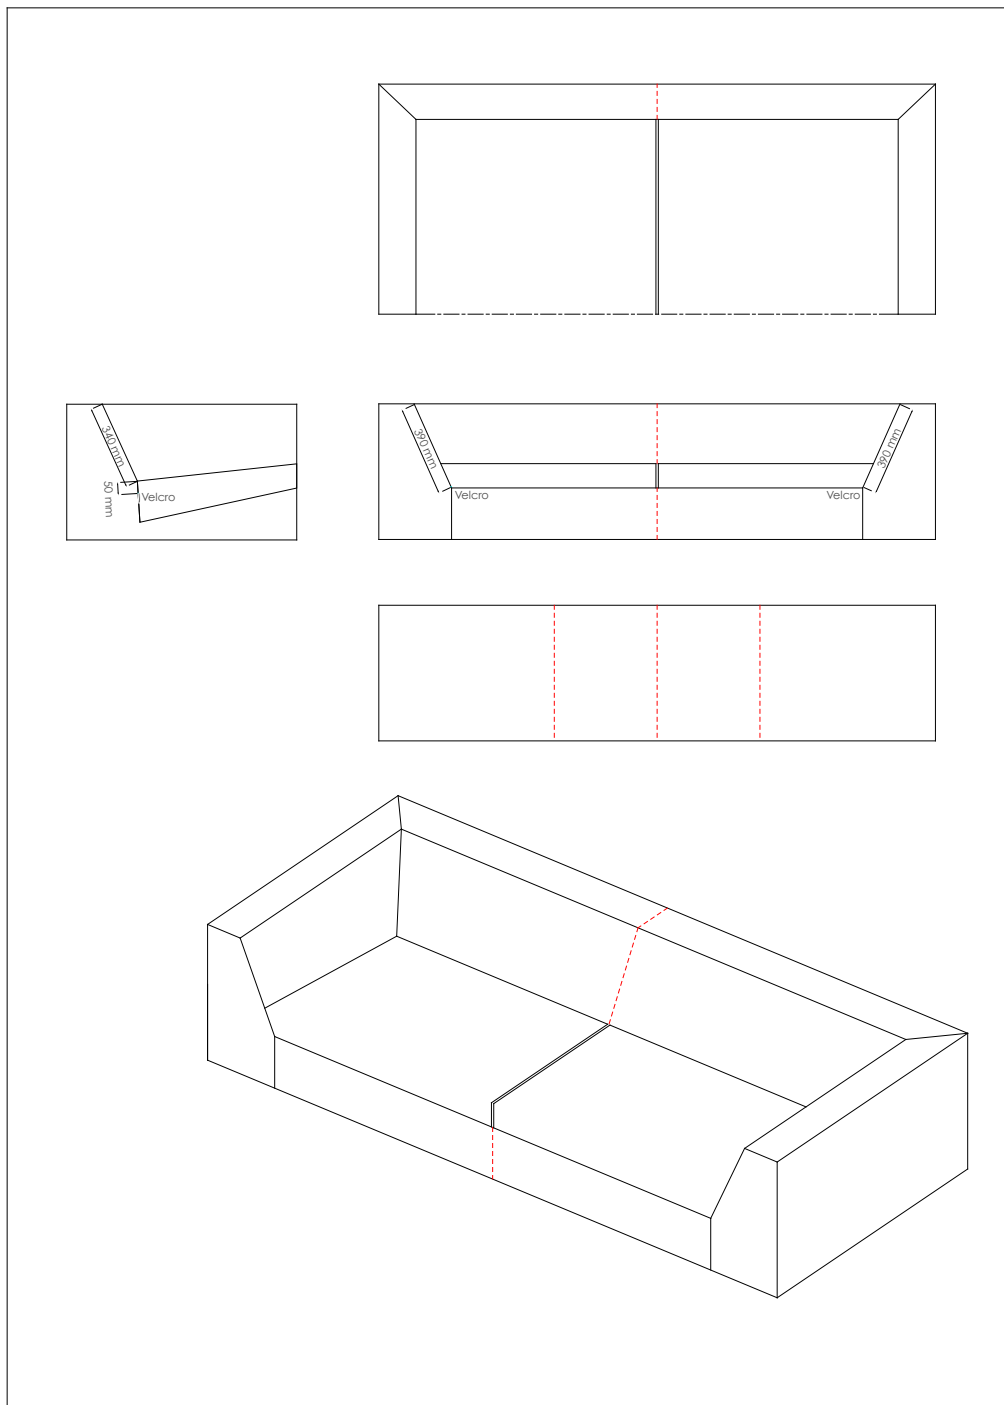

Stitching: Model CHESS, sofa,
210 x 95 cm in leather, #7420020

Stitching: Model CHESS, sofa,
230 x 95 cm in leather, #7430030

Stitching: Model CHESS, corner section,
95 x 95 cm in leather, #7609595

Stitching: Model CHESS, corner section,
L-95 x R-115 cm / L-115 x R-95 cm in leather, #7609511 / 7601159

Stitching: Model CHESS, closing section, right and left,
135 x 95 cm in leather, #744-135 / #745-135

Stitching: Model CHESS, closing section, right and left,
175 x 95 cm in leather, #744-175 / #745-175

Stitching: Model CHESS, closing section, right and left,
210 x 95 cm in leather, #744-210 / #745-210

Stitching: Model CHESS, closing section, right and left,
135 x 115 cm in leather, #754-135 / #755-135

Stitching: Model CHESS, chaiselong, right and left,
100 x 155 cm in leather, #7580000 / #7590000

Stitching: Model CHESS, footstool,
100 x 60 cm in leather, #7350000