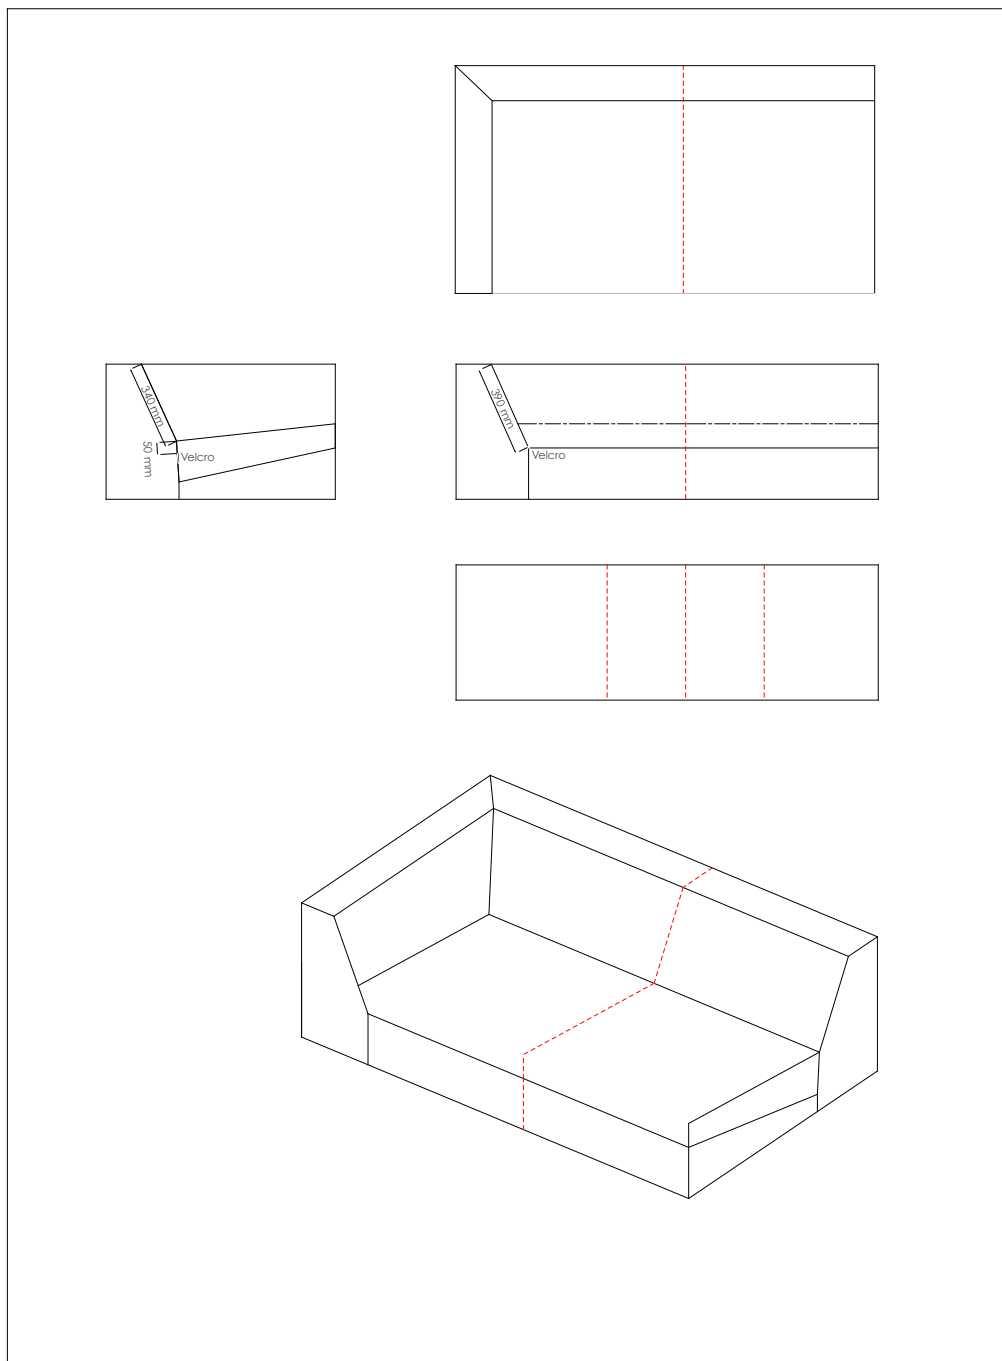

Stitching: Model CHESS, sofa,
210 x 95 cm in leather, #7420020

Stitching: Model CHESS, sofa,
230 x 95 cm in leather, #7430030

Stitching: Model CHESS, corner section,
95 x 95 cm in leather, #7609595

Stitching: Model CHESS, corner section,
L-95 x R-115 cm / L-115 x R-95 cm in leather, #7609511 / 7601159

Stitching: Model CHESS, closing section, right and left,
135 x 95 cm in leather, #744-135 / #745-135

Stitching: Model CHESS, closing section, right and left,
175 x 95 cm in leather, #744-175 / #745-175

Stitching: Model CHESS, closing section, right and left,
210 x 95 cm in leather, #744-210 / #745-210

Stitching: Model CHESS, closing section, right and left,
135 x 115 cm in leather, #754-135 / #755-135

Stitching: Model CHESS, chaiselong, right and left,
100 x 155 cm in leather, #7580000 / #7590000

Stitching: Model CHESS, footstool,
100 x 60 cm in leather, #7350000