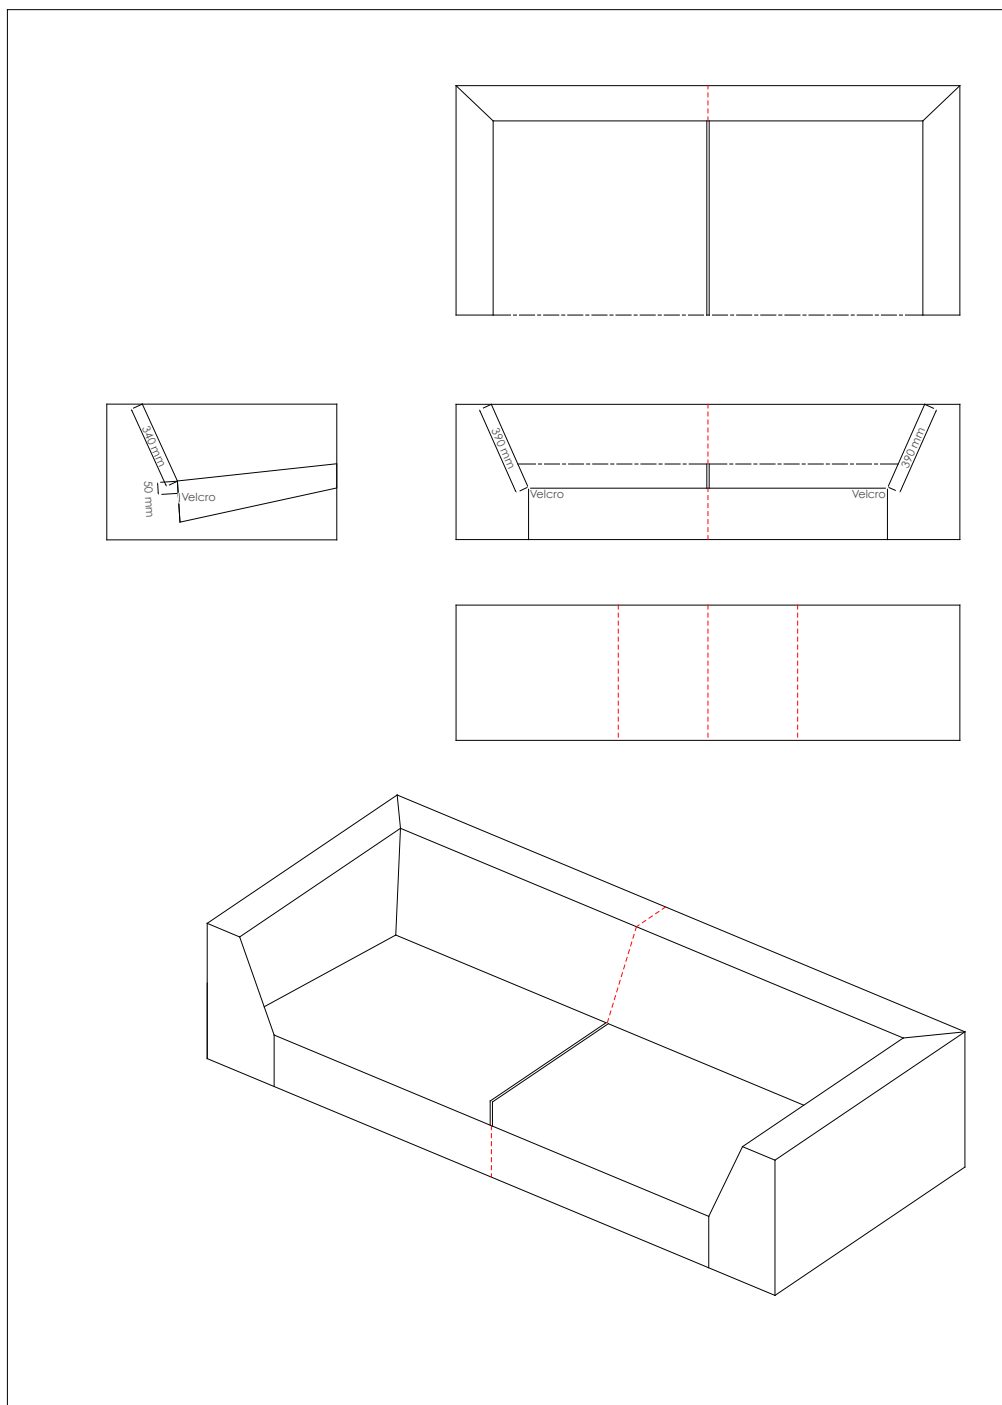

Stitching: Model CHESS, sofa,
210 x 95 cm in leather, #7420020

Stitching: Model CHESS, sofa,
230 x 95 cm in leather, #7430030

Stitching: Model CHESS, corner section,
95 x 95 cm in leather, #7609595

Stitching: Model CHESS, corner section,
L-95 x R-115 cm / L-115 x R-95 cm in leather, #7609511 / 7601159

Stitching: Model CHESS, closing section, right and left,
135 x 95 cm in leather, #744-135 / #745-135

Stitching: Model CHESS, closing section, right and left,
175 x 95 cm in leather, #744-175 / #745-175

Stitching: Model CHESS, closing section, right and left,
210 x 95 cm in leather, #744-210 / #745-210

Stitching: Model CHESS, closing section, right and left,
135 x 115 cm in leather, #754-135 / #755-135

Stitching: Model CHESS, chaiselong, right and left,
100 x 155 cm in leather, #7580000 / #7590000

Stitching: Model CHESS, footstool,
100 x 60 cm in leather, #7350000