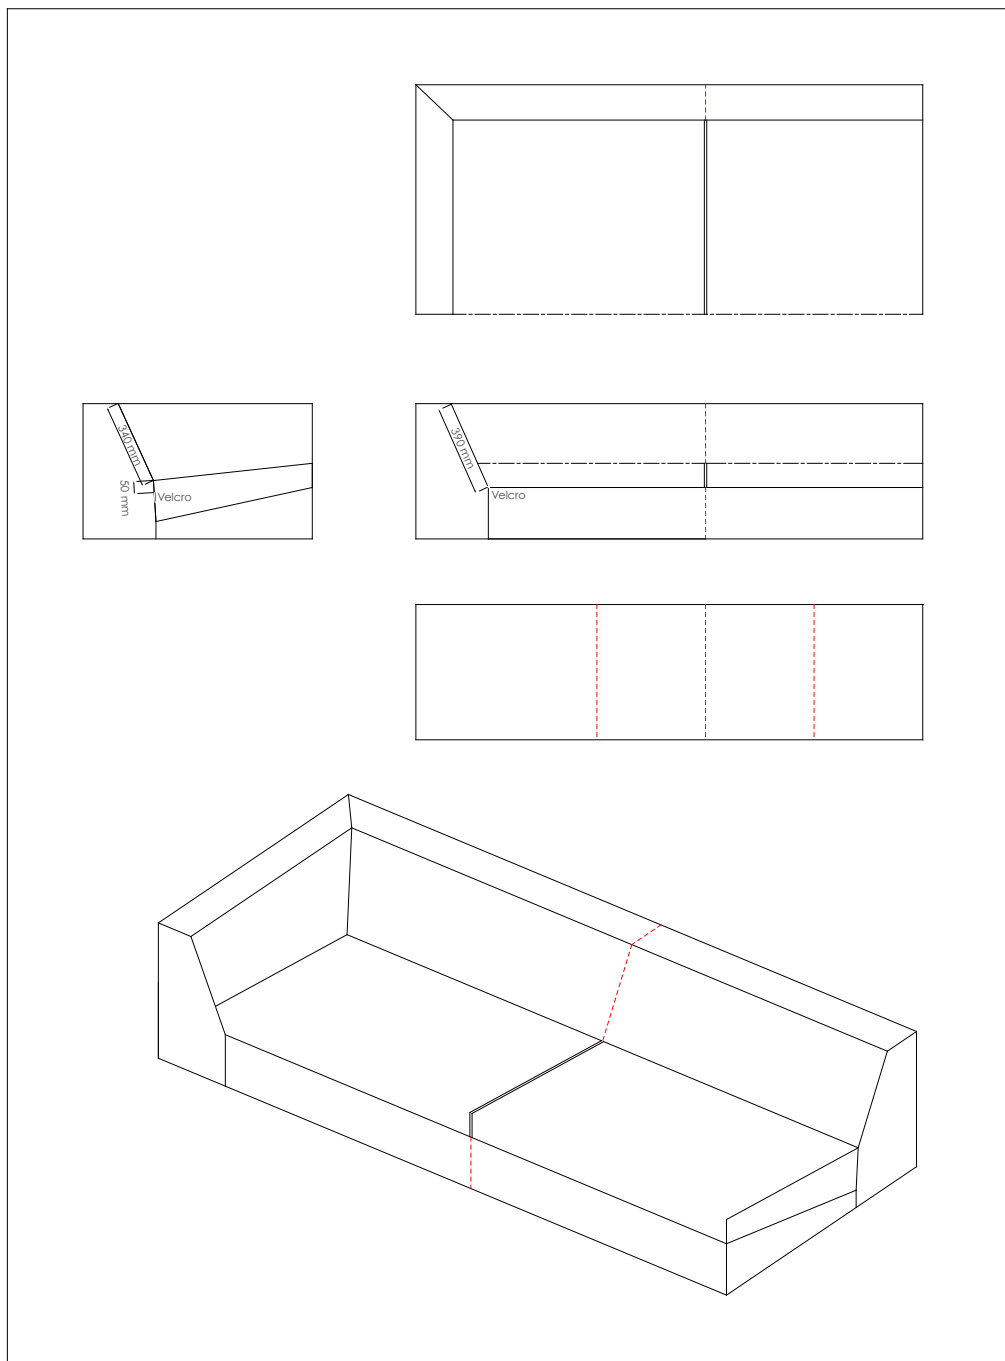

Stitching: Model CHESS, sofa,
210 x 95 cm in leather, #7420020

Stitching: Model CHESS, sofa,
230 x 95 cm in leather, #7430030

Stitching: Model CHESS, corner section,
95 x 95 cm in leather, #7609595

Stitching: Model CHESS, corner section,
L-95 x R-115 cm / L-115 x R-95 cm in leather, #7609511 / 7601159

Stitching: Model CHESS, closing section, right and left,
135 x 95 cm in leather, #744-135 / #745-135

Stitching: Model CHESS, closing section, right and left,
175 x 95 cm in leather, #744-175 / #745-175

Stitching: Model CHESS, closing section, right and left,
210 x 95 cm in leather, #744-210 / #745-210

Stitching: Model CHESS, closing section, right and left,
135 x 115 cm in leather, #754-135 / #755-135

Stitching: Model CHESS, chaiselong, right and left,
100 x 155 cm in leather, #7580000 / #7590000

Stitching: Model CHESS, footstool,
100 x 60 cm in leather, #7350000