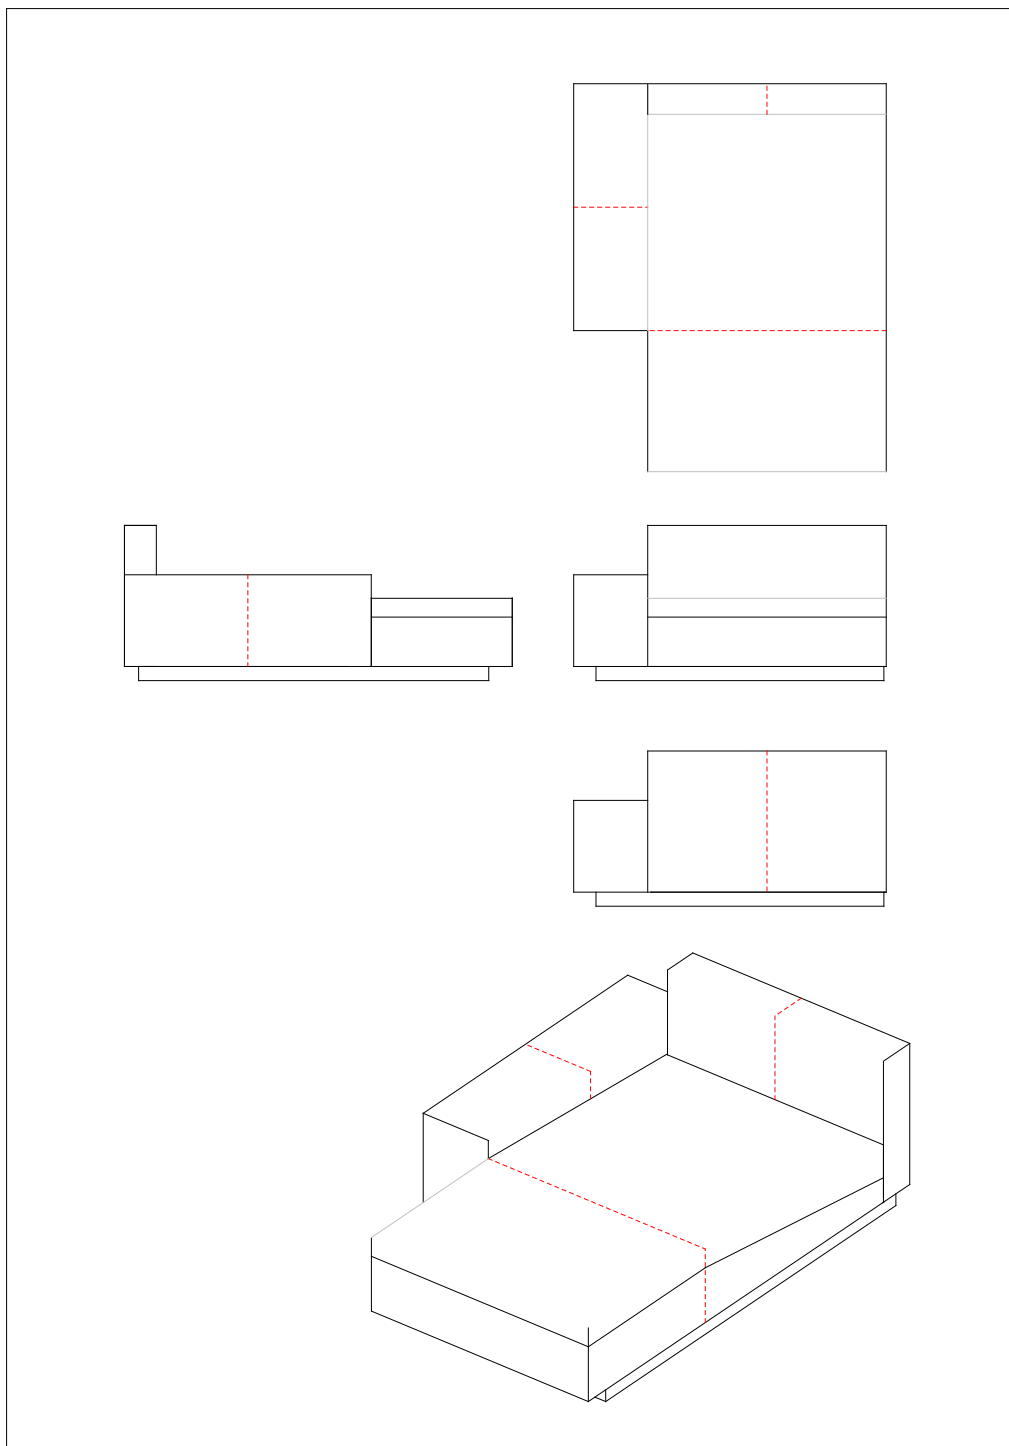

Stitching: Model DACAPO, chaiselong, right and left,
120 x 165 cm in leather, #32CH120 / #32CV120

Stitching: Model DACAPO, closing section, right and left,
130 x 105 cm in leather, #33AH130 / #33AV130

Stitching: Model DACAPO, closing section, right and left,
180 x 105 cm in leather, #33AH180 / #33AV180

Stitching: Model DACAPO, center section,
100 x 105 cm in leather, #30M0100

Stitching: Model DACAPO, center section,
150 x 105 cm in leather, #30M0150

Stitching: Model DACAPO, corner section,
105 x 105 cm in leather, #30H1010

Stitching: Model DACAPO, chaiselong, right and left,
130 x 105 cm in leather, #33CH130 / #33CV130

Stitching: Model DACAPO, closing section, right and left,
140 x 105 cm in leather, #34AH140 / #34AV140

Stitching: Model DACAPO, closing section, right and left,
190 x 105 cm in leather, #34AH190 / #34AV190