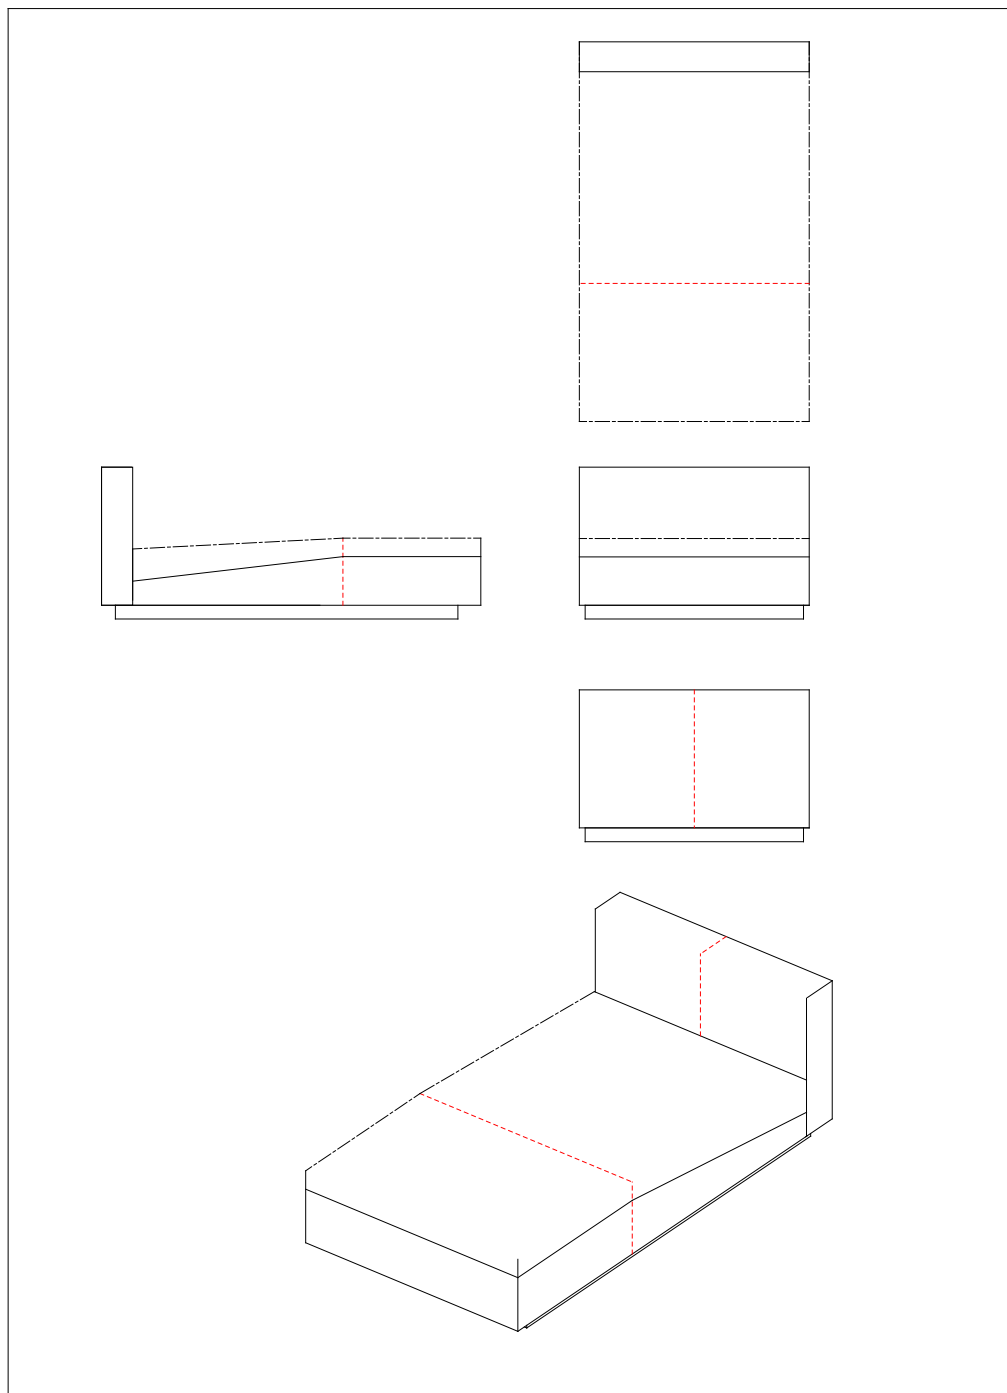

Stitching: Model DACAPO, closing section without arm, right and left,
150 x 105 cm in leather, #30AR150 / #30AL150

Stitching: Model DACAPO, center section,
100 x 105 cm in leather, #30M0100

Stitching: Model DACAPO, center section,
150 x 105 cm in leather, #30M0150

Stitching: Model DACAPO, corner section,
105 x 105 cm in leather, #30H1010

Stitching: Model DACAPO, chaiselong without arm, right and left,
100 x 165 cm in leather, #30CR100 / #30CL100

Stitching: Model DACAPO, footstool, free standing,
70 x 105 cm in leather, #3610710

Stitching: Model DACAPO, footstool, closing, right and left,
70 x 105 cm in leather, #3620710 / #3630710

Stitching: Model DACAPO, footstool, free standing,
105 x 105 cm in leather, #3611010

Stitching: Model DACAPO, footstool, corner fixed,
105 x 105 cm in leather, #3601010