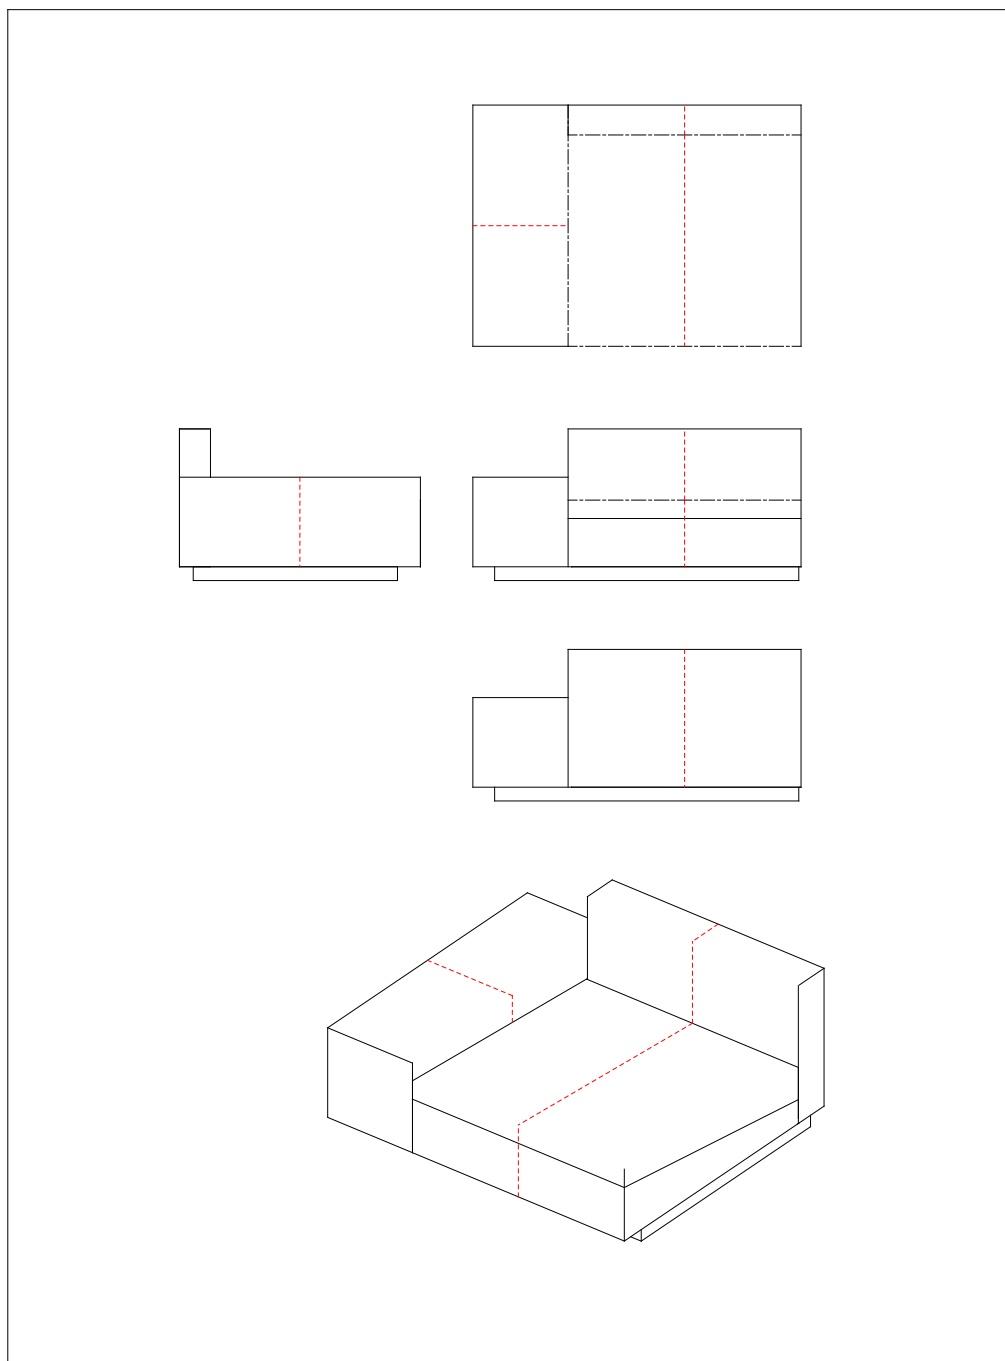

Stitching: Model DACAPO, chaiselong, right and left,
120 x 165 cm in leather, #32CH120 / #32CV120

Stitching: Model DACAPO, closing section, right and left,
130 x 105 cm in leather, #33AH130 / #33AV130

Stitching: Model DACAPO, closing section, right and left,
180 x 105 cm in leather, #33AH180 / #33AV180

Stitching: Model DACAPO, center section,
100 x 105 cm in leather, #30M0100

Stitching: Model DACAPO, center section,
150 x 105 cm in leather, #30M0150

Stitching: Model DACAPO, corner section,
105 x 105 cm in leather, #30H1010

Stitching: Model DACAPO, chaiselong, right and left,
130 x 105 cm in leather, #33CH130 / #33CV130

Stitching: Model DACAPO, closing section, right and left,
140 x 105 cm in leather, #34AH140 / #34AV140

Stitching: Model DACAPO, closing section, right and left,
190 x 105 cm in leather, #34AH190 / #34AV190