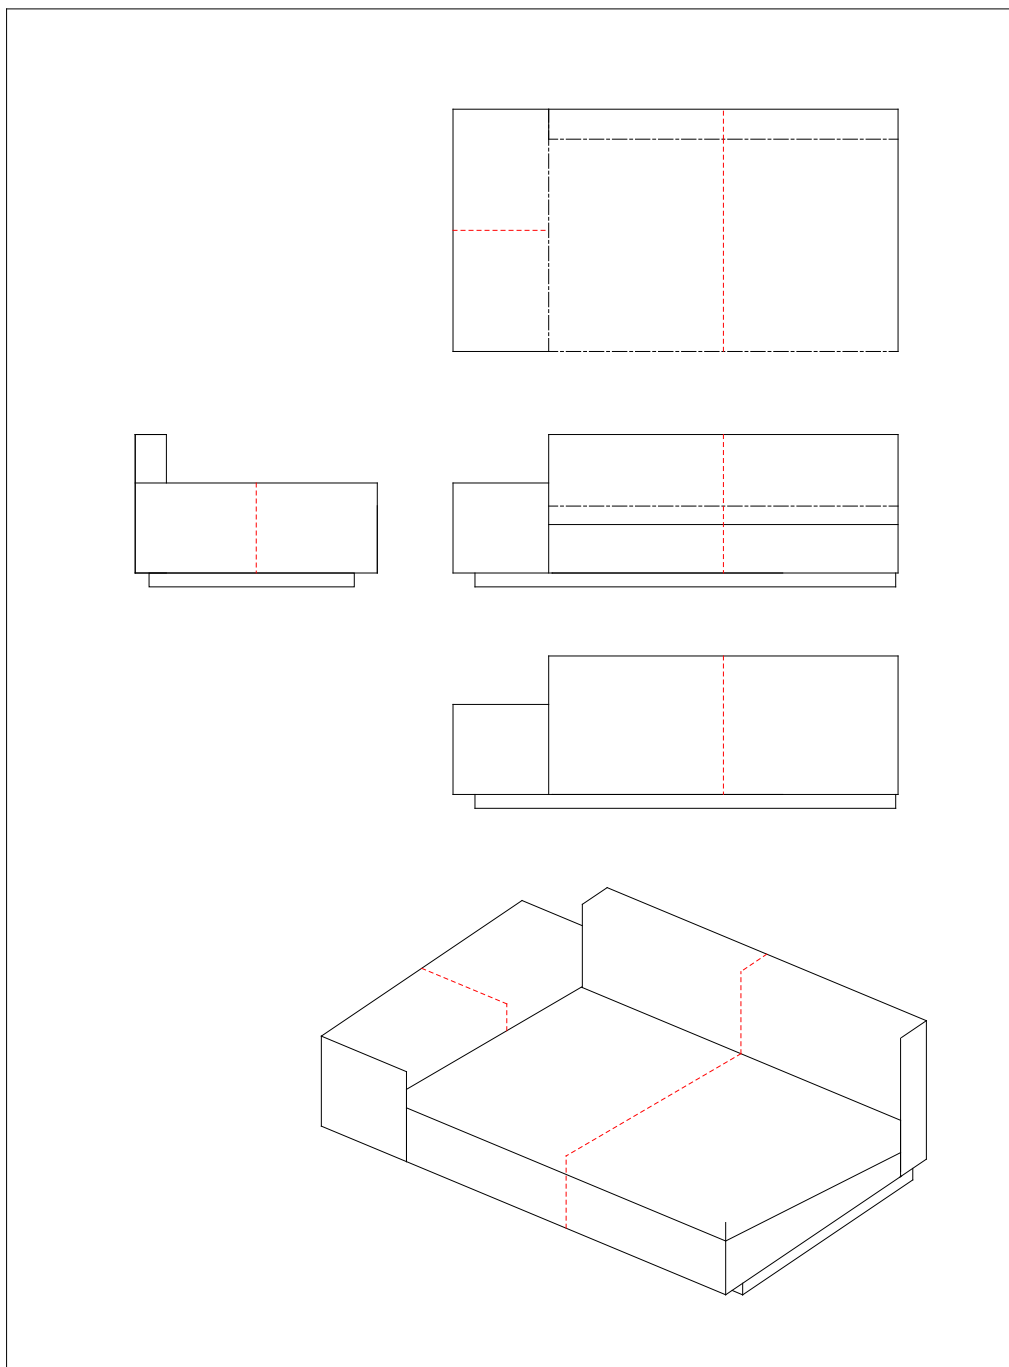

Stitching: Model DACAPO, chaiselong, right and left,
120 x 165 cm in leather, #32CH120 / #32CV120

Stitching: Model DACAPO, closing section, right and left,
130 x 105 cm in leather, #33AH130 / #33AV130

Stitching: Model DACAPO, closing section, right and left,
180 x 105 cm in leather, #33AH180 / #33AV180

Stitching: Model DACAPO, center section,
100 x 105 cm in leather, #30M0100

Stitching: Model DACAPO, center section,
150 x 105 cm in leather, #30M0150

Stitching: Model DACAPO, corner section,
105 x 105 cm in leather, #30H1010

Stitching: Model DACAPO, chaiselong, right and left,
130 x 105 cm in leather, #33CH130 / #33CV130

Stitching: Model DACAPO, closing section, right and left,
140 x 105 cm in leather, #34AH140 / #34AV140

Stitching: Model DACAPO, closing section, right and left,
190 x 105 cm in leather, #34AH190 / #34AV190