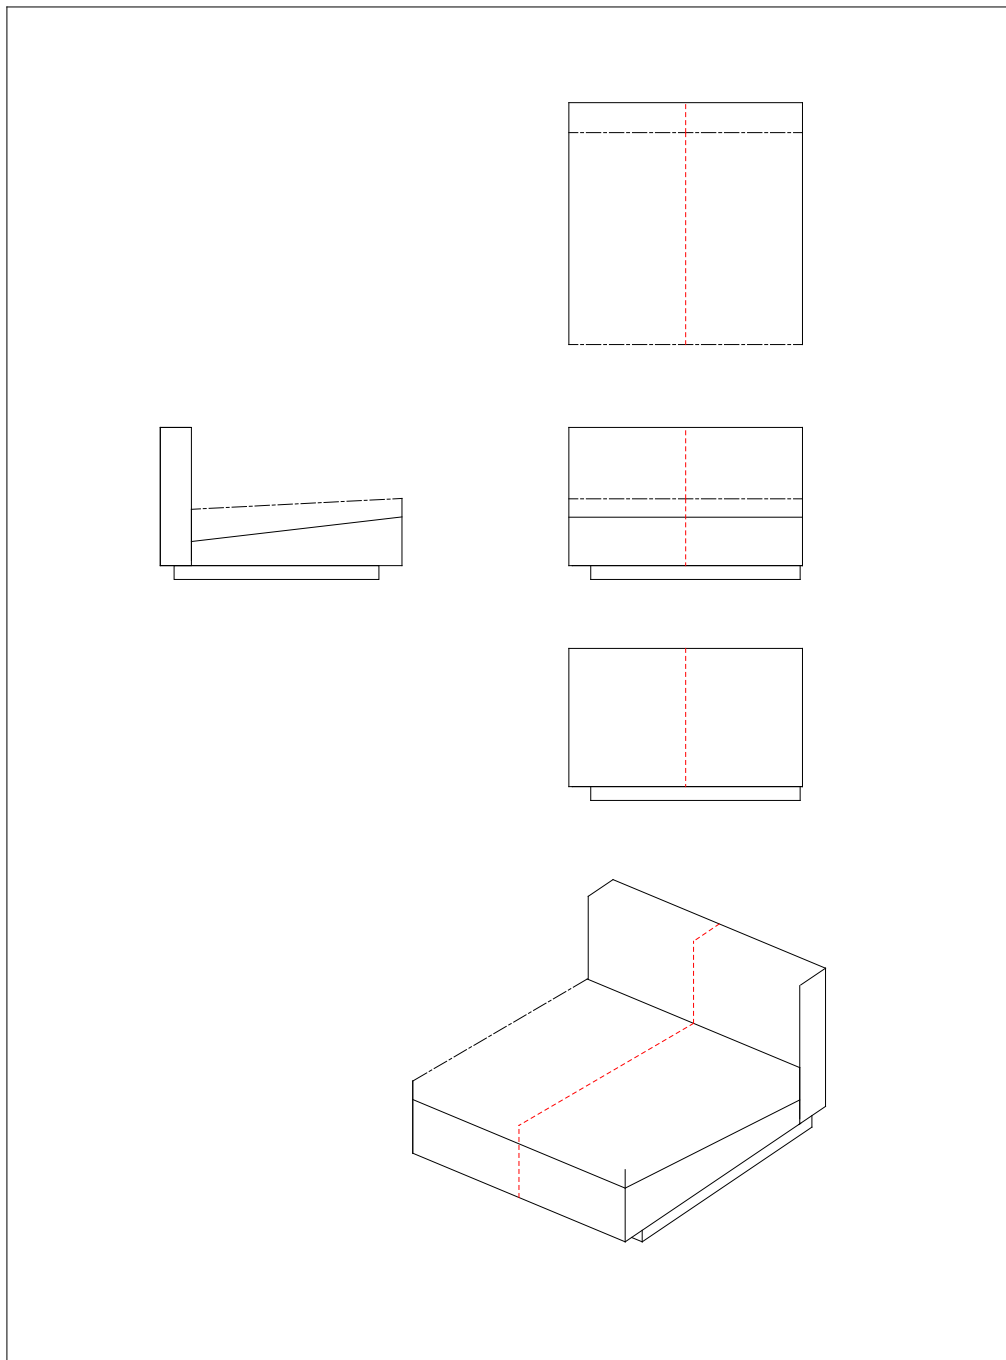

Stitching: Model DACAPO, center section,
100 x 105 cm in leather, #30M0100

Stitching: Model DACAPO, center section,
150 x 105 cm in leather, #30M0150

Stitching: Model DACAPO, corner section,
105 x 105 cm in leather, #30H1010

Stitching: Model DACAPO, chaiselong, right and left,
140 x 165 cm in leather, #34CH140 / #34CV140

Stitching: Model DACAPO, closing section without arm, right and left,
100 x 105 cm in leather, #30AR100 / #30AL100

Stitching: Model DACAPO, closing section without arm, right and left,
150 x 105 cm in leather, #30AR150 / #30AL150

Stitching: Model DACAPO, center section,
100 x 105 cm in leather, #30M0100

Stitching: Model DACAPO, center section,
150 x 105 cm in leather, #30M0150