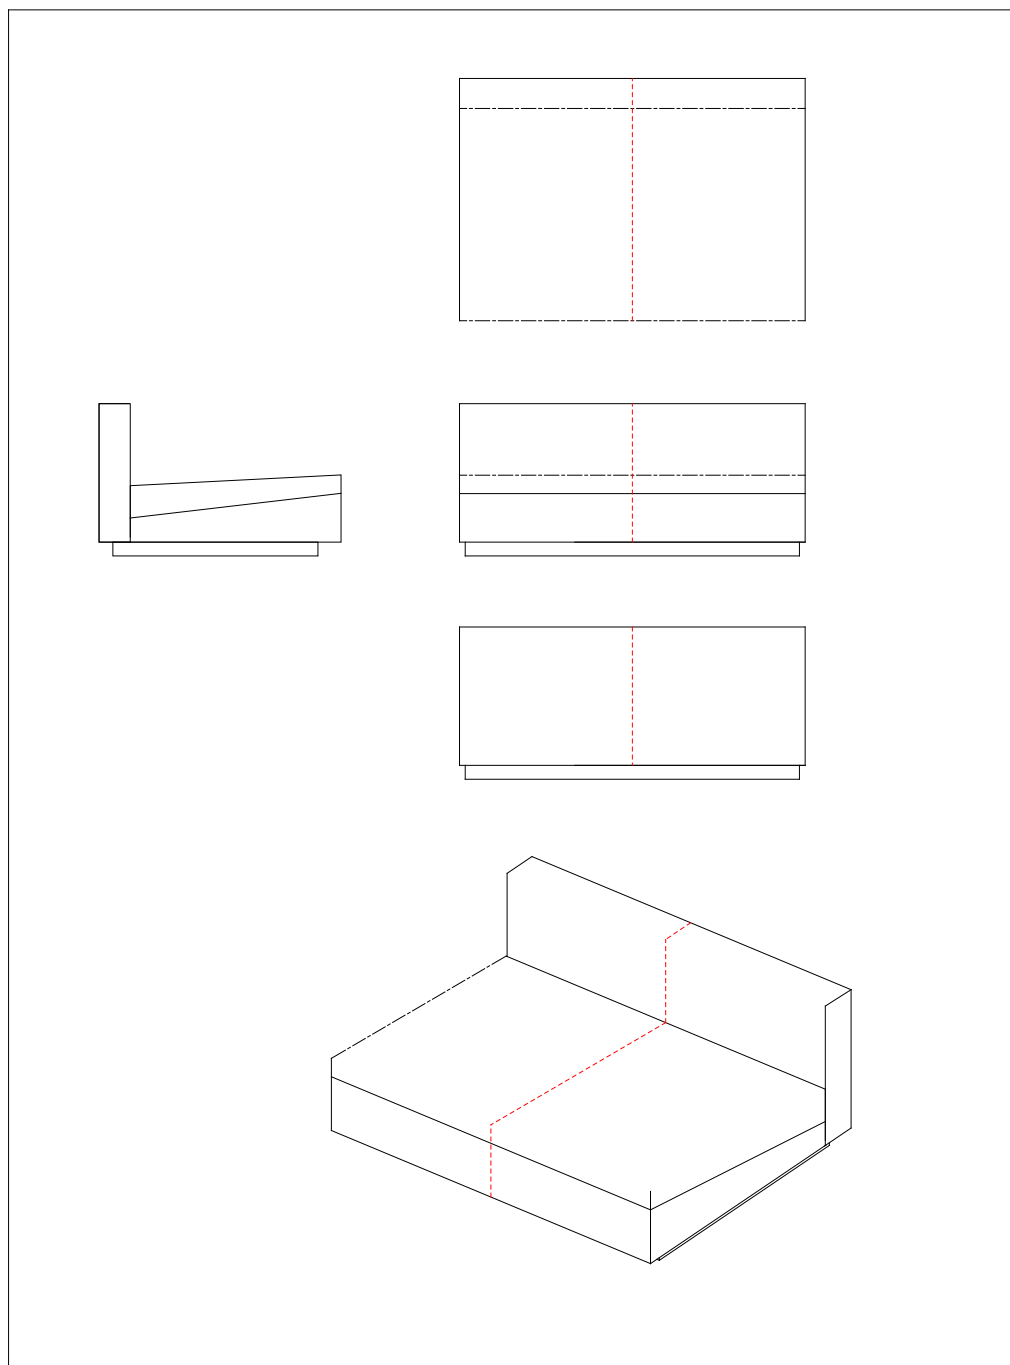

Stitching: Model DACAPO, center section,
100 x 105 cm in leather, #30M0100

Stitching: Model DACAPO, center section,
150 x 105 cm in leather, #30M0150

Stitching: Model DACAPO, corner section,
105 x 105 cm in leather, #30H1010

Stitching: Model DACAPO, chaiselong, right and left,
130 x 105 cm in leather, #33CH130 / #33CV130

Stitching: Model DACAPO, closing section, right and left,
140 x 105 cm in leather, #34AH140 / #34AV140

Stitching: Model DACAPO, closing section, right and left,
190 x 105 cm in leather, #34AH190 / #34AV190