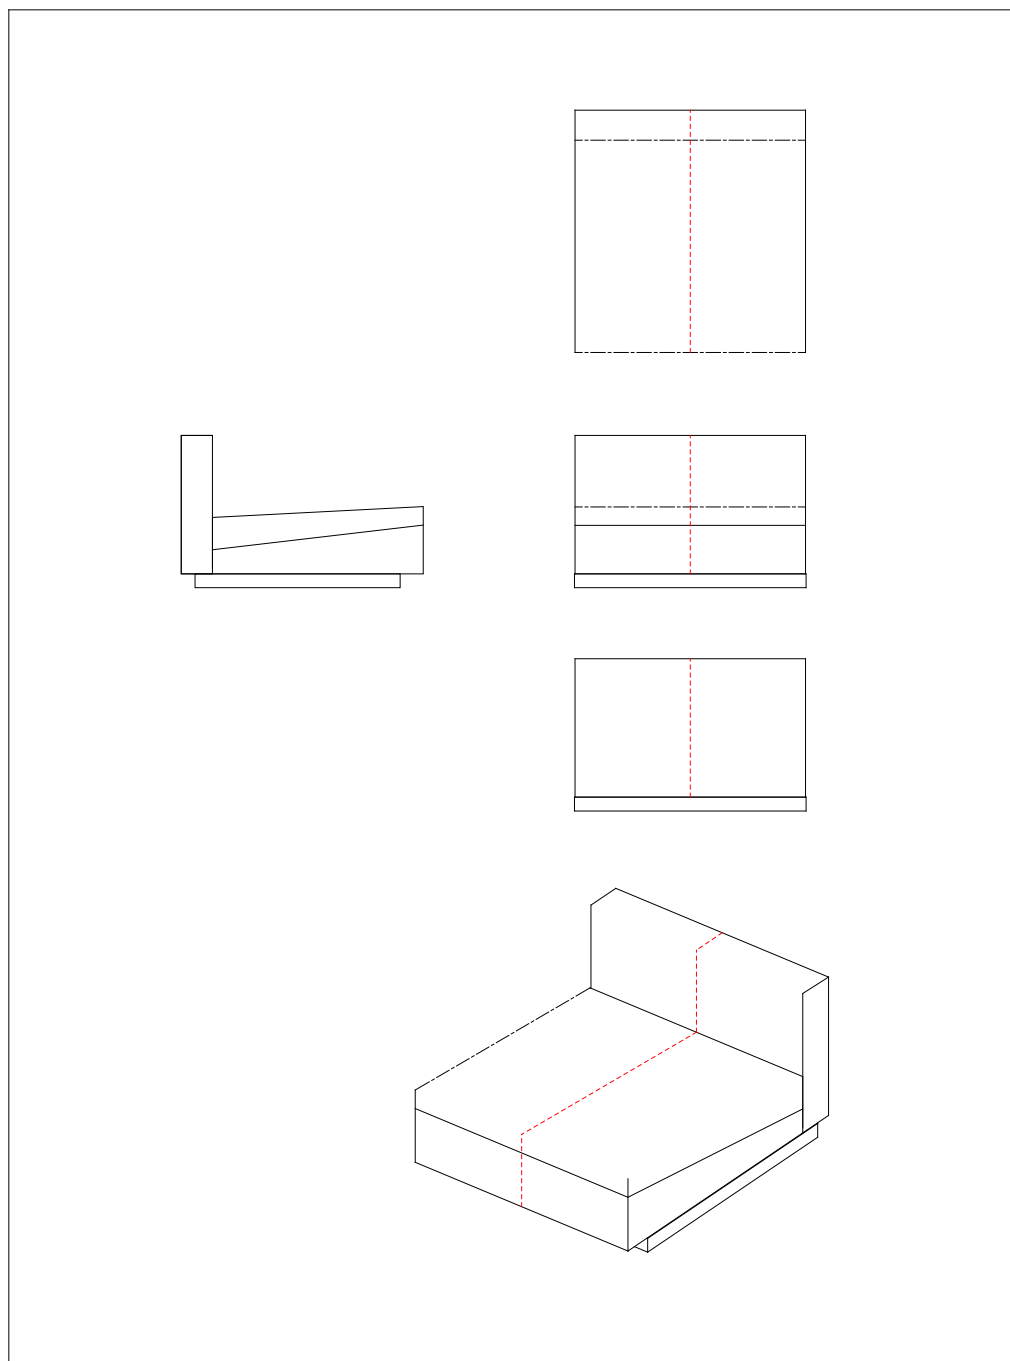

Stitching: Model DACAPO, center section,
100 x 105 cm in leather, #30M0100

Stitching: Model DACAPO, center section,
150 x 105 cm in leather, #30M0150

Stitching: Model DACAPO, corner section,
105 x 105 cm in leather, #30H1010

Stitching: Model DACAPO, chaiselong, right and left,
130 x 105 cm in leather, #33CH130 / #33CV130

Stitching: Model DACAPO, closing section, right and left,
140 x 105 cm in leather, #34AH140 / #34AV140

Stitching: Model DACAPO, closing section, right and left,
190 x 105 cm in leather, #34AH190 / #34AV190