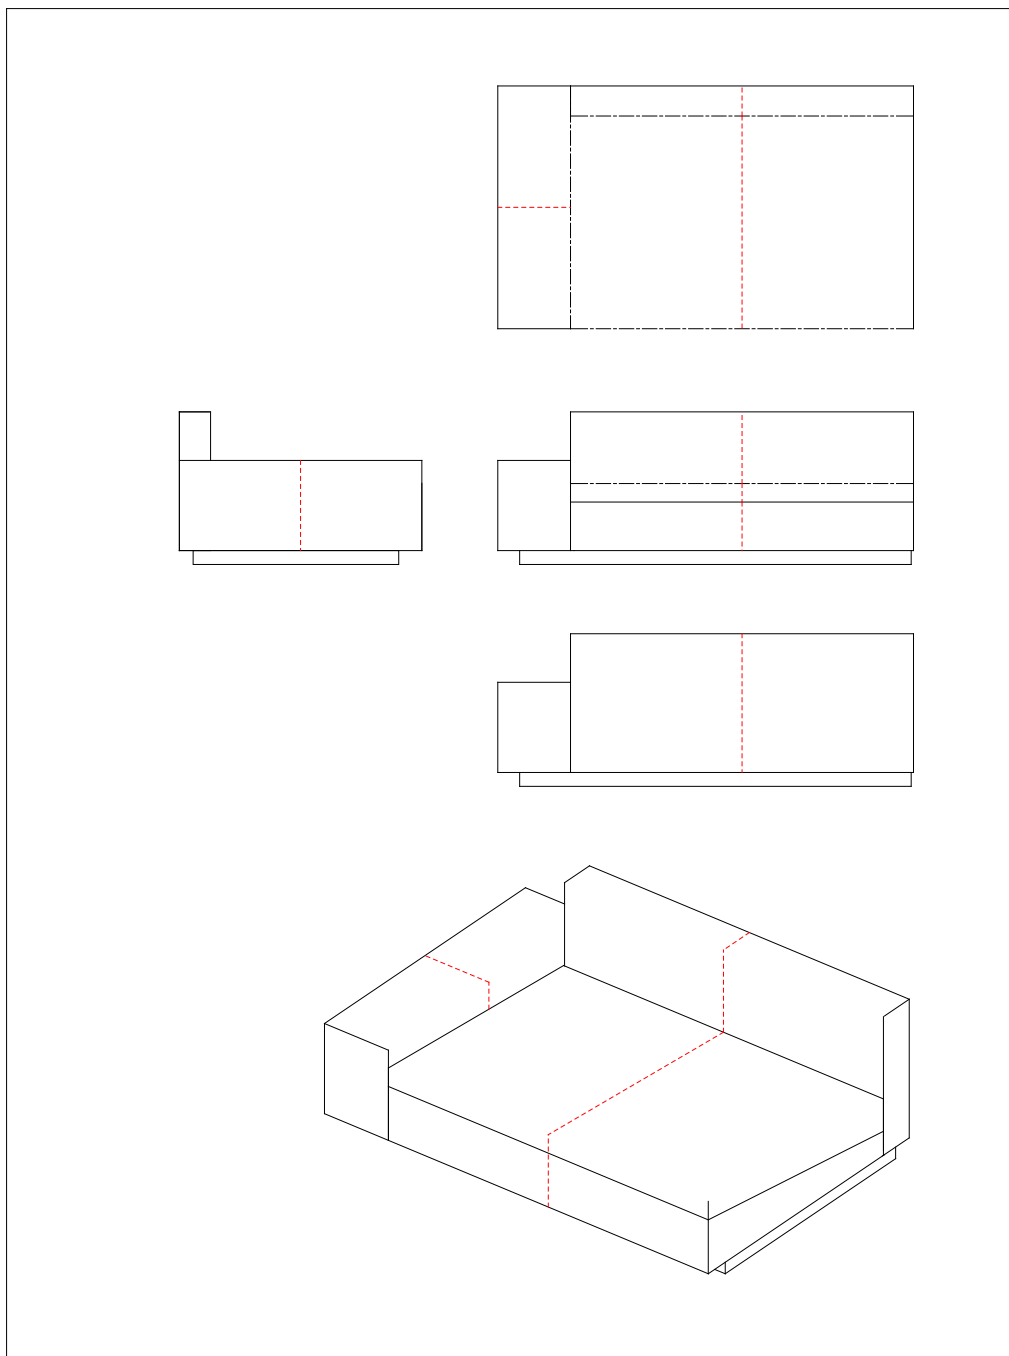

Stitching: Model DACAPO, closing section, right and left,
120 x 105 cm in leather, #32AH120 / #32AV120

Stitching: Model DACAPO, closing section, right and left,
170 x 105 cm in leather, #32AH170 / #32AV170

Stitching: Model DACAPO, center section,
100 x 105 cm in leather, #30M0100

Stitching: Model DACAPO, center section,
150 x 105 cm in leather, #30M0150

Stitching: Model DACAPO, corner section,
105 x 105 cm in leather, #30H1010

Stitching: Model DACAPO, chaiselong, right and left,
120 x 165 cm in leather, #32CH120 / #32CV120

Stitching: Model DACAPO, closing section, right and left,
130 x 105 cm in leather, #33AH130 / #33AV130

Stitching: Model DACAPO, closing section, right and left,
180 x 105 cm in leather, #33AH180 / #33AV180