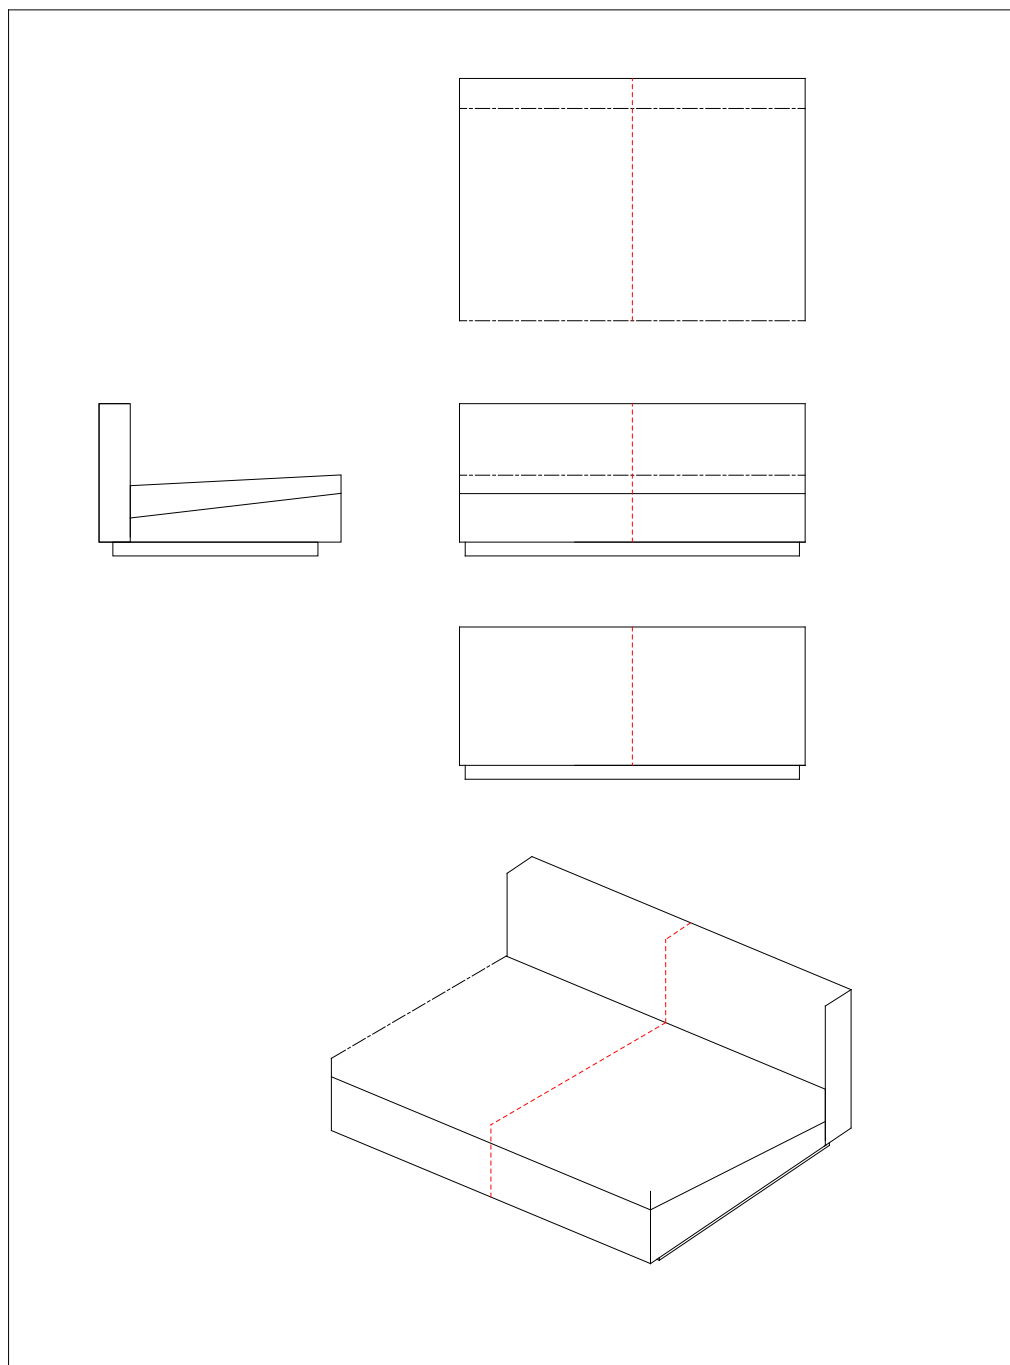

Stitching: Model DACAPO, center section,
100 x 105 cm in leather, #30M0100

Stitching: Model DACAPO, center section,
150 x 105 cm in leather, #30M0150

Stitching: Model DACAPO, corner section,
105 x 105 cm in leather, #30H1010

Stitching: Model DACAPO, chaiselong, right and left,
140 x 165 cm in leather, #34CH140 / #34CV140

Stitching: Model DACAPO, closing section without arm, right and left,
100 x 105 cm in leather, #30AR100 / #30AL100

Stitching: Model DACAPO, closing section without arm, right and left,
150 x 105 cm in leather, #30AR150 / #30AL150

Stitching: Model DACAPO, center section,
100 x 105 cm in leather, #30M0100

Stitching: Model DACAPO, center section,
150 x 105 cm in leather, #30M0150

Stitching: Model DACAPO, corner section,
105 x 105 cm in leather, #30H1010

Stitching: Model DACAPO, chaiselong without arm, right and left,
100 x 165 cm in leather, #30CR100 / #30CL100

Stitching: Model DACAPO, footstool, free standing,
70 x 105 cm in leather, #3610710