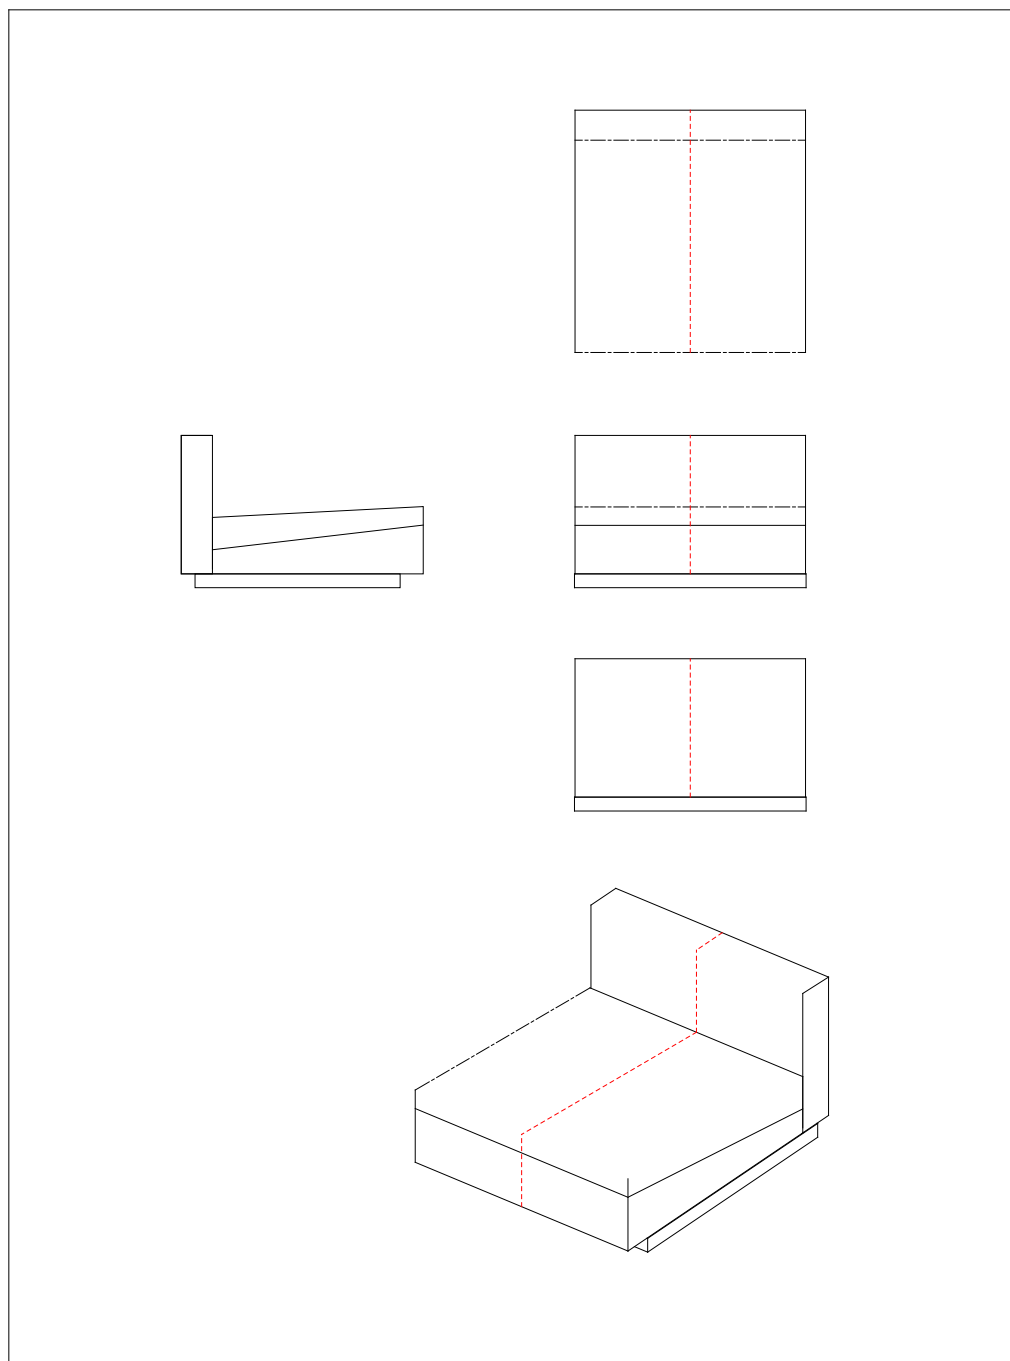

Stitching: Model DACAPO, closing section, right and left,
120 x 105 cm in leather, #32AH120 / #32AV120

Stitching: Model DACAPO, closing section, right and left,
170 x 105 cm in leather, #32AH170 / #32AV170

Stitching: Model DACAPO, center section,
100 x 105 cm in leather, #30M0100

Stitching: Model DACAPO, center section,
150 x 105 cm in leather, #30M0150

Stitching: Model DACAPO, corner section,
105 x 105 cm in leather, #30H1010

Stitching: Model DACAPO, chaiselong, right and left,
120 x 165 cm in leather, #32CH120 / #32CV120

Stitching: Model DACAPO, closing section, right and left,
130 x 105 cm in leather, #33AH130 / #33AV130

Stitching: Model DACAPO, closing section, right and left,
180 x 105 cm in leather, #33AH180 / #33AV180