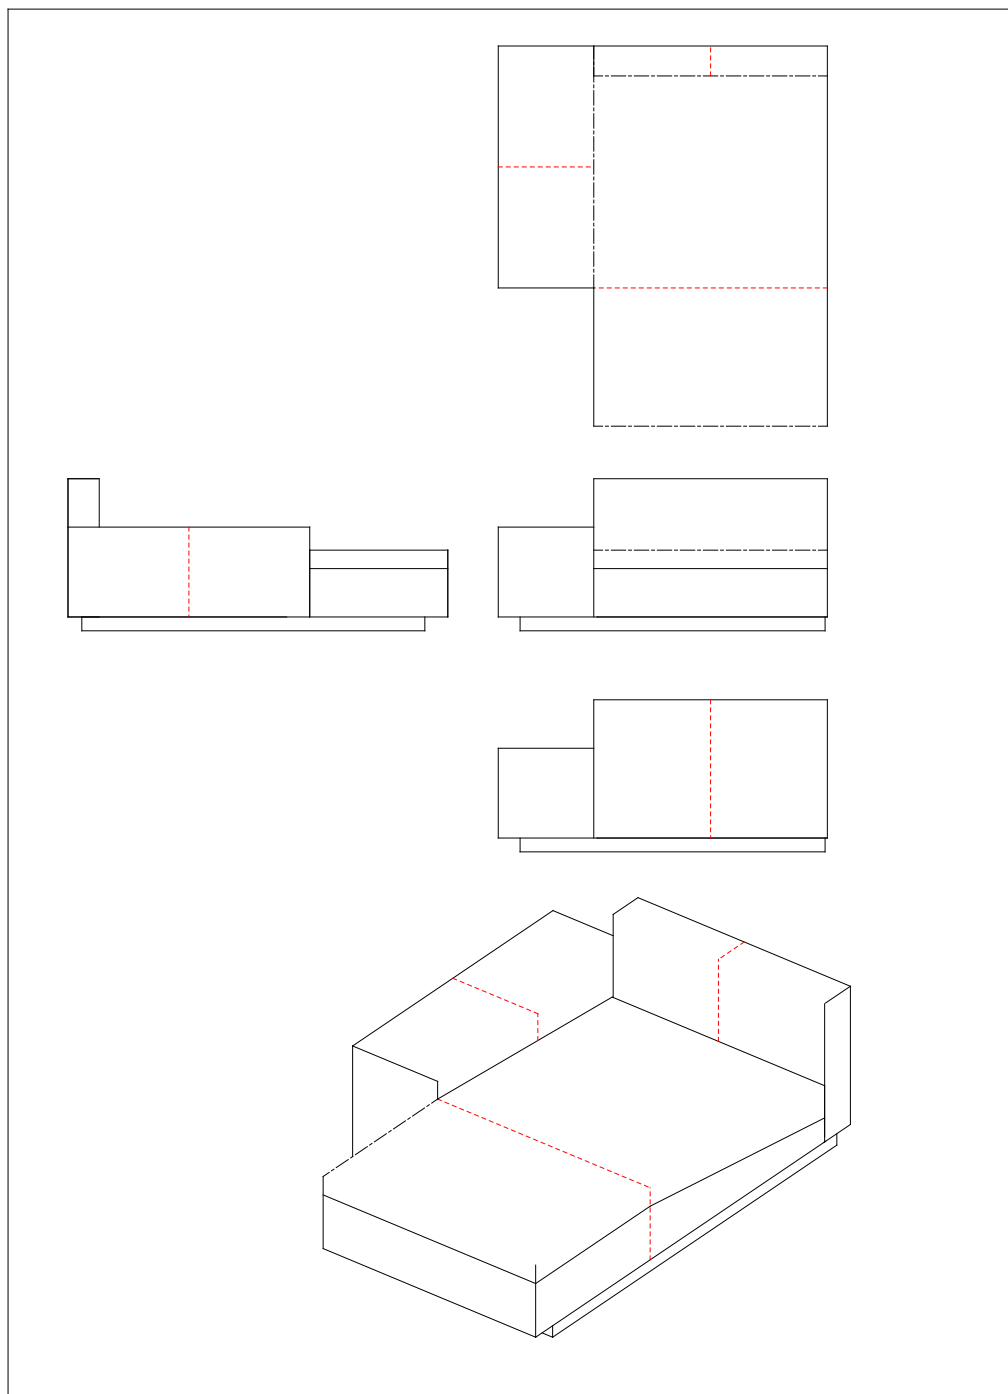

Stitching: Model DACAPO, center section,
100 x 105 cm in leather, #30M0100

Stitching: Model DACAPO, center section,
150 x 105 cm in leather, #30M0150

Stitching: Model DACAPO, corner section,
105 x 105 cm in leather, #30H1010

Stitching: Model DACAPO, chaiselong, right and left,
140 x 165 cm in leather, #34CH140 / #34CV140

Stitching: Model DACAPO, closing section without arm, right and left,
100 x 105 cm in leather, #30AR100 / #30AL100

Stitching: Model DACAPO, closing section without arm, right and left,
150 x 105 cm in leather, #30AR150 / #30AL150

Stitching: Model DACAPO, center section,
100 x 105 cm in leather, #30M0100

Stitching: Model DACAPO, center section,
150 x 105 cm in leather, #30M0150

Stitching: Model DACAPO, footstool, closing, right and left,
70 x 105 cm in leather, #3620710 / #3630710

Stitching: Model DACAPO, footstool, free standing,
105 x 105 cm in leather, #3611010

Stitching: Model DACAPO, footstool, corner fixed,
105 x 105 cm in leather, #3601010