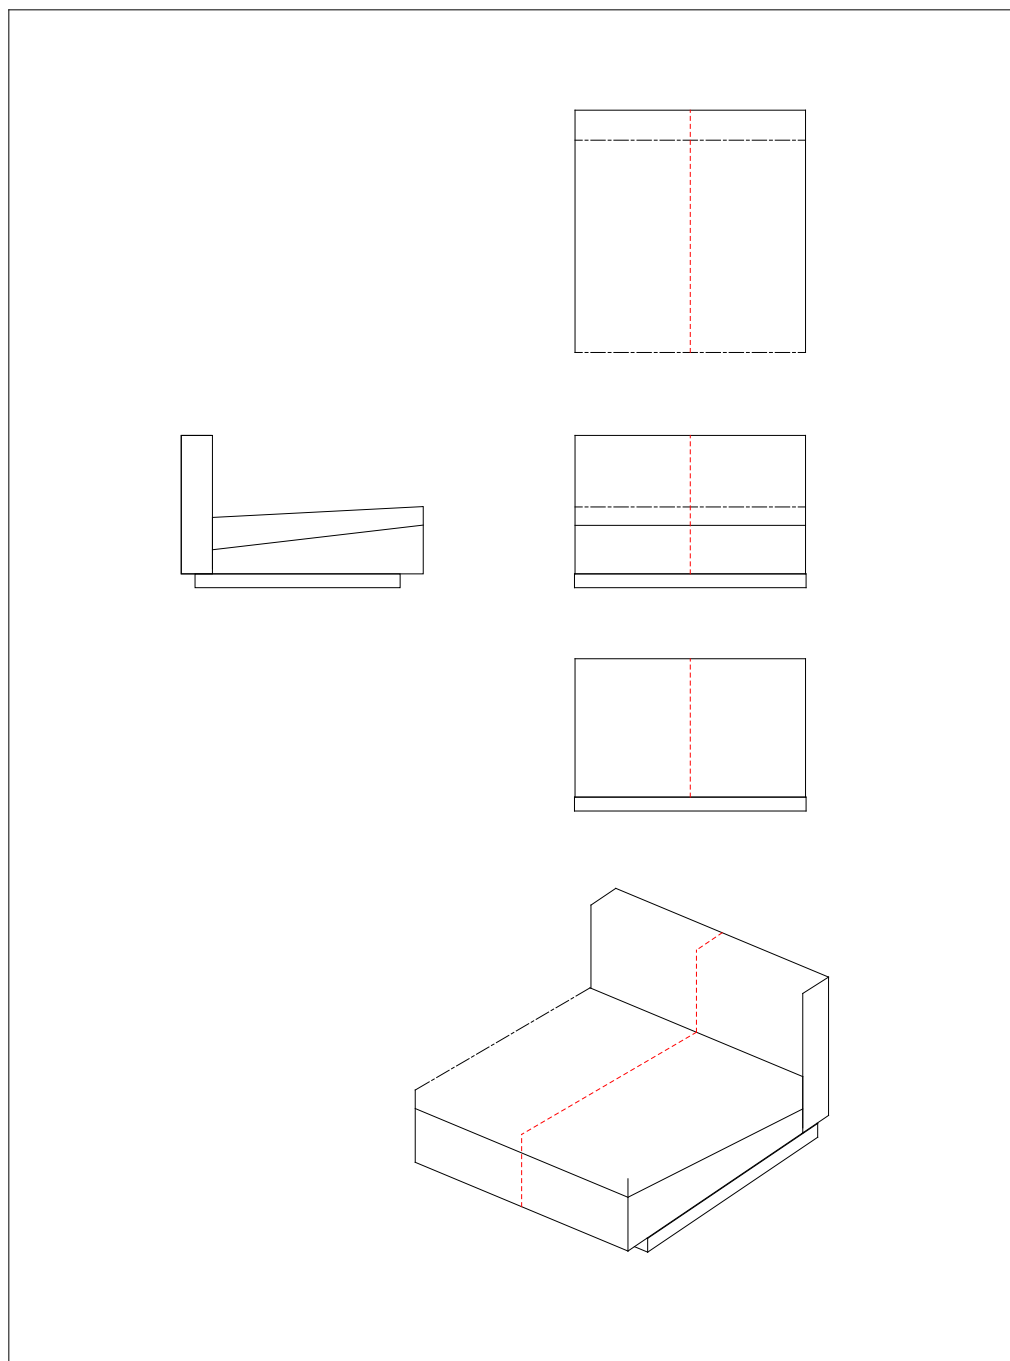

Stitching: Model DACAPO, center section,
100 x 105 cm in leather, #30M0100

Stitching: Model DACAPO, center section,
150 x 105 cm in leather, #30M0150

Stitching: Model DACAPO, corner section,
105 x 105 cm in leather, #30H1010

Stitching: Model DACAPO, chaiselong, right and left,
140 x 165 cm in leather, #34CH140 / #34CV140

Stitching: Model DACAPO, closing section without arm, right and left,
100 x 105 cm in leather, #30AR100 / #30AL100

Stitching: Model DACAPO, closing section without arm, right and left,
150 x 105 cm in leather, #30AR150 / #30AL150

Stitching: Model DACAPO, center section,
100 x 105 cm in leather, #30M0100

Stitching: Model DACAPO, center section,
150 x 105 cm in leather, #30M0150

Stitching: Model DACAPO, corner section,
105 x 105 cm in leather, #30H1010

Stitching: Model DACAPO, chaiselong without arm, right and left,
100 x 165 cm in leather, #30CR100 / #30CL100

Stitching: Model DACAPO, footstool, free standing,
70 x 105 cm in leather, #3610710