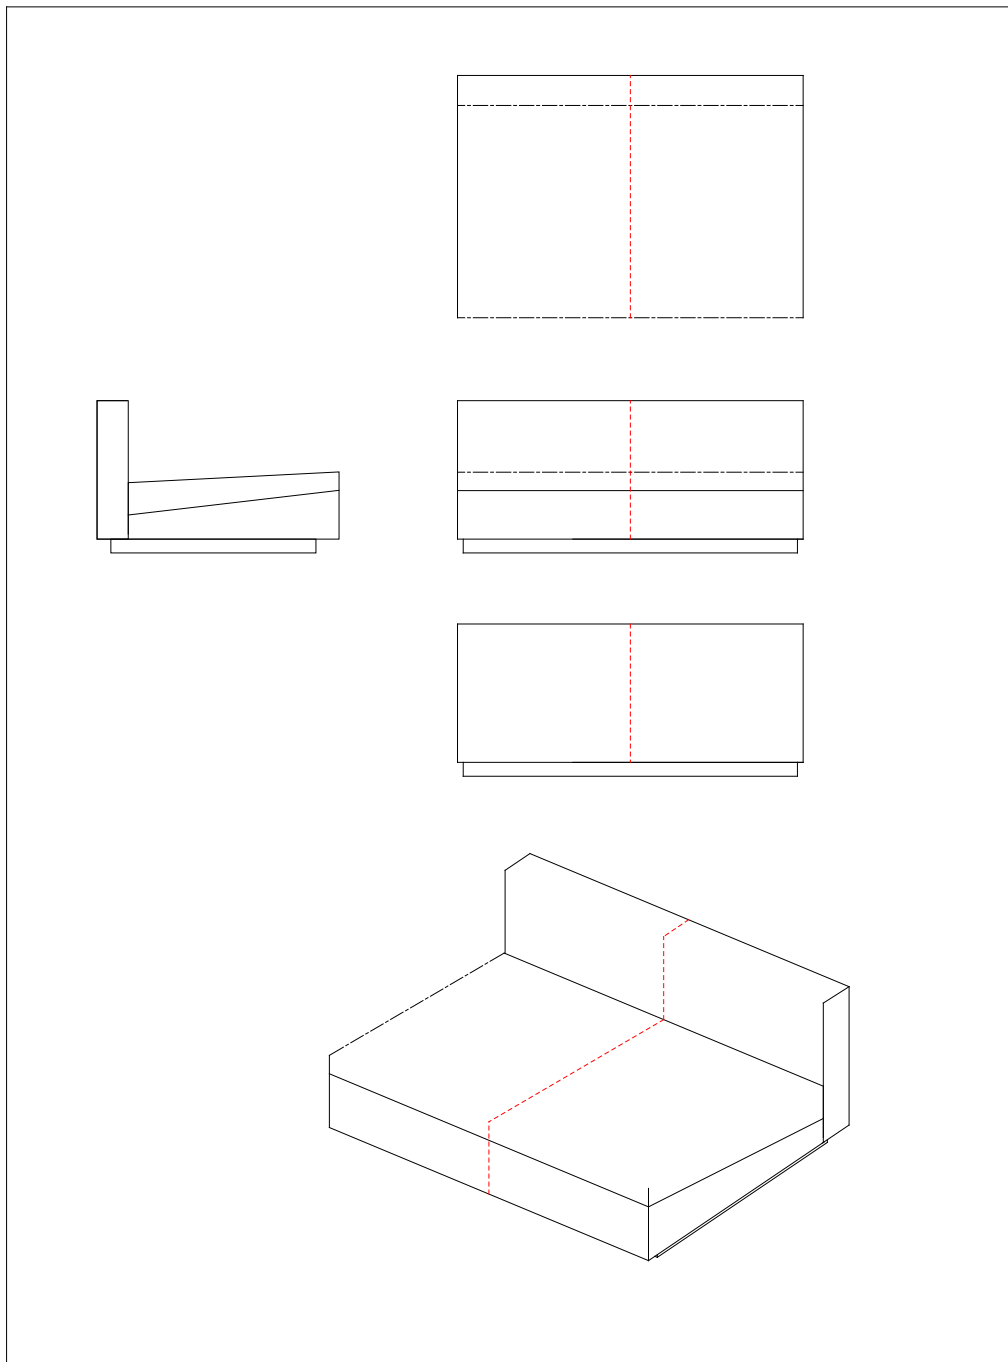

Stitching: Model DACAPO, closing section, right and left,
120 x 105 cm in leather, #32AH120 / #32AV120

Stitching: Model DACAPO, closing section, right and left,
170 x 105 cm in leather, #32AH170 / #32AV170

Stitching: Model DACAPO, center section,
100 x 105 cm in leather, #30M0100

Stitching: Model DACAPO, center section,
150 x 105 cm in leather, #30M0150

Stitching: Model DACAPO, corner section,
105 x 105 cm in leather, #30H1010

Stitching: Model DACAPO, chaiselong, right and left,
120 x 165 cm in leather, #32CH120 / #32CV120

Stitching: Model DACAPO, closing section, right and left,
130 x 105 cm in leather, #33AH130 / #33AV130

Stitching: Model DACAPO, closing section, right and left,
180 x 105 cm in leather, #33AH180 / #33AV180