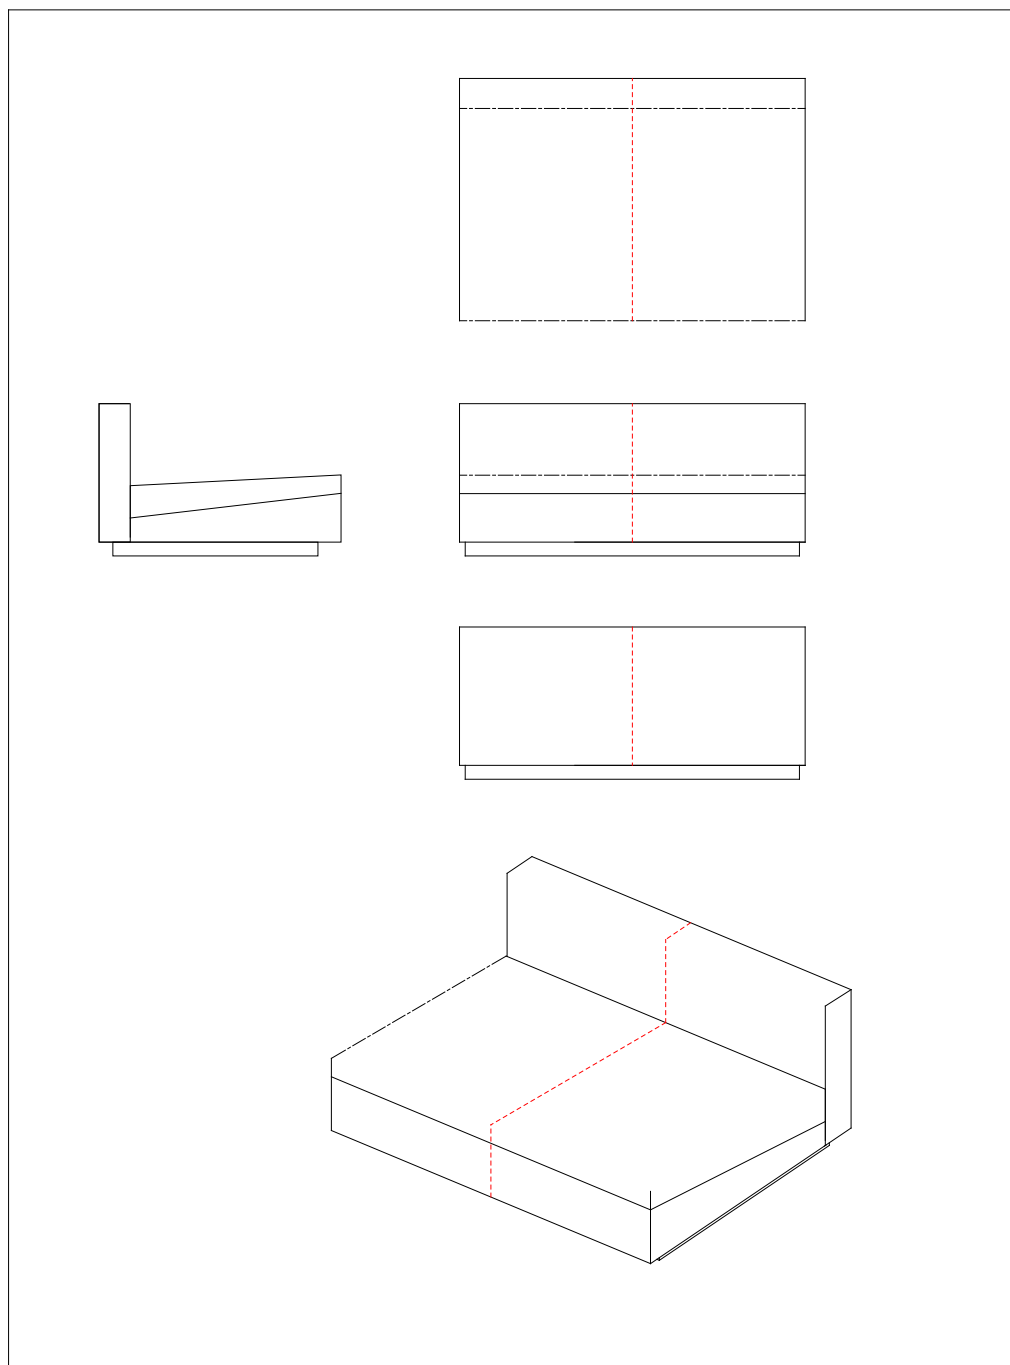

Stitching: Model DACAPO, closing section, right and left,
120 x 105 cm in leather, #32AH120 / #32AV120

Stitching: Model DACAPO, closing section, right and left,
170 x 105 cm in leather, #32AH170 / #32AV170

Stitching: Model DACAPO, center section,
100 x 105 cm in leather, #30M0100

Stitching: Model DACAPO, center section,
150 x 105 cm in leather, #30M0150

Stitching: Model DACAPO, corner section,
105 x 105 cm in leather, #30H1010

Stitching: Model DACAPO, chaiselong, right and left,
120 x 165 cm in leather, #32CH120 / #32CV120

Stitching: Model DACAPO, closing section, right and left,
130 x 105 cm in leather, #33AH130 / #33AV130

Stitching: Model DACAPO, closing section, right and left,
180 x 105 cm in leather, #33AH180 / #33AV180