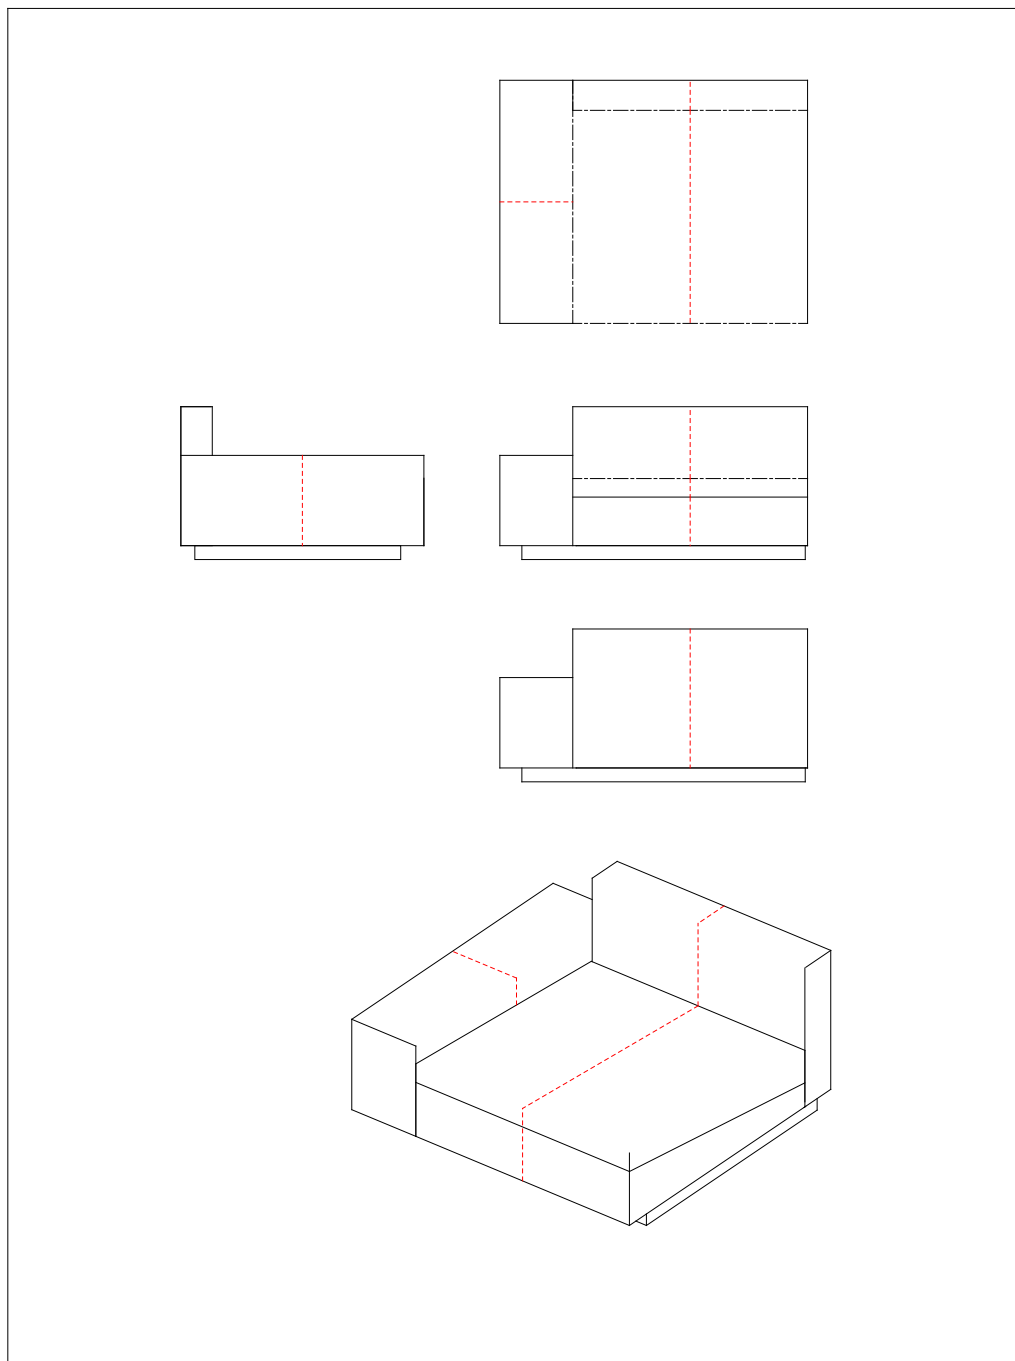

Stitching: Model DACAPO, closing section, right and left,
120 x 105 cm in leather, #32AH120 / #32AV120

Stitching: Model DACAPO, closing section, right and left,
170 x 105 cm in leather, #32AH170 / #32AV170

Stitching: Model DACAPO, center section,
100 x 105 cm in leather, #30M0100

Stitching: Model DACAPO, center section,
150 x 105 cm in leather, #30M0150

Stitching: Model DACAPO, corner section,
105 x 105 cm in leather, #30H1010

Stitching: Model DACAPO, chaiselong, right and left,
120 x 165 cm in leather, #32CH120 / #32CV120

Stitching: Model DACAPO, closing section, right and left,
130 x 105 cm in leather, #33AH130 / #33AV130

Stitching: Model DACAPO, closing section, right and left,
180 x 105 cm in leather, #33AH180 / #33AV180