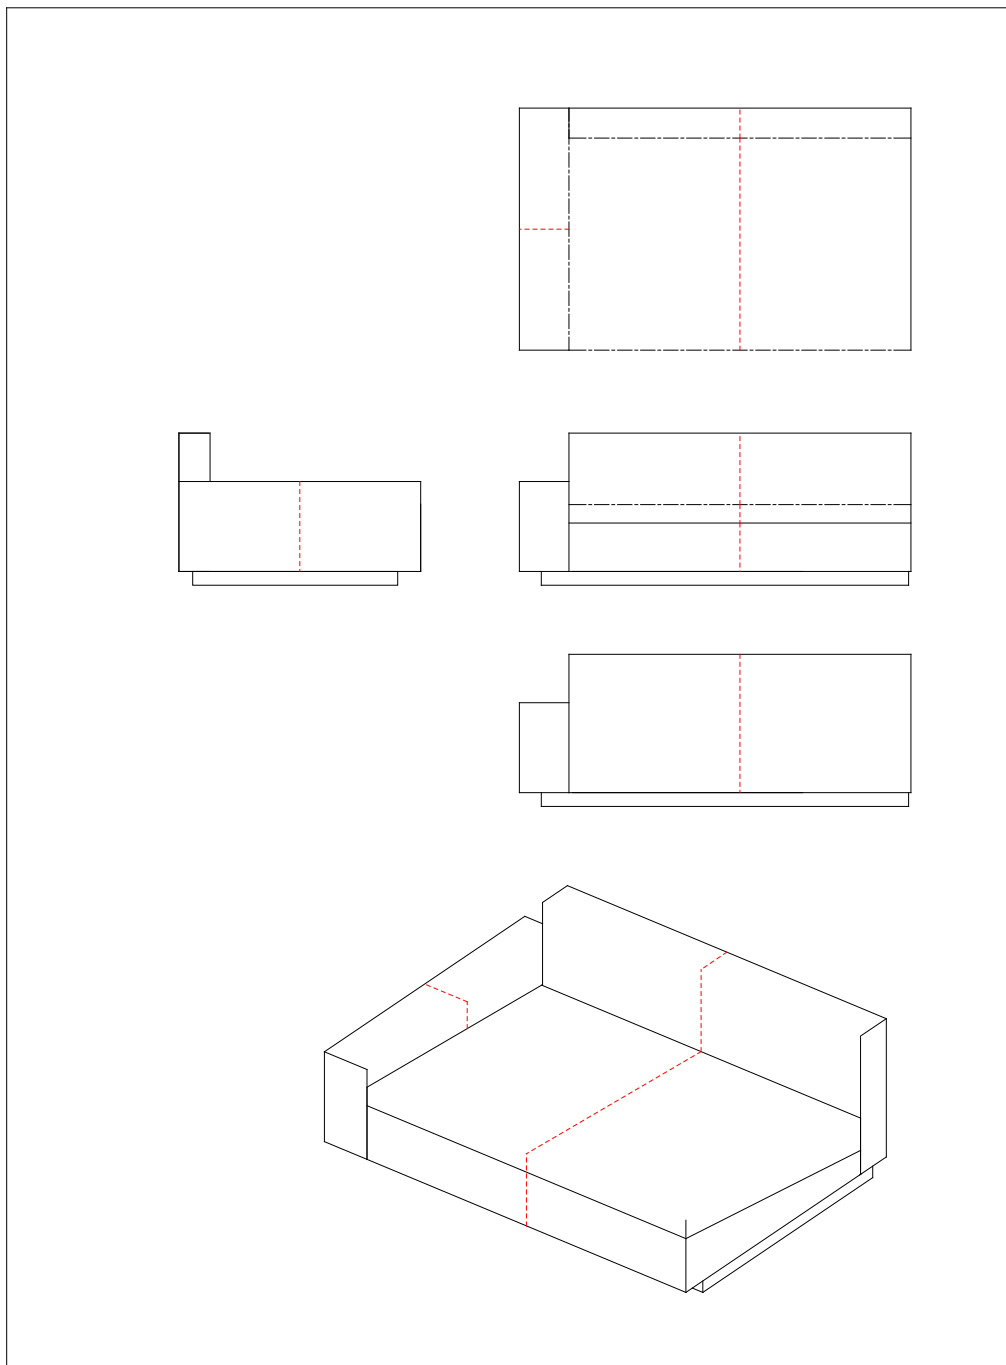

Stitching: Model DACAPO, closing section, right and left,
120 x 105 cm in leather, #32AH120 / #32AV120

Stitching: Model DACAPO, closing section, right and left,
170 x 105 cm in leather, #32AH170 / #32AV170

Stitching: Model DACAPO, center section,
100 x 105 cm in leather, #30M0100

Stitching: Model DACAPO, center section,
150 x 105 cm in leather, #30M0150

Stitching: Model DACAPO, corner section,
105 x 105 cm in leather, #30H1010

Stitching: Model DACAPO, chaiselong, right and left,
120 x 165 cm in leather, #32CH120 / #32CV120

Stitching: Model DACAPO, closing section, right and left,
130 x 105 cm in leather, #33AH130 / #33AV130

Stitching: Model DACAPO, closing section, right and left,
180 x 105 cm in leather, #33AH180 / #33AV180