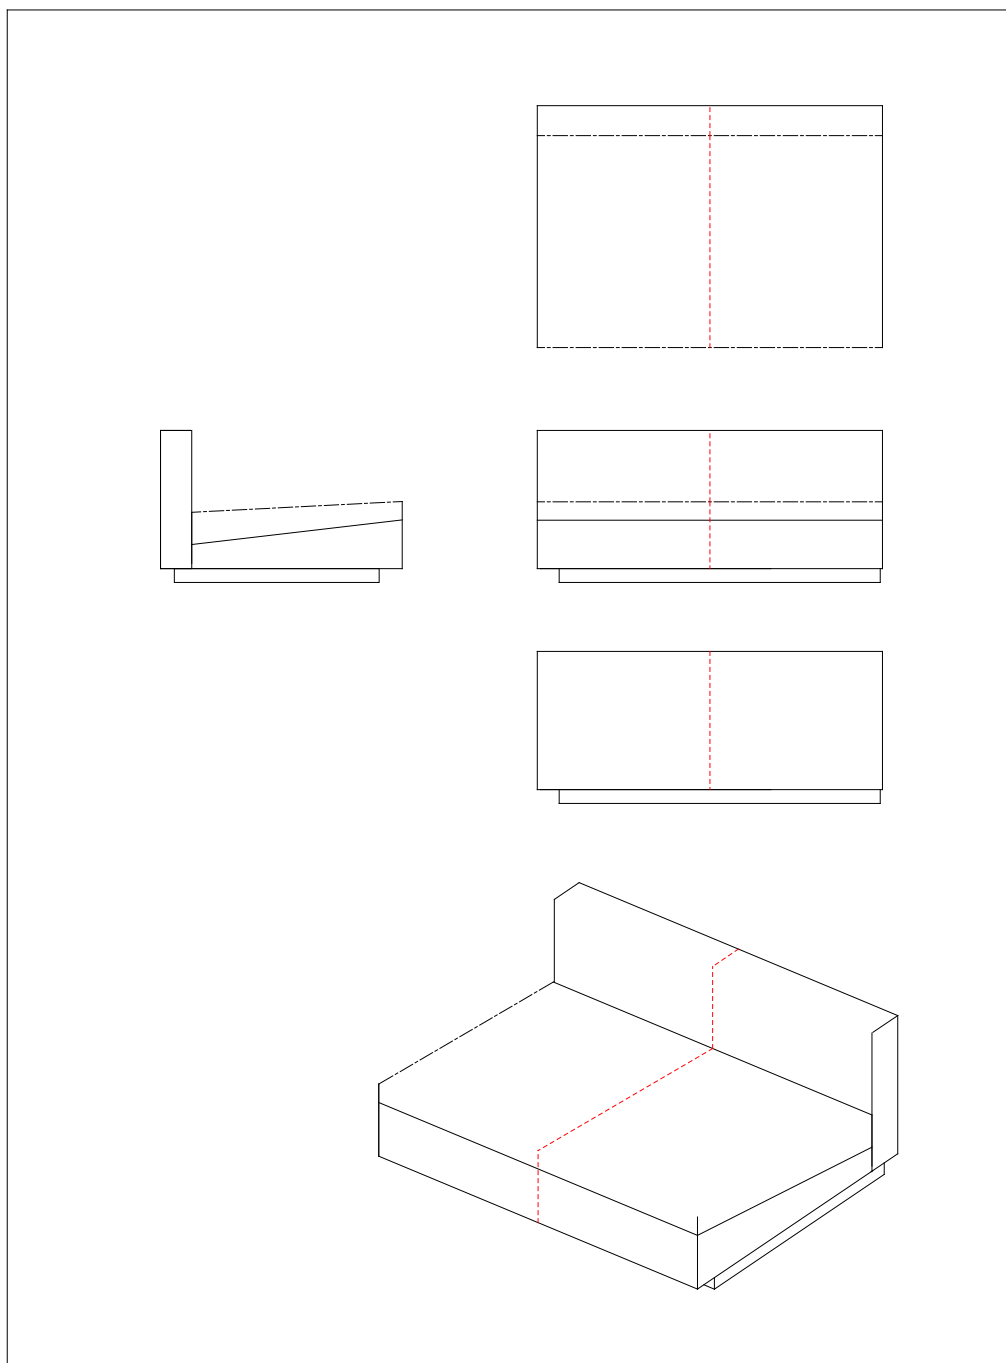

Stitching: Model DACAPO, center section,
100 x 105 cm in leather, #30M0100

Stitching: Model DACAPO, center section,
150 x 105 cm in leather, #30M0150

Stitching: Model DACAPO, corner section,
105 x 105 cm in leather, #30H1010

Stitching: Model DACAPO, chaiselong, right and left,
140 x 165 cm in leather, #34CH140 / #34CV140

Stitching: Model DACAPO, closing section without arm, right and left,
100 x 105 cm in leather, #30AR100 / #30AL100

Stitching: Model DACAPO, closing section without arm, right and left,
150 x 105 cm in leather, #30AR150 / #30AL150

Stitching: Model DACAPO, center section,
100 x 105 cm in leather, #30M0100

Stitching: Model DACAPO, center section,
150 x 105 cm in leather, #30M0150