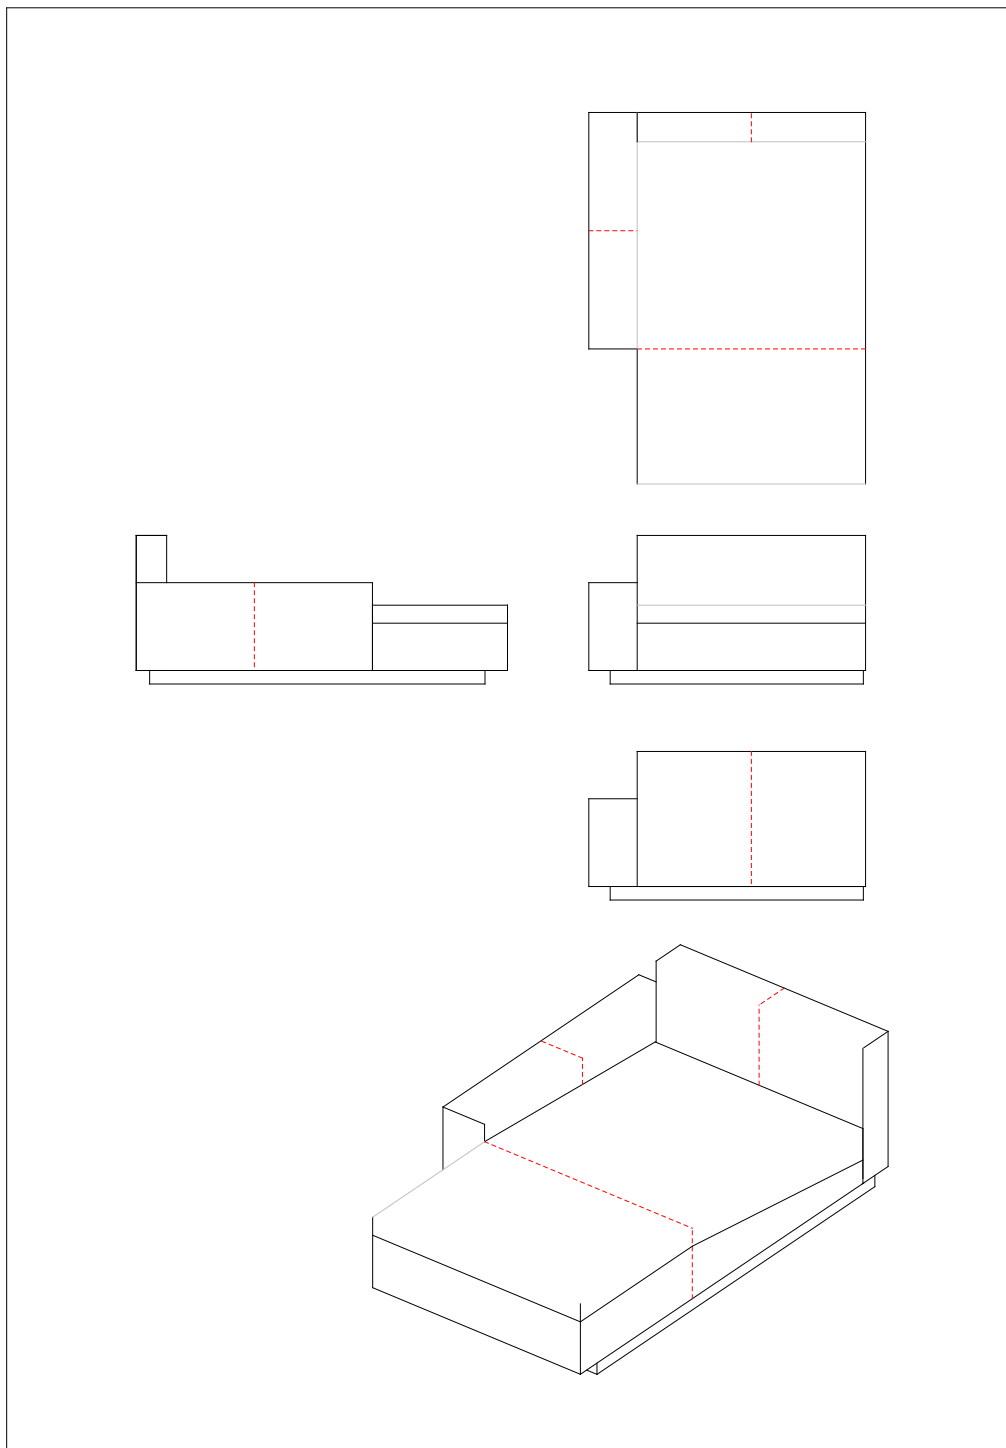

Stitching: Model DACAPO, closing section, right and left,
120 x 105 cm in leather, #32AH120 / #32AV120

Stitching: Model DACAPO, closing section, right and left,
170 x 105 cm in leather, #32AH170 / #32AV170

Stitching: Model DACAPO, center section,
100 x 105 cm in leather, #30M0100

Stitching: Model DACAPO, center section,
150 x 105 cm in leather, #30M0150

Stitching: Model DACAPO, corner section,
105 x 105 cm in leather, #30H1010

Stitching: Model DACAPO, chaiselong, right and left,
120 x 165 cm in leather, #32CH120 / #32CV120

Stitching: Model DACAPO, closing section, right and left,
130 x 105 cm in leather, #33AH130 / #33AV130

Stitching: Model DACAPO, closing section, right and left,
180 x 105 cm in leather, #33AH180 / #33AV180