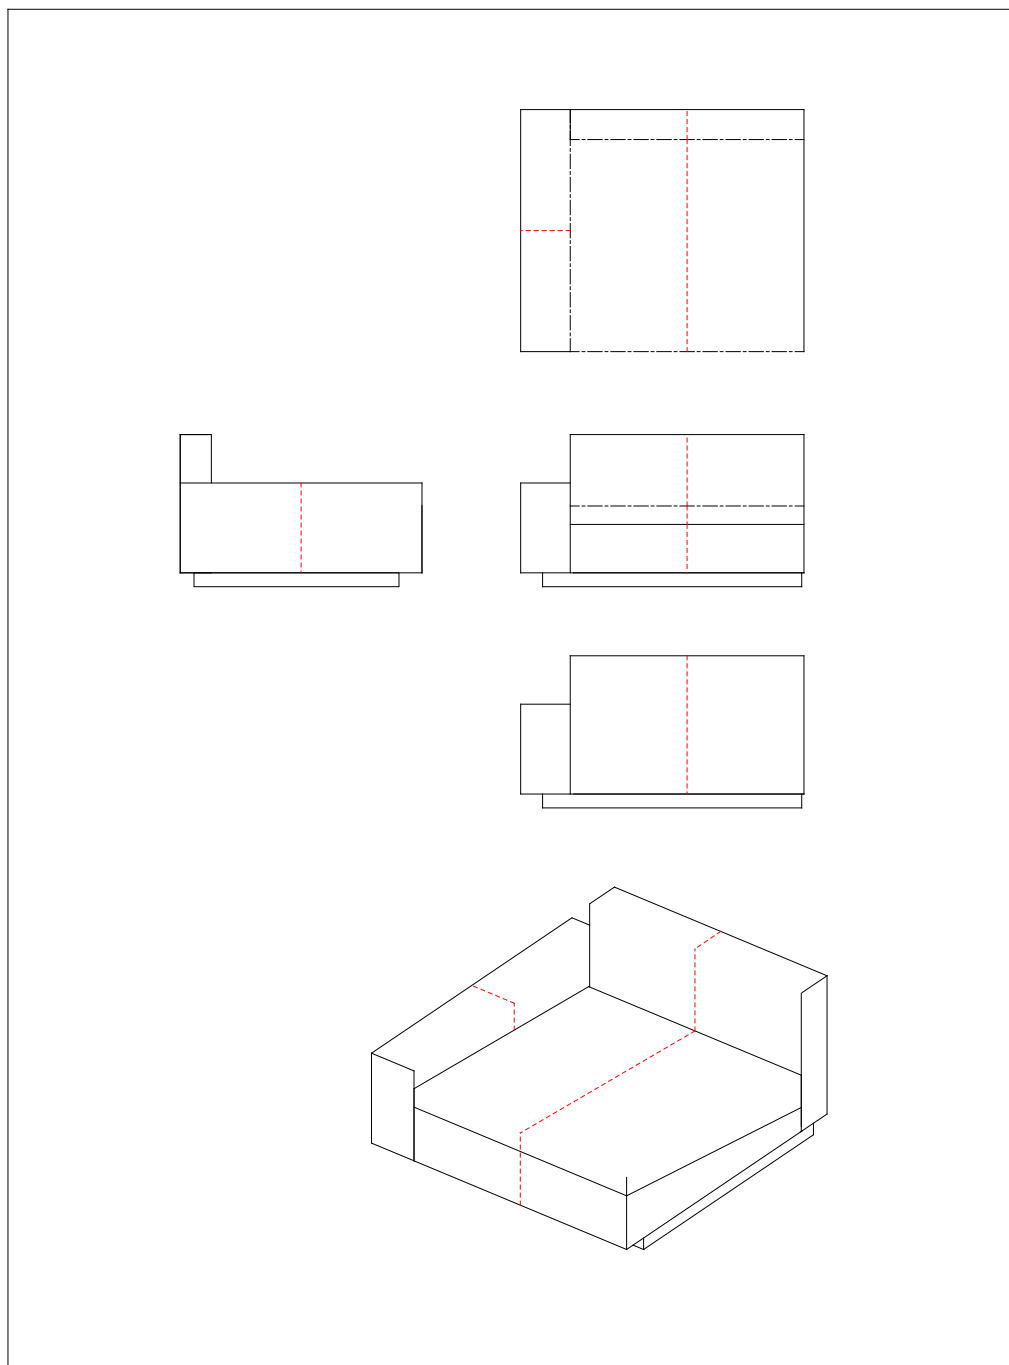

Stitching: Model DACAPO, closing section, right and left,
120 x 105 cm in leather, #32AH120 / #32AV120

Stitching: Model DACAPO, closing section, right and left,
170 x 105 cm in leather, #32AH170 / #32AV170

Stitching: Model DACAPO, center section,
100 x 105 cm in leather, #30M0100

Stitching: Model DACAPO, center section,
150 x 105 cm in leather, #30M0150

Stitching: Model DACAPO, corner section,
105 x 105 cm in leather, #30H1010

Stitching: Model DACAPO, chaiselong, right and left,
120 x 165 cm in leather, #32CH120 / #32CV120

Stitching: Model DACAPO, closing section, right and left,
130 x 105 cm in leather, #33AH130 / #33AV130

Stitching: Model DACAPO, closing section, right and left,
180 x 105 cm in leather, #33AH180 / #33AV180