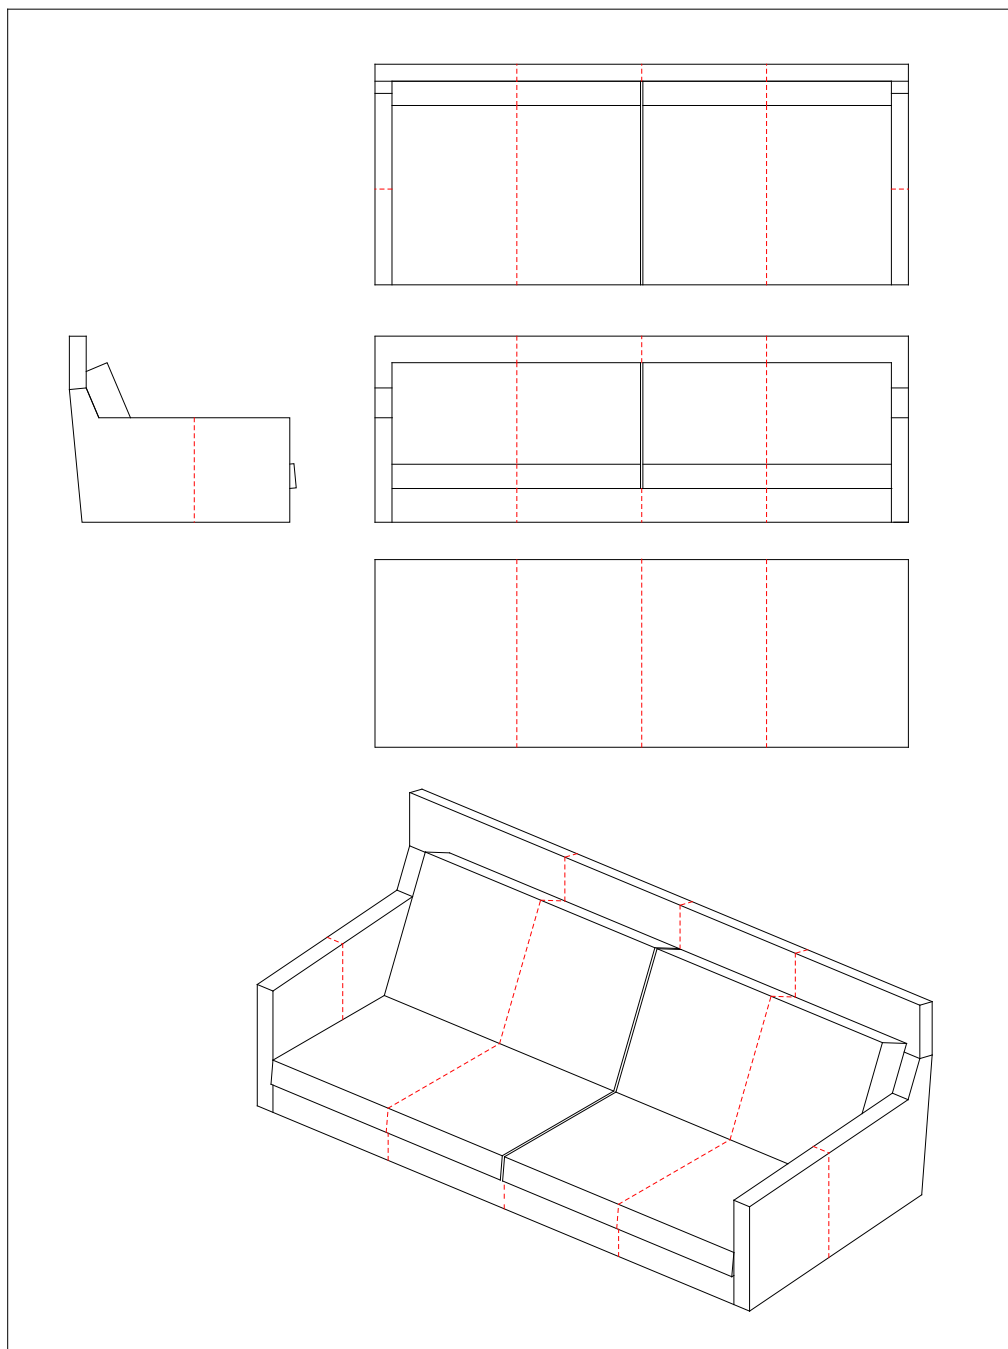

Stitching: Model STREAMLINE with high back, easy chair,
80 x 91 cm in leather, #823HB08

Stitching: Model STREAMLINE with high back, sofa,
180 x 91 cm in leather, #823HB18

Stitching: Model STREAMLINE with high back, sofa,
200 x 91 cm in leather, #823HB20

Stitching: Model STREAMLINE with high back, sofa,
220 x 91 cm in leather, #823HB22

Stitching: Model STREAMLINE, footstool,
60 x 60 cm in leather, #8050606

Stitching: Model STREAMLINE, footstool,
60 x 100 cm in leather, #8050610