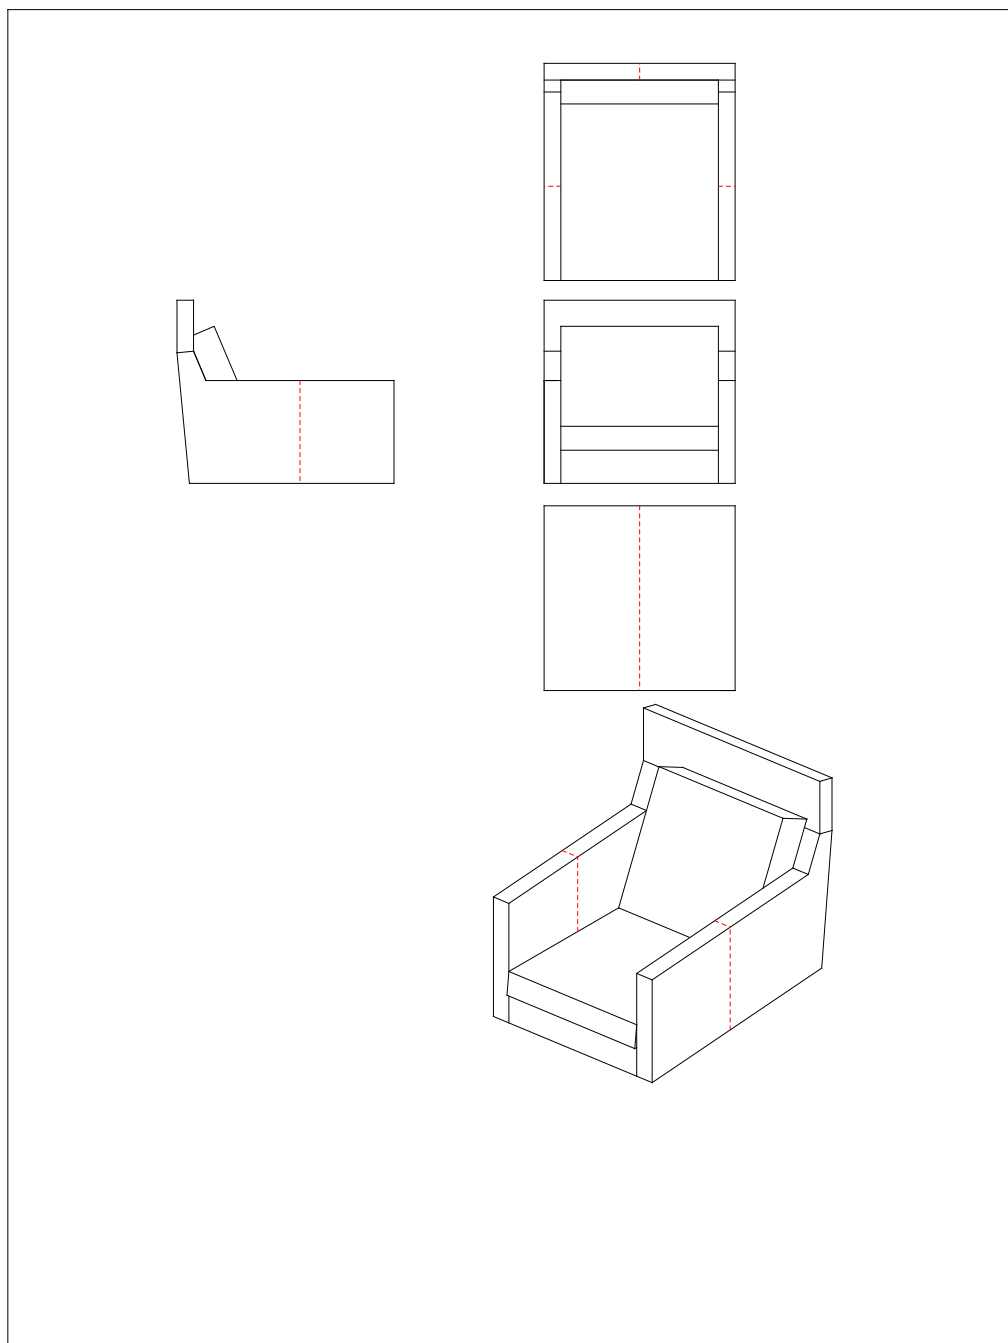

Stitching: Model STREAMLINE with high back, easy chair,
80 x 91 cm in leather, #823HB08

Stitching: Model STREAMLINE with high back, sofa,
180 x 91 cm in leather, #823HB18

Stitching: Model STREAMLINE with high back, sofa,
200 x 91 cm in leather, #823HB20

Stitching: Model STREAMLINE with high back, sofa,
220 x 91 cm in leather, #823HB22

Stitching: Model STREAMLINE, footstool,
60 x 60 cm in leather, #8050606

Stitching: Model STREAMLINE, footstool,
60 x 100 cm in leather, #8050610