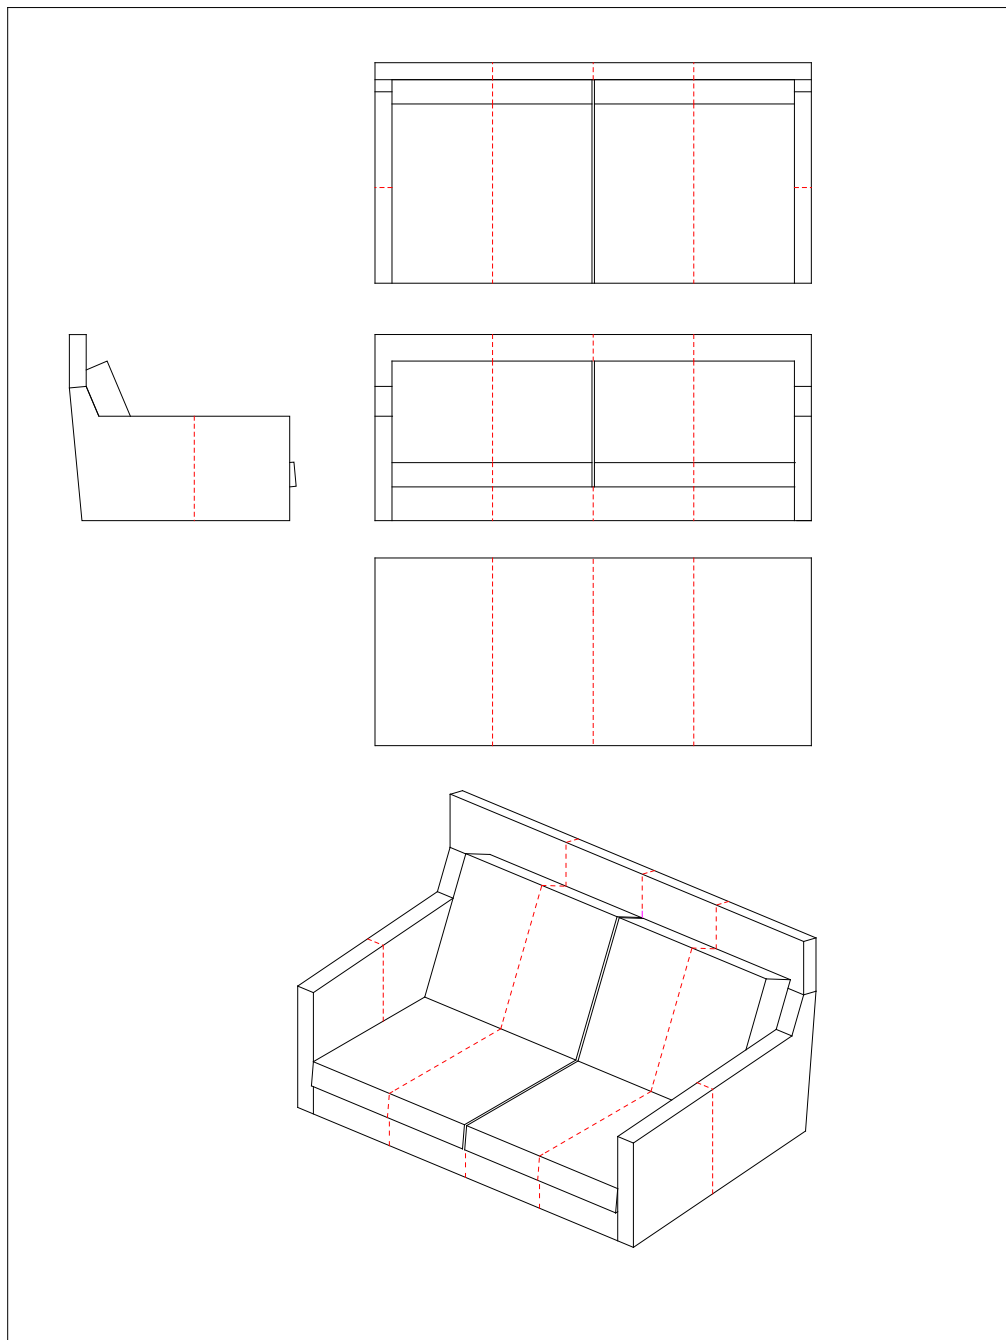

Stitching: Model STREAMLINE with high back, easy chair,
80 x 91 cm in leather, #823HB08

Stitching: Model STREAMLINE with high back, sofa,
180 x 91 cm in leather, #823HB18

Stitching: Model STREAMLINE with high back, sofa,
200 x 91 cm in leather, #823HB20

Stitching: Model STREAMLINE with high back, sofa,
220 x 91 cm in leather, #823HB22

Stitching: Model STREAMLINE, footstool,
60 x 60 cm in leather, #8050606

Stitching: Model STREAMLINE, footstool,
60 x 100 cm in leather, #8050610