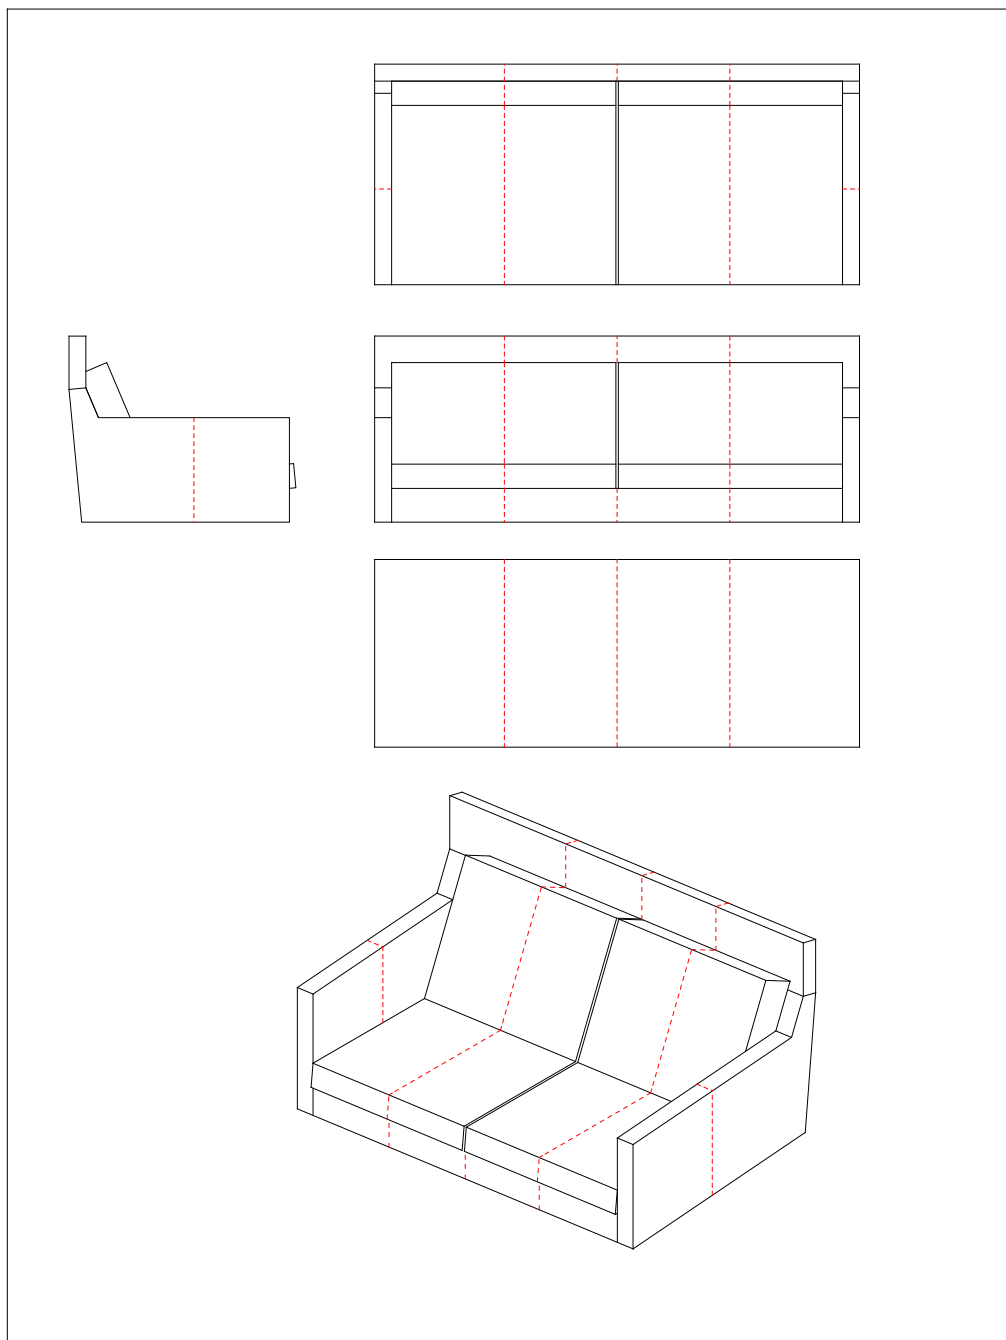

Stitching: Model STREAMLINE with high back, easy chair,
80 x 91 cm in leather, #823HB08

Stitching: Model STREAMLINE with high back, sofa,
180 x 91 cm in leather, #823HB18

Stitching: Model STREAMLINE with high back, sofa,
200 x 91 cm in leather, #823HB20

Stitching: Model STREAMLINE with high back, sofa,
220 x 91 cm in leather, #823HB22

Stitching: Model STREAMLINE, footstool,
60 x 60 cm in leather, #8050606

Stitching: Model STREAMLINE, footstool,
60 x 100 cm in leather, #8050610