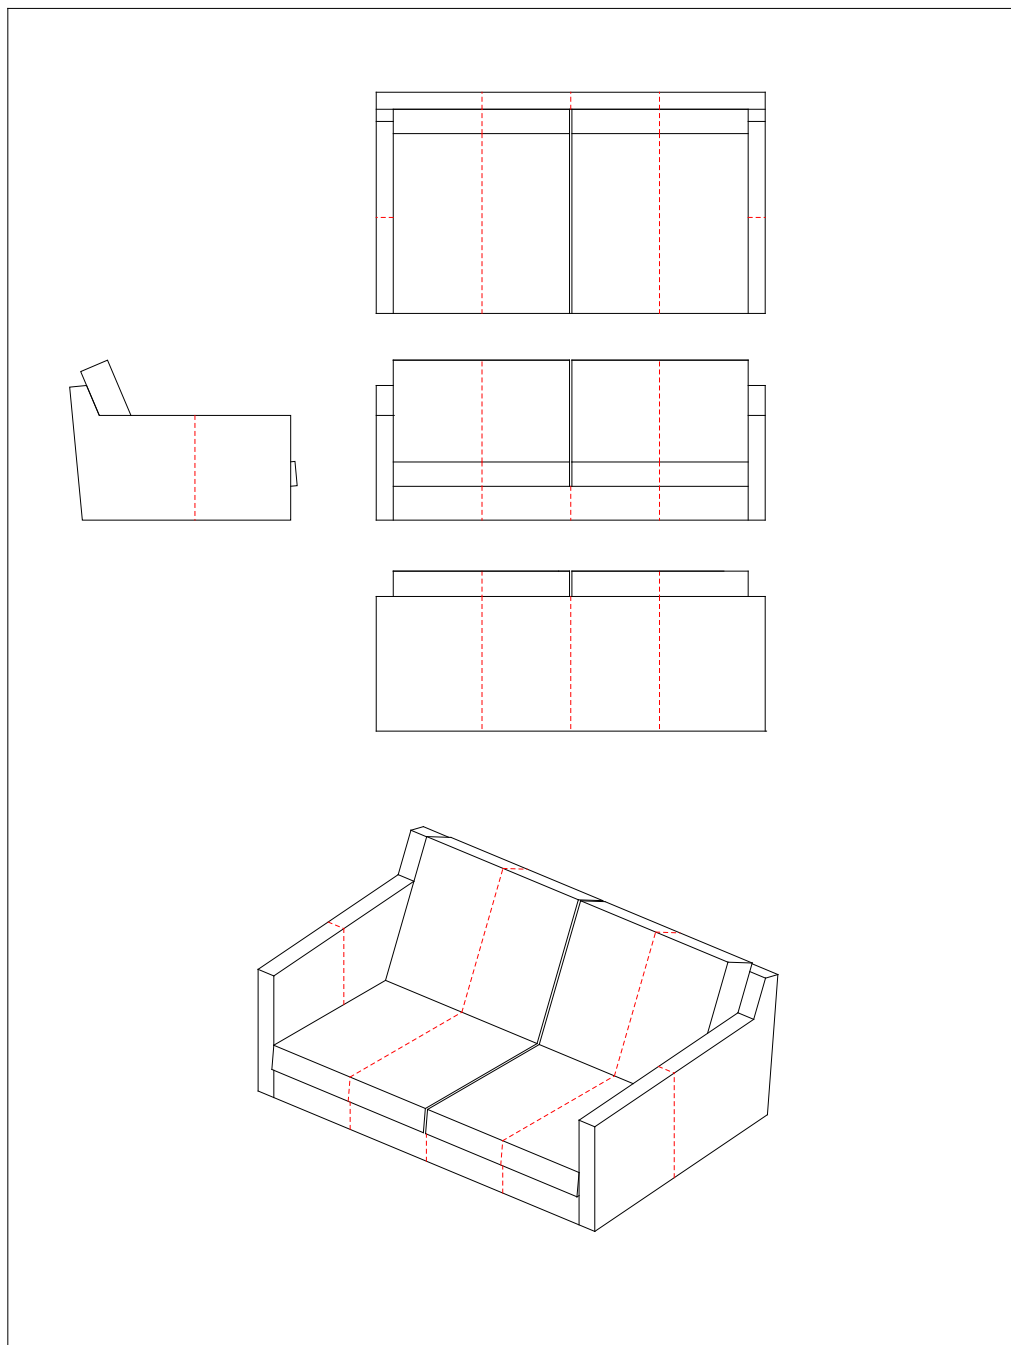

Stitching: Model STREAMLINE, easy chair,
80 x 91 cm in leather, #823-080

Stitching: Model STREAMLINE, sofa,
150 x 91 cm in leather, #823-150

Stitching: Model STREAMLINE, sofa,
160 x 91 cm in leather, #823-160

Stitching: Model STREAMLINE, sofa,
170 x 91 cm in leather, #823-170

Stitching: Model STREAMLINE, sofa,
180 x 91 cm in leather, #823-180

Stitching: Model STREAMLINE, sofa,
190 x 91 cm in leather, #823-190

Stitching: Model STREAMLINE, sofa with chaiselong, right and left, 210 x 151/91 cm in leather, #814-210 / #815-210

Stitching: Model STREAMLINE, sofa with chaiselong, right and left,
220 x 151/91 cm in leather, #814-220 / #815-220

Stitching: Model STREAMLINE, sofa with chaiselong, right and left,
230 x 151/91 cm in leather, #814-230 / #815-230

Stitching: Model STREAMLINE, sofa with chaiselong, right and left,
240 x 151/91 cm in leather, #814-240 / #815-240