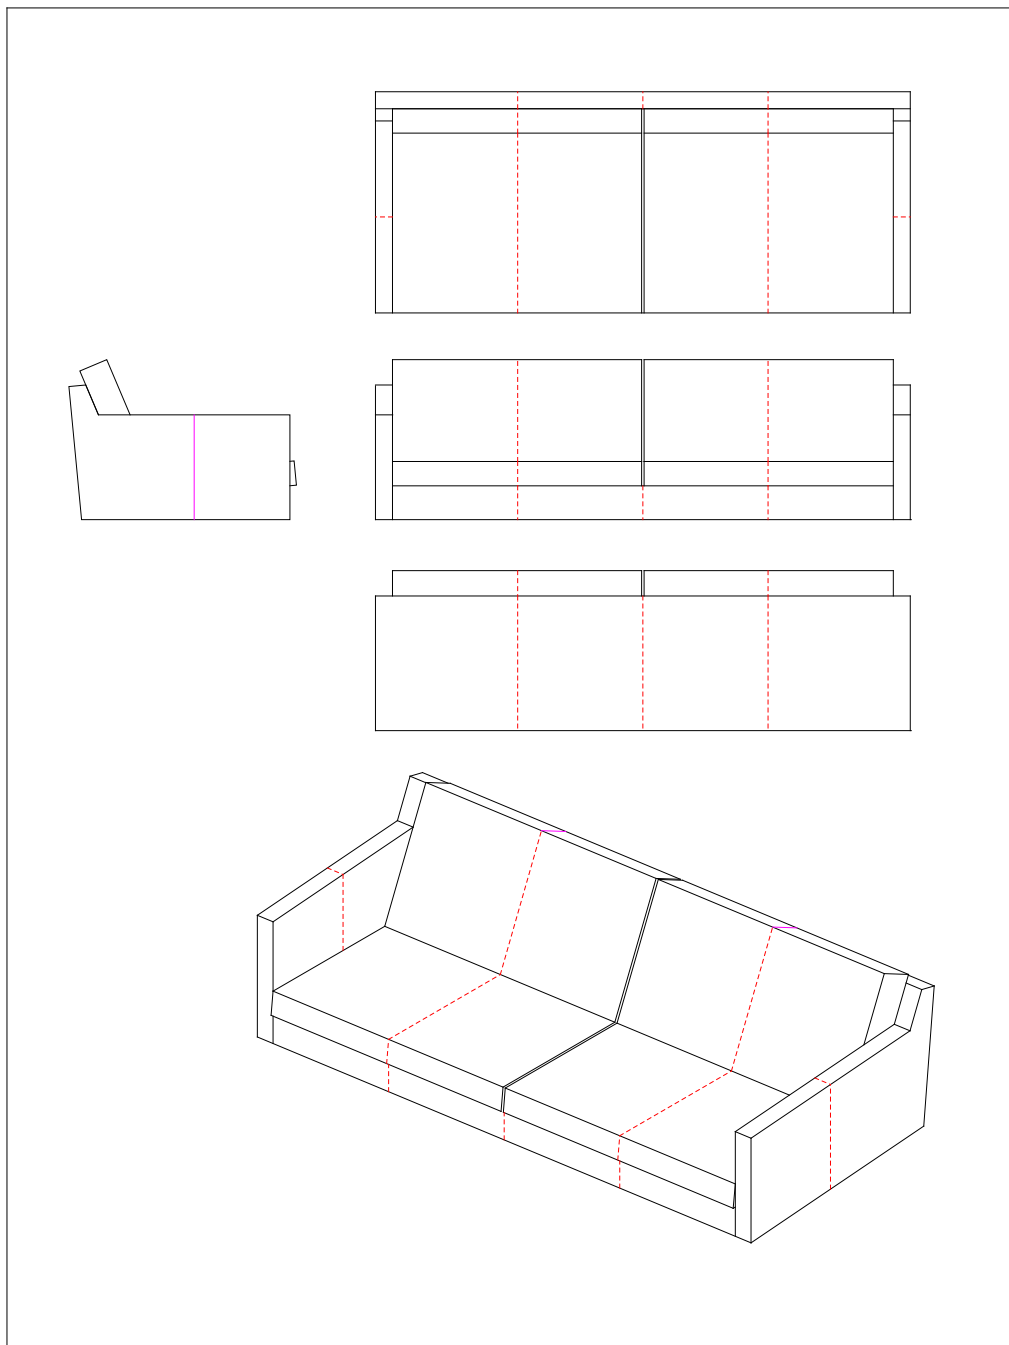

Stitching: Model STREAMLINE, easy chair,
80 x 91 cm in leather, #823-080

Stitching: Model STREAMLINE, sofa,
150 x 91 cm in leather, #823-150

Stitching: Model STREAMLINE, sofa,
160 x 91 cm in leather, #823-160

Stitching: Model STREAMLINE, sofa,
170 x 91 cm in leather, #823-170

Stitching: Model STREAMLINE, sofa,
180 x 91 cm in leather, #823-180

Stitching: Model STREAMLINE, sofa,
190 x 91 cm in leather, #823-190

Stitching: Model STREAMLINE, sofa,
200 x 91 cm in leather, #823-200

Stitching: Model STREAMLINE, sofa,
210 x 91 cm in leather, #823-210

Stitching: Model STREAMLINE, sofa,
220 x 91 cm in leather, #823-220

Stitching: Model STREAMLINE, sofa with chaiselong, right and left, 210 x 151/91 cm in leather, #814-210 / #815-210

Stitching: Model STREAMLINE, sofa with chaiselong, right and left,
220 x 151/91 cm in leather, #814-220 / #815-220