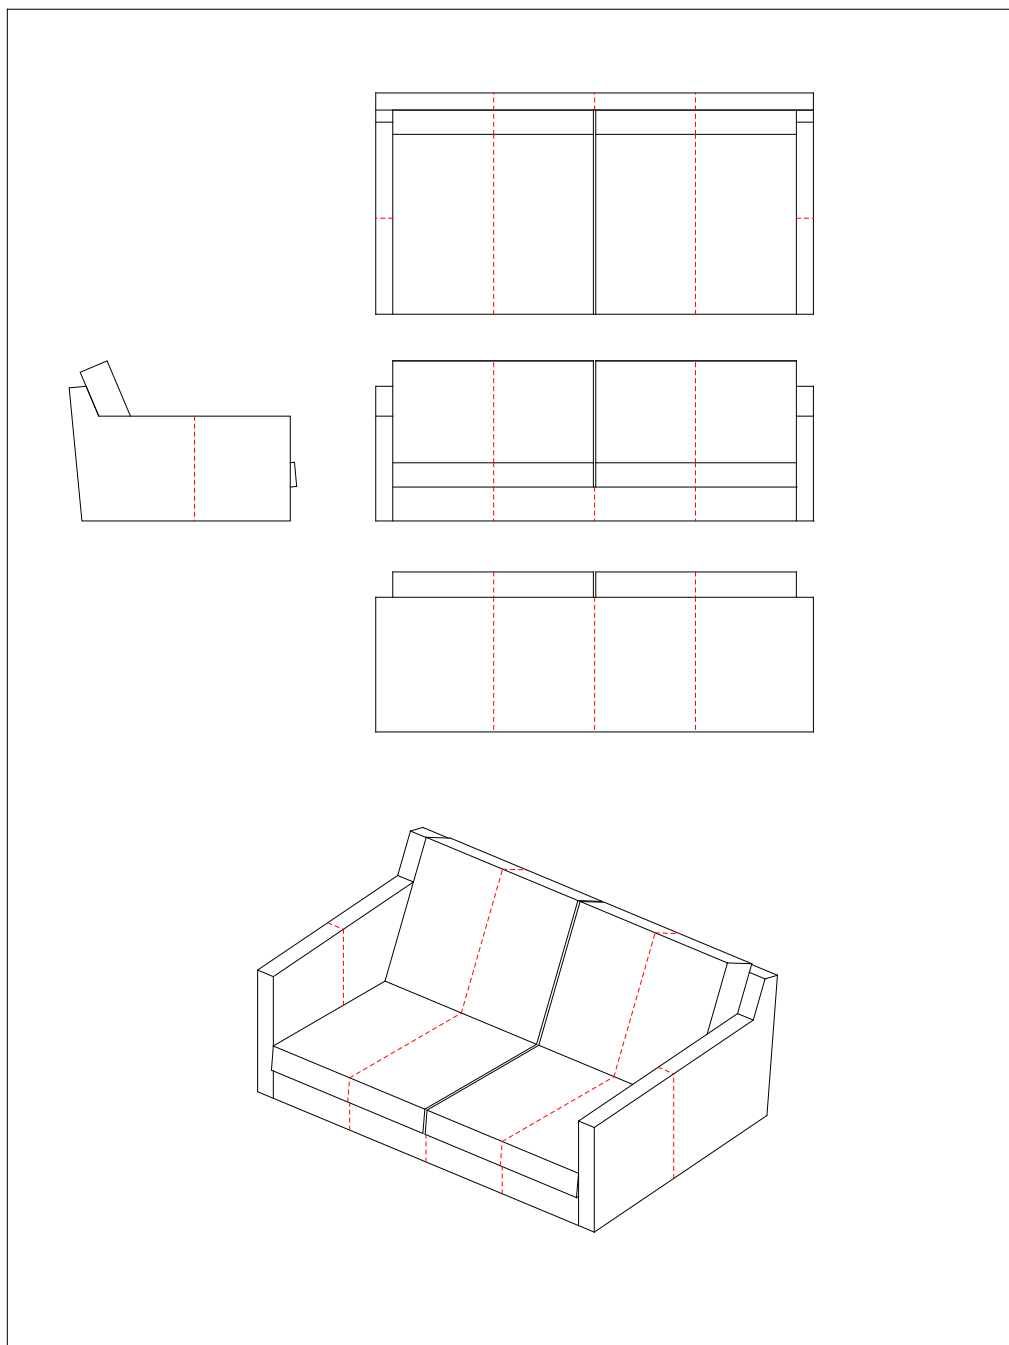

Stitching: Model STREAMLINE, easy chair,
80 x 91 cm in leather, #823-080

Stitching: Model STREAMLINE, sofa,
150 x 91 cm in leather, #823-150

Stitching: Model STREAMLINE, sofa,
160 x 91 cm in leather, #823-160

Stitching: Model STREAMLINE, sofa,
170 x 91 cm in leather, #823-170

Stitching: Model STREAMLINE, sofa,
180 x 91 cm in leather, #823-180

Stitching: Model STREAMLINE, sofa,
190 x 91 cm in leather, #823-190

Stitching: Model STREAMLINE, sofa with chaiselong, right and left, 210 x 151/91 cm in leather, #814-210 / #815-210

Stitching: Model STREAMLINE, sofa with chaiselong, right and left,
220 x 151/91 cm in leather, #814-220 / #815-220

Stitching: Model STREAMLINE, sofa with chaiselong, right and left,
230 x 151/91 cm in leather, #814-230 / #815-230

Stitching: Model STREAMLINE, sofa with chaiselong, right and left,
240 x 151/91 cm in leather, #814-240 / #815-240