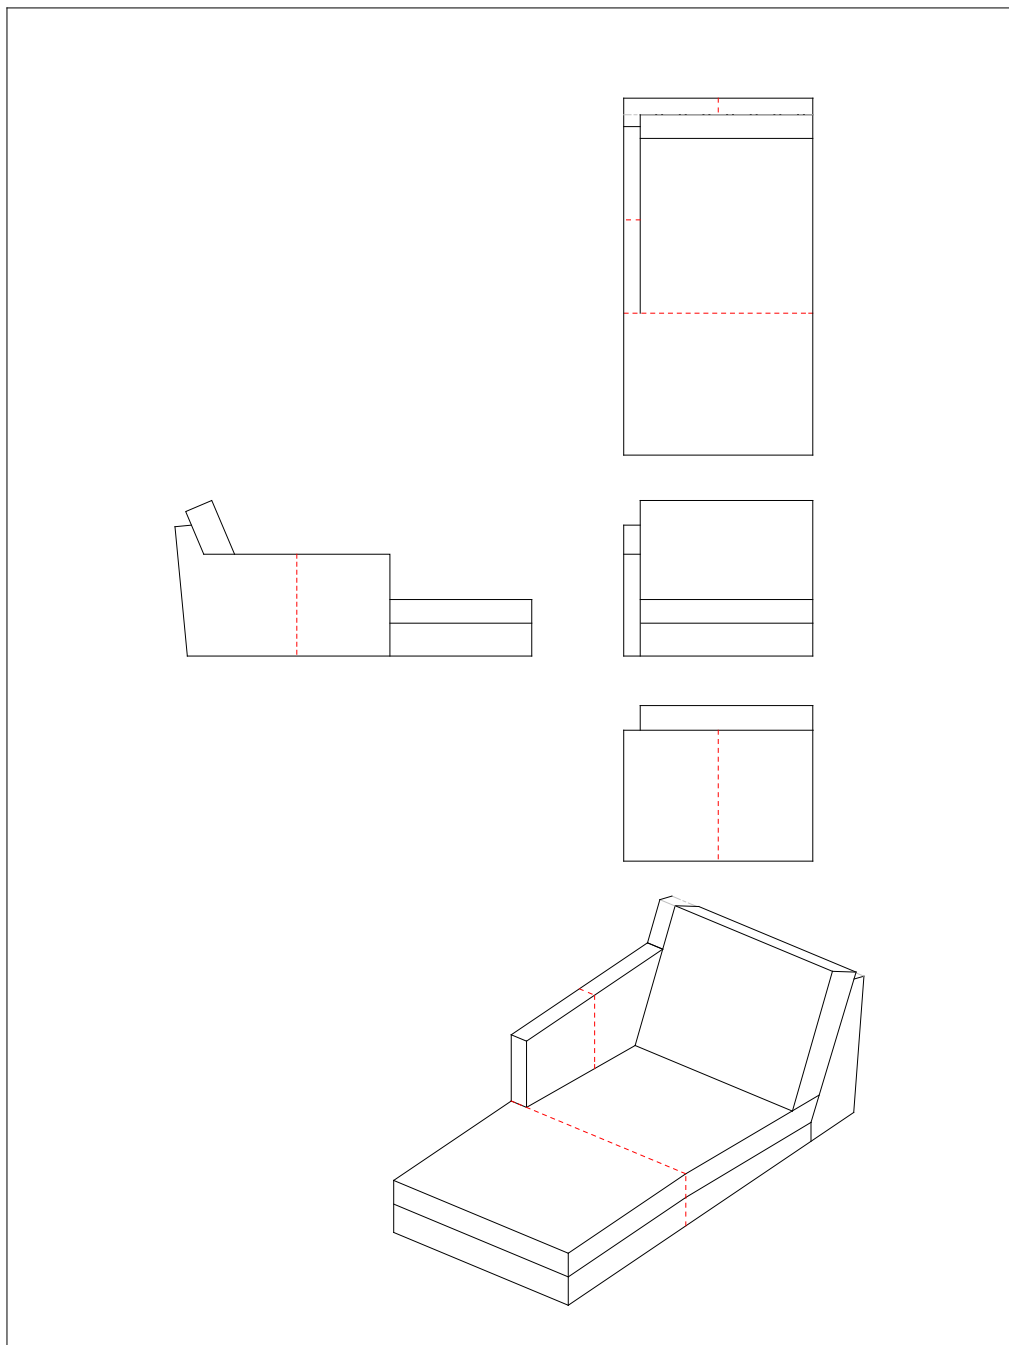

Stitching: Model STREAMLINE, chaiselong, right and left,
80 x 151 cm in leather, #814-145 / 815-145