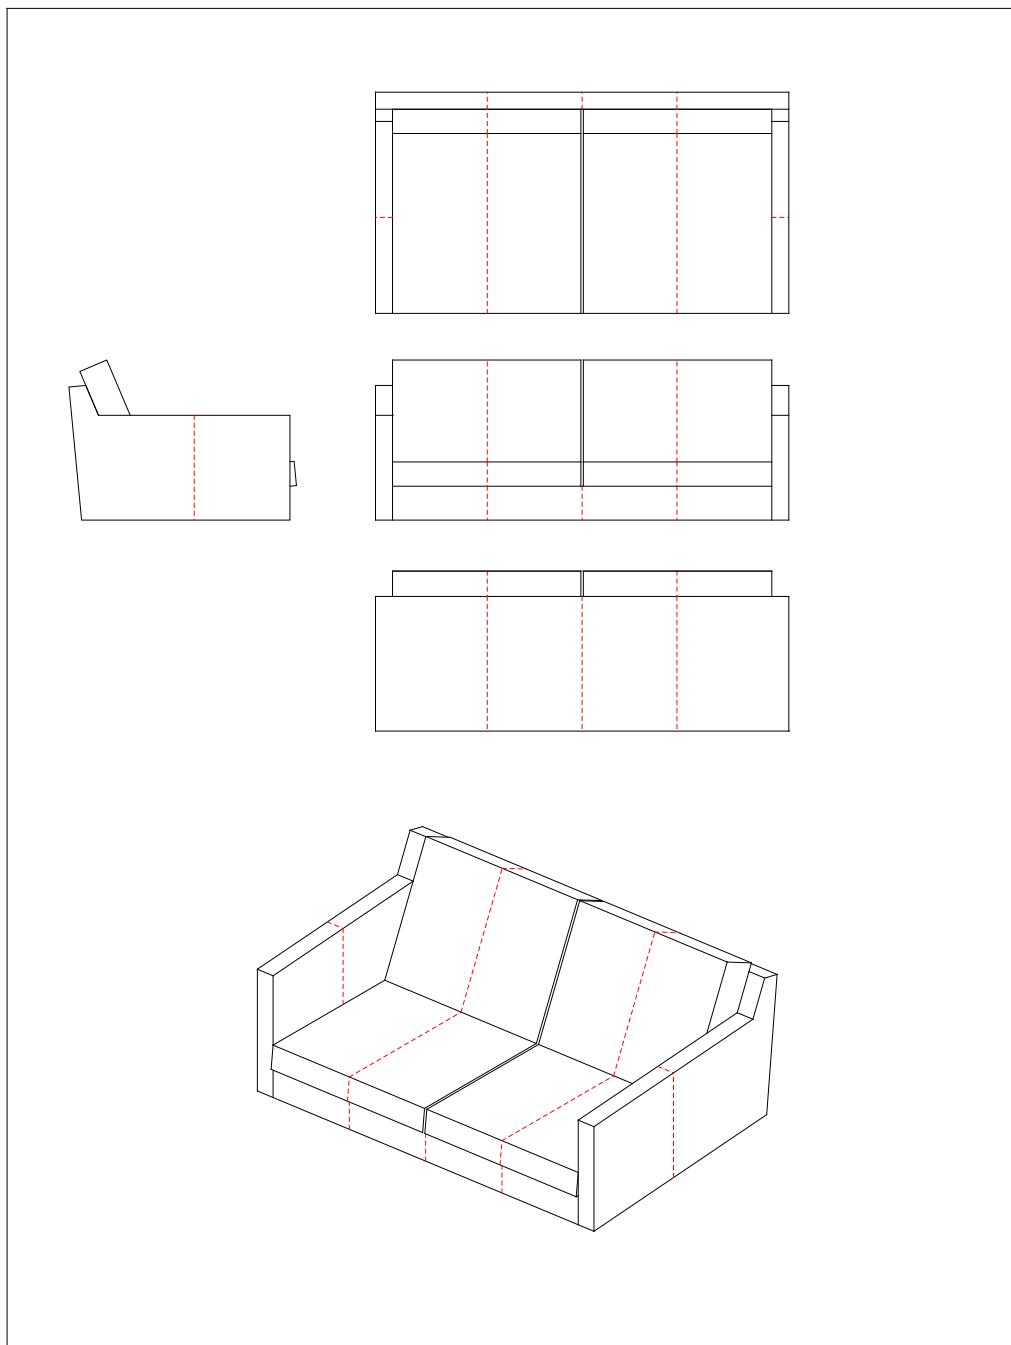

Stitching: Model STREAMLINE, easy chair,
80 x 91 cm in leather, #823-080

Stitching: Model STREAMLINE, sofa,
150 x 91 cm in leather, #823-150

Stitching: Model STREAMLINE, sofa,
160 x 91 cm in leather, #823-160

Stitching: Model STREAMLINE, sofa,
170 x 91 cm in leather, #823-170

Stitching: Model STREAMLINE, sofa,
180 x 91 cm in leather, #823-180

Stitching: Model STREAMLINE, sofa,
190 x 91 cm in leather, #823-190

Stitching: Model STREAMLINE, sofa with chaiselong, right and left, 210 x 151/91 cm in leather, #814-210 / #815-210

Stitching: Model STREAMLINE, sofa with chaiselong, right and left,
220 x 151/91 cm in leather, #814-220 / #815-220

Stitching: Model STREAMLINE, sofa with chaiselong, right and left,
230 x 151/91 cm in leather, #814-230 / #815-230

Stitching: Model STREAMLINE, sofa with chaiselong, right and left,
240 x 151/91 cm in leather, #814-240 / #815-240