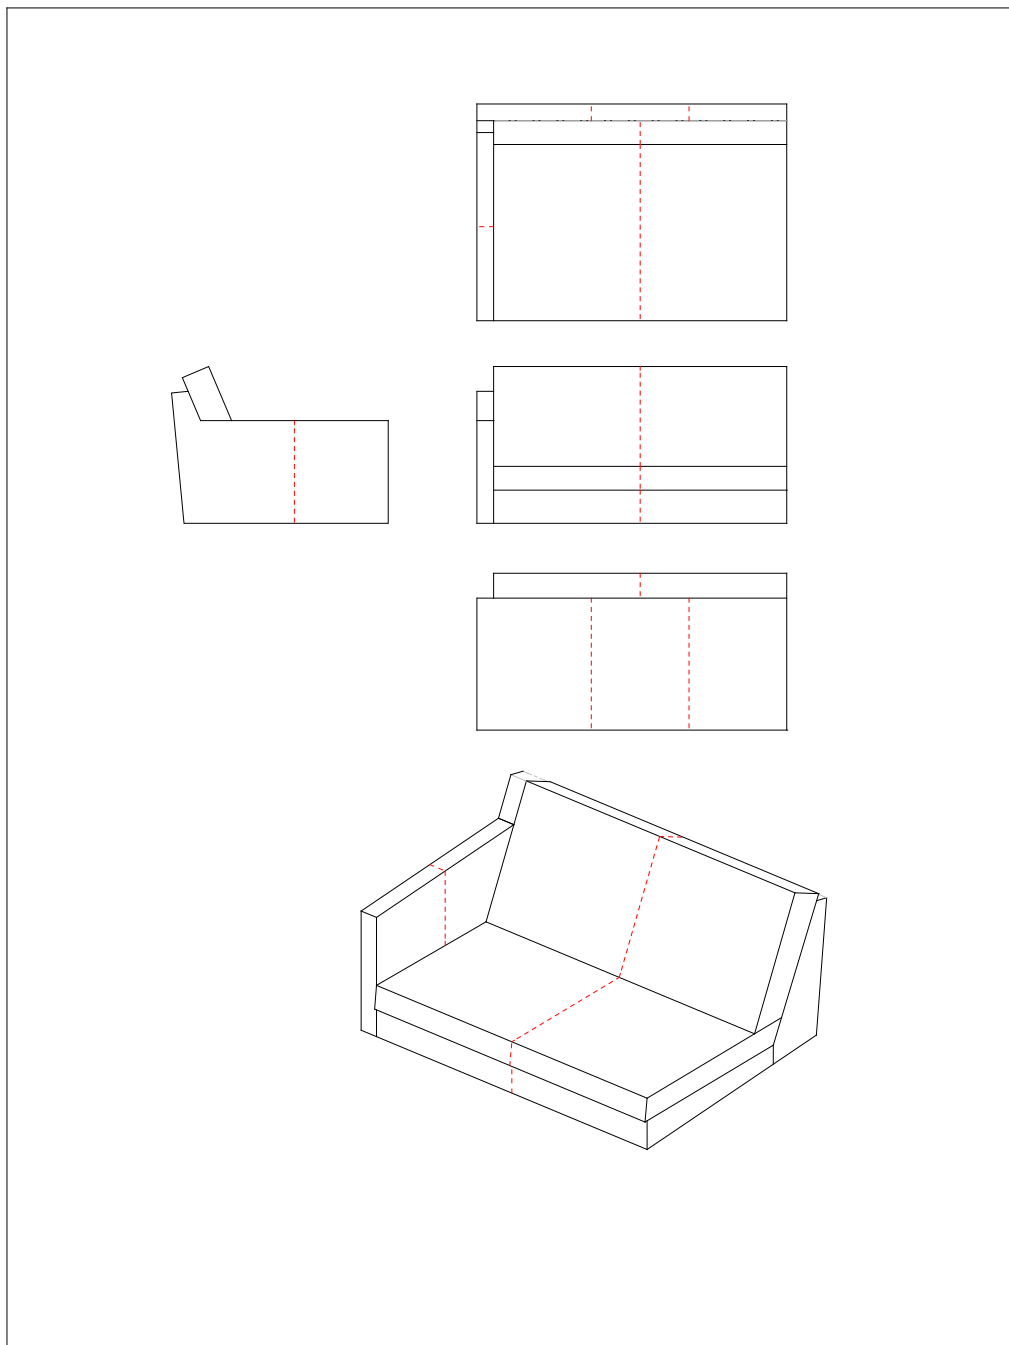

Stitching: Model STREAMLINE, sofa with chaiselong, right and left, 210 x 151/91 cm in leather, #814-210 / #815-210

Stitching: Model STREAMLINE, sofa with chaiselong, right and left,
220 x 151/91 cm in leather, #814-220 / #815-220

Stitching: Model STREAMLINE, sofa with chaiselong, right and left,
230 x 151/91 cm in leather, #814-230 / #815-230

Stitching: Model STREAMLINE, sofa with chaiselong, right and left,
240 x 151/91 cm in leather, #814-240 / #815-240

Stitching: Model STREAMLINE, corner section,
98 x 98 cm in leather, #8209898

Stitching: Model STREAMLINE, closing section, right and left,
130 x 91 cm in leather, #816-130 / 817-130

Stitching: Model STREAMLINE, closing section, right and left,
140 x 91 cm in leather, #816-140 / 817-140

Stitching: Model STREAMLINE, closing section, right and left,
150 x 91 cm in leather, #816-150 / 817-150

Stitching: Model STREAMLINE, closing section, right and left,
160 x 91 cm in leather, #816-160 / 817-160