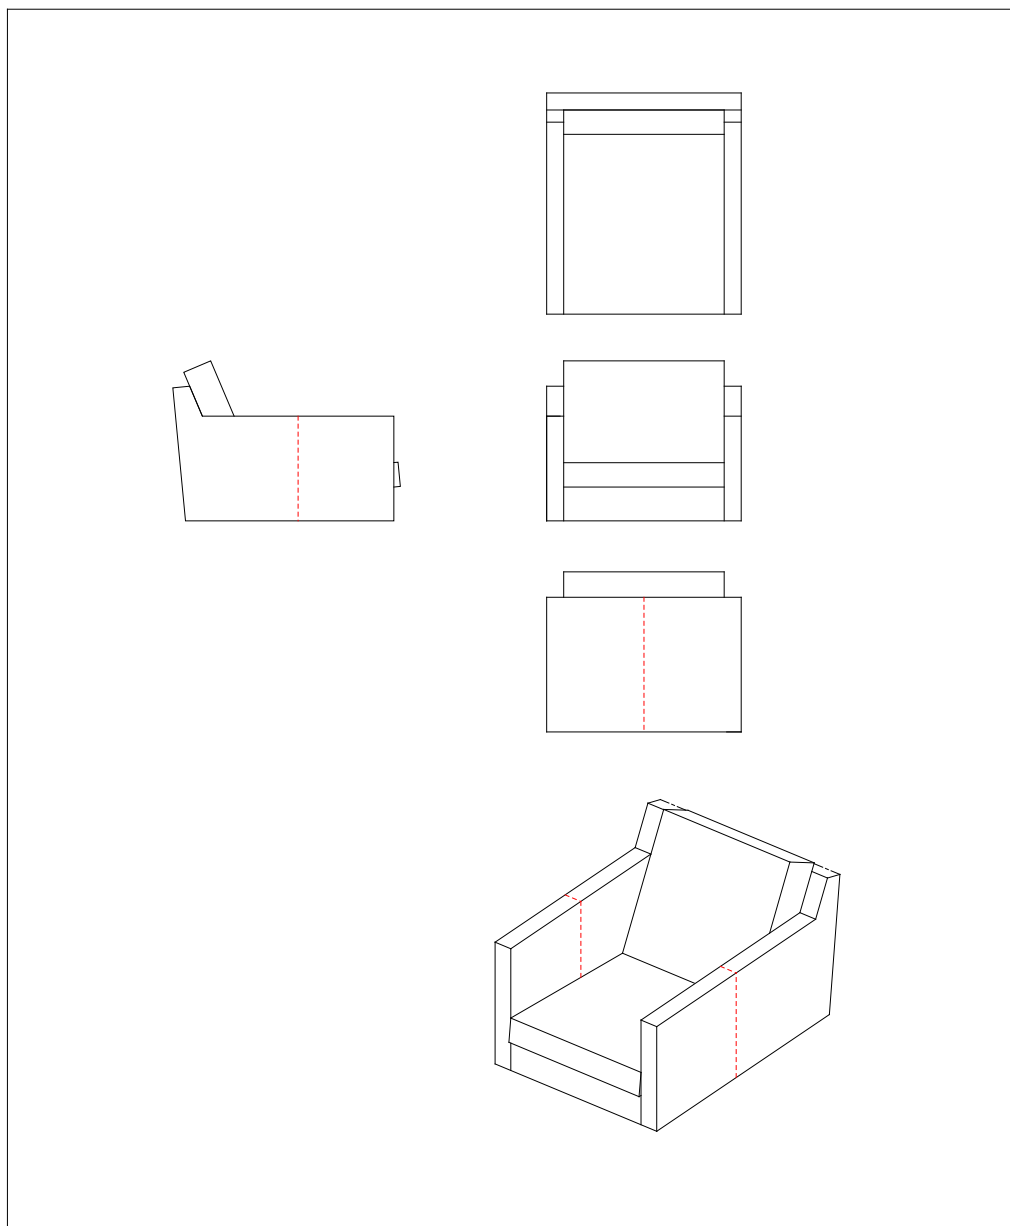

Stitching: Model STREAMLINE, easy chair,
80 x 91 cm in leather, #823-080

Stitching: Model STREAMLINE, sofa,
150 x 91 cm in leather, #823-150

Stitching: Model STREAMLINE, sofa,
160 x 91 cm in leather, #823-160

Stitching: Model STREAMLINE, sofa,
170 x 91 cm in leather, #823-170

Stitching: Model STREAMLINE, sofa,
180 x 91 cm in leather, #823-180

Stitching: Model STREAMLINE, sofa,
190 x 91 cm in leather, #823-190

Stitching: Model STREAMLINE, sofa with chaiselong, right and left, 210 x 151/91 cm in leather, #814-210 / #815-210

Stitching: Model STREAMLINE, sofa with chaiselong, right and left,
220 x 151/91 cm in leather, #814-220 / #815-220

Stitching: Model STREAMLINE, sofa with chaiselong, right and left,
230 x 151/91 cm in leather, #814-230 / #815-230

Stitching: Model STREAMLINE, sofa with chaiselong, right and left,
240 x 151/91 cm in leather, #814-240 / #815-240