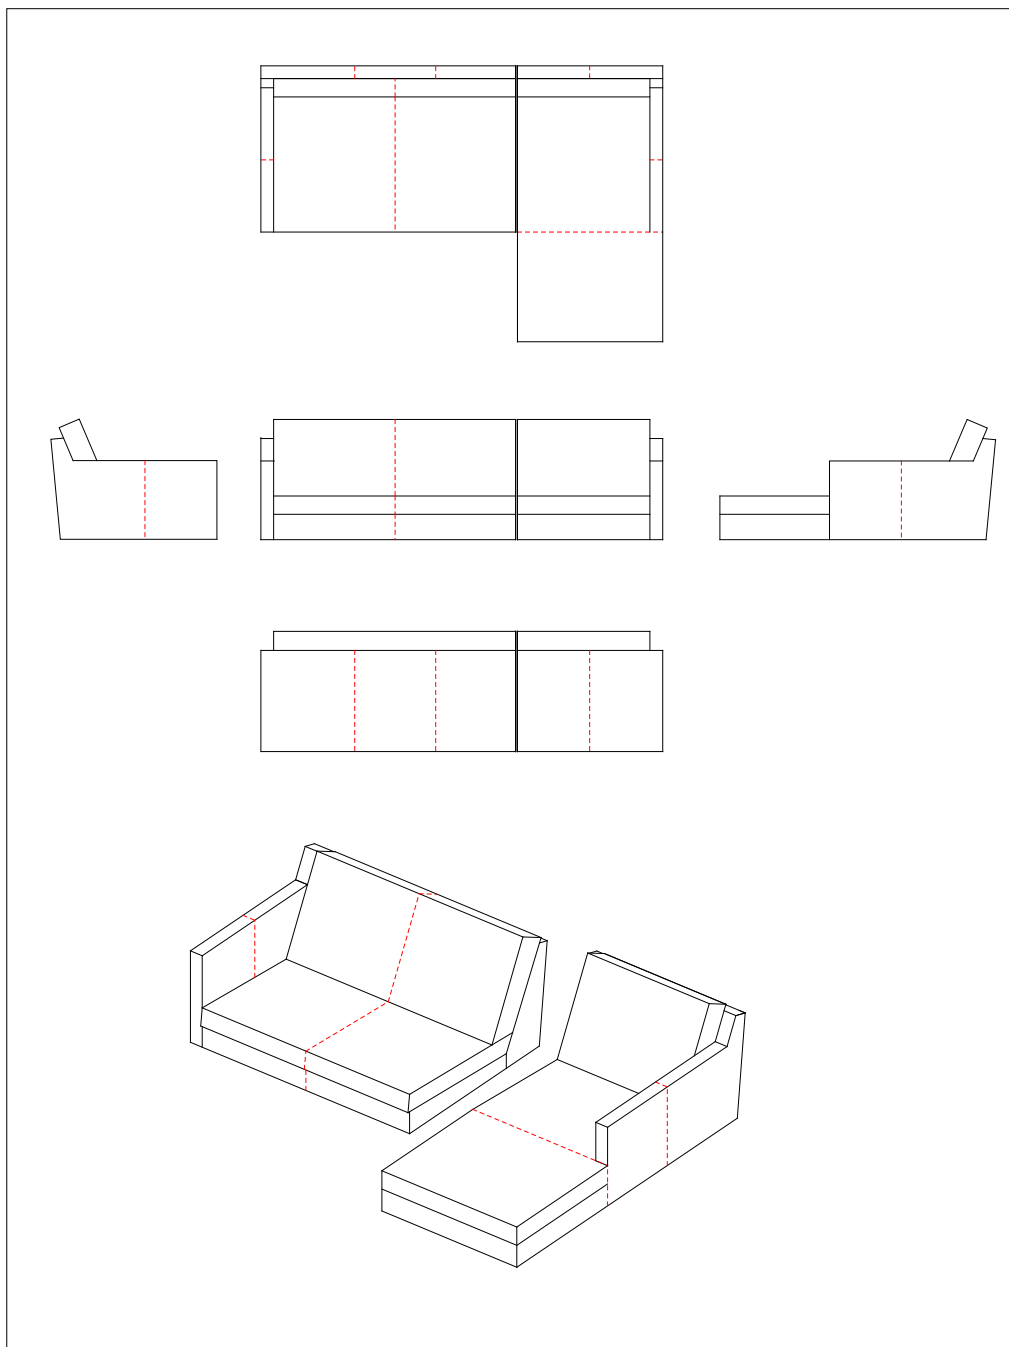

Stitching: Model STREAMLINE, sofa,
170 x 91 cm in leather, #823-170

Stitching: Model STREAMLINE, sofa,
180 x 91 cm in leather, #823-180

Stitching: Model STREAMLINE, sofa,
190 x 91 cm in leather, #823-190

Stitching: Model STREAMLINE, sofa,
200 x 91 cm in leather, #823-200

Stitching: Model STREAMLINE, sofa,
210 x 91 cm in leather, #823-210

Stitching: Model STREAMLINE, sofa,
220 x 91 cm in leather, #823-220

Stitching: Model STREAMLINE, sofa with chaiselong, right and left, 210 x 151/91 cm in leather, #814-210 / #815-210

Stitching: Model STREAMLINE, sofa with chaiselong, right and left,
220 x 151/91 cm in leather, #814-220 / #815-220

Stitching: Model STREAMLINE, sofa with chaiselong, right and left,
230 x 151/91 cm in leather, #814-230 / #815-230

Stitching: Model STREAMLINE, sofa with chaiselong, right and left,
240 x 151/91 cm in leather, #814-240 / #815-240