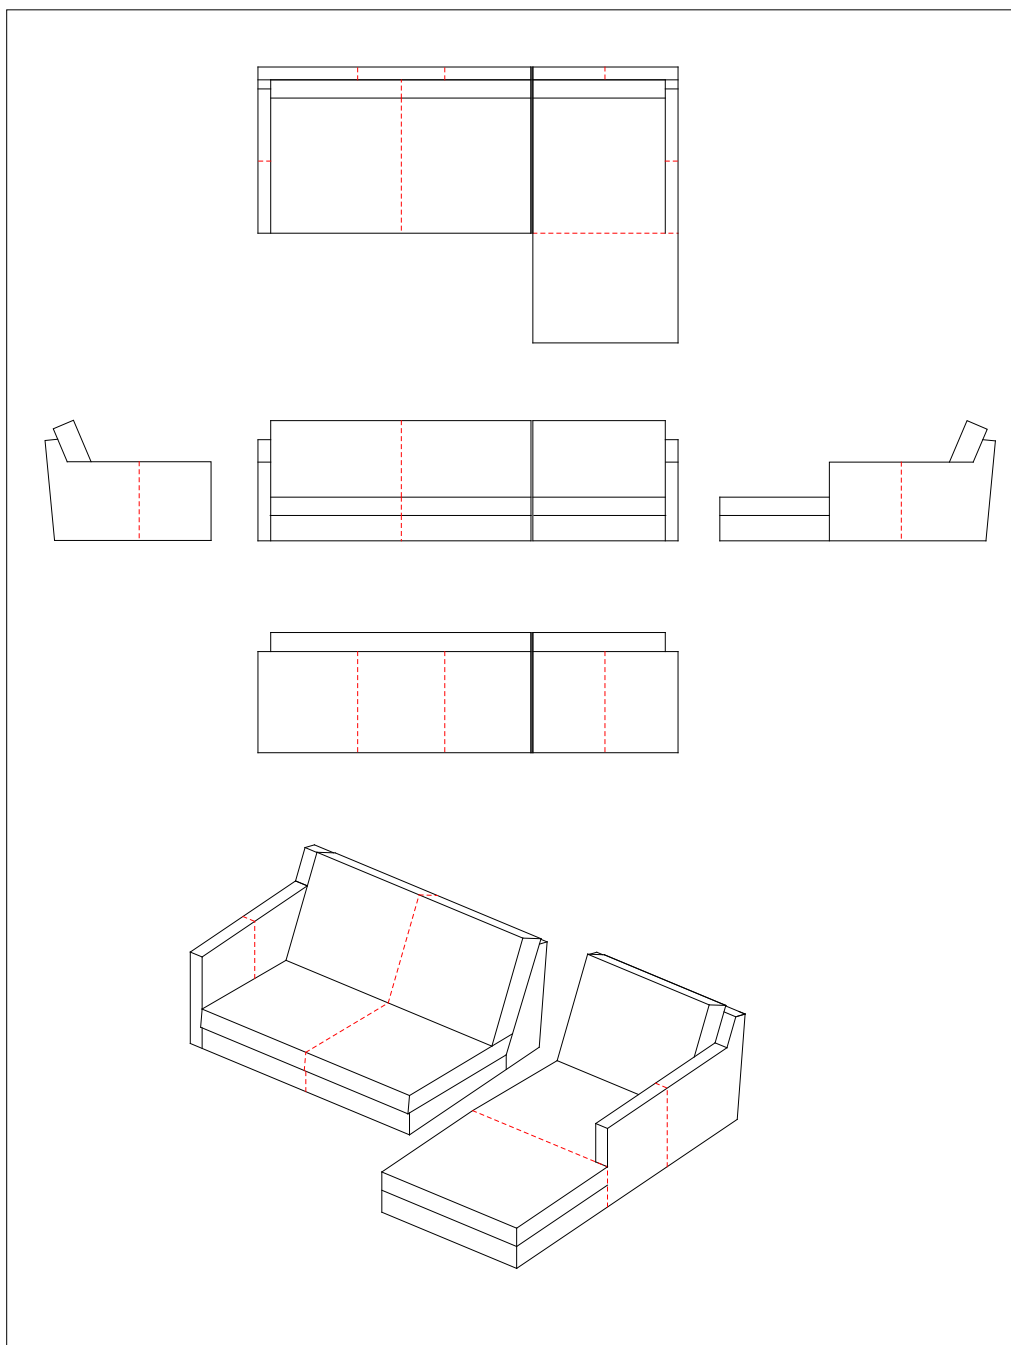

Stitching: Model STREAMLINE, sofa,
170 x 91 cm in leather, #823-170

Stitching: Model STREAMLINE, sofa,
180 x 91 cm in leather, #823-180

Stitching: Model STREAMLINE, sofa,
190 x 91 cm in leather, #823-190

Stitching: Model STREAMLINE, sofa,
200 x 91 cm in leather, #823-200

Stitching: Model STREAMLINE, sofa,
210 x 91 cm in leather, #823-210

Stitching: Model STREAMLINE, sofa,
220 x 91 cm in leather, #823-220

Stitching: Model STREAMLINE, sofa with chaiselong, right and left, 210 x 151/91 cm in leather, #814-210 / #815-210

Stitching: Model STREAMLINE, sofa with chaiselong, right and left,
220 x 151/91 cm in leather, #814-220 / #815-220

Stitching: Model STREAMLINE, sofa with chaiselong, right and left,
230 x 151/91 cm in leather, #814-230 / #815-230

Stitching: Model STREAMLINE, sofa with chaiselong, right and left,
240 x 151/91 cm in leather, #814-240 / #815-240