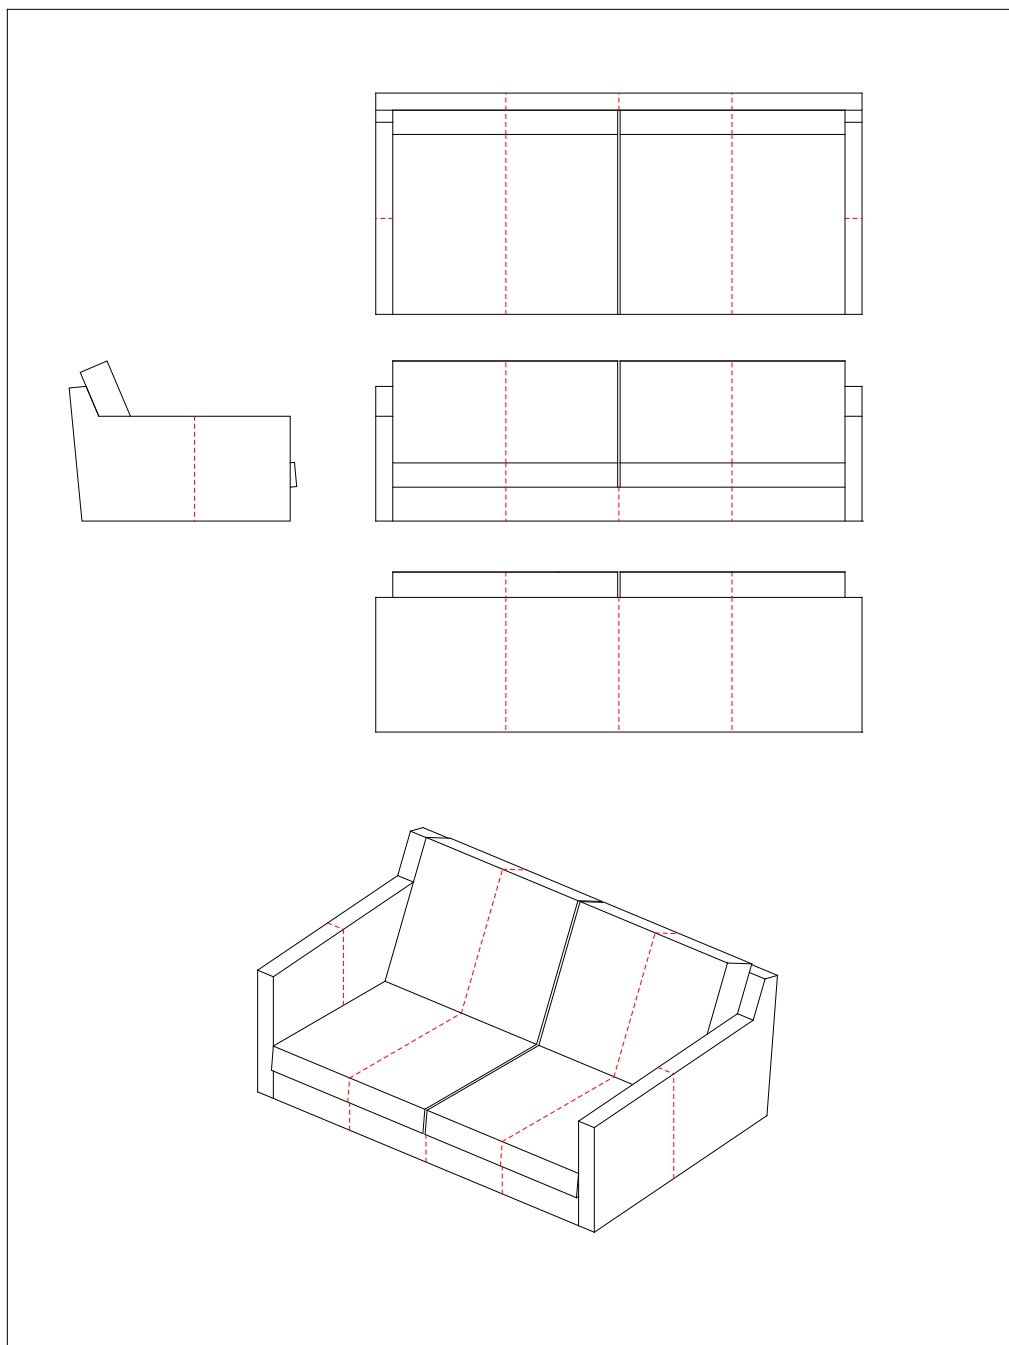

Stitching: Model STREAMLINE, easy chair,
80 x 91 cm in leather, #823-080

Stitching: Model STREAMLINE, sofa,
150 x 91 cm in leather, #823-150

Stitching: Model STREAMLINE, sofa,
160 x 91 cm in leather, #823-160

Stitching: Model STREAMLINE, sofa,
170 x 91 cm in leather, #823-170

Stitching: Model STREAMLINE, sofa,
180 x 91 cm in leather, #823-180

Stitching: Model STREAMLINE, sofa,
190 x 91 cm in leather, #823-190

Stitching: Model STREAMLINE, sofa,
200 x 91 cm in leather, #823-200

Stitching: Model STREAMLINE, sofa,
210 x 91 cm in leather, #823-210

Stitching: Model STREAMLINE, sofa,
220 x 91 cm in leather, #823-220

Stitching: Model STREAMLINE, sofa with chaiselong, right and left, 210 x 151/91 cm in leather, #814-210 / #815-210

Stitching: Model STREAMLINE, sofa with chaiselong, right and left,
220 x 151/91 cm in leather, #814-220 / #815-220