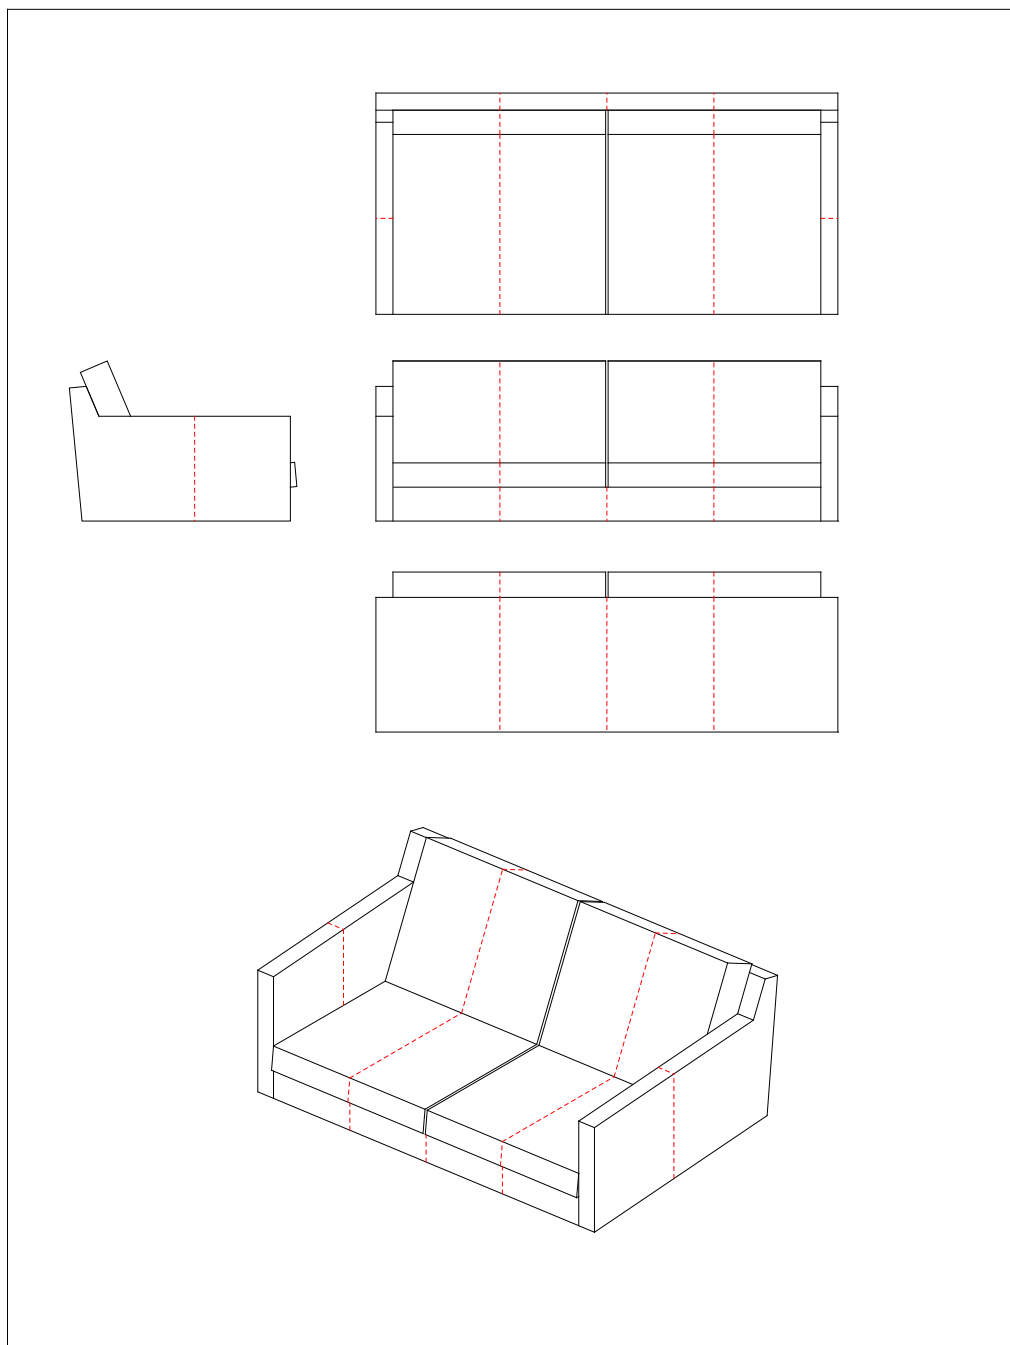

Stitching: Model STREAMLINE, easy chair,
80 x 91 cm in leather, #823-080

Stitching: Model STREAMLINE, sofa,
150 x 91 cm in leather, #823-150

Stitching: Model STREAMLINE, sofa,
160 x 91 cm in leather, #823-160

Stitching: Model STREAMLINE, sofa,
170 x 91 cm in leather, #823-170

Stitching: Model STREAMLINE, sofa,
180 x 91 cm in leather, #823-180

Stitching: Model STREAMLINE, sofa,
190 x 91 cm in leather, #823-190

Stitching: Model STREAMLINE, sofa with chaiselong, right and left, 210 x 151/91 cm in leather, #814-210 / #815-210

Stitching: Model STREAMLINE, sofa with chaiselong, right and left,
220 x 151/91 cm in leather, #814-220 / #815-220

Stitching: Model STREAMLINE, sofa with chaiselong, right and left,
230 x 151/91 cm in leather, #814-230 / #815-230

Stitching: Model STREAMLINE, sofa with chaiselong, right and left,
240 x 151/91 cm in leather, #814-240 / #815-240