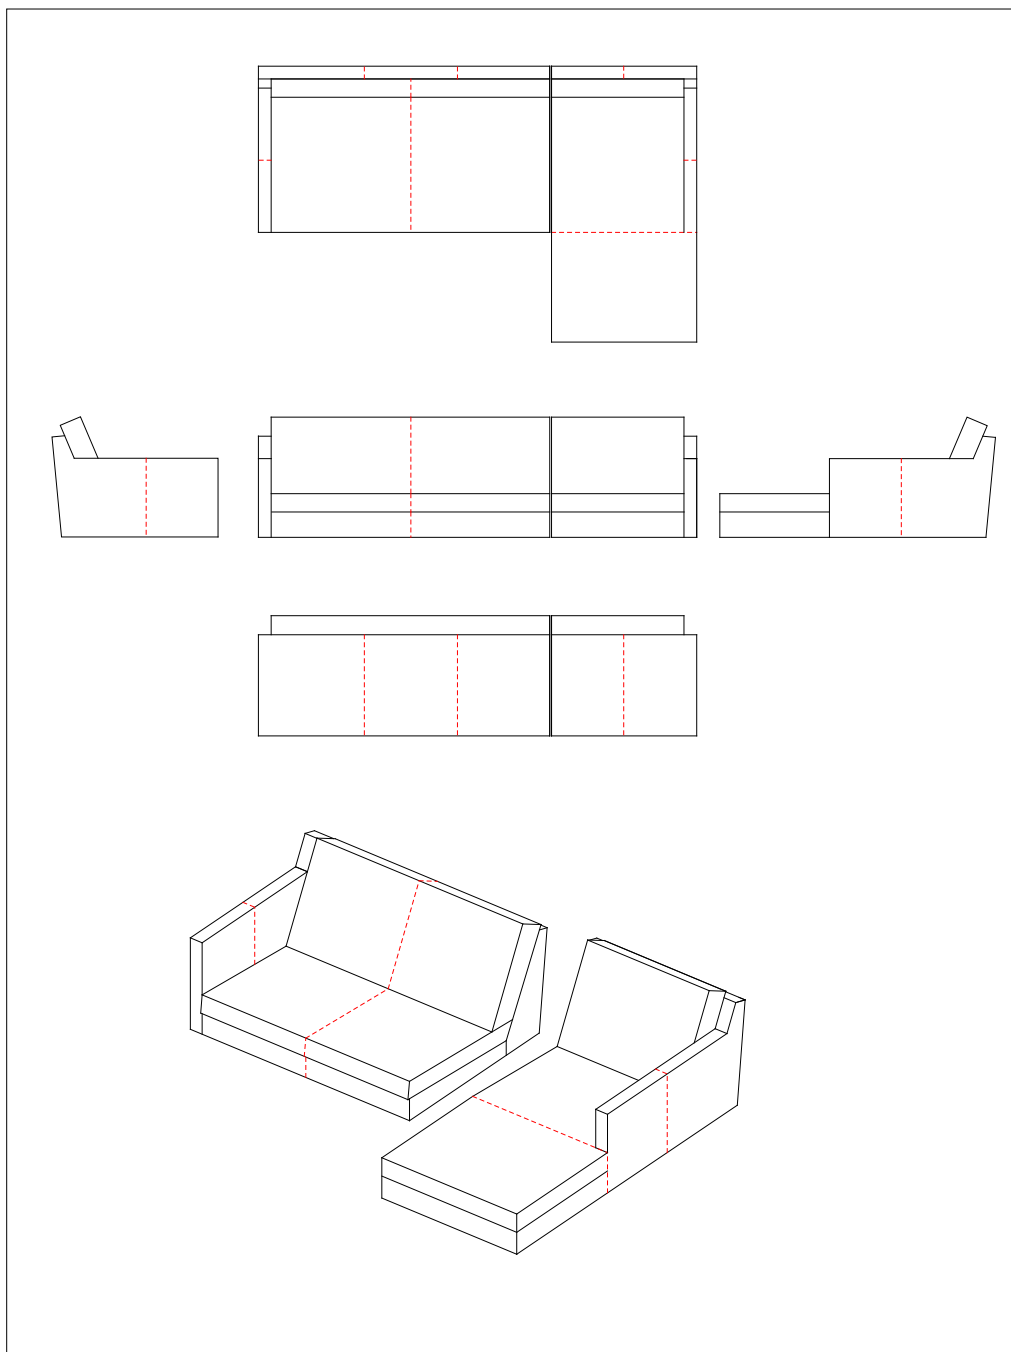

Stitching: Model STREAMLINE, sofa,
200 x 91 cm in leather, #823-200

Stitching: Model STREAMLINE, sofa,
210 x 91 cm in leather, #823-210

Stitching: Model STREAMLINE, sofa,
220 x 91 cm in leather, #823-220

Stitching: Model STREAMLINE, sofa with chaiselong, right and left, 210 x 151/91 cm in leather, #814-210 / #815-210

Stitching: Model STREAMLINE, sofa with chaiselong, right and left,
220 x 151/91 cm in leather, #814-220 / #815-220

Stitching: Model STREAMLINE, sofa with chaiselong, right and left,
230 x 151/91 cm in leather, #814-230 / #815-230

Stitching: Model STREAMLINE, sofa with chaiselong, right and left,
240 x 151/91 cm in leather, #814-240 / #815-240

Stitching: Model STREAMLINE, corner section,
98 x 98 cm in leather, #8209898

Stitching: Model STREAMLINE, closing section, right and left,
130 x 91 cm in leather, #816-130 / 817-130

Stitching: Model STREAMLINE, closing section, right and left,
140 x 91 cm in leather, #816-140 / 817-140