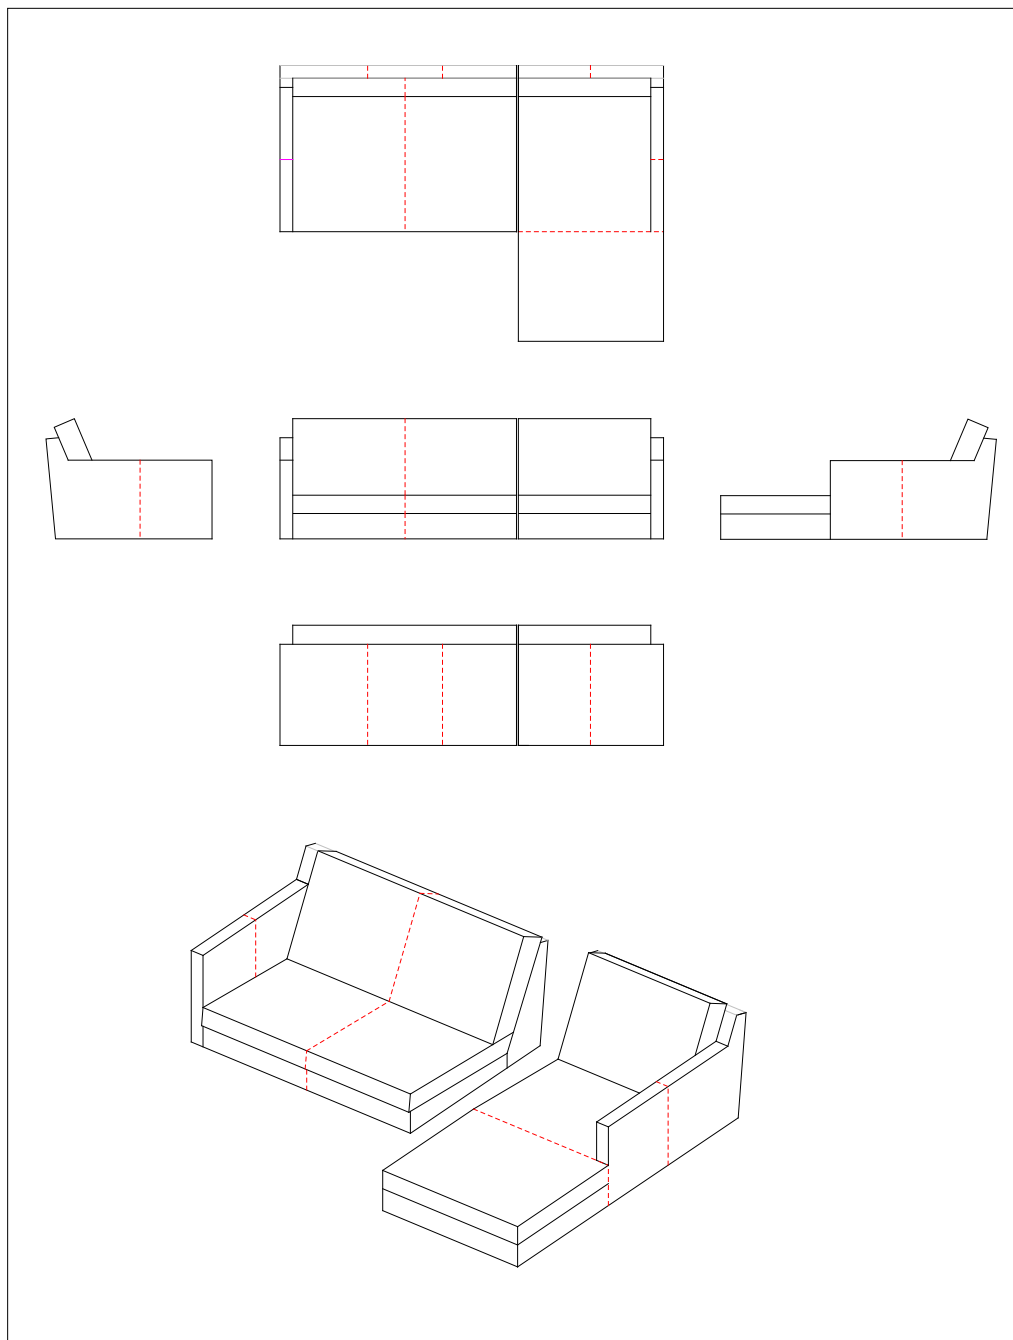

Stitching: Model STREAMLINE, sofa,
170 x 91 cm in leather, #823-170

Stitching: Model STREAMLINE, sofa,
180 x 91 cm in leather, #823-180

Stitching: Model STREAMLINE, sofa,
190 x 91 cm in leather, #823-190

Stitching: Model STREAMLINE, sofa,
200 x 91 cm in leather, #823-200

Stitching: Model STREAMLINE, sofa,
210 x 91 cm in leather, #823-210

Stitching: Model STREAMLINE, sofa,
220 x 91 cm in leather, #823-220

Stitching: Model STREAMLINE, sofa with chaiselong, right and left, 210 x 151/91 cm in leather, #814-210 / #815-210

Stitching: Model STREAMLINE, sofa with chaiselong, right and left,
220 x 151/91 cm in leather, #814-220 / #815-220

Stitching: Model STREAMLINE, sofa with chaiselong, right and left,
230 x 151/91 cm in leather, #814-230 / #815-230

Stitching: Model STREAMLINE, sofa with chaiselong, right and left,
240 x 151/91 cm in leather, #814-240 / #815-240