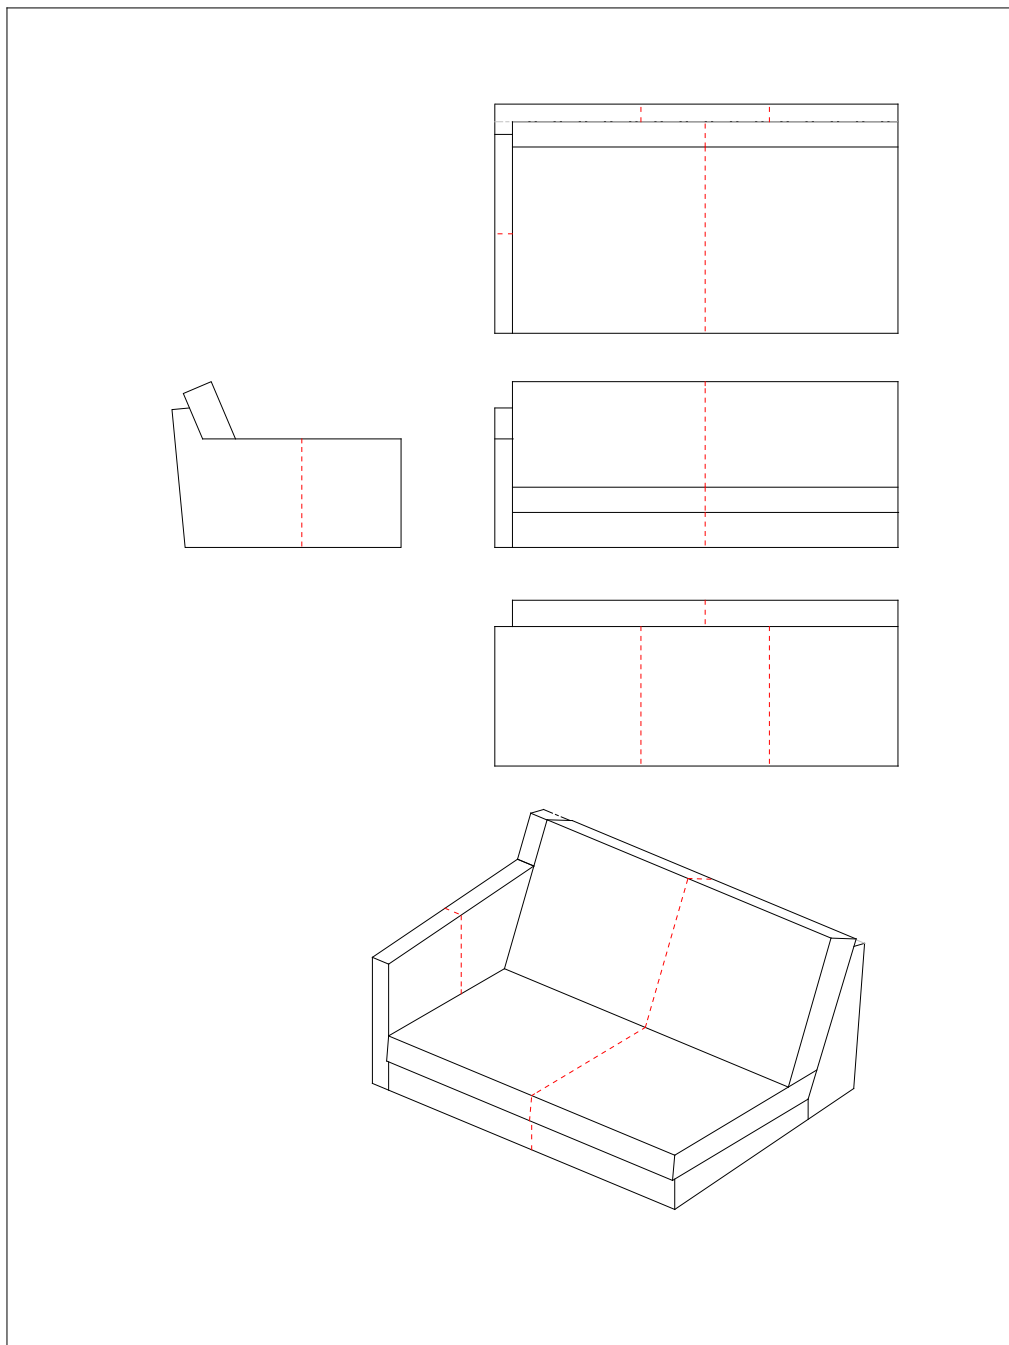

Stitching: Model STREAMLINE, sofa with chaiselong, right and left, 210 x 151/91 cm in leather, #814-210 / #815-210

Stitching: Model STREAMLINE, sofa with chaiselong, right and left,
220 x 151/91 cm in leather, #814-220 / #815-220

Stitching: Model STREAMLINE, sofa with chaiselong, right and left,
230 x 151/91 cm in leather, #814-230 / #815-230

Stitching: Model STREAMLINE, sofa with chaiselong, right and left,
240 x 151/91 cm in leather, #814-240 / #815-240

Stitching: Model STREAMLINE, corner section,
98 x 98 cm in leather, #8209898

Stitching: Model STREAMLINE, closing section, right and left,
130 x 91 cm in leather, #816-130 / 817-130

Stitching: Model STREAMLINE, closing section, right and left,
140 x 91 cm in leather, #816-140 / 817-140

Stitching: Model STREAMLINE, closing section, right and left,
150 x 91 cm in leather, #816-150 / 817-150

Stitching: Model STREAMLINE, closing section, right and left,
160 x 91 cm in leather, #816-160 / 817-160