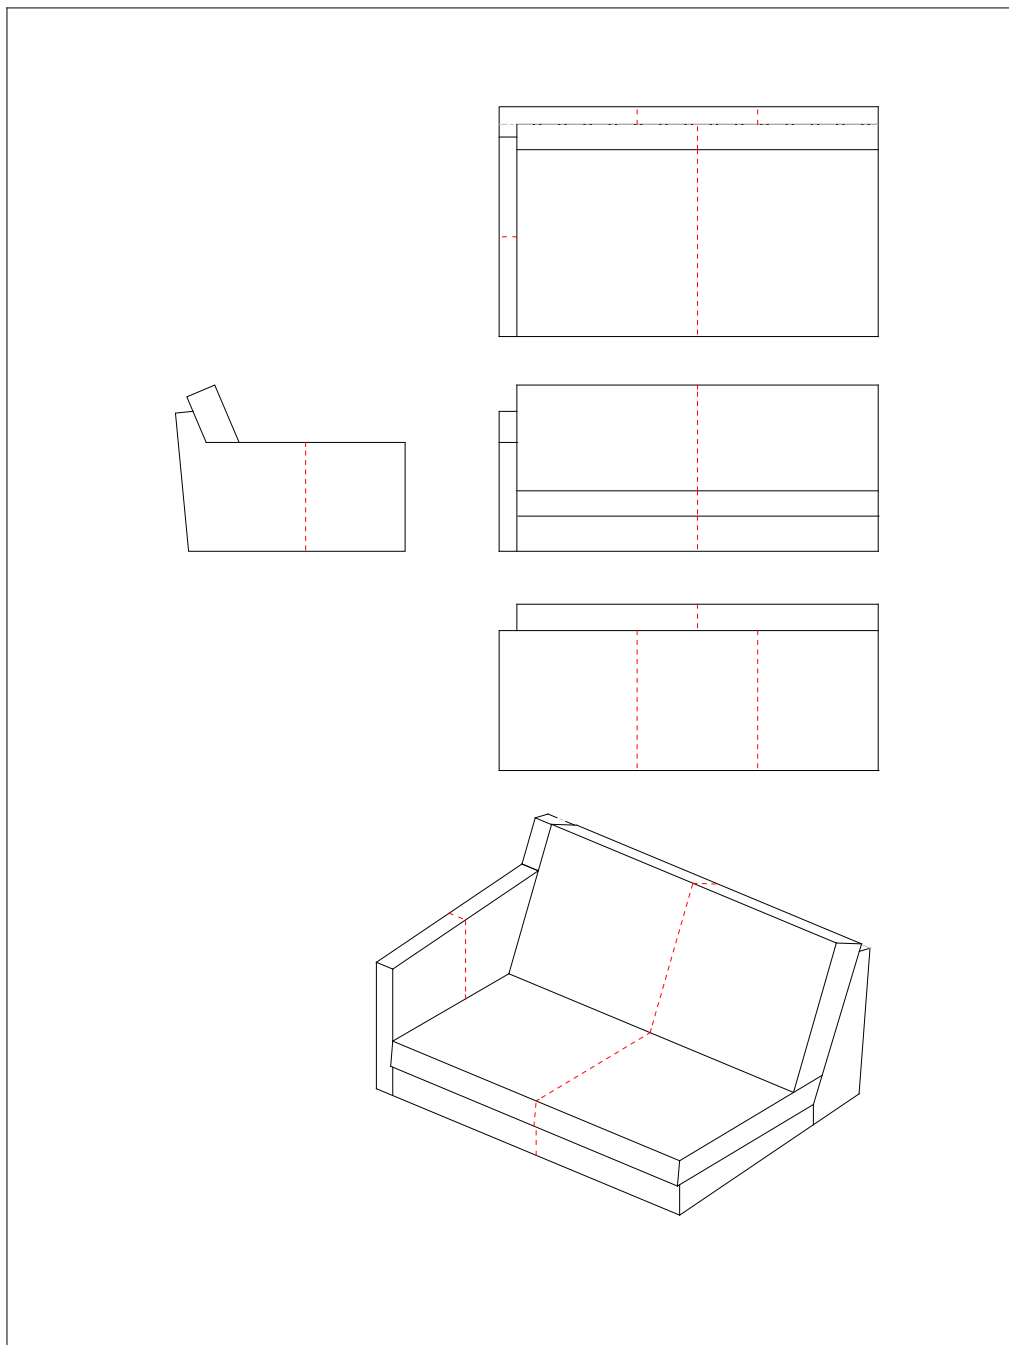

Stitching: Model STREAMLINE, sofa with chaiselong, right and left, 210 x 151/91 cm in leather, #814-210 / #815-210

Stitching: Model STREAMLINE, sofa with chaiselong, right and left,
220 x 151/91 cm in leather, #814-220 / #815-220

Stitching: Model STREAMLINE, sofa with chaiselong, right and left,
230 x 151/91 cm in leather, #814-230 / #815-230

Stitching: Model STREAMLINE, sofa with chaiselong, right and left,
240 x 151/91 cm in leather, #814-240 / #815-240

Stitching: Model STREAMLINE, corner section,
98 x 98 cm in leather, #8209898

Stitching: Model STREAMLINE, closing section, right and left,
130 x 91 cm in leather, #816-130 / 817-130

Stitching: Model STREAMLINE, closing section, right and left,
140 x 91 cm in leather, #816-140 / 817-140

Stitching: Model STREAMLINE, closing section, right and left,
150 x 91 cm in leather, #816-150 / 817-150

Stitching: Model STREAMLINE, closing section, right and left,
160 x 91 cm in leather, #816-160 / 817-160