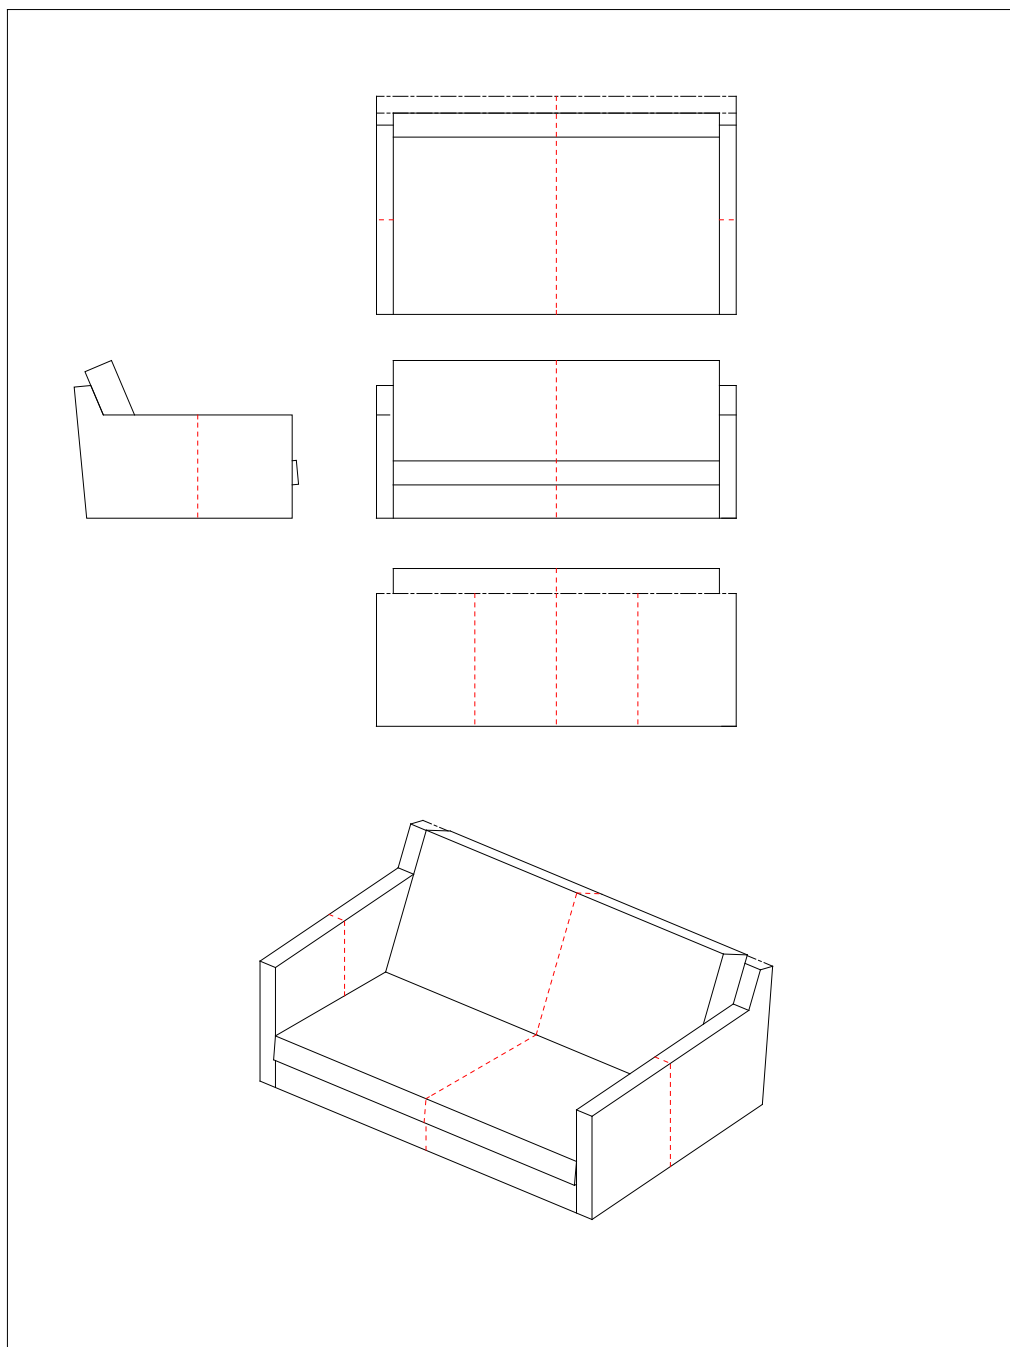

Stitching: Model STREAMLINE, easy chair,
80 x 91 cm in leather, #823-080

Stitching: Model STREAMLINE, sofa,
150 x 91 cm in leather, #823-150

Stitching: Model STREAMLINE, sofa,
160 x 91 cm in leather, #823-160

Stitching: Model STREAMLINE, sofa,
170 x 91 cm in leather, #823-170

Stitching: Model STREAMLINE, sofa,
180 x 91 cm in leather, #823-180

Stitching: Model STREAMLINE, sofa,
190 x 91 cm in leather, #823-190

Stitching: Model STREAMLINE, sofa with chaiselong, right and left, 210 x 151/91 cm in leather, #814-210 / #815-210

Stitching: Model STREAMLINE, sofa with chaiselong, right and left,
220 x 151/91 cm in leather, #814-220 / #815-220

Stitching: Model STREAMLINE, sofa with chaiselong, right and left,
230 x 151/91 cm in leather, #814-230 / #815-230

Stitching: Model STREAMLINE, sofa with chaiselong, right and left,
240 x 151/91 cm in leather, #814-240 / #815-240