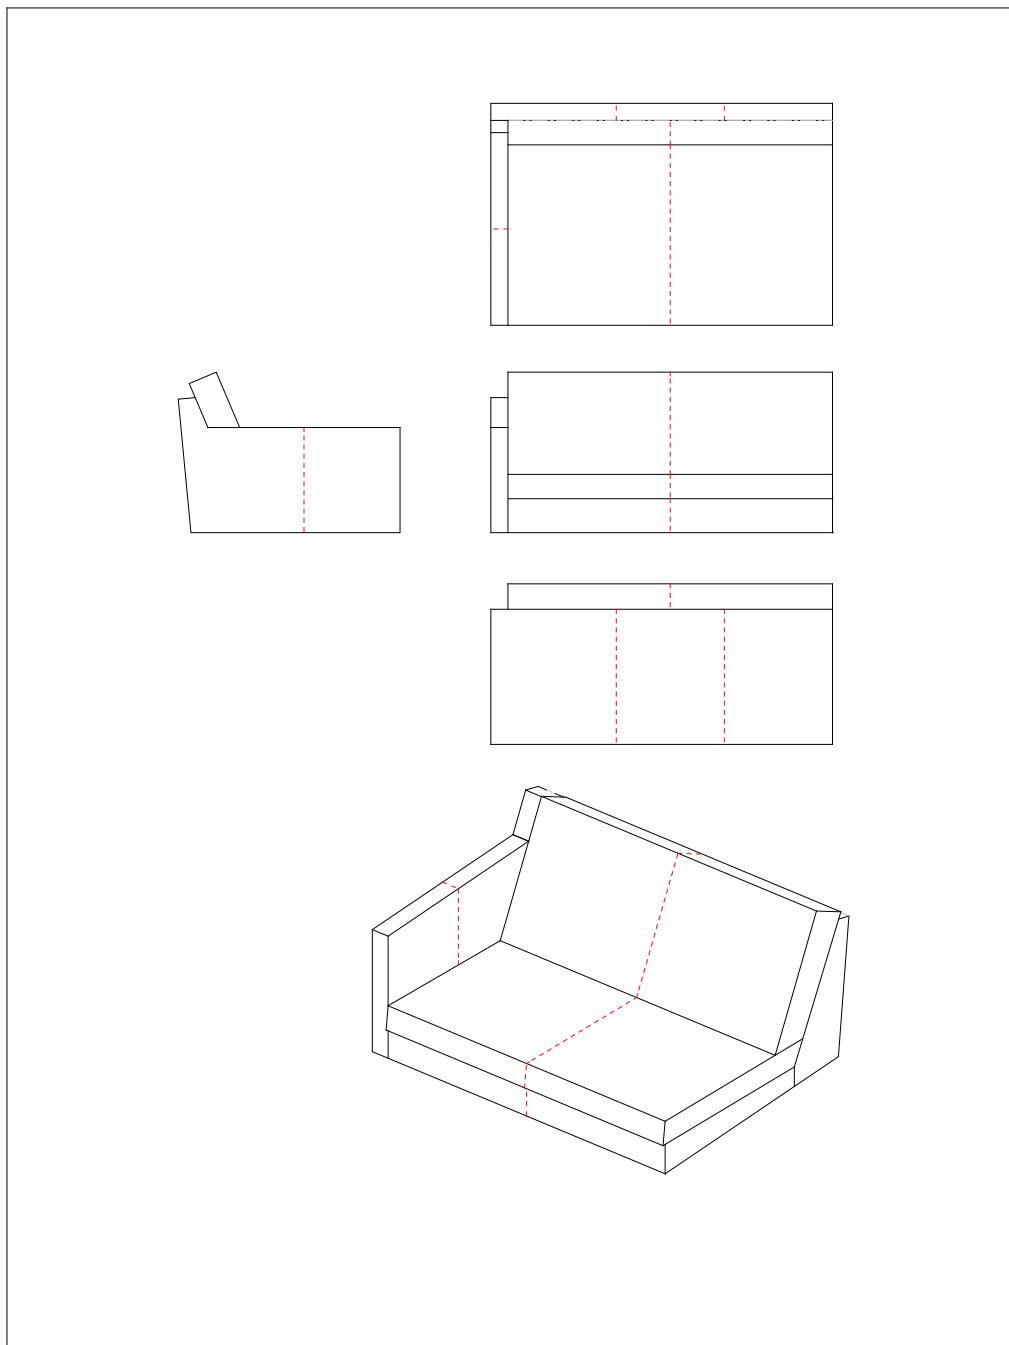

Stitching: Model STREAMLINE, sofa with chaiselong, right and left, 210 x 151/91 cm in leather, #814-210 / #815-210

Stitching: Model STREAMLINE, sofa with chaiselong, right and left,
220 x 151/91 cm in leather, #814-220 / #815-220

Stitching: Model STREAMLINE, sofa with chaiselong, right and left,
230 x 151/91 cm in leather, #814-230 / #815-230

Stitching: Model STREAMLINE, sofa with chaiselong, right and left,
240 x 151/91 cm in leather, #814-240 / #815-240

Stitching: Model STREAMLINE, corner section,
98 x 98 cm in leather, #8209898

Stitching: Model STREAMLINE, closing section, right and left,
130 x 91 cm in leather, #816-130 / 817-130

Stitching: Model STREAMLINE, closing section, right and left,
140 x 91 cm in leather, #816-140 / 817-140

Stitching: Model STREAMLINE, closing section, right and left,
150 x 91 cm in leather, #816-150 / 817-150

Stitching: Model STREAMLINE, closing section, right and left,
160 x 91 cm in leather, #816-160 / 817-160