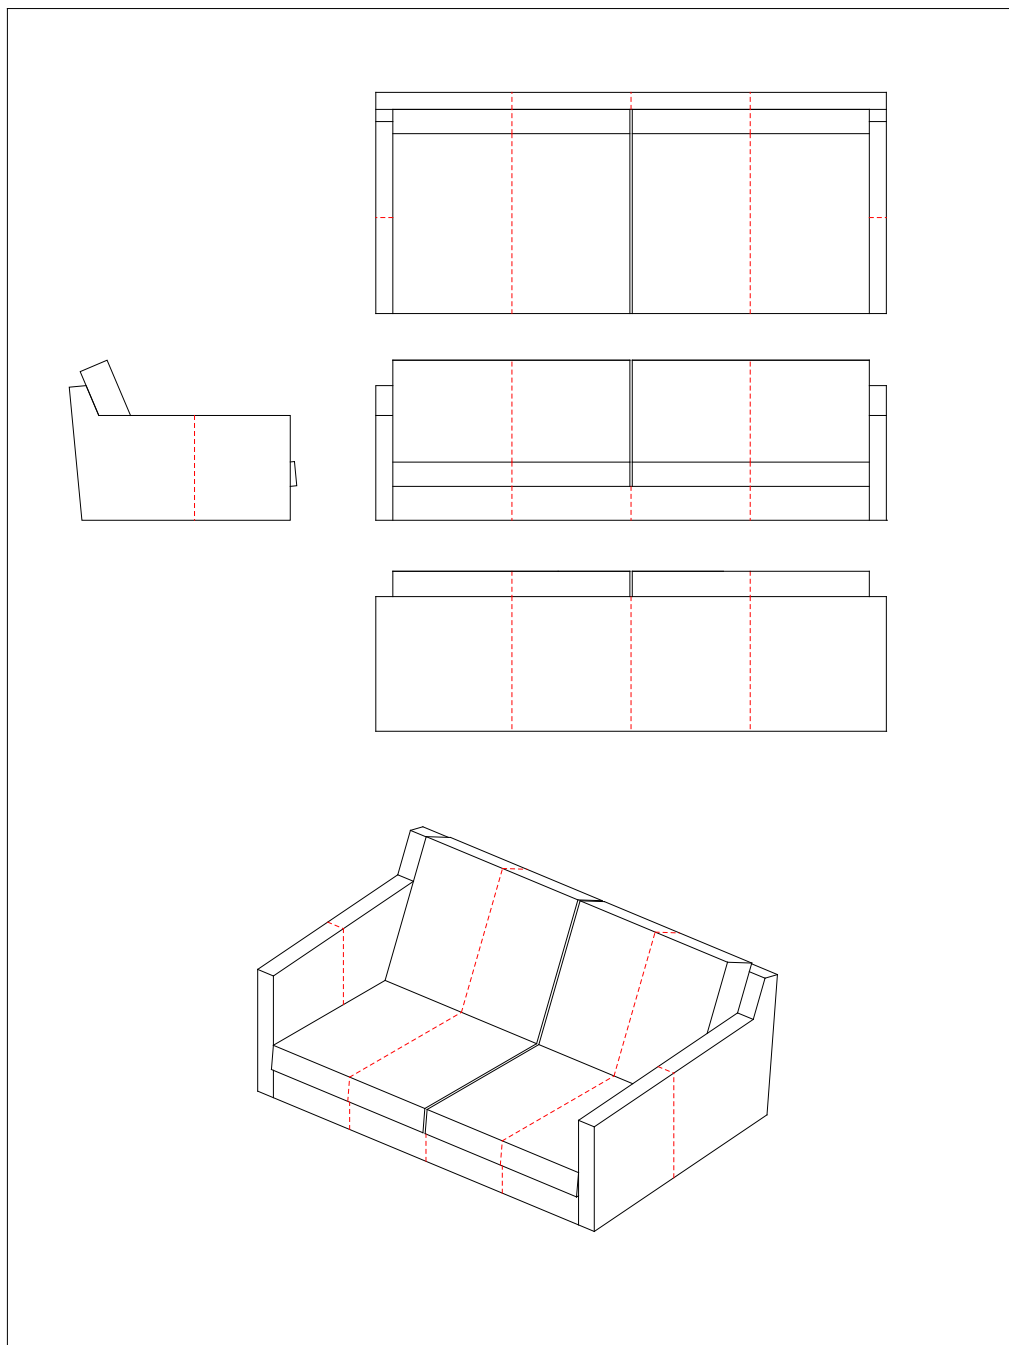

Stitching: Model STREAMLINE, easy chair,
80 x 91 cm in leather, #823-080

Stitching: Model STREAMLINE, sofa,
150 x 91 cm in leather, #823-150

Stitching: Model STREAMLINE, sofa,
160 x 91 cm in leather, #823-160

Stitching: Model STREAMLINE, sofa,
170 x 91 cm in leather, #823-170

Stitching: Model STREAMLINE, sofa,
180 x 91 cm in leather, #823-180

Stitching: Model STREAMLINE, sofa,
190 x 91 cm in leather, #823-190

Stitching: Model STREAMLINE, sofa,
200 x 91 cm in leather, #823-200

Stitching: Model STREAMLINE, sofa,
210 x 91 cm in leather, #823-210

Stitching: Model STREAMLINE, sofa,
220 x 91 cm in leather, #823-220

Stitching: Model STREAMLINE, sofa with chaiselong, right and left, 210 x 151/91 cm in leather, #814-210 / #815-210

Stitching: Model STREAMLINE, sofa with chaiselong, right and left,
220 x 151/91 cm in leather, #814-220 / #815-220