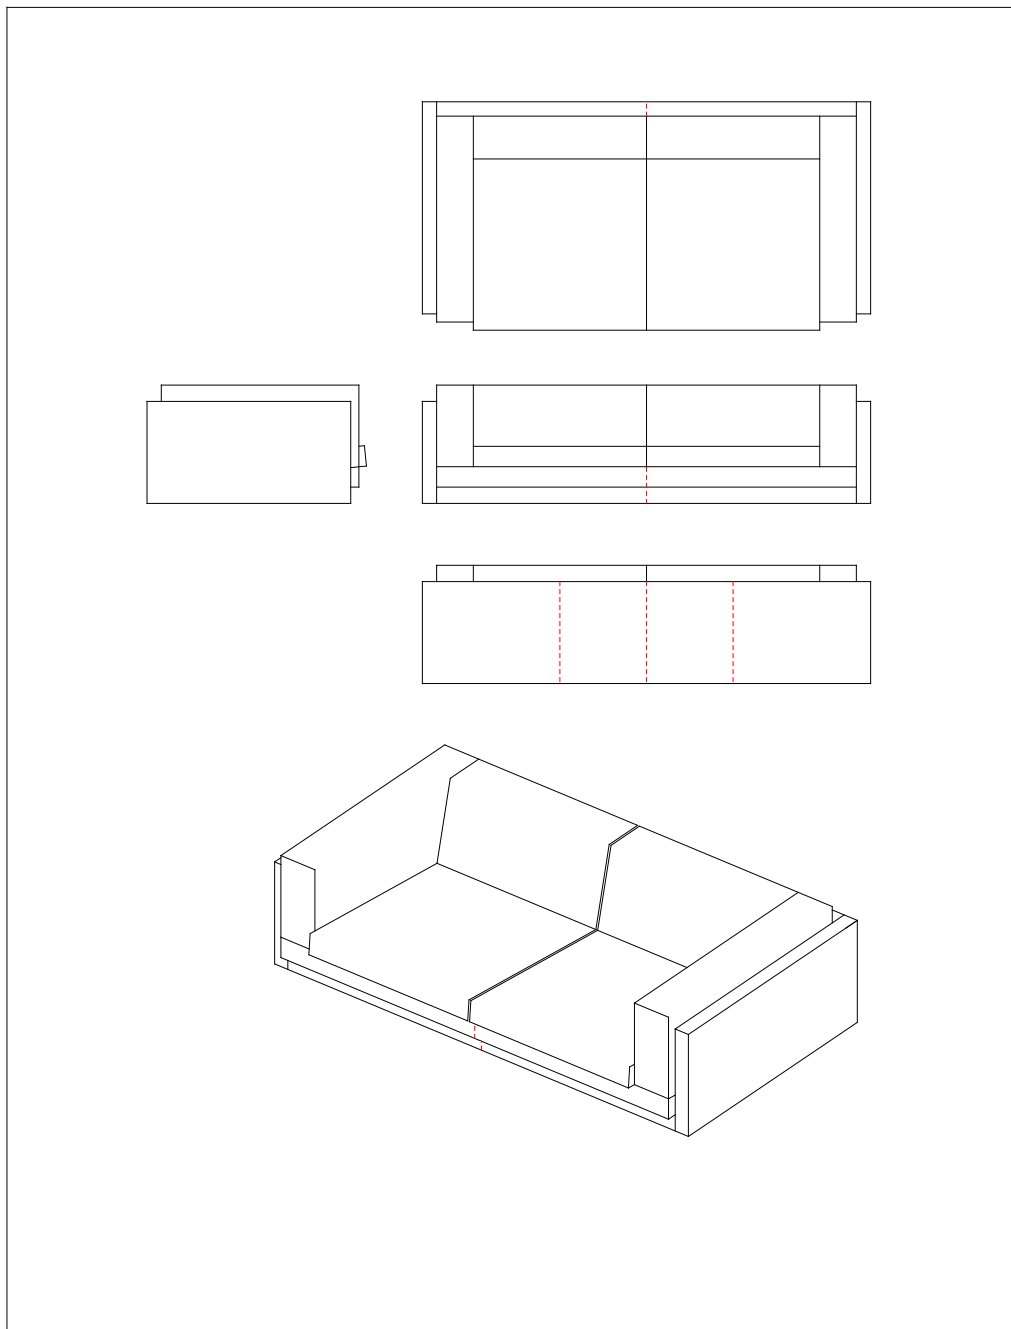

Stitching: Model TUB, easy chair,
120 x 94 cm in leather, #1094S12

Stitching: Model TUB, sofa,
180 x 94 cm in leather, #1094S18

Stitching: Model TUB, sofa,
200 x 94 cm in leather, #1094S20

Stitching: Model TUB, sofa,
220 x 94 cm in leather, #1094S22

Stitching: Model TUB, sofa,
240 x 94 cm in leather, #1094S24

Stitching: Model TUB, corner section,
94 x 94 cm in leather, #1094094

Stitching: Model TUB, center section,
100 x 94 cm in leather, #1094M10

Stitching: Model TUB, closing section, right and left,
110 x 94 cm in leather, #1094H11 / #1094V11

Stitching: Model TUB, closing section, right and left,
170 x 94 cm in leather, #1094H17 / #1094V17

Stitching: Model TUB, closing section, right and left,
190 x 94 cm in leather, #1094H19 / #1094V19

Stitching: Model TUB, closing section, right and left,
210 x 94 cm in leather, #1094H21 / #1094V21

Stitching: Model TUB, footstool,
60 x 100 cm in leather, #1090610