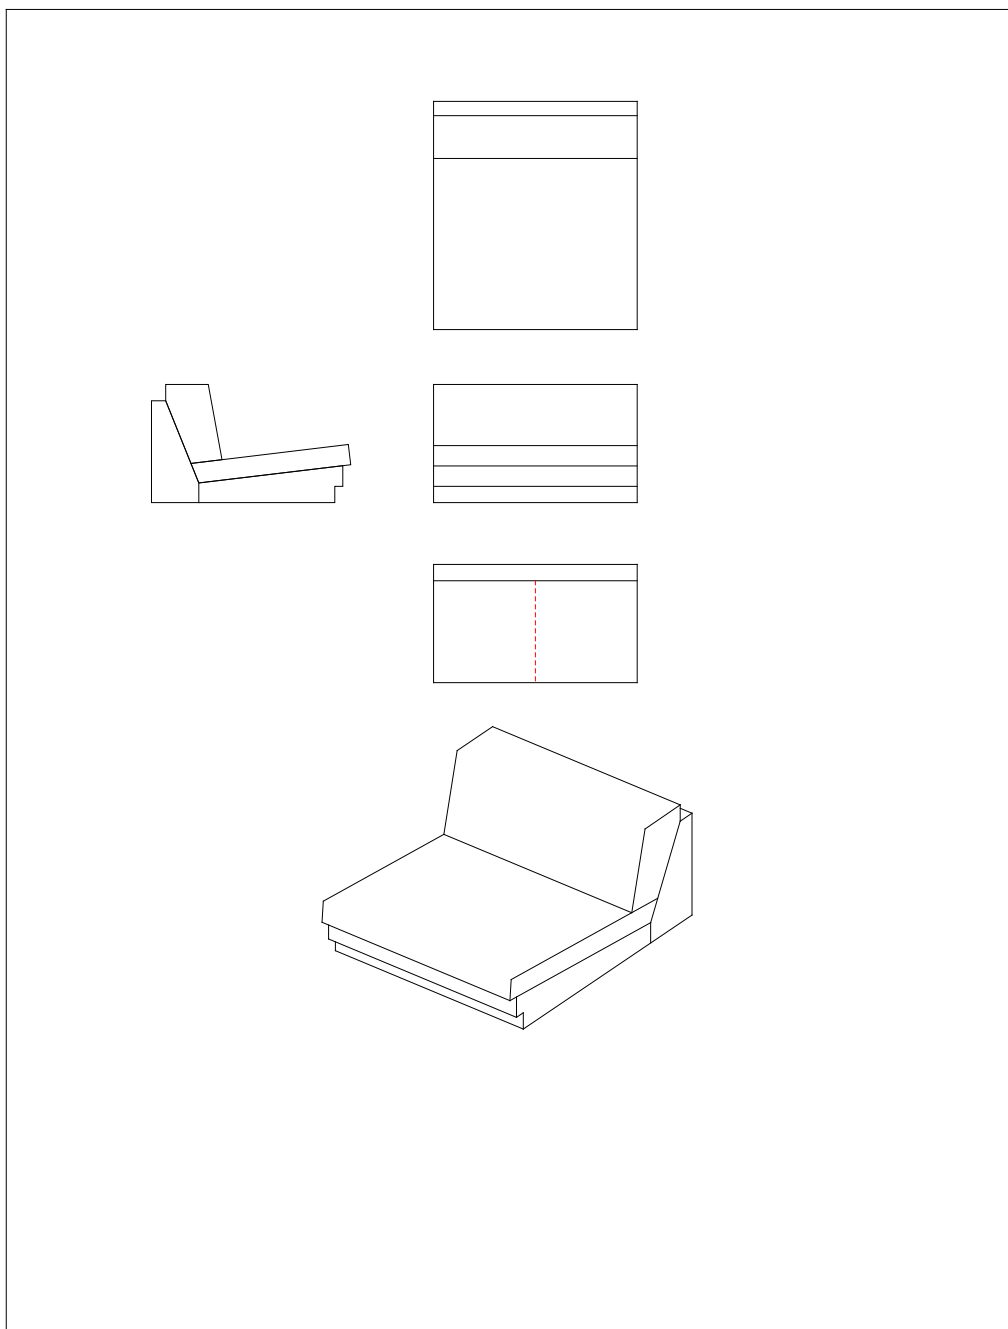

Stitching: Model TUB, easy chair,
120 x 94 cm in leather, #1094S12

Stitching: Model TUB, sofa,
180 x 94 cm in leather, #1094S18

Stitching: Model TUB, sofa,
200 x 94 cm in leather, #1094S20

Stitching: Model TUB, sofa,
220 x 94 cm in leather, #1094S22

Stitching: Model TUB, sofa,
240 x 94 cm in leather, #1094S24

Stitching: Model TUB, corner section,
94 x 94 cm in leather, #1094094

Stitching: Model TUB, center section,
100 x 94 cm in leather, #1094M10

Stitching: Model TUB, closing section, right and left,
110 x 94 cm in leather, #1094H11 / #1094V11

Stitching: Model TUB, closing section, right and left,
170 x 94 cm in leather, #1094H17 / #1094V17

Stitching: Model TUB, closing section, right and left,
190 x 94 cm in leather, #1094H19 / #1094V19

Stitching: Model TUB, closing section, right and left,
210 x 94 cm in leather, #1094H21 / #1094V21

Stitching: Model TUB, footstool,
60 x 100 cm in leather, #1090610