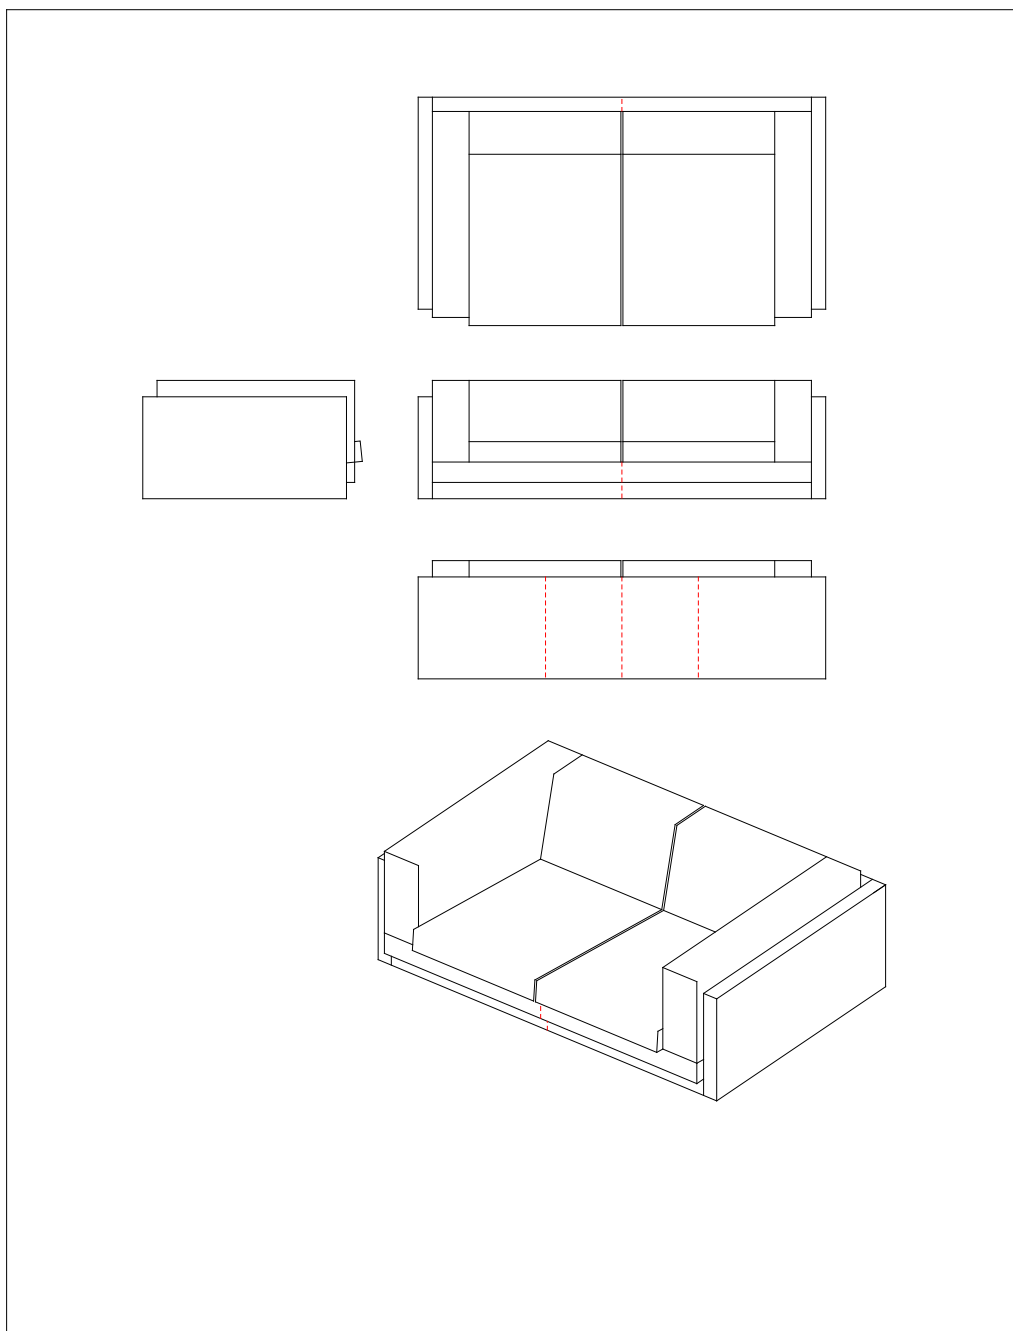

Stitching: Model TUB, easy chair,
120 x 94 cm in leather, #1094S12

Stitching: Model TUB, sofa,
180 x 94 cm in leather, #1094S18

Stitching: Model TUB, sofa,
200 x 94 cm in leather, #1094S20

Stitching: Model TUB, sofa,
220 x 94 cm in leather, #1094S22

Stitching: Model TUB, sofa,
240 x 94 cm in leather, #1094S24

Stitching: Model TUB, corner section,
94 x 94 cm in leather, #1094094

Stitching: Model TUB, center section,
100 x 94 cm in leather, #1094M10

Stitching: Model TUB, closing section, right and left,
110 x 94 cm in leather, #1094H11 / #1094V11

Stitching: Model TUB, closing section, right and left,
170 x 94 cm in leather, #1094H17 / #1094V17

Stitching: Model TUB, closing section, right and left,
190 x 94 cm in leather, #1094H19 / #1094V19

Stitching: Model TUB, closing section, right and left,
210 x 94 cm in leather, #1094H21 / #1094V21

Stitching: Model TUB, footstool,
60 x 100 cm in leather, #1090610