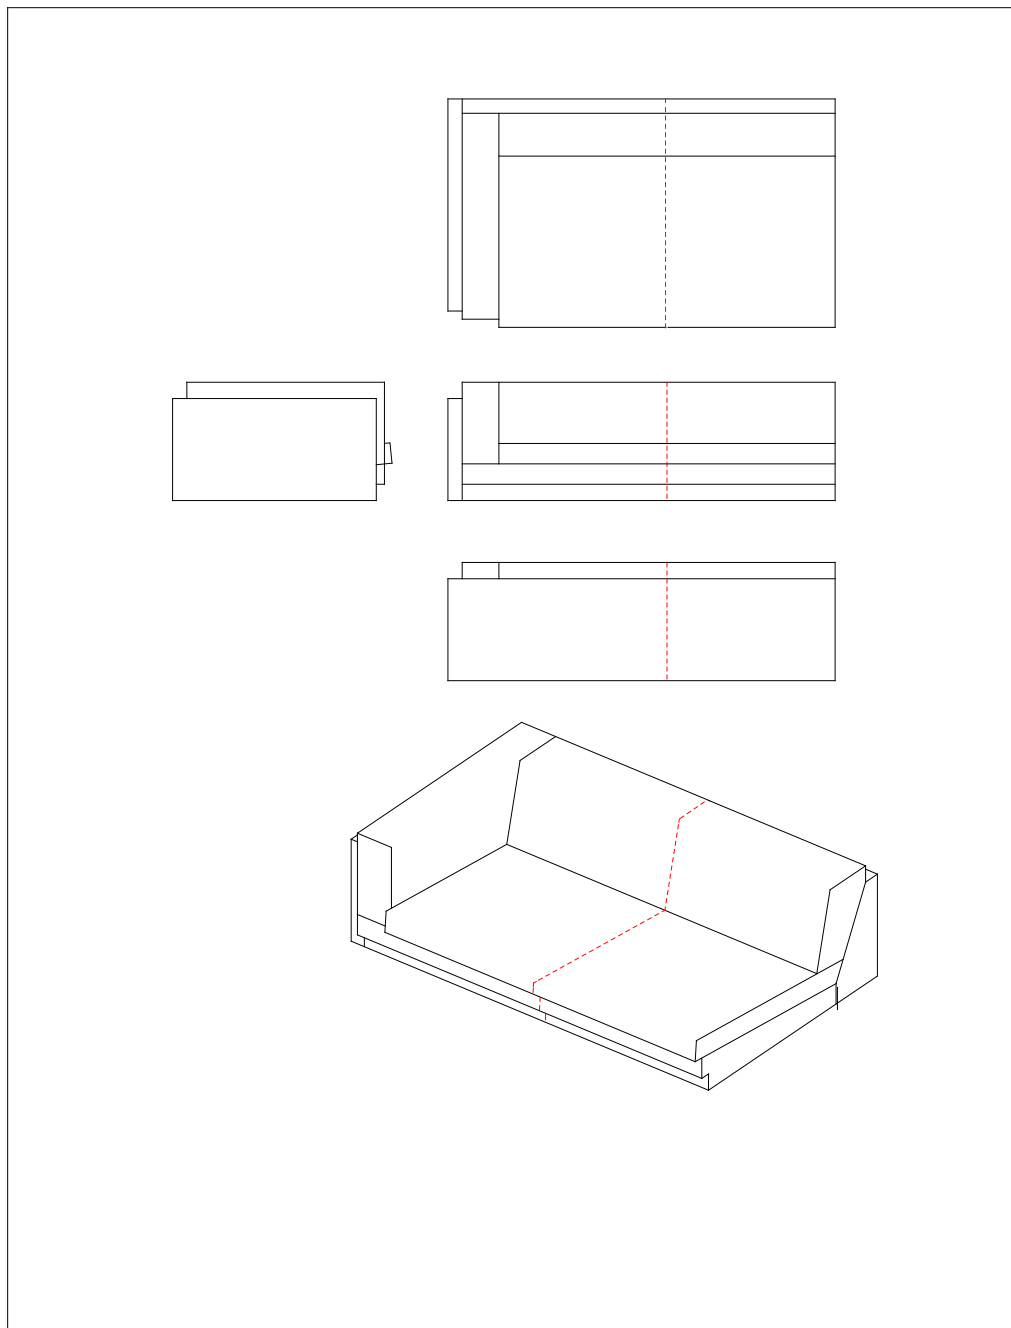

Stitching: Model TUB, easy chair,
120 x 94 cm in leather, #1094S12

Stitching: Model TUB, sofa,
180 x 94 cm in leather, #1094S18

Stitching: Model TUB, sofa,
200 x 94 cm in leather, #1094S20

Stitching: Model TUB, sofa,
220 x 94 cm in leather, #1094S22

Stitching: Model TUB, sofa,
240 x 94 cm in leather, #1094S24

Stitching: Model TUB, corner section,
94 x 94 cm in leather, #1094094

Stitching: Model TUB, center section,
100 x 94 cm in leather, #1094M10

Stitching: Model TUB, closing section, right and left,
110 x 94 cm in leather, #1094H11 / #1094V11

Stitching: Model TUB, closing section, right and left,
120 x 94 cm in leather, #1094H12 / #1094V12

Stitching: Model TUB, closing section, right and left,
130 x 94 cm in leather, #1094H13 / #1094V13

Stitching: Model TUB, closing section, right and left,
150 x 94 cm in leather, #1094H15 / #1094V15

Stitching: Model TUB, closing section, right and left,
170 x 94 cm in leather, #1094H17 / #1094V17

Stitching: Model TUB, closing section, right and left,
190 x 94 cm in leather, #1094H19 / #1094V19

Stitching: Model TUB, closing section, right and left,
210 x 94 cm in leather, #1094H21 / #1094V21