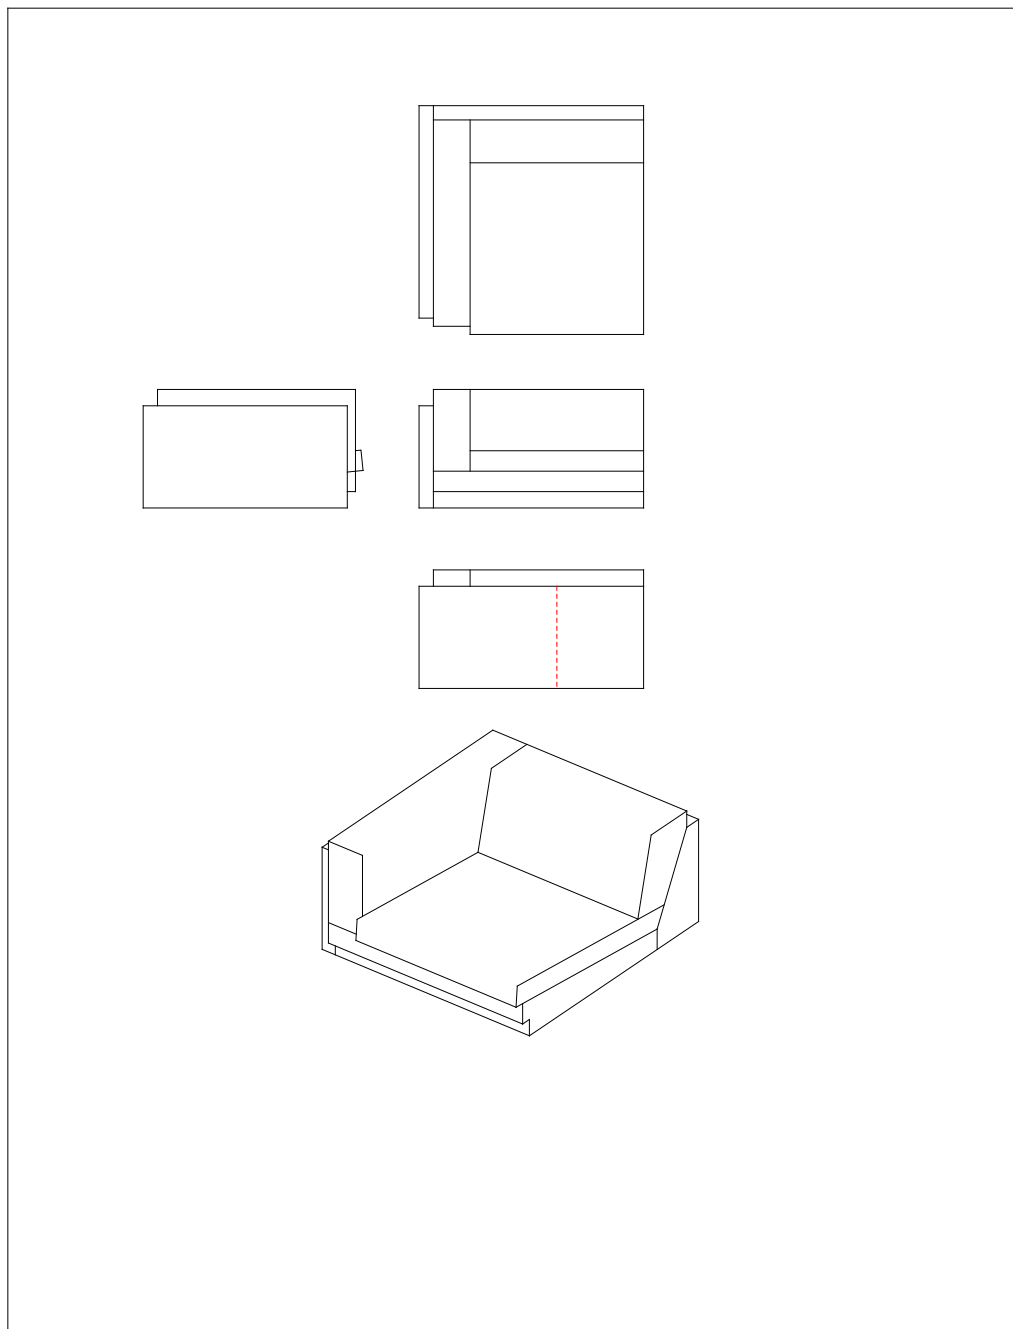

Stitching: Model TUB, easy chair,
120 x 94 cm in leather, #1094S12

Stitching: Model TUB, sofa,
180 x 94 cm in leather, #1094S18

Stitching: Model TUB, sofa,
200 x 94 cm in leather, #1094S20

Stitching: Model TUB, sofa,
220 x 94 cm in leather, #1094S22

Stitching: Model TUB, sofa,
240 x 94 cm in leather, #1094S24

Stitching: Model TUB, corner section,
94 x 94 cm in leather, #1094094

Stitching: Model TUB, center section,
100 x 94 cm in leather, #1094M10

Stitching: Model TUB, closing section, right and left,
110 x 94 cm in leather, #1094H11 / #1094V11

Stitching: Model TUB, closing section, right and left,
120 x 94 cm in leather, #1094H12 / #1094V12

Stitching: Model TUB, closing section, right and left,
130 x 94 cm in leather, #1094H13 / #1094V13

Stitching: Model TUB, closing section, right and left,
150 x 94 cm in leather, #1094H15 / #1094V15

Stitching: Model TUB, closing section, right and left,
170 x 94 cm in leather, #1094H17 / #1094V17

Stitching: Model TUB, closing section, right and left,
190 x 94 cm in leather, #1094H19 / #1094V19

Stitching: Model TUB, closing section, right and left,
210 x 94 cm in leather, #1094H21 / #1094V21