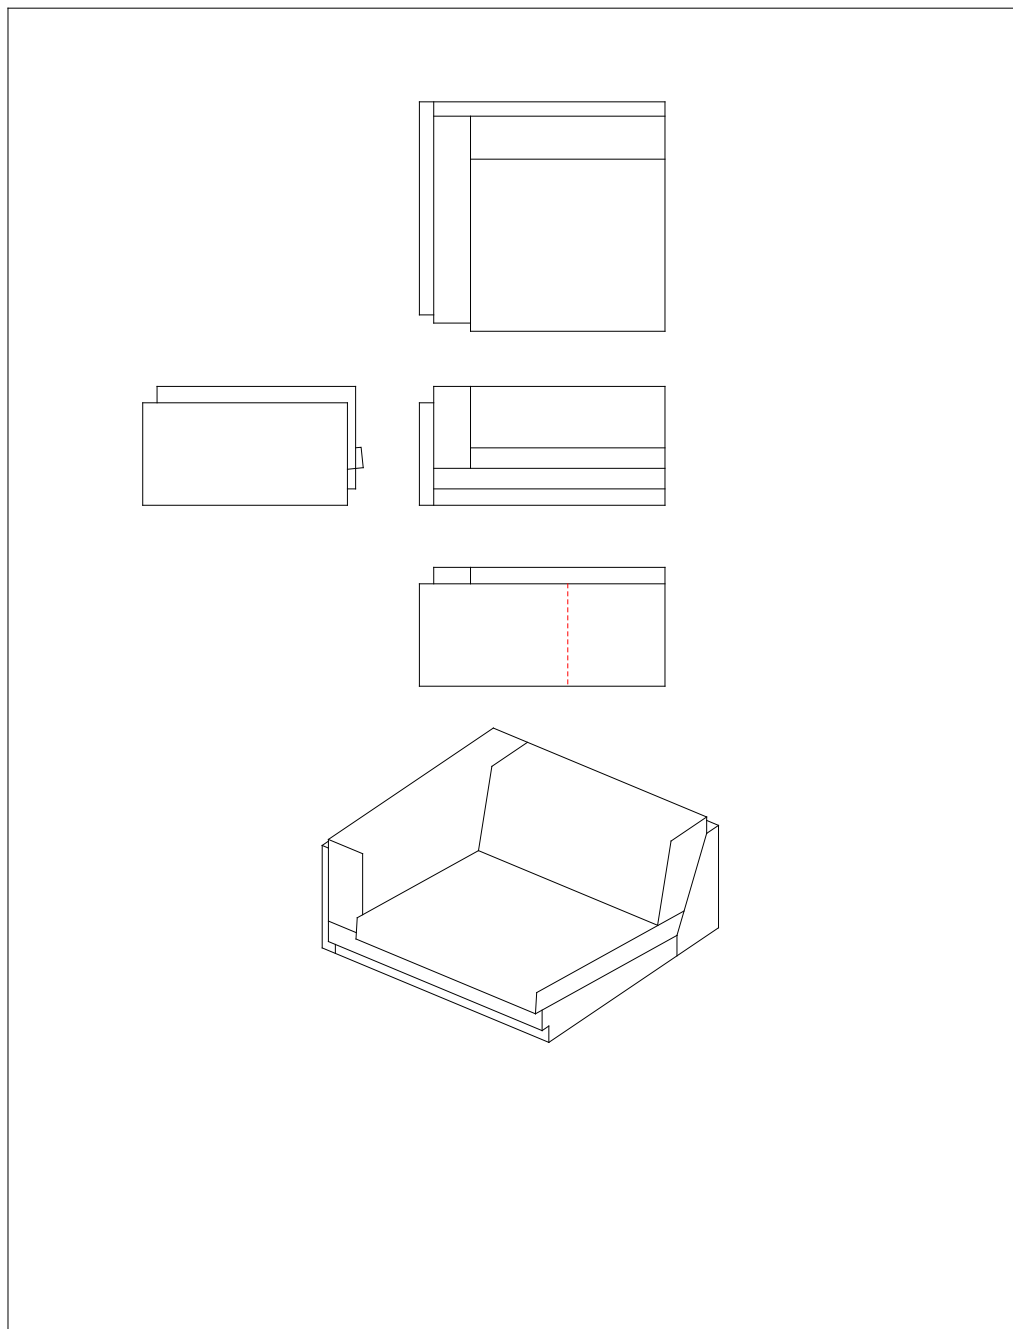

Stitching: Model TUB, easy chair,
120 x 94 cm in leather, #1094S12

Stitching: Model TUB, sofa,
180 x 94 cm in leather, #1094S18

Stitching: Model TUB, sofa,
200 x 94 cm in leather, #1094S20

Stitching: Model TUB, sofa,
220 x 94 cm in leather, #1094S22

Stitching: Model TUB, sofa,
240 x 94 cm in leather, #1094S24

Stitching: Model TUB, corner section,
94 x 94 cm in leather, #1094094

Stitching: Model TUB, center section,
100 x 94 cm in leather, #1094M10

Stitching: Model TUB, closing section, right and left,
110 x 94 cm in leather, #1094H11 / #1094V11

Stitching: Model TUB, closing section, right and left,
120 x 94 cm in leather, #1094H12 / #1094V12

Stitching: Model TUB, closing section, right and left,
130 x 94 cm in leather, #1094H13 / #1094V13

Stitching: Model TUB, closing section, right and left,
150 x 94 cm in leather, #1094H15 / #1094V15

Stitching: Model TUB, closing section, right and left,
170 x 94 cm in leather, #1094H17 / #1094V17

Stitching: Model TUB, closing section, right and left,
190 x 94 cm in leather, #1094H19 / #1094V19

Stitching: Model TUB, closing section, right and left,
210 x 94 cm in leather, #1094H21 / #1094V21