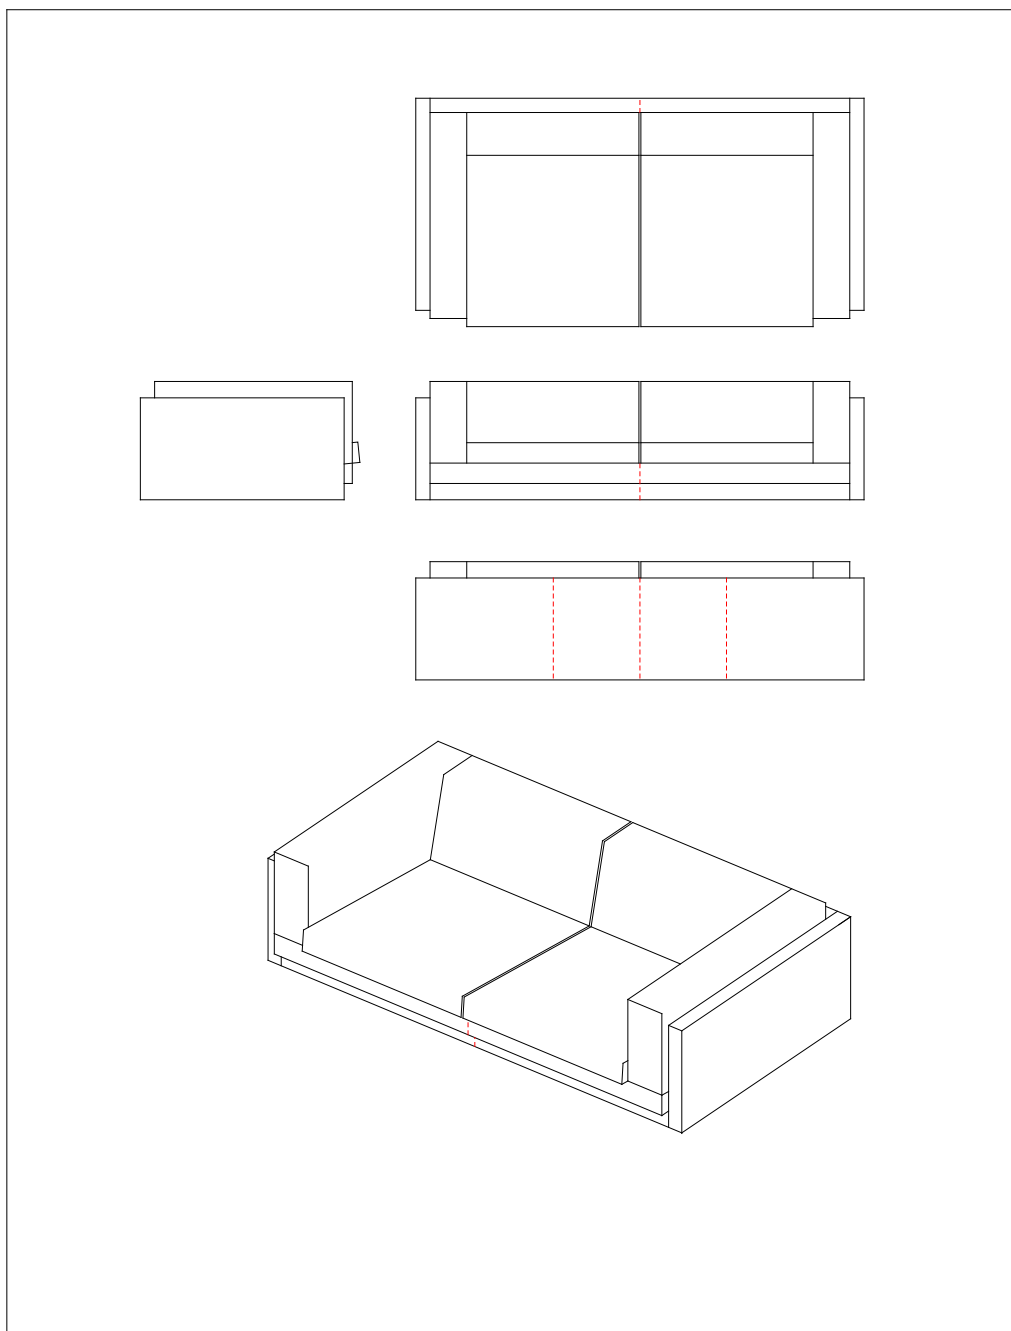

Stitching: Model TUB, easy chair,
120 x 94 cm in leather, #1094S12

Stitching: Model TUB, sofa,
180 x 94 cm in leather, #1094S18

Stitching: Model TUB, sofa,
200 x 94 cm in leather, #1094S20

Stitching: Model TUB, sofa,
220 x 94 cm in leather, #1094S22

Stitching: Model TUB, sofa,
240 x 94 cm in leather, #1094S24

Stitching: Model TUB, corner section,
94 x 94 cm in leather, #1094094

Stitching: Model TUB, center section,
100 x 94 cm in leather, #1094M10

Stitching: Model TUB, closing section, right and left,
110 x 94 cm in leather, #1094H11 / #1094V11

Stitching: Model TUB, closing section, right and left,
120 x 94 cm in leather, #1094H12 / #1094V12

Stitching: Model TUB, closing section, right and left,
130 x 94 cm in leather, #1094H13 / #1094V13

Stitching: Model TUB, closing section, right and left,
150 x 94 cm in leather, #1094H15 / #1094V15

Stitching: Model TUB, closing section, right and left,
170 x 94 cm in leather, #1094H17 / #1094V17

Stitching: Model TUB, closing section, right and left,
190 x 94 cm in leather, #1094H19 / #1094V19

Stitching: Model TUB, closing section, right and left,
210 x 94 cm in leather, #1094H21 / #1094V21