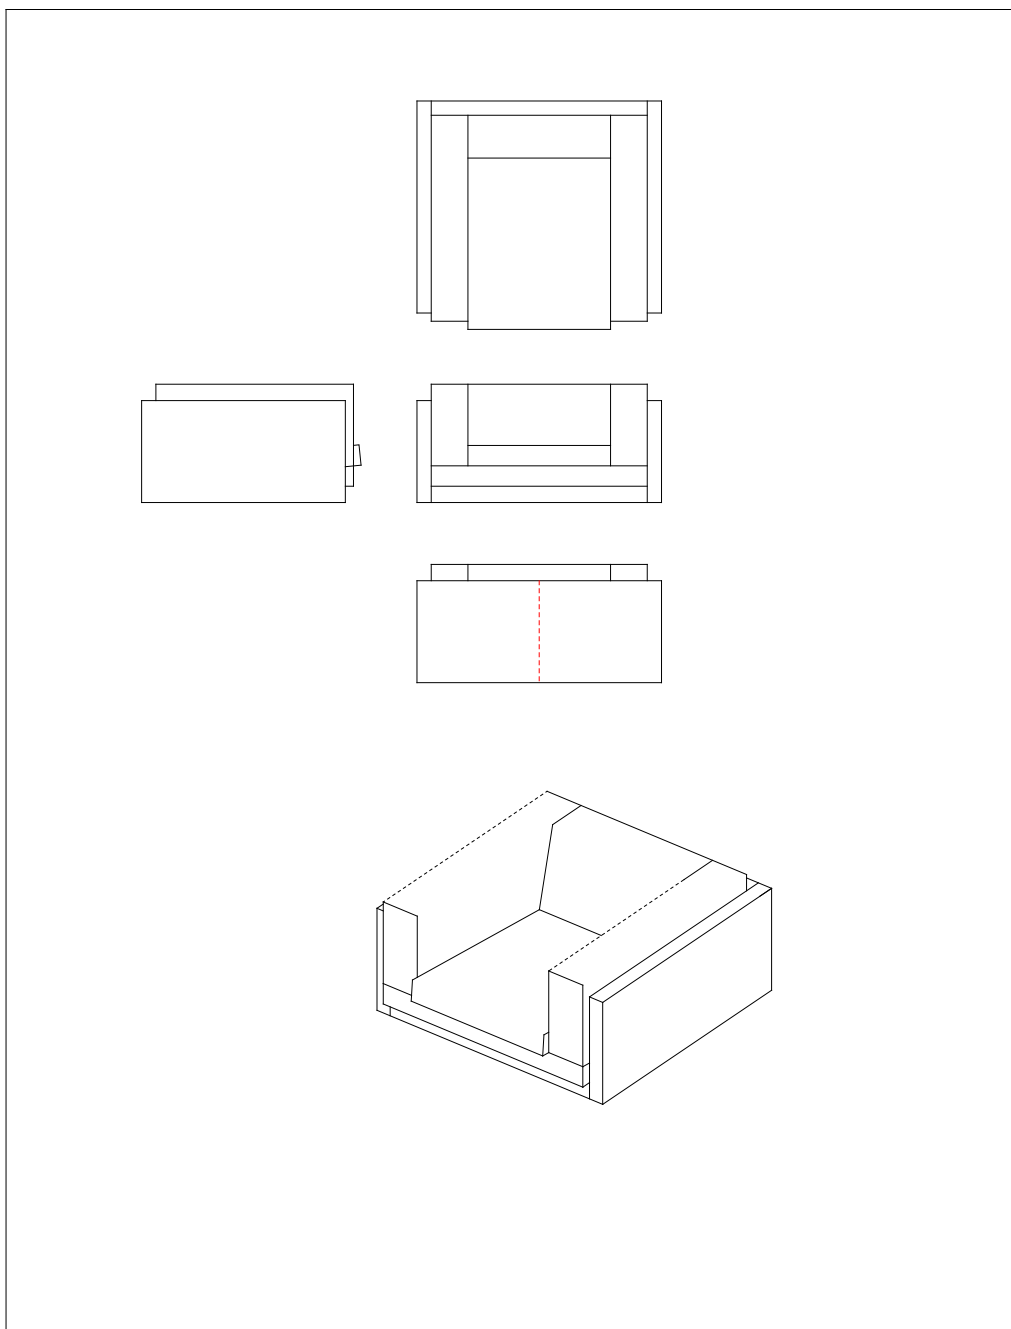

Stitching: Model TUB, easy chair,
120 x 94 cm in leather, #1094S12

Stitching: Model TUB, sofa,
180 x 94 cm in leather, #1094S18

Stitching: Model TUB, sofa,
200 x 94 cm in leather, #1094S20

Stitching: Model TUB, sofa,
220 x 94 cm in leather, #1094S22

Stitching: Model TUB, sofa,
240 x 94 cm in leather, #1094S24

Stitching: Model TUB, corner section,
94 x 94 cm in leather, #1094094

Stitching: Model TUB, center section,
100 x 94 cm in leather, #1094M10

Stitching: Model TUB, closing section, right and left,
110 x 94 cm in leather, #1094H11 / #1094V11

Stitching: Model TUB, closing section, right and left,
120 x 94 cm in leather, #1094H12 / #1094V12

Stitching: Model TUB, closing section, right and left,
130 x 94 cm in leather, #1094H13 / #1094V13

Stitching: Model TUB, closing section, right and left,
150 x 94 cm in leather, #1094H15 / #1094V15

Stitching: Model TUB, closing section, right and left,
170 x 94 cm in leather, #1094H17 / #1094V17

Stitching: Model TUB, closing section, right and left,
190 x 94 cm in leather, #1094H19 / #1094V19

Stitching: Model TUB, closing section, right and left,
210 x 94 cm in leather, #1094H21 / #1094V21