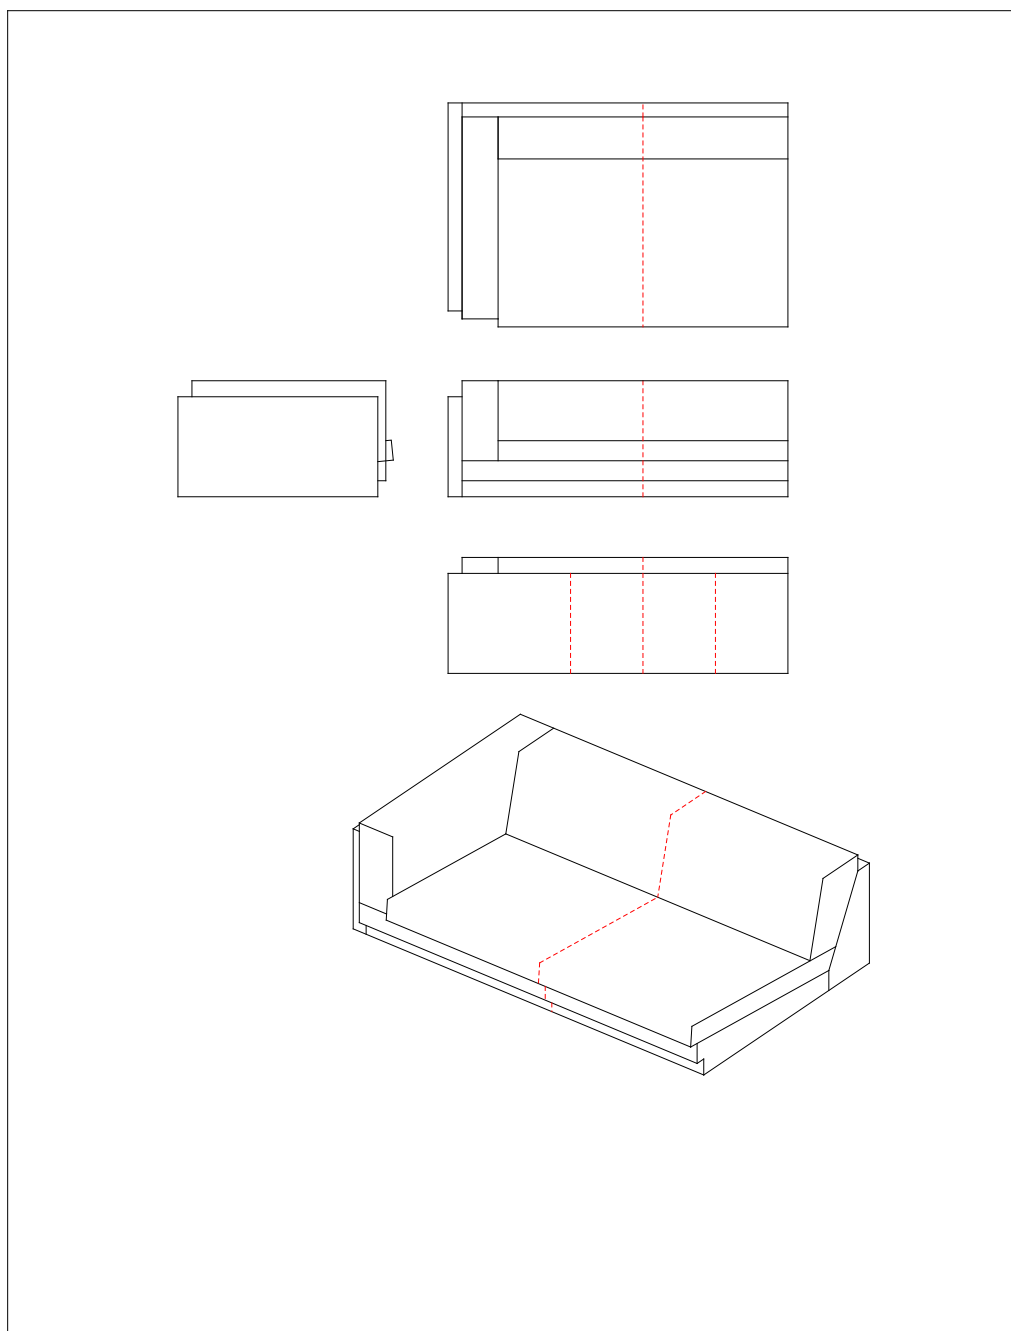

Stitching: Model TUB, sofa,
240 x 94 cm in leather, #1094S24

Stitching: Model TUB, corner section,
94 x 94 cm in leather, #1094094

Stitching: Model TUB, center section,
100 x 94 cm in leather, #1094M10

Stitching: Model TUB, closing section, right and left,
110 x 94 cm in leather, #1094H11 / #1094V11

Stitching: Model TUB, closing section, right and left,
120 x 94 cm in leather, #1094H12 / #1094V12

Stitching: Model TUB, closing section, right and left,
130 x 94 cm in leather, #1094H13 / #1094V13

Stitching: Model TUB, closing section, right and left,
150 x 94 cm in leather, #1094H15 / #1094V15

Stitching: Model TUB, closing section, right and left,
170 x 94 cm in leather, #1094H17 / #1094V17

Stitching: Model TUB, closing section, right and left,
190 x 94 cm in leather, #1094H19 / #1094V19

Stitching: Model TUB, closing section, right and left,
210 x 94 cm in leather, #1094H21 / #1094V21

Stitching: Model TUB, closing section, right and left,
230 x 94 cm in leather, #1094H23 / #1094V23

Stitching: Model TUB, chaiselong, right and left,
100 x 154 cm in leather, #1094CH0 / #1094CV0

Stitching: Model TUB, footstool,
60 x 80 cm in leather, #1090608