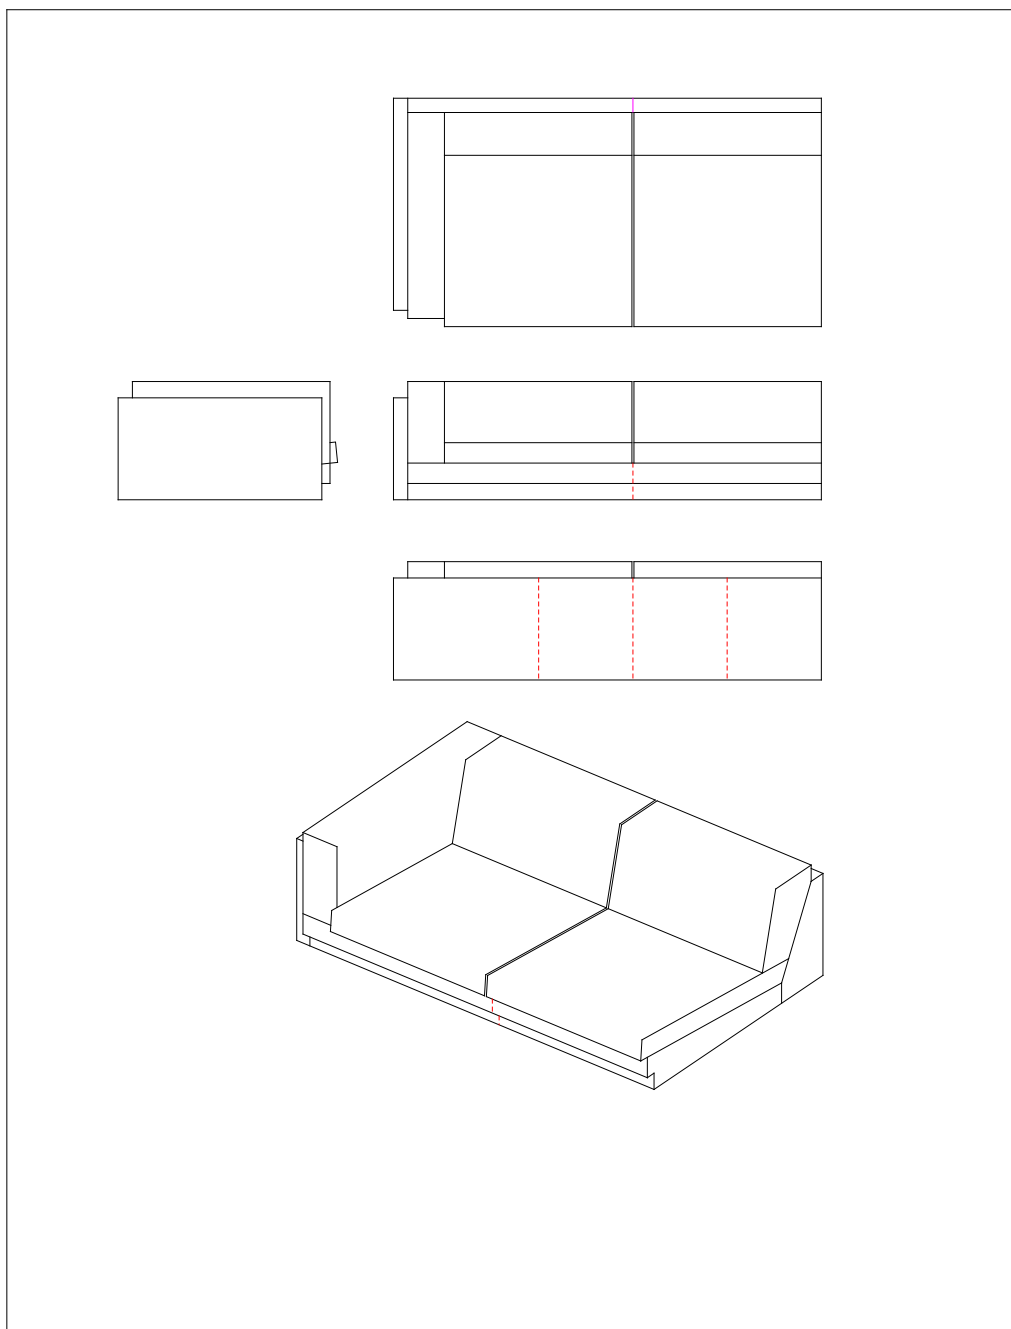

Stitching: Model TUB, sofa,
240 x 94 cm in leather, #1094S24

Stitching: Model TUB, corner section,
94 x 94 cm in leather, #1094094

Stitching: Model TUB, center section,
100 x 94 cm in leather, #1094M10

Stitching: Model TUB, closing section, right and left,
110 x 94 cm in leather, #1094H11 / #1094V11

Stitching: Model TUB, closing section, right and left,
120 x 94 cm in leather, #1094H12 / #1094V12

Stitching: Model TUB, closing section, right and left,
130 x 94 cm in leather, #1094H13 / #1094V13

Stitching: Model TUB, closing section, right and left,
150 x 94 cm in leather, #1094H15 / #1094V15

Stitching: Model TUB, closing section, right and left,
170 x 94 cm in leather, #1094H17 / #1094V17

Stitching: Model TUB, closing section, right and left,
190 x 94 cm in leather, #1094H19 / #1094V19

Stitching: Model TUB, closing section, right and left,
210 x 94 cm in leather, #1094H21 / #1094V21

Stitching: Model TUB, closing section, right and left,
230 x 94 cm in leather, #1094H23 / #1094V23

Stitching: Model TUB, chaiselong, right and left,
100 x 154 cm in leather, #1094CH0 / #1094CV0

Stitching: Model TUB, footstool,
60 x 80 cm in leather, #1090608