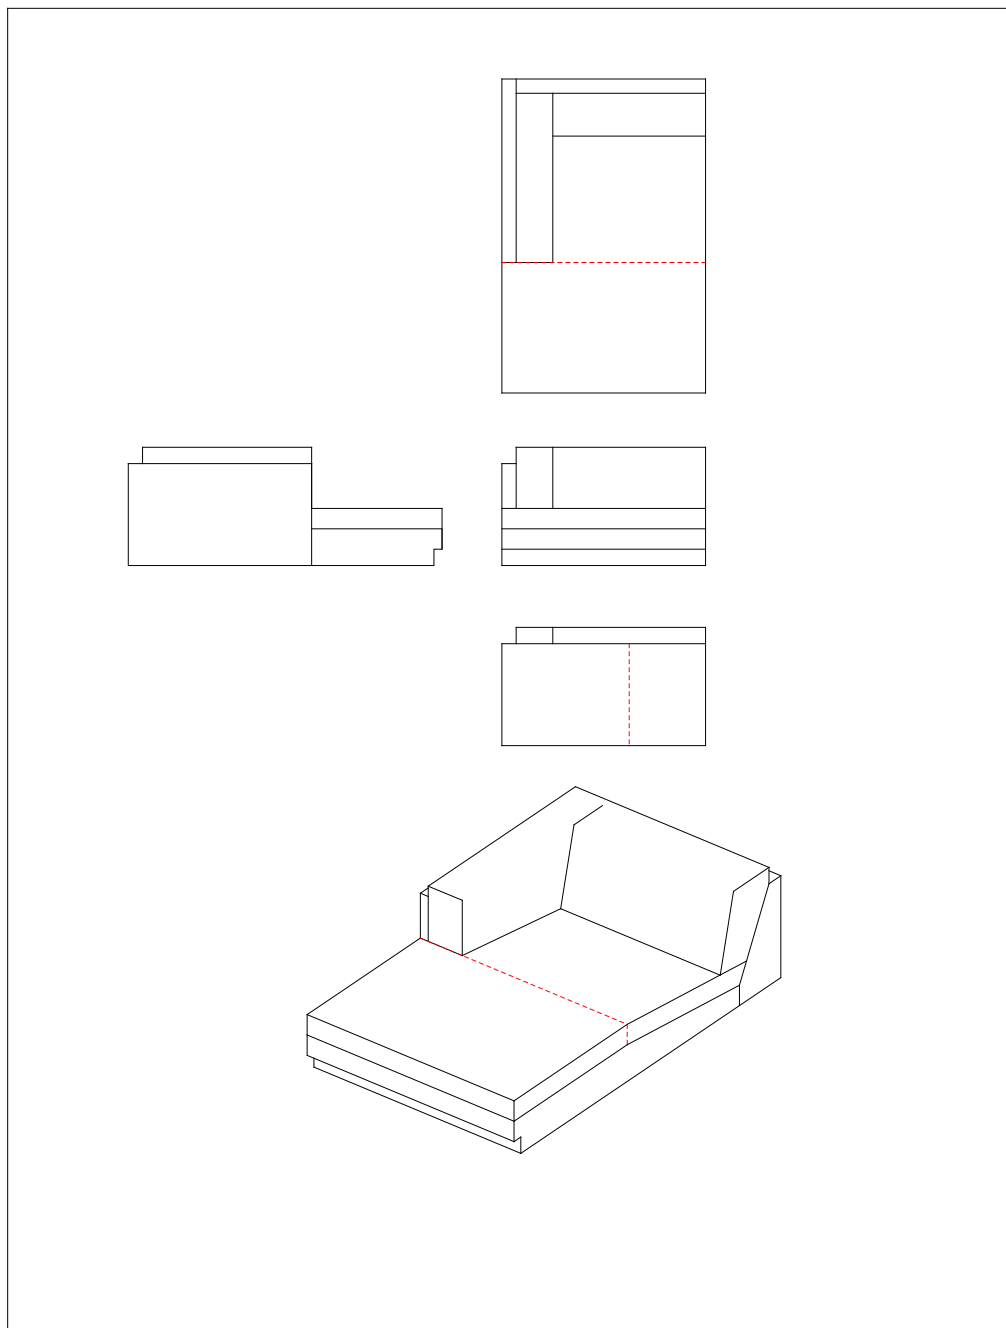

Stitching: Model TUB, closing section, right and left,
120 x 94 cm in leather, #1094H12 / #1094V12

Stitching: Model TUB, closing section, right and left,
130 x 94 cm in leather, #1094H13 / #1094V13

Stitching: Model TUB, closing section, right and left,
150 x 94 cm in leather, #1094H15 / #1094V15

Stitching: Model TUB, closing section, right and left,
170 x 94 cm in leather, #1094H17 / #1094V17

Stitching: Model TUB, closing section, right and left,
190 x 94 cm in leather, #1094H19 / #1094V19

Stitching: Model TUB, closing section, right and left,
210 x 94 cm in leather, #1094H21 / #1094V21

Stitching: Model TUB, closing section, right and left,
230 x 94 cm in leather, #1094H23 / #1094V23

Stitching: Model TUB, chaiselong, right and left,
100 x 154 cm in leather, #1094CH0 / #1094CV0

Stitching: Model TUB, footstool,
60 x 80 cm in leather, #1090608

Stitching: Model TUB, footstool,
60 x 100 cm in leather, #1090610