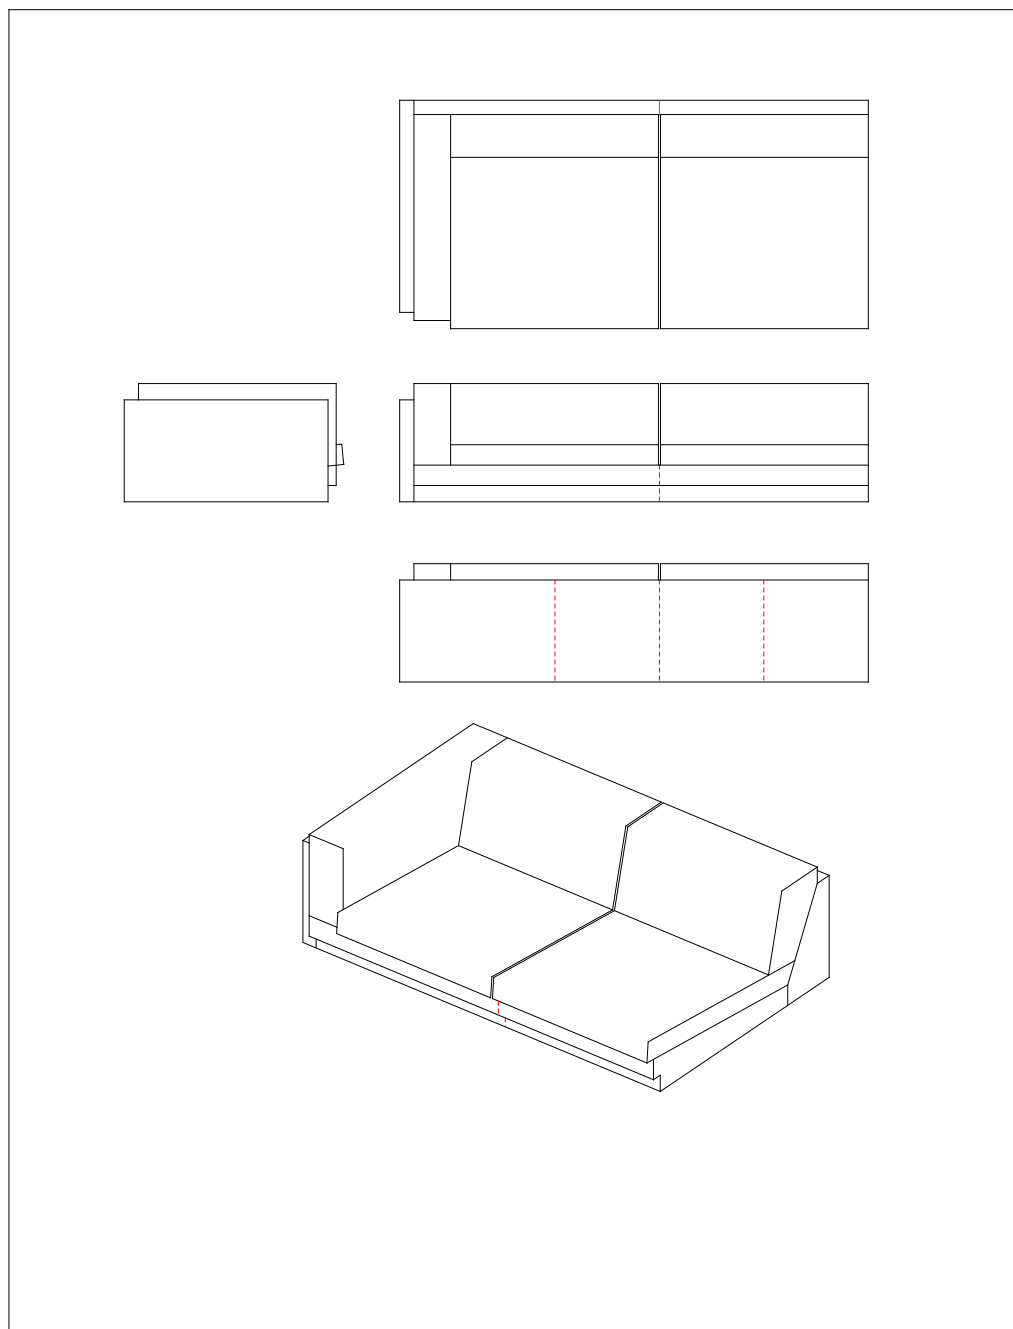

Stitching: Model TUB, closing section, right and left,
120 x 94 cm in leather, #1094H12 / #1094V12

Stitching: Model TUB, closing section, right and left,
130 x 94 cm in leather, #1094H13 / #1094V13

Stitching: Model TUB, closing section, right and left,
150 x 94 cm in leather, #1094H15 / #1094V15

Stitching: Model TUB, closing section, right and left,
170 x 94 cm in leather, #1094H17 / #1094V17

Stitching: Model TUB, closing section, right and left,
190 x 94 cm in leather, #1094H19 / #1094V19

Stitching: Model TUB, closing section, right and left,
210 x 94 cm in leather, #1094H21 / #1094V21

Stitching: Model TUB, closing section, right and left,
230 x 94 cm in leather, #1094H23 / #1094V23

Stitching: Model TUB, chaiselong, right and left,
100 x 154 cm in leather, #1094CH0 / #1094CV0

Stitching: Model TUB, footstool,
60 x 80 cm in leather, #1090608

Stitching: Model TUB, footstool,
60 x 100 cm in leather, #1090610