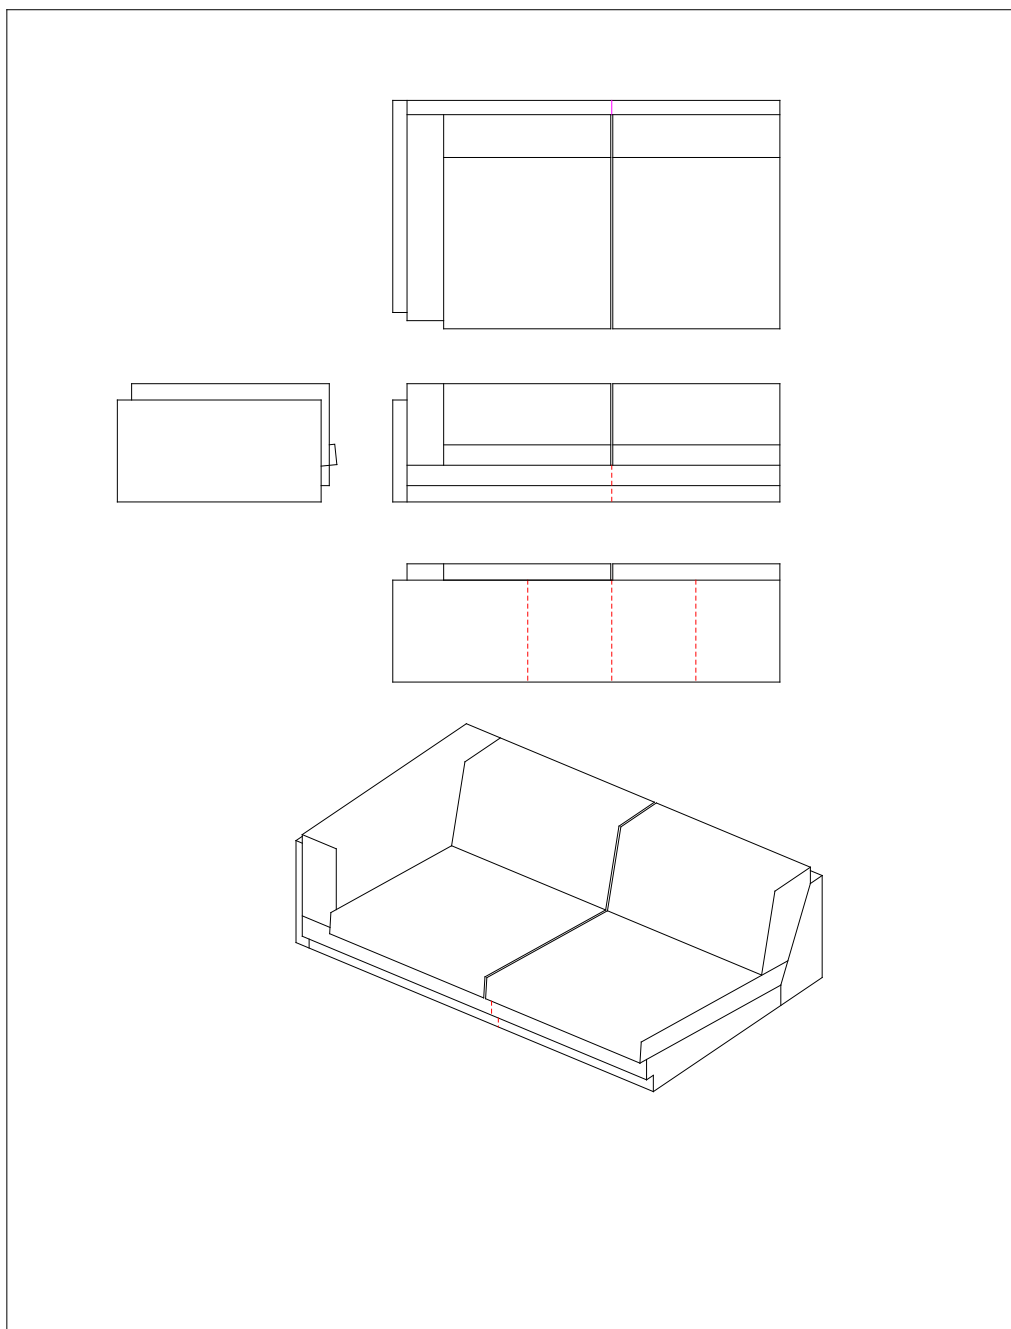

Stitching: Model TUB, sofa,
240 x 94 cm in leather, #1094S24

Stitching: Model TUB, corner section,
94 x 94 cm in leather, #1094094

Stitching: Model TUB, center section,
100 x 94 cm in leather, #1094M10

Stitching: Model TUB, closing section, right and left,
110 x 94 cm in leather, #1094H11 / #1094V11

Stitching: Model TUB, closing section, right and left,
120 x 94 cm in leather, #1094H12 / #1094V12

Stitching: Model TUB, closing section, right and left,
130 x 94 cm in leather, #1094H13 / #1094V13

Stitching: Model TUB, closing section, right and left,
150 x 94 cm in leather, #1094H15 / #1094V15

Stitching: Model TUB, closing section, right and left,
170 x 94 cm in leather, #1094H17 / #1094V17

Stitching: Model TUB, closing section, right and left,
190 x 94 cm in leather, #1094H19 / #1094V19

Stitching: Model TUB, closing section, right and left,
210 x 94 cm in leather, #1094H21 / #1094V21

Stitching: Model TUB, closing section, right and left,
230 x 94 cm in leather, #1094H23 / #1094V23

Stitching: Model TUB, chaiselong, right and left,
100 x 154 cm in leather, #1094CH0 / #1094CV0

Stitching: Model TUB, footstool,
60 x 80 cm in leather, #1090608