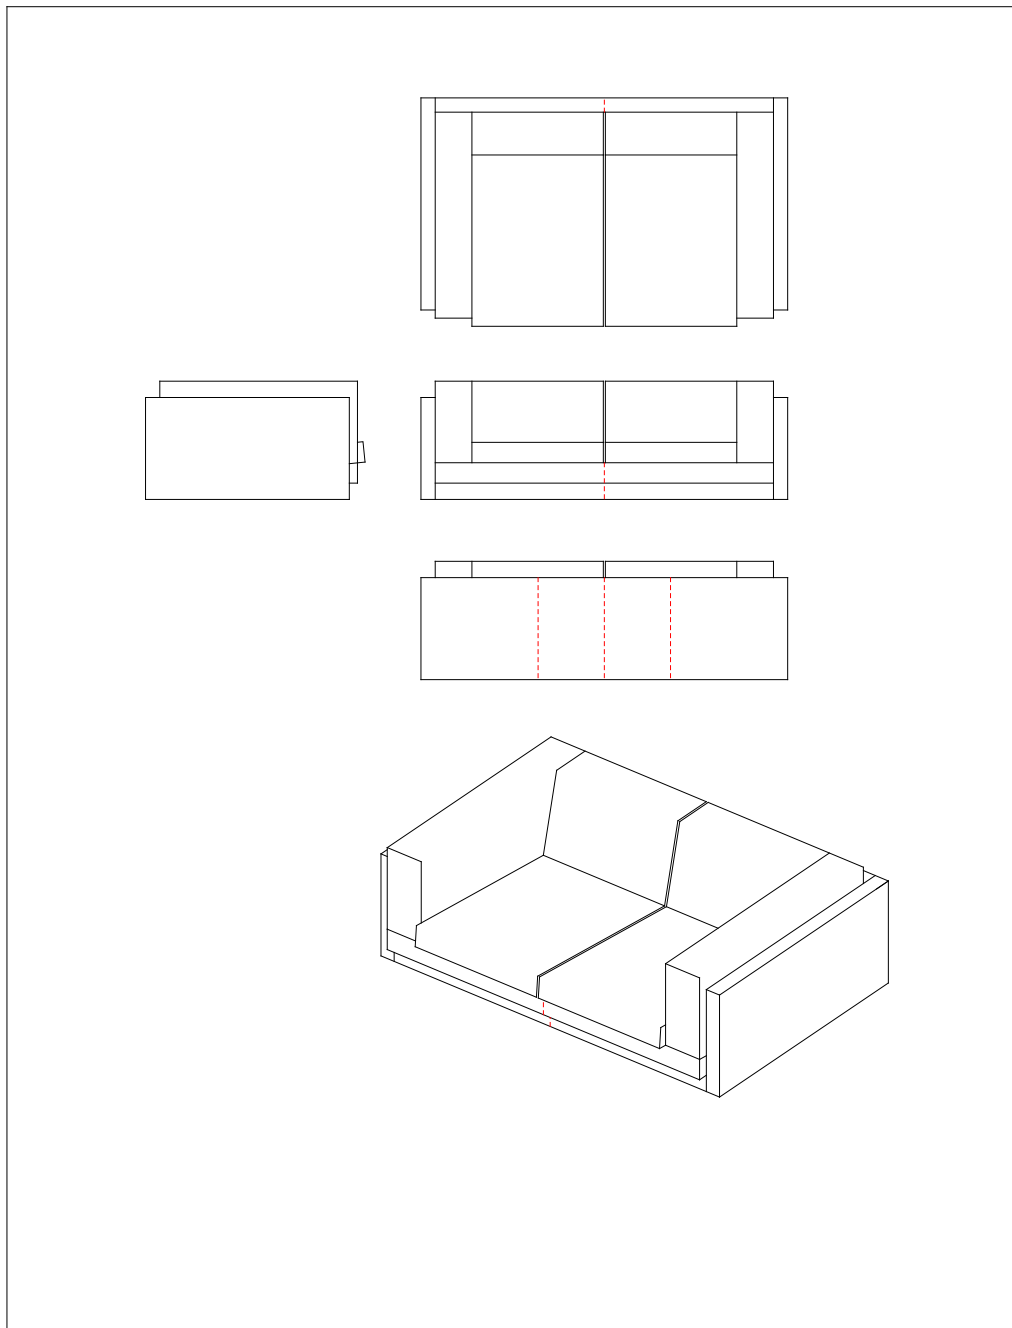

Stitching: Model TUB, easy chair,
120 x 94 cm in leather, #1094S12

Stitching: Model TUB, sofa,
180 x 94 cm in leather, #1094S18

Stitching: Model TUB, sofa,
200 x 94 cm in leather, #1094S20

Stitching: Model TUB, sofa,
220 x 94 cm in leather, #1094S22

Stitching: Model TUB, sofa,
240 x 94 cm in leather, #1094S24

Stitching: Model TUB, corner section,
94 x 94 cm in leather, #1094094

Stitching: Model TUB, center section,
100 x 94 cm in leather, #1094M10

Stitching: Model TUB, closing section, right and left,
110 x 94 cm in leather, #1094H11 / #1094V11

Stitching: Model TUB, closing section, right and left,
170 x 94 cm in leather, #1094H17 / #1094V17

Stitching: Model TUB, closing section, right and left,
190 x 94 cm in leather, #1094H19 / #1094V19

Stitching: Model TUB, closing section, right and left,
210 x 94 cm in leather, #1094H21 / #1094V21

Stitching: Model TUB, footstool,
60 x 100 cm in leather, #1090610