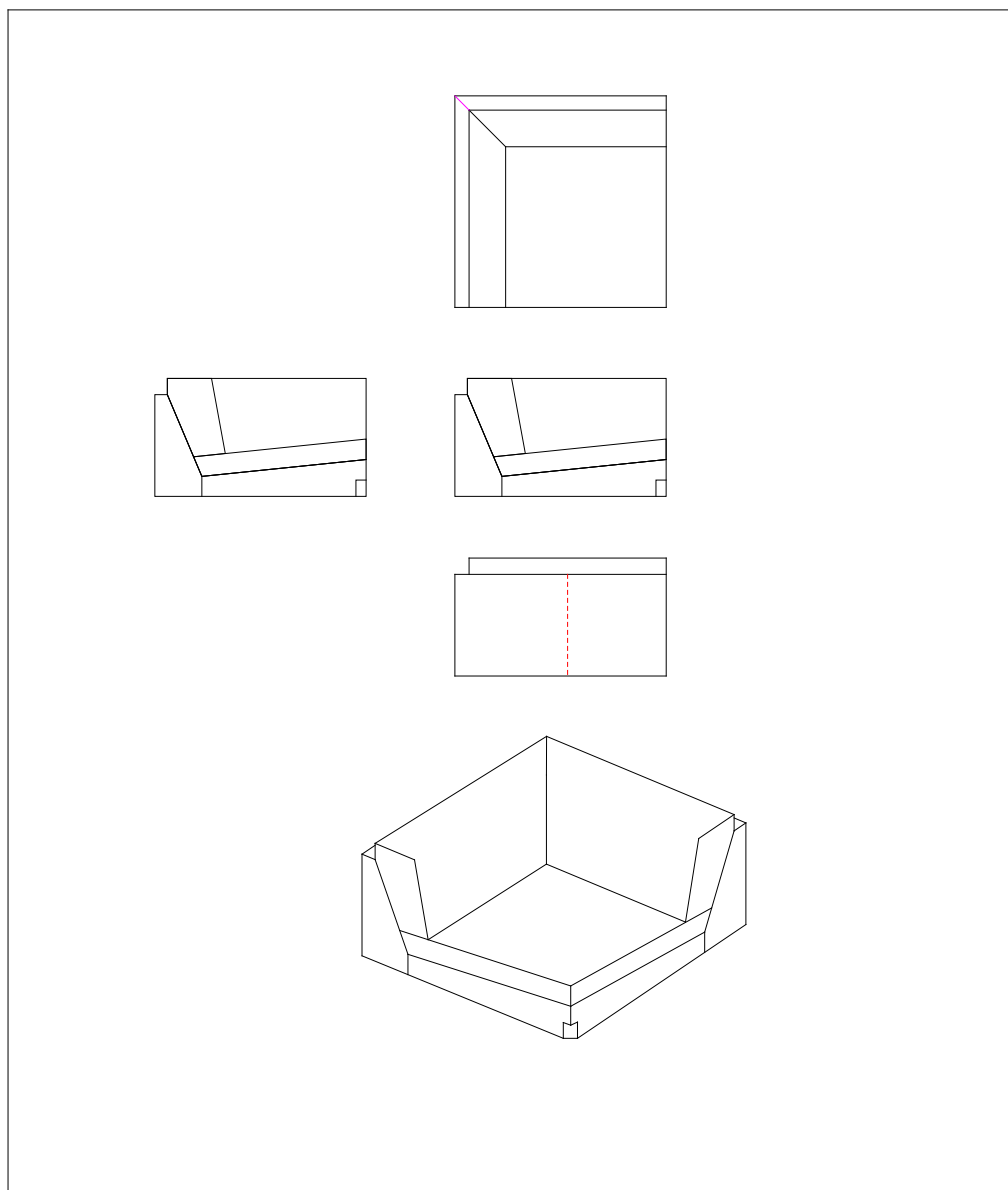

Stitching: Model TUB, corner section,
104 x 104 cm in leather, #1104104

Stitching: Model TUB, center section,
100 x 104 cm in leather, #1104M10

Stitching: Model TUB, closing section, right and left,
110 x 104 cm in leather, #1104H11 / #1104V11

Stitching: Model TUB, closing section, right and left,
120 x 104 cm in leather, #1104H12 / #1104V12

Stitching: Model TUB, closing section, right and left,
130 x 104 cm in leather, #1104H13 / #1104V13

Stitching: Model TUB, closing section, right and left,
150 x 104 cm in leather, #1104H15 / #1104V15

Stitching: Model TUB, closing section, right and left,
170 x 104 cm in leather, #1104H17 / #1104V17

Stitching: Model TUB, closing section, right and left,
190 x 104 cm in leather, #1104H19 / #1104V19

Stitching: Model TUB, closing section, right and left,
210 x 104 cm in leather, #1104H21 / #1104V21

Stitching: Model TUB, footstool,
60 x 100 cm in leather, #1090610