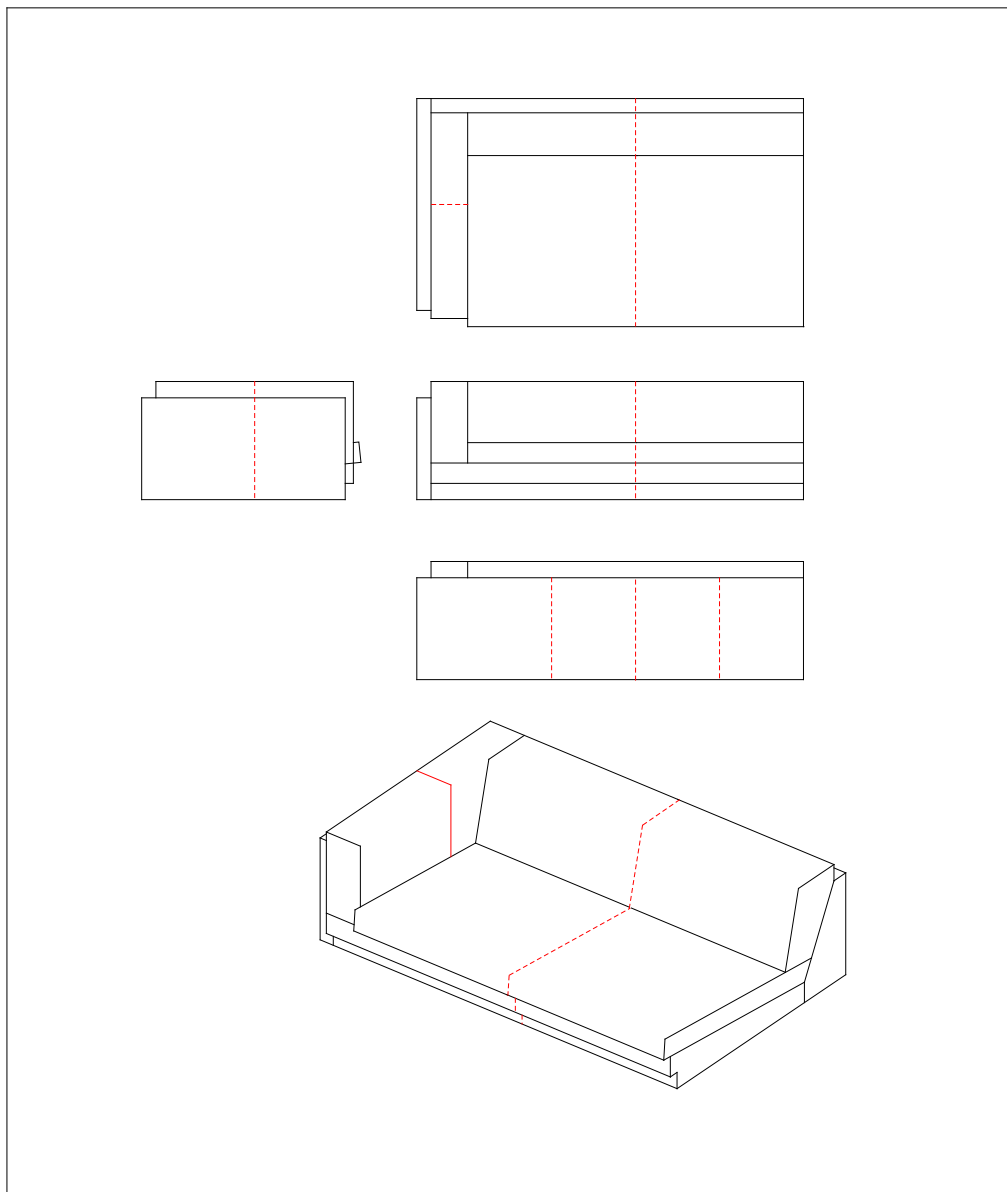

Stitching: Model TUB, corner section,
104 x 104 cm in leather, #1104104

Stitching: Model TUB, center section,
100 x 104 cm in leather, #1104M10

Stitching: Model TUB, closing section, right and left,
110 x 104 cm in leather, #1104H11 / #1104V11

Stitching: Model TUB, closing section, right and left,
120 x 104 cm in leather, #1104H12 / #1104V12

Stitching: Model TUB, closing section, right and left,
130 x 104 cm in leather, #1104H13 / #1104V13

Stitching: Model TUB, closing section, right and left,
150 x 104 cm in leather, #1104H15 / #1104V15

Stitching: Model TUB, closing section, right and left,
170 x 104 cm in leather, #1104H17 / #1104V17

Stitching: Model TUB, closing section, right and left,
190 x 104 cm in leather, #1104H19 / #1104V19

Stitching: Model TUB, closing section, right and left,
210 x 104 cm in leather, #1104H21 / #1104V21

Stitching: Model TUB, closing section, right and left,
220 x 104 cm in leather, #1104H22 / #1104V22

Stitching: Model TUB, chaiselong, right and left,
110 x 164 cm in leather, #1104CH0 / #1104CV0

Stitching: Model TUB, footstool,
60 x 80 cm in leather, #1090608