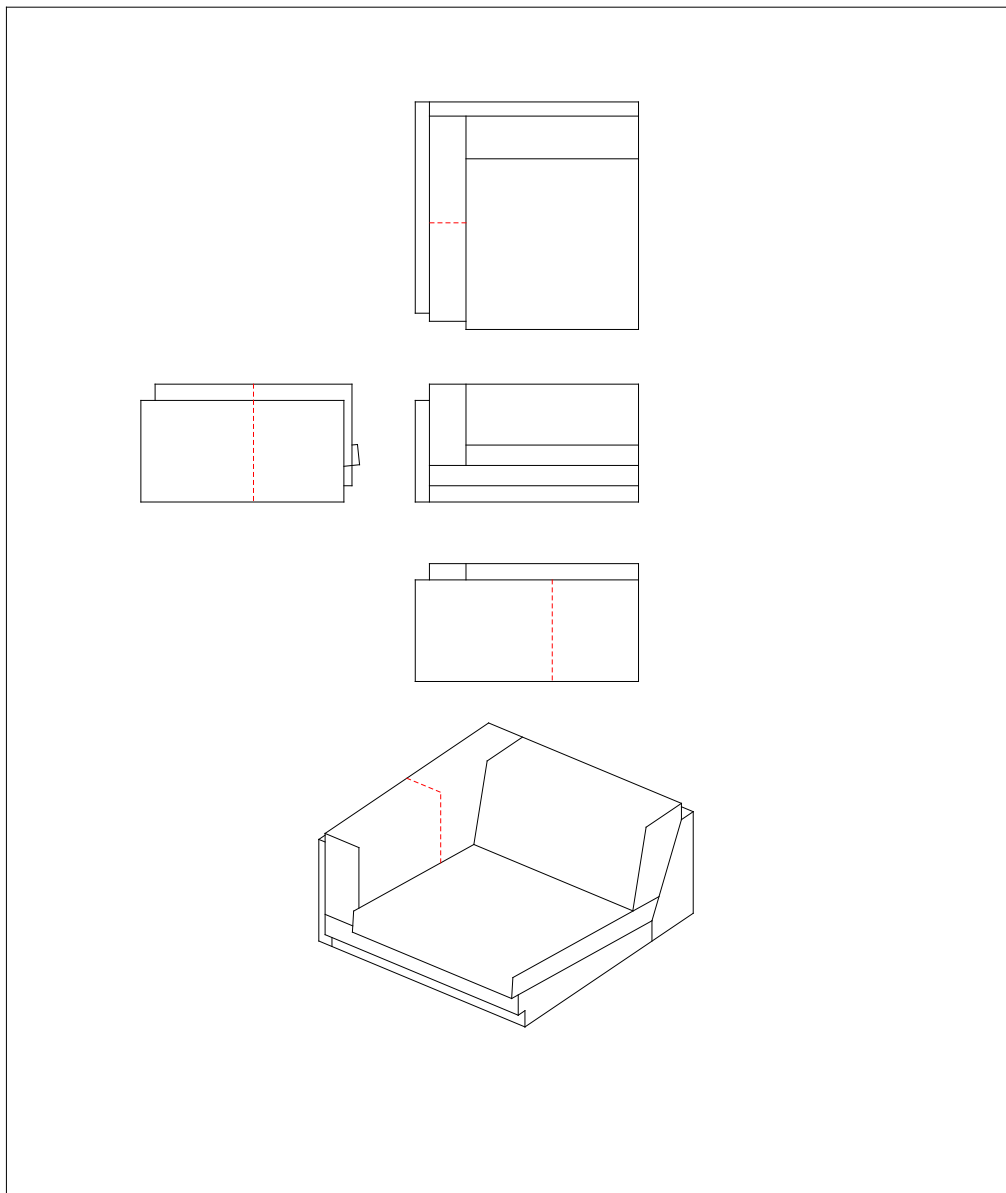

Stitching: Model TUB, corner section,
104 x 104 cm in leather, #1104104

Stitching: Model TUB, center section,
100 x 104 cm in leather, #1104M10

Stitching: Model TUB, closing section, right and left,
110 x 104 cm in leather, #1104H11 / #1104V11

Stitching: Model TUB, closing section, right and left,
120 x 104 cm in leather, #1104H12 / #1104V12

Stitching: Model TUB, closing section, right and left,
130 x 104 cm in leather, #1104H13 / #1104V13

Stitching: Model TUB, closing section, right and left,
150 x 104 cm in leather, #1104H15 / #1104V15

Stitching: Model TUB, closing section, right and left,
170 x 104 cm in leather, #1104H17 / #1104V17

Stitching: Model TUB, closing section, right and left,
190 x 104 cm in leather, #1104H19 / #1104V19

Stitching: Model TUB, closing section, right and left,
210 x 104 cm in leather, #1104H21 / #1104V21

Stitching: Model TUB, footstool,
60 x 100 cm in leather, #1090610