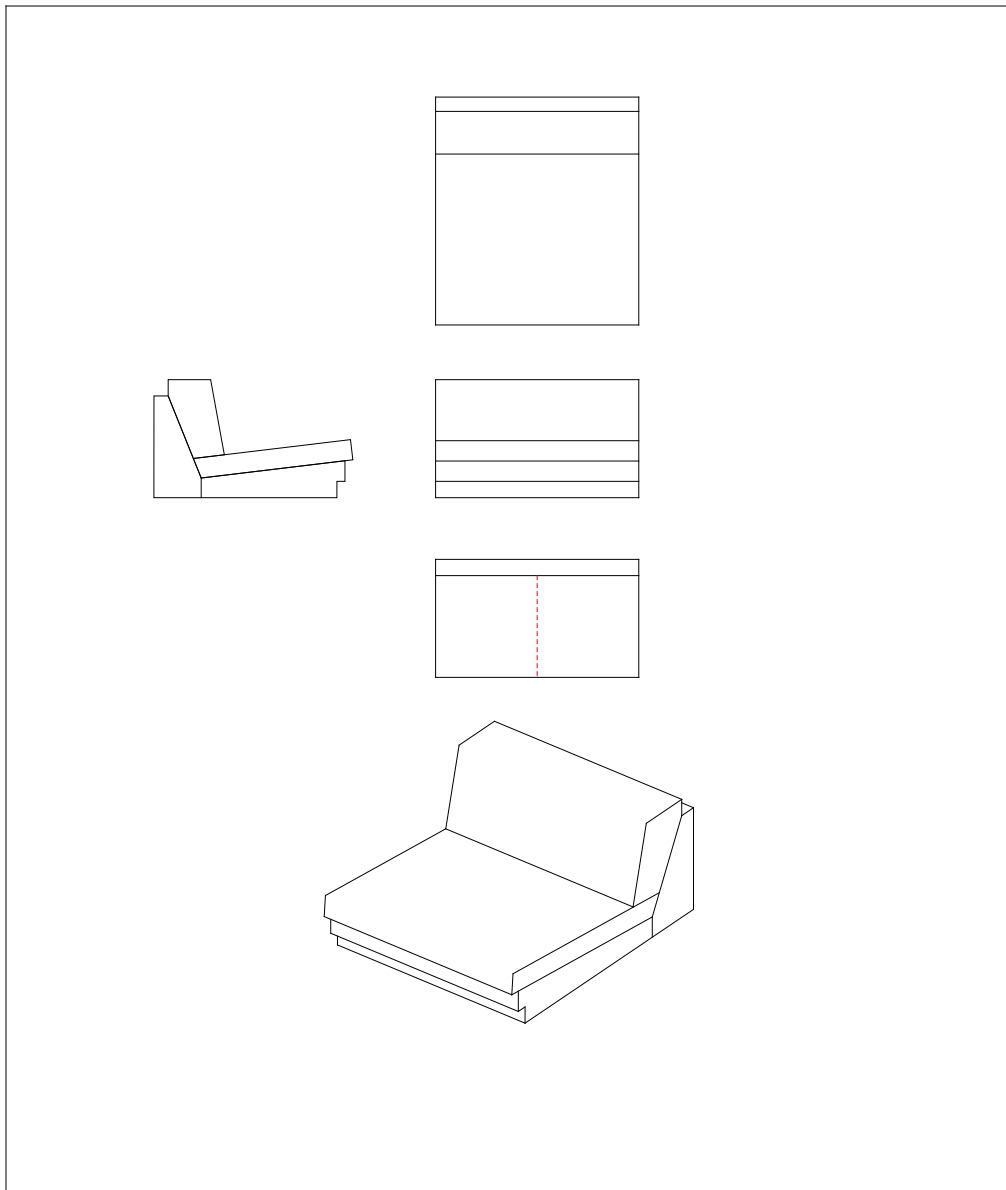

Stitching: Model TUB, corner section,
104 x 104 cm in leather, #1104104

Stitching: Model TUB, center section,
100 x 104 cm in leather, #1104M10

Stitching: Model TUB, closing section, right and left,
110 x 104 cm in leather, #1104H11 / #1104V11

Stitching: Model TUB, closing section, right and left,
120 x 104 cm in leather, #1104H12 / #1104V12

Stitching: Model TUB, closing section, right and left,
130 x 104 cm in leather, #1104H13 / #1104V13

Stitching: Model TUB, closing section, right and left,
150 x 104 cm in leather, #1104H15 / #1104V15

Stitching: Model TUB, closing section, right and left,
170 x 104 cm in leather, #1104H17 / #1104V17

Stitching: Model TUB, closing section, right and left,
190 x 104 cm in leather, #1104H19 / #1104V19

Stitching: Model TUB, closing section, right and left,
210 x 104 cm in leather, #1104H21 / #1104V21

Stitching: Model TUB, footstool,
60 x 100 cm in leather, #1090610