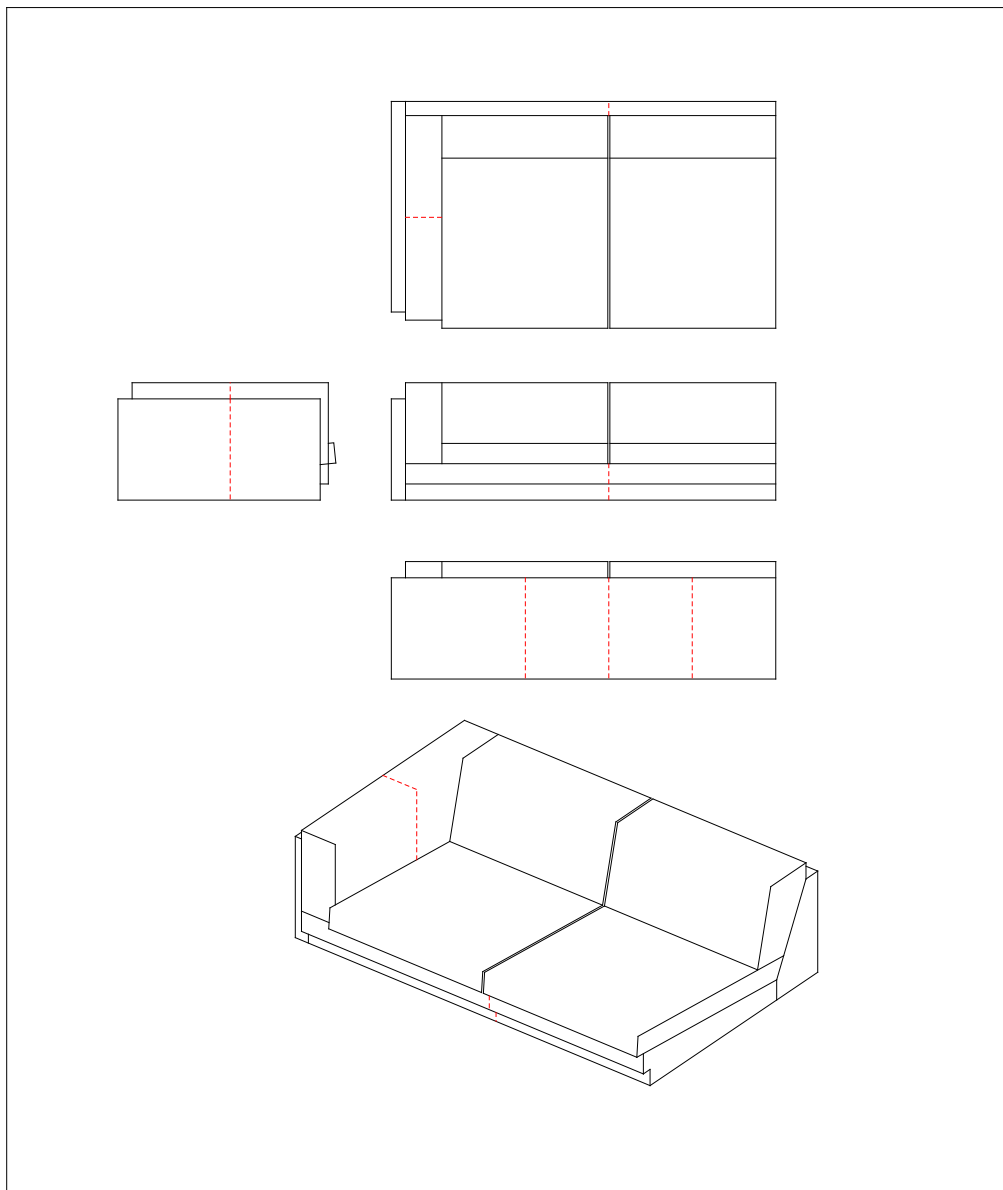

Stitching: Model TUB, corner section,
104 x 104 cm in leather, #1104104

Stitching: Model TUB, center section,
100 x 104 cm in leather, #1104M10

Stitching: Model TUB, closing section, right and left,
110 x 104 cm in leather, #1104H11 / #1104V11

Stitching: Model TUB, closing section, right and left,
170 x 104 cm in leather, #1104H17 / #1104V17

Stitching: Model TUB, closing section, right and left,
190 x 104 cm in leather, #1104H19 / #1104V19

Stitching: Model TUB, closing section, right and left,
210 x 104 cm in leather, #1104H21 / #1104V21

Stitching: Model TUB, closing section, right and left,
220 x 104 cm in leather, #1104H22 / #1104V22

Stitching: Model TUB, chaiselong, right and left,
110 x 164 cm in leather, #1104CH0 / #1104CV0

Stitching: Model TUB, footstool,
60 x 80 cm in leather, #1090608

Stitching: Model TUB, footstool,
60 x 100 cm in leather, #1090610