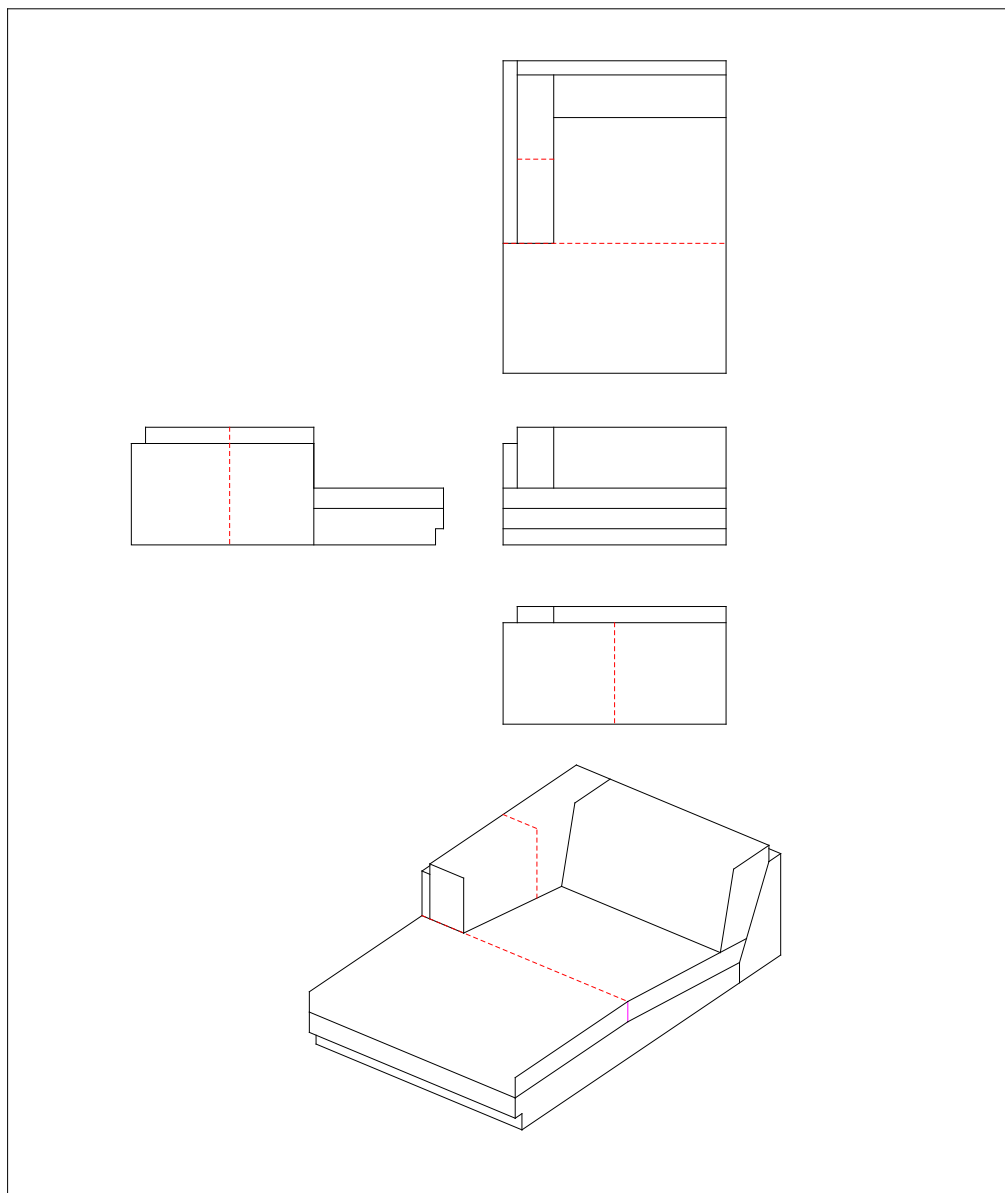

Stitching: Model TUB, closing section, right and left,
120 x 104 cm in leather, #1104H12 / #1104V12

Stitching: Model TUB, closing section, right and left,
130 x 104 cm in leather, #1104H13 / #1104V13

Stitching: Model TUB, closing section, right and left,
150 x 104 cm in leather, #1104H15 / #1104V15

Stitching: Model TUB, closing section, right and left,
170 x 104 cm in leather, #1104H17 / #1104V17

Stitching: Model TUB, closing section, right and left,
190 x 104 cm in leather, #1104H19 / #1104V19

Stitching: Model TUB, closing section, right and left,
210 x 104 cm in leather, #1104H21 / #1104V21

Stitching: Model TUB, closing section, right and left,
220 x 104 cm in leather, #1104H22 / #1104V22

Stitching: Model TUB, chaiselong, right and left,
110 x 164 cm in leather, #1104CH0 / #1104CV0

Stitching: Model TUB, footstool,
60 x 80 cm in leather, #1090608

Stitching: Model TUB, footstool,
60 x 100 cm in leather, #1090610