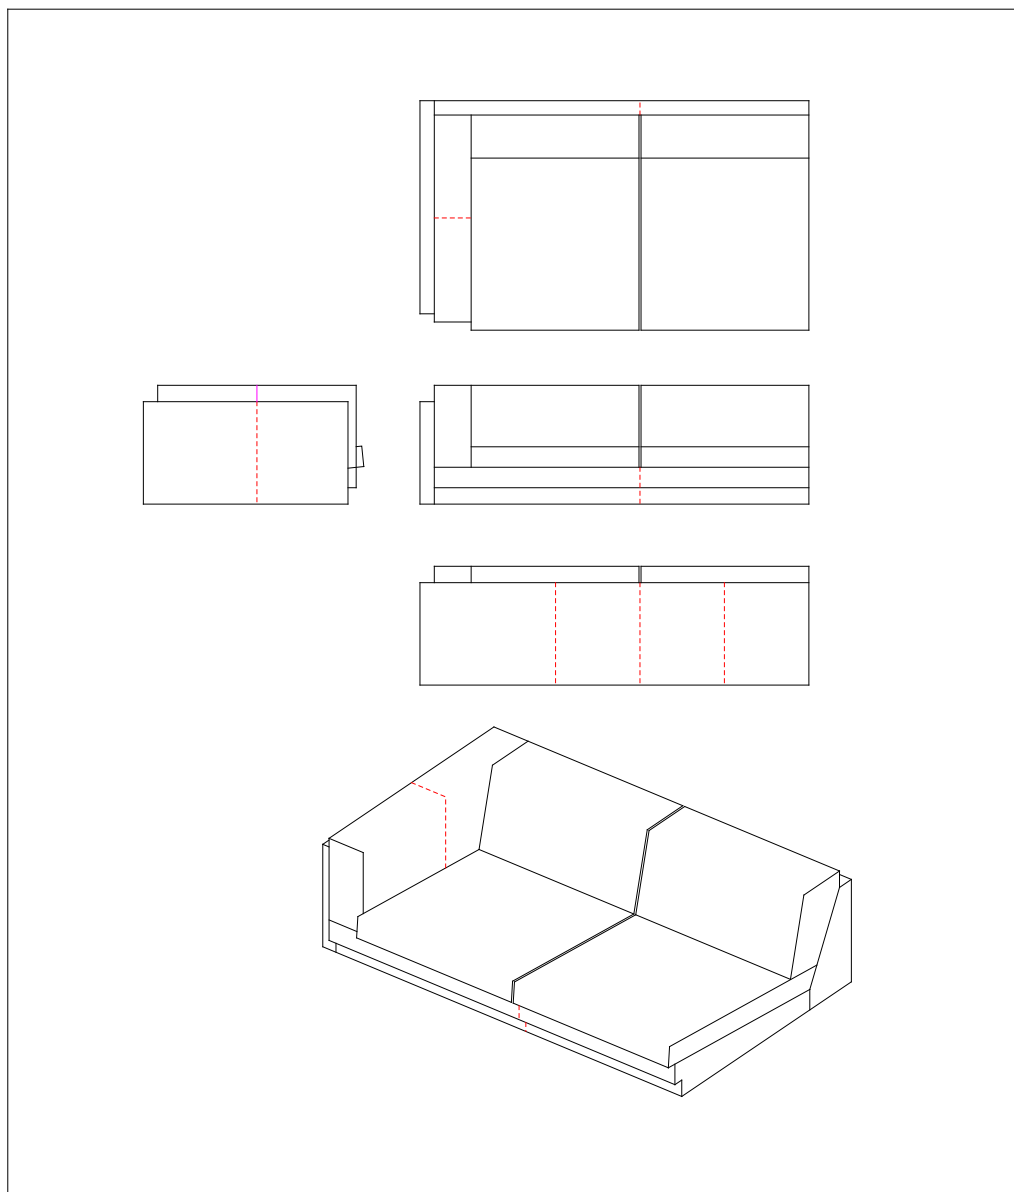

Stitching: Model TUB, corner section,
104 x 104 cm in leather, #1104104

Stitching: Model TUB, center section,
100 x 104 cm in leather, #1104M10

Stitching: Model TUB, closing section, right and left,
110 x 104 cm in leather, #1104H11 / #1104V11

Stitching: Model TUB, closing section, right and left,
120 x 104 cm in leather, #1104H12 / #1104V12

Stitching: Model TUB, closing section, right and left,
130 x 104 cm in leather, #1104H13 / #1104V13

Stitching: Model TUB, closing section, right and left,
150 x 104 cm in leather, #1104H15 / #1104V15

Stitching: Model TUB, closing section, right and left,
170 x 104 cm in leather, #1104H17 / #1104V17

Stitching: Model TUB, closing section, right and left,
190 x 104 cm in leather, #1104H19 / #1104V19

Stitching: Model TUB, closing section, right and left,
210 x 104 cm in leather, #1104H21 / #1104V21

Stitching: Model TUB, closing section, right and left,
220 x 104 cm in leather, #1104H22 / #1104V22

Stitching: Model TUB, chaiselong, right and left,
110 x 164 cm in leather, #1104CH0 / #1104CV0

Stitching: Model TUB, footstool,
60 x 80 cm in leather, #1090608