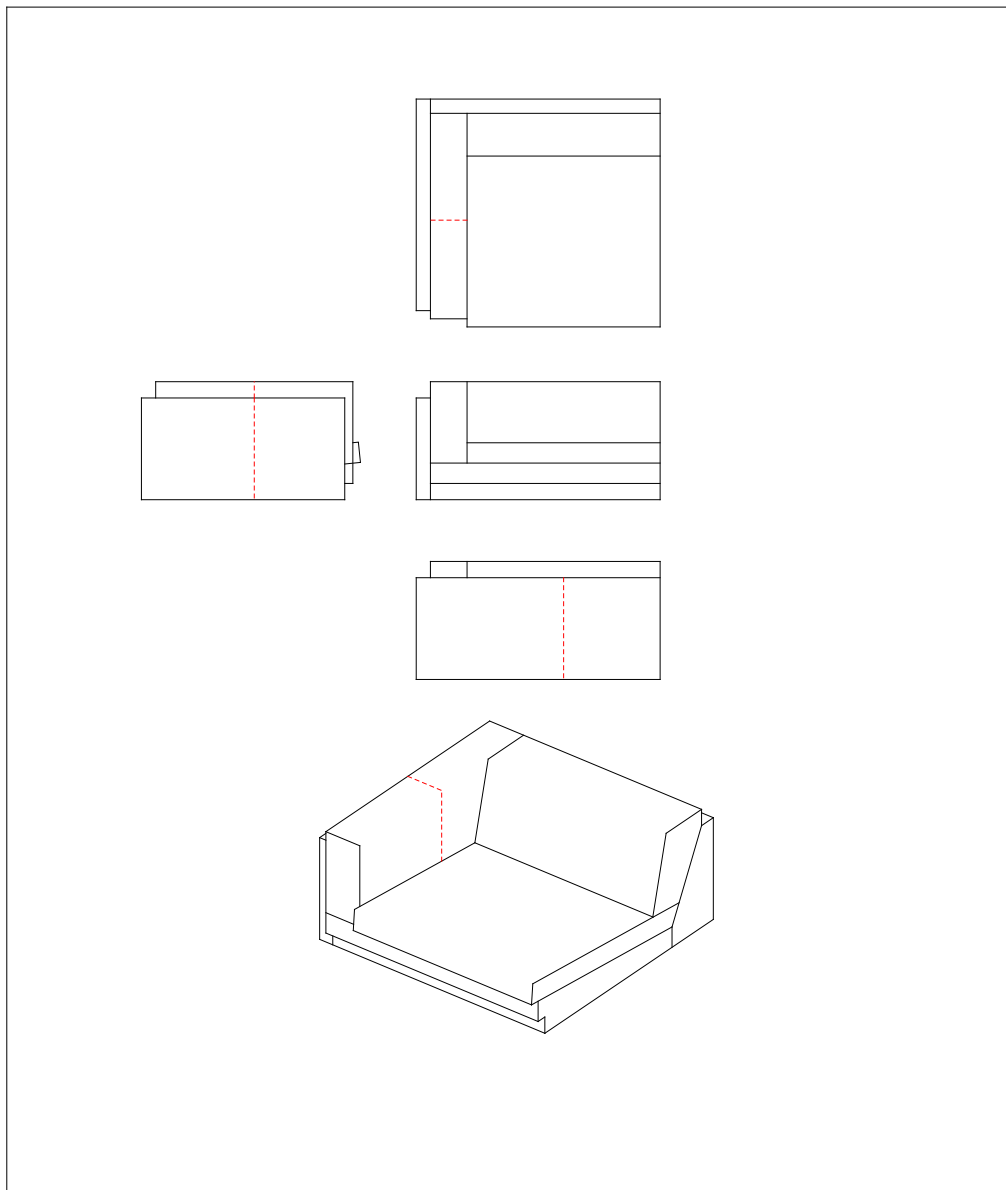

Stitching: Model TUB, corner section,
104 x 104 cm in leather, #1104104

Stitching: Model TUB, center section,
100 x 104 cm in leather, #1104M10

Stitching: Model TUB, closing section, right and left,
110 x 104 cm in leather, #1104H11 / #1104V11

Stitching: Model TUB, closing section, right and left,
120 x 104 cm in leather, #1104H12 / #1104V12

Stitching: Model TUB, closing section, right and left,
130 x 104 cm in leather, #1104H13 / #1104V13

Stitching: Model TUB, closing section, right and left,
150 x 104 cm in leather, #1104H15 / #1104V15

Stitching: Model TUB, closing section, right and left,
170 x 104 cm in leather, #1104H17 / #1104V17

Stitching: Model TUB, closing section, right and left,
190 x 104 cm in leather, #1104H19 / #1104V19

Stitching: Model TUB, closing section, right and left,
210 x 104 cm in leather, #1104H21 / #1104V21

Stitching: Model TUB, footstool,
60 x 100 cm in leather, #1090610