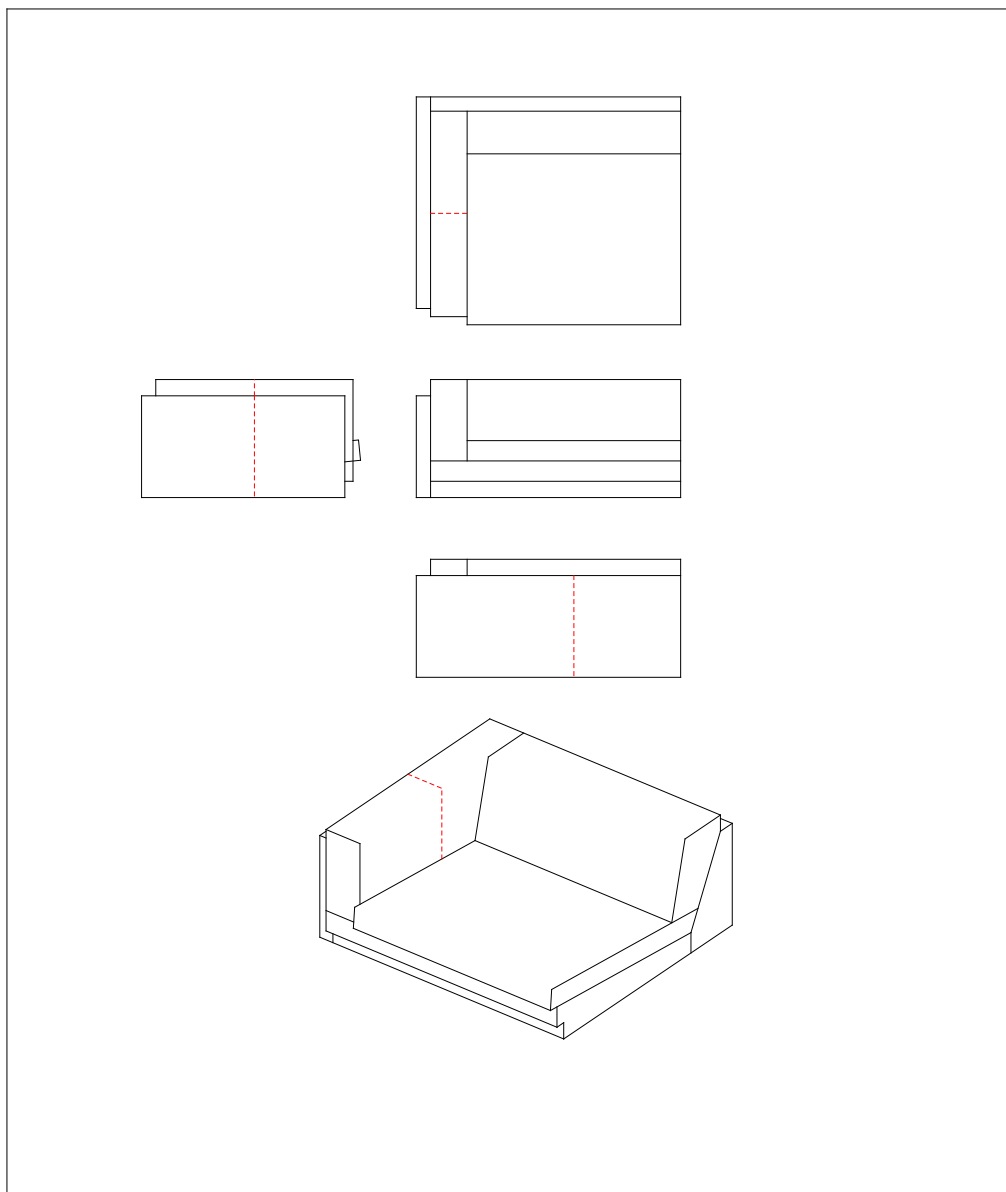

Stitching: Model TUB, corner section,
104 x 104 cm in leather, #1104104

Stitching: Model TUB, center section,
100 x 104 cm in leather, #1104M10

Stitching: Model TUB, closing section, right and left,
110 x 104 cm in leather, #1104H11 / #1104V11

Stitching: Model TUB, closing section, right and left,
120 x 104 cm in leather, #1104H12 / #1104V12

Stitching: Model TUB, closing section, right and left,
130 x 104 cm in leather, #1104H13 / #1104V13

Stitching: Model TUB, closing section, right and left,
150 x 104 cm in leather, #1104H15 / #1104V15

Stitching: Model TUB, closing section, right and left,
170 x 104 cm in leather, #1104H17 / #1104V17

Stitching: Model TUB, closing section, right and left,
190 x 104 cm in leather, #1104H19 / #1104V19

Stitching: Model TUB, closing section, right and left,
210 x 104 cm in leather, #1104H21 / #1104V21

Stitching: Model TUB, footstool,
60 x 100 cm in leather, #1090610