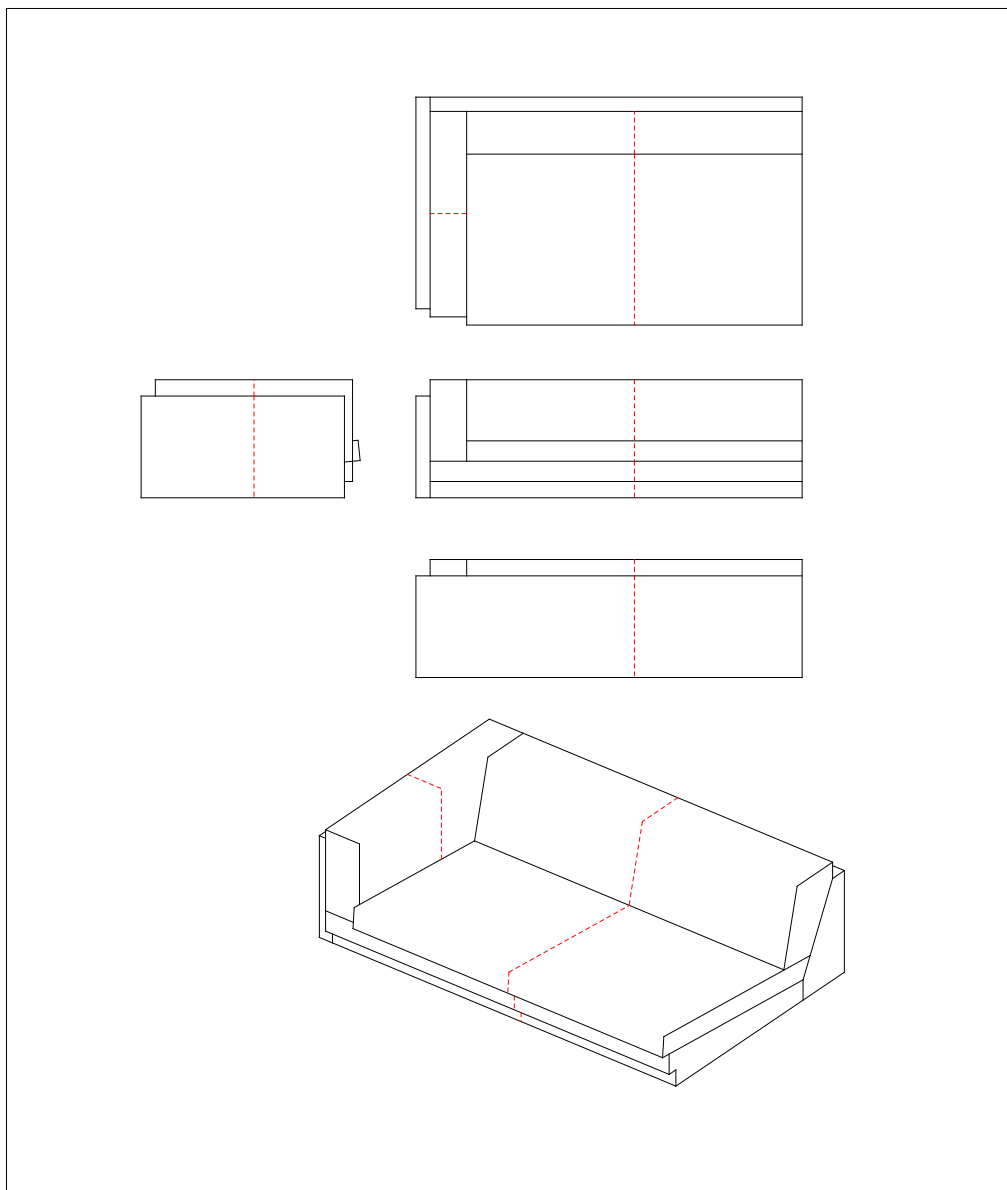

Stitching: Model TUB, corner section,
104 x 104 cm in leather, #1104104

Stitching: Model TUB, center section,
100 x 104 cm in leather, #1104M10

Stitching: Model TUB, closing section, right and left,
110 x 104 cm in leather, #1104H11 / #1104V11

Stitching: Model TUB, closing section, right and left,
120 x 104 cm in leather, #1104H12 / #1104V12

Stitching: Model TUB, closing section, right and left,
130 x 104 cm in leather, #1104H13 / #1104V13

Stitching: Model TUB, closing section, right and left,
150 x 104 cm in leather, #1104H15 / #1104V15

Stitching: Model TUB, closing section, right and left,
170 x 104 cm in leather, #1104H17 / #1104V17

Stitching: Model TUB, closing section, right and left,
190 x 104 cm in leather, #1104H19 / #1104V19

Stitching: Model TUB, closing section, right and left,
210 x 104 cm in leather, #1104H21 / #1104V21

Stitching: Model TUB, footstool,
60 x 100 cm in leather, #1090610