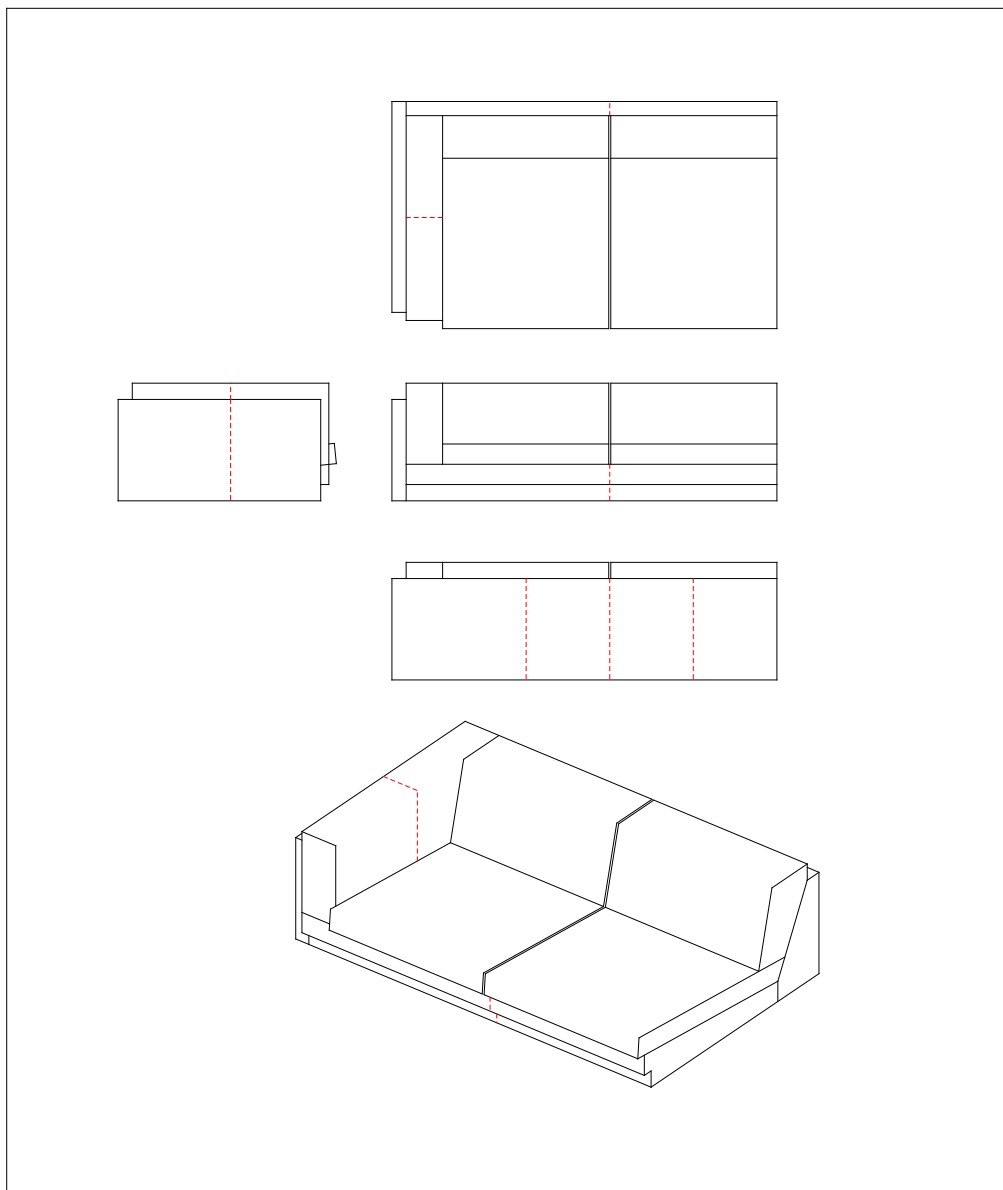

Stitching: Model TUB, closing section, right and left,
120 x 104 cm in leather, #1104H12 / #1104V12

Stitching: Model TUB, closing section, right and left,
130 x 104 cm in leather, #1104H13 / #1104V13

Stitching: Model TUB, closing section, right and left,
150 x 104 cm in leather, #1104H15 / #1104V15

Stitching: Model TUB, closing section, right and left,
170 x 104 cm in leather, #1104H17 / #1104V17

Stitching: Model TUB, closing section, right and left,
190 x 104 cm in leather, #1104H19 / #1104V19

Stitching: Model TUB, closing section, right and left,
210 x 104 cm in leather, #1104H21 / #1104V21

Stitching: Model TUB, closing section, right and left,
220 x 104 cm in leather, #1104H22 / #1104V22

Stitching: Model TUB, chaiselong, right and left,
110 x 164 cm in leather, #1104CH0 / #1104CV0

Stitching: Model TUB, footstool,
60 x 80 cm in leather, #1090608

Stitching: Model TUB, footstool,
60 x 100 cm in leather, #1090610