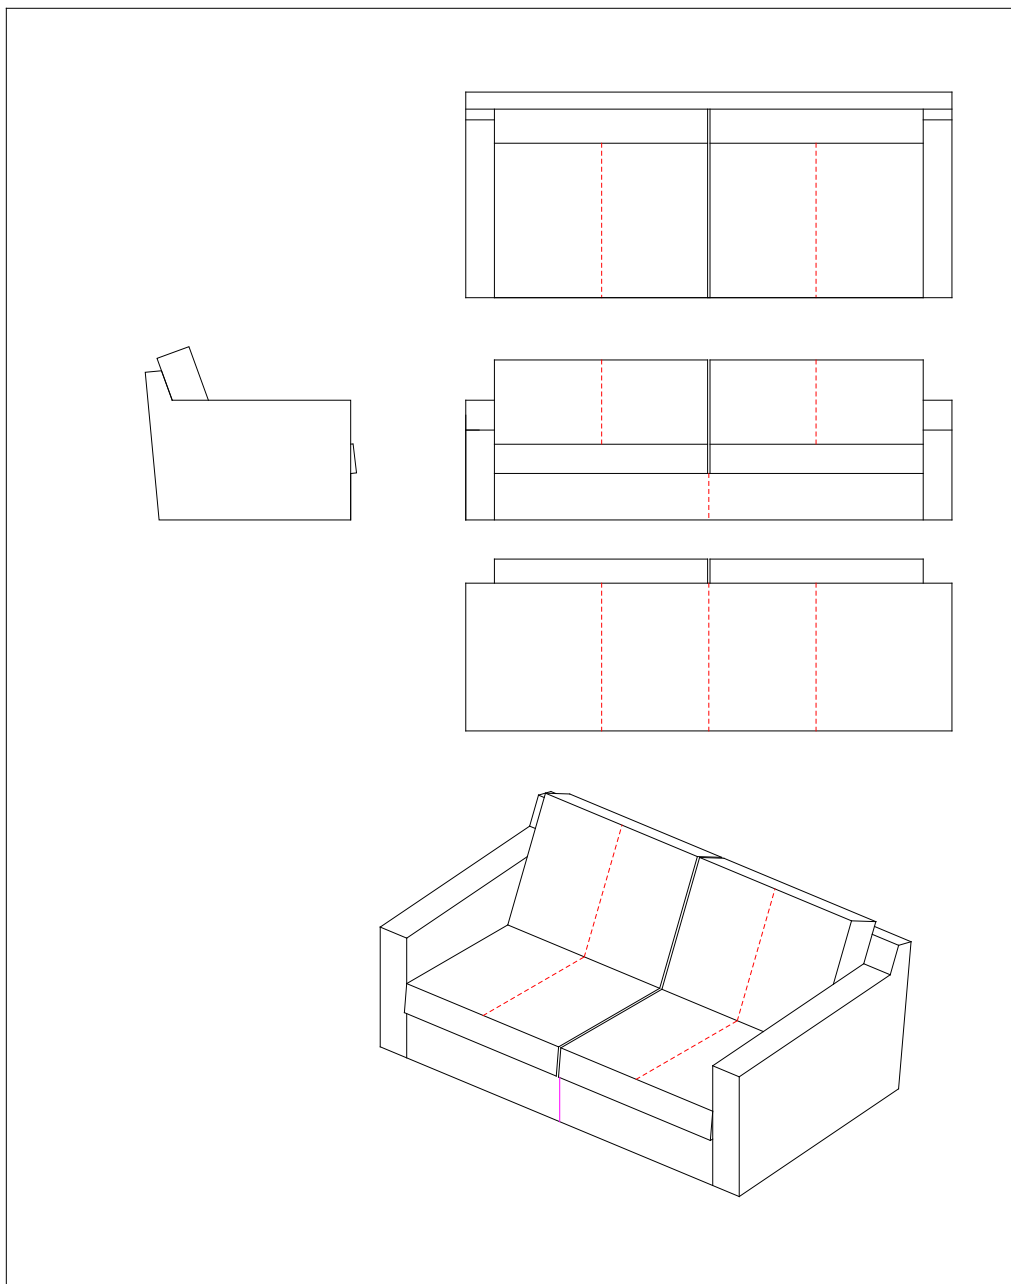

Stitching: Model VITESSE, chair,  
79,5 x 82 cm in leather, #6810010

Stitching: Model VITESSE, sofa,  
160 x 82 cm in leather, #683-160

Stitching: Model VITESSE, sofa,  
170 x 82 cm in leather, #683-170

Stitching: Model VITESSE, sofa,  
180 x 82 cm in leather, #683-180

Stitching: Model VITESSE, sofa,  
190 x 82 cm in leather, #683-190

Stitching: Model VITESSE, sofa,  
200 x 82 cm in leather, #683-200

Stitching: Model VITESSE, sofa,  
210 x 82 cm in leather, #683-210

Stitching: Model VITESSE, sofa,  
220 x 82 cm in leather, #683-220

Stitching: Model VITESSE, footstool,  
55 x 55 cm in leather, #6855555

Stitching: Model VITESSE, footstool,  
55 x 80 cm in leather, #6855580