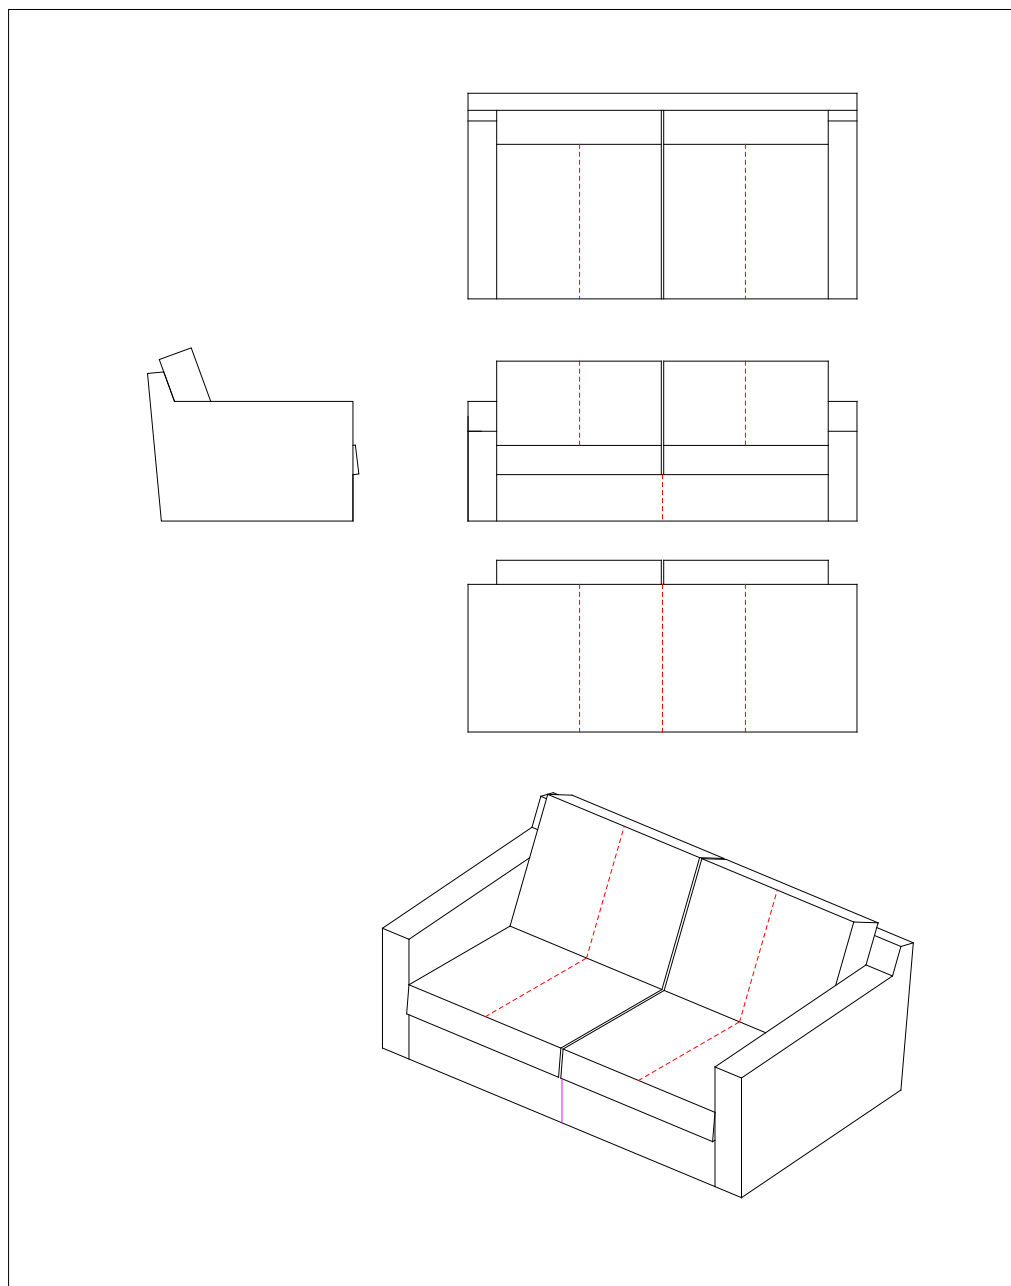

Stitching: Model VITESSE, chair,  
79,5 x 82 cm in leather, #6810010

Stitching: Model VITESSE, sofa,  
160 x 82 cm in leather, #683-160

Stitching: Model VITESSE, sofa,  
170 x 82 cm in leather, #683-170

Stitching: Model VITESSE, sofa,  
180 x 82 cm in leather, #683-180

Stitching: Model VITESSE, sofa,  
190 x 82 cm in leather, #683-190

Stitching: Model VITESSE, sofa,  
200 x 82 cm in leather, #683-200

Stitching: Model VITESSE, sofa,  
210 x 82 cm in leather, #683-210

Stitching: Model VITESSE, sofa,  
220 x 82 cm in leather, #683-220

Stitching: Model VITESSE, footstool,  
55 x 55 cm in leather, #6855555

Stitching: Model VITESSE, footstool,  
55 x 80 cm in leather, #6855580