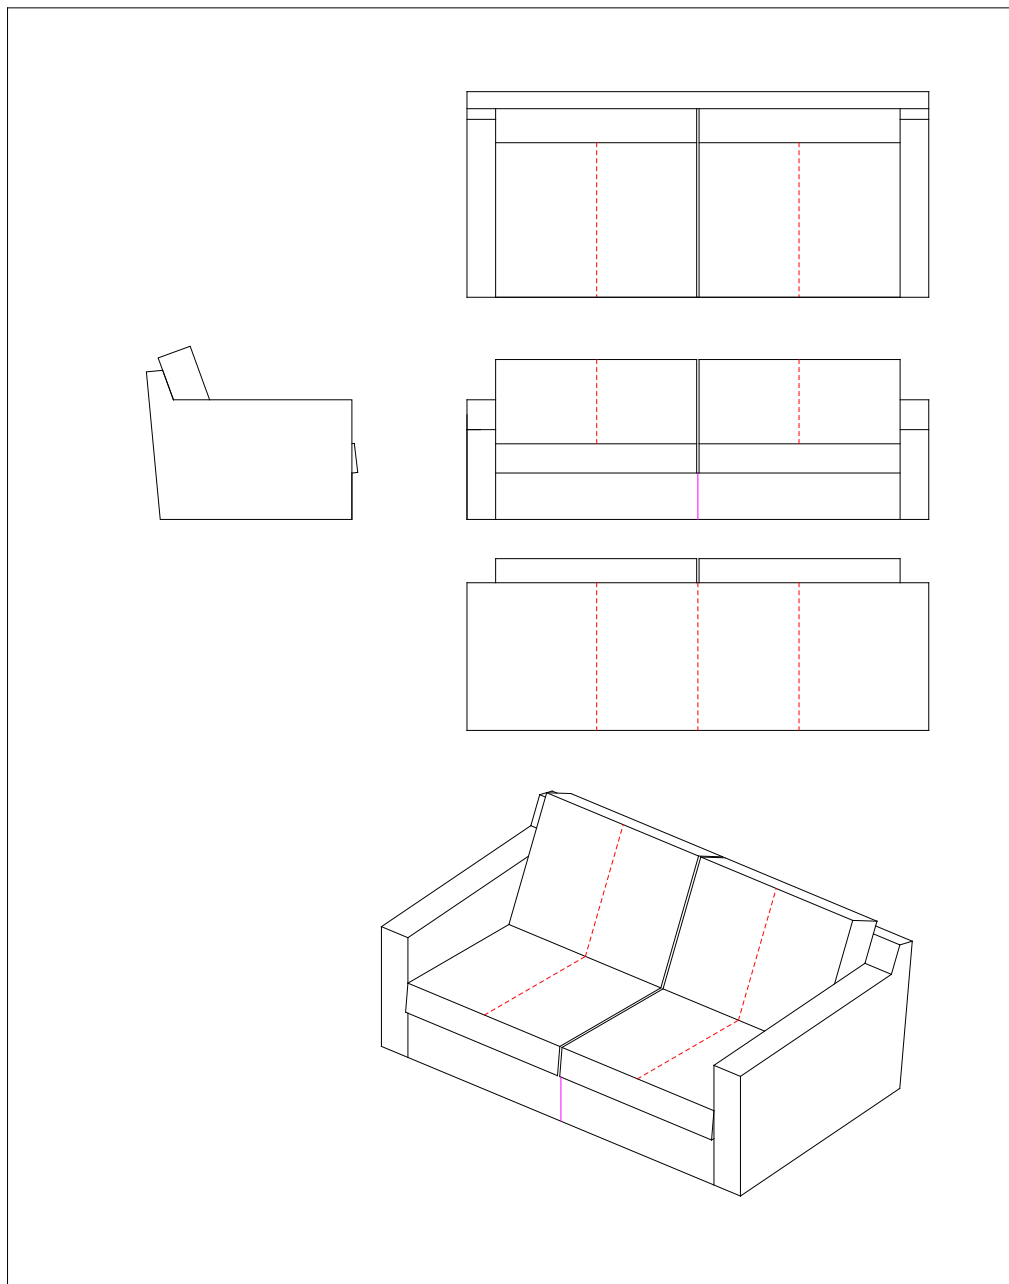

Stitching: Model VITESSE, chair,  
79,5 x 82 cm in leather, #6810010

Stitching: Model VITESSE, sofa,  
160 x 82 cm in leather, #683-160

Stitching: Model VITESSE, sofa,  
170 x 82 cm in leather, #683-170

Stitching: Model VITESSE, sofa,  
180 x 82 cm in leather, #683-180

Stitching: Model VITESSE, sofa,  
190 x 82 cm in leather, #683-190

Stitching: Model VITESSE, sofa,  
200 x 82 cm in leather, #683-200

Stitching: Model VITESSE, sofa,  
210 x 82 cm in leather, #683-210

Stitching: Model VITESSE, sofa,  
220 x 82 cm in leather, #683-220

Stitching: Model VITESSE, footstool,  
55 x 55 cm in leather, #6855555

Stitching: Model VITESSE, footstool,  
55 x 80 cm in leather, #6855580