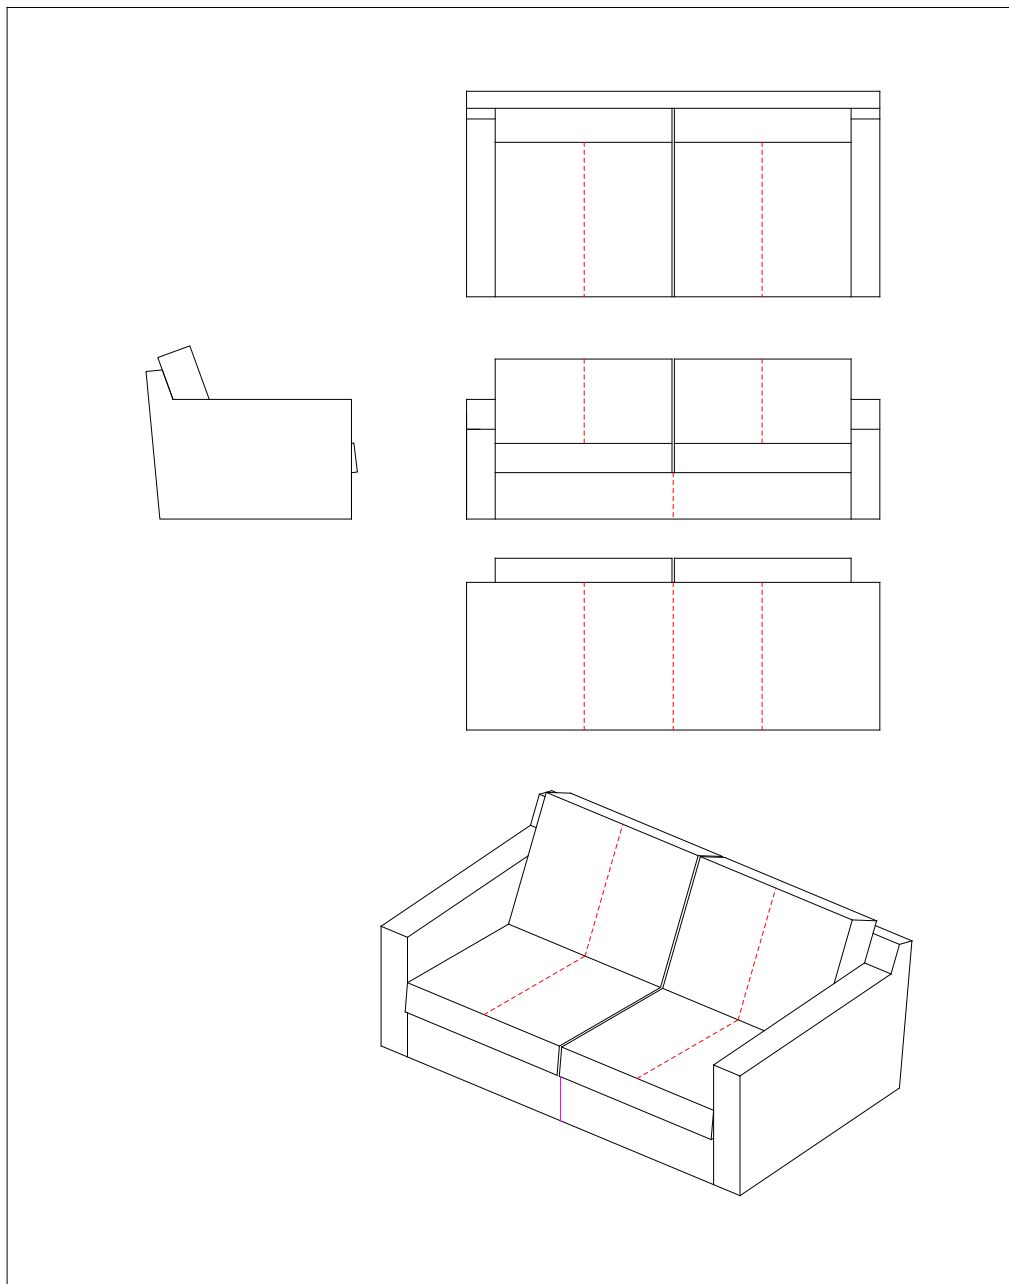

Stitching: Model VITESSE, chair,  
79,5 x 82 cm in leather, #6810010

Stitching: Model VITESSE, sofa,  
160 x 82 cm in leather, #683-160

Stitching: Model VITESSE, sofa,  
170 x 82 cm in leather, #683-170

Stitching: Model VITESSE, sofa,  
180 x 82 cm in leather, #683-180

Stitching: Model VITESSE, sofa,  
190 x 82 cm in leather, #683-190

Stitching: Model VITESSE, sofa,  
200 x 82 cm in leather, #683-200

Stitching: Model VITESSE, sofa,  
210 x 82 cm in leather, #683-210

Stitching: Model VITESSE, sofa,  
220 x 82 cm in leather, #683-220

Stitching: Model VITESSE, footstool,  
55 x 55 cm in leather, #6855555

Stitching: Model VITESSE, footstool,  
55 x 80 cm in leather, #6855580