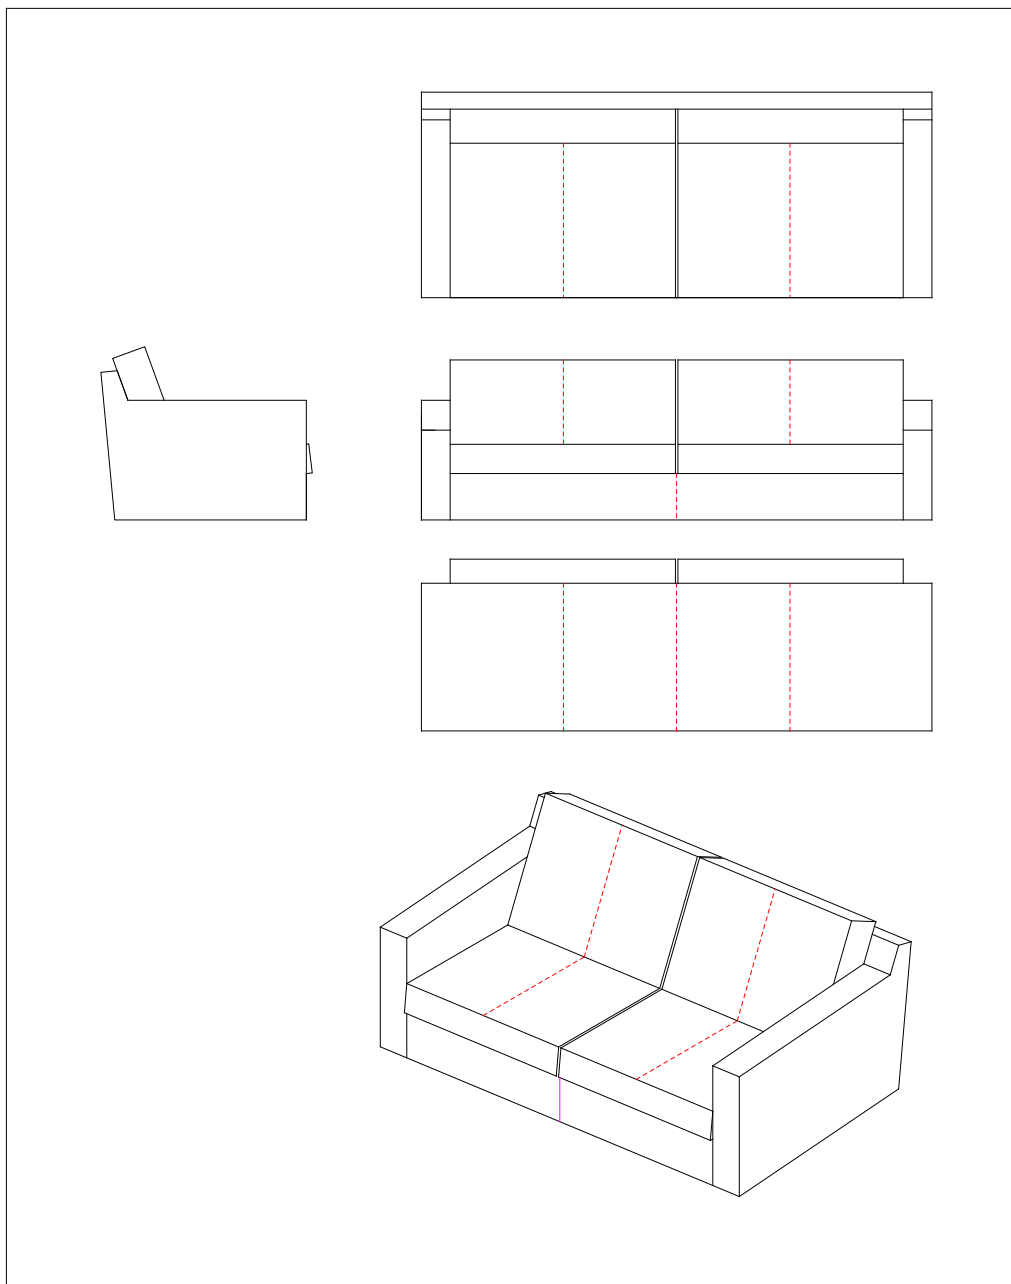

Stitching: Model VITESSE, chair,  
79,5 x 82 cm in leather, #6810010

Stitching: Model VITESSE, sofa,  
160 x 82 cm in leather, #683-160

Stitching: Model VITESSE, sofa,  
170 x 82 cm in leather, #683-170

Stitching: Model VITESSE, sofa,  
180 x 82 cm in leather, #683-180

Stitching: Model VITESSE, sofa,  
190 x 82 cm in leather, #683-190

Stitching: Model VITESSE, sofa,  
200 x 82 cm in leather, #683-200

Stitching: Model VITESSE, sofa,  
210 x 82 cm in leather, #683-210

Stitching: Model VITESSE, sofa,  
220 x 82 cm in leather, #683-220

Stitching: Model VITESSE, footstool,  
55 x 55 cm in leather, #6855555

Stitching: Model VITESSE, footstool,  
55 x 80 cm in leather, #6855580