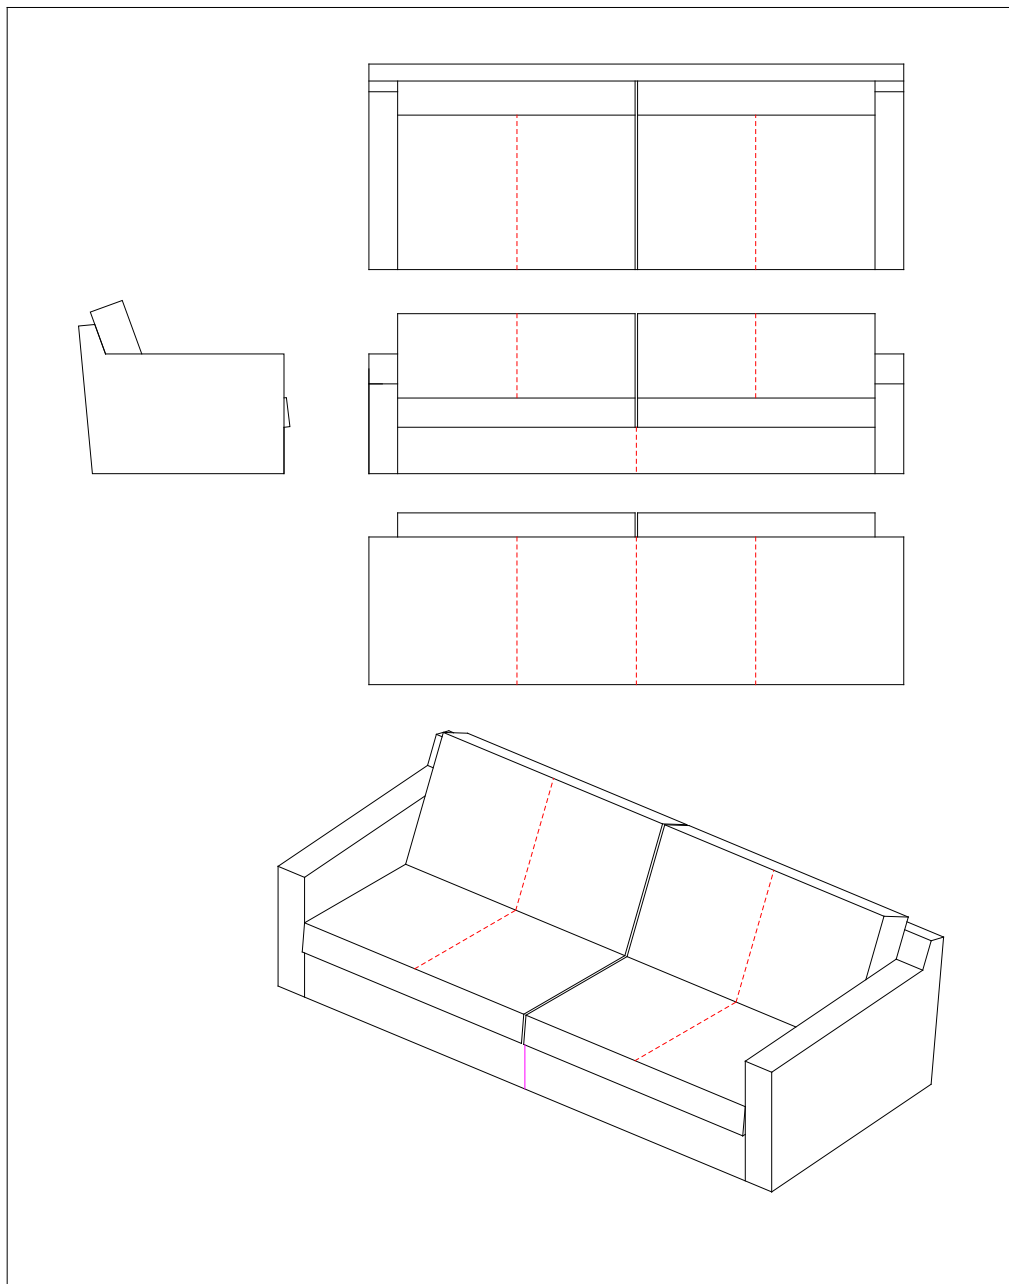

Stitching: Model VITESSE, chair,  
79,5 x 82 cm in leather, #6810010

Stitching: Model VITESSE, sofa,  
160 x 82 cm in leather, #683-160

Stitching: Model VITESSE, sofa,  
170 x 82 cm in leather, #683-170

Stitching: Model VITESSE, sofa,  
180 x 82 cm in leather, #683-180

Stitching: Model VITESSE, sofa,  
190 x 82 cm in leather, #683-190

Stitching: Model VITESSE, sofa,  
200 x 82 cm in leather, #683-200

Stitching: Model VITESSE, sofa,  
210 x 82 cm in leather, #683-210

Stitching: Model VITESSE, sofa,  
220 x 82 cm in leather, #683-220

Stitching: Model VITESSE, footstool,  
55 x 55 cm in leather, #6855555

Stitching: Model VITESSE, footstool,  
55 x 80 cm in leather, #6855580