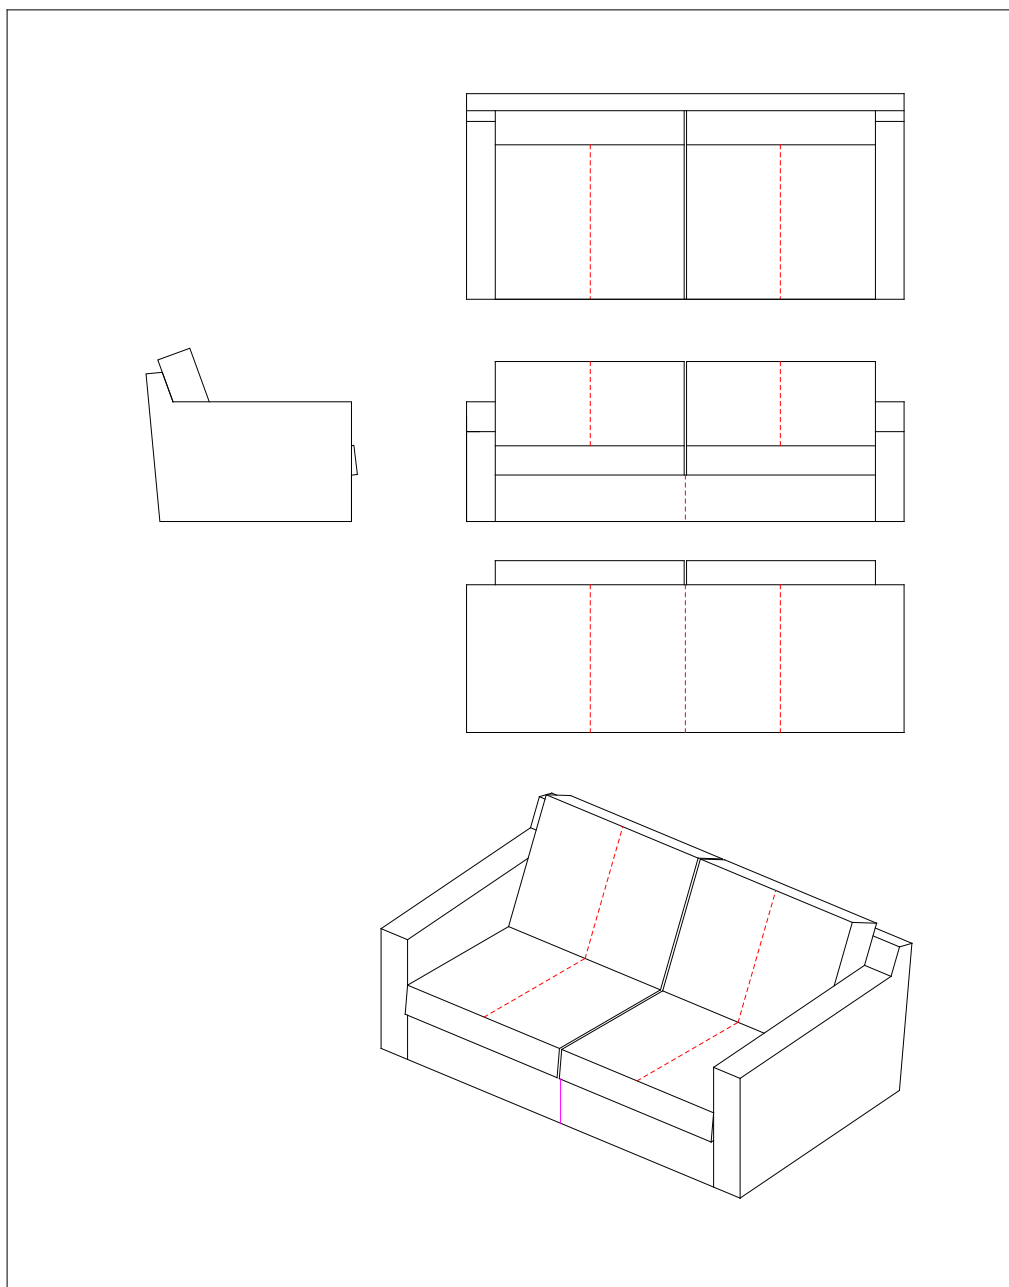

Stitching: Model VITESSE, chair,  
79,5 x 82 cm in leather, #6810010

Stitching: Model VITESSE, sofa,  
160 x 82 cm in leather, #683-160

Stitching: Model VITESSE, sofa,  
170 x 82 cm in leather, #683-170

Stitching: Model VITESSE, sofa,  
180 x 82 cm in leather, #683-180

Stitching: Model VITESSE, sofa,  
190 x 82 cm in leather, #683-190

Stitching: Model VITESSE, sofa,  
200 x 82 cm in leather, #683-200

Stitching: Model VITESSE, sofa,  
210 x 82 cm in leather, #683-210

Stitching: Model VITESSE, sofa,  
220 x 82 cm in leather, #683-220

Stitching: Model VITESSE, footstool,  
55 x 55 cm in leather, #6855555

Stitching: Model VITESSE, footstool,  
55 x 80 cm in leather, #6855580