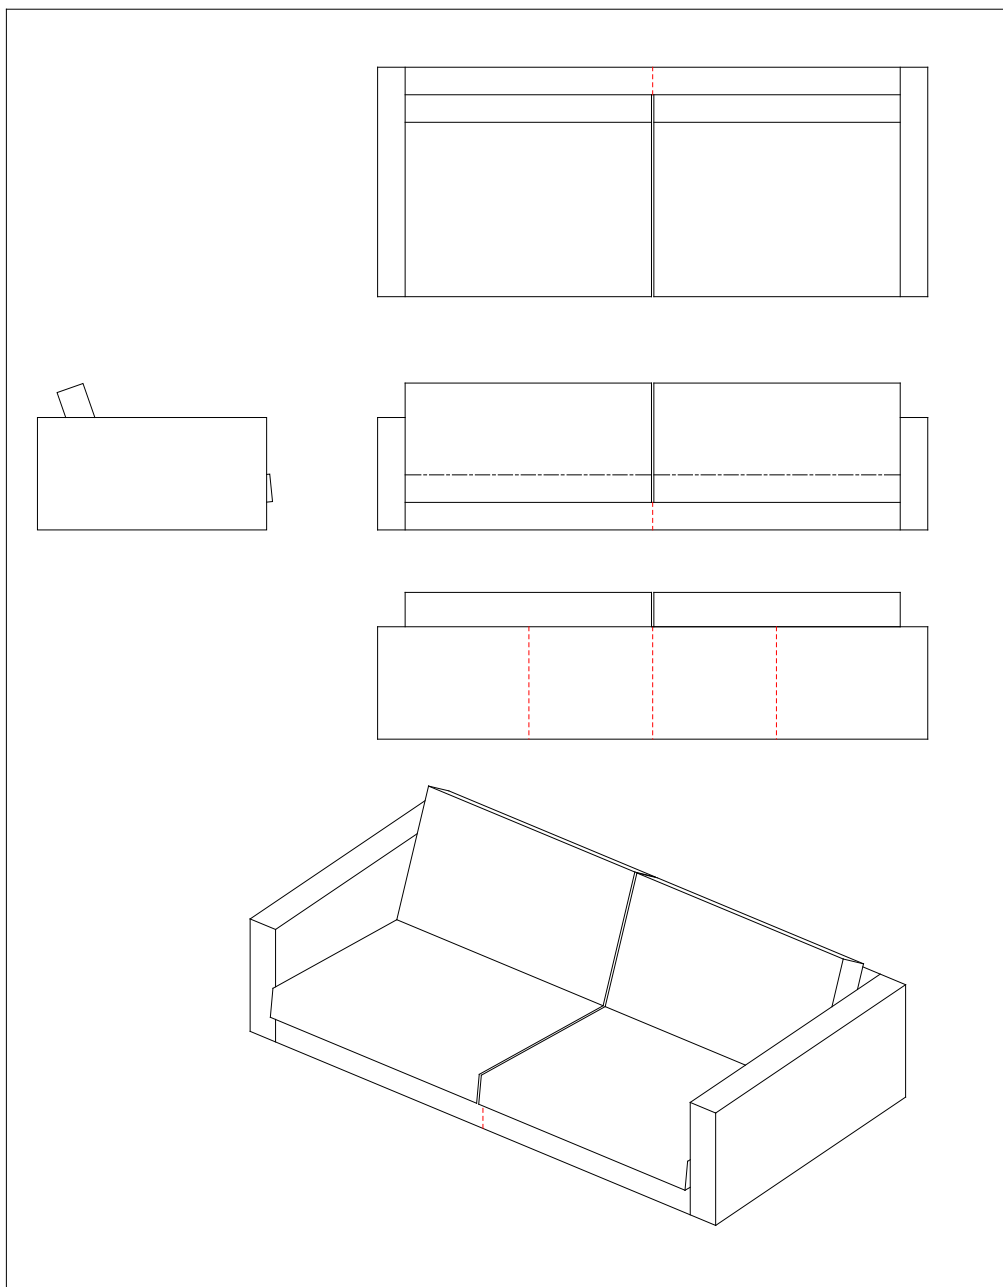

Stitching: Model ZENITH, easy chair,
84 x 100 cm in leather, #701-084

Stitching: Model ZENITH, sofa,
180 x 100 cm in leather, #701-180

Stitching: Model ZENITH, sofa,
200 x 100 cm in leather, #701-200

Stitching: Model ZENITH, sofa,
220 x 100 cm in leather, #701-220

Stitching: Model ZENITH, sofa,
240 x 100 cm in leather, #701-240

Stitching: Model ZENITH, sofa,
240 x 110 cm in leather, #711-240

Stitching: Model ZENITH, footstool,
50 x 70 cm in leather, #7050507

Stitching: Model ZENITH, footstool,
50 x 100 cm in leather, #7050510