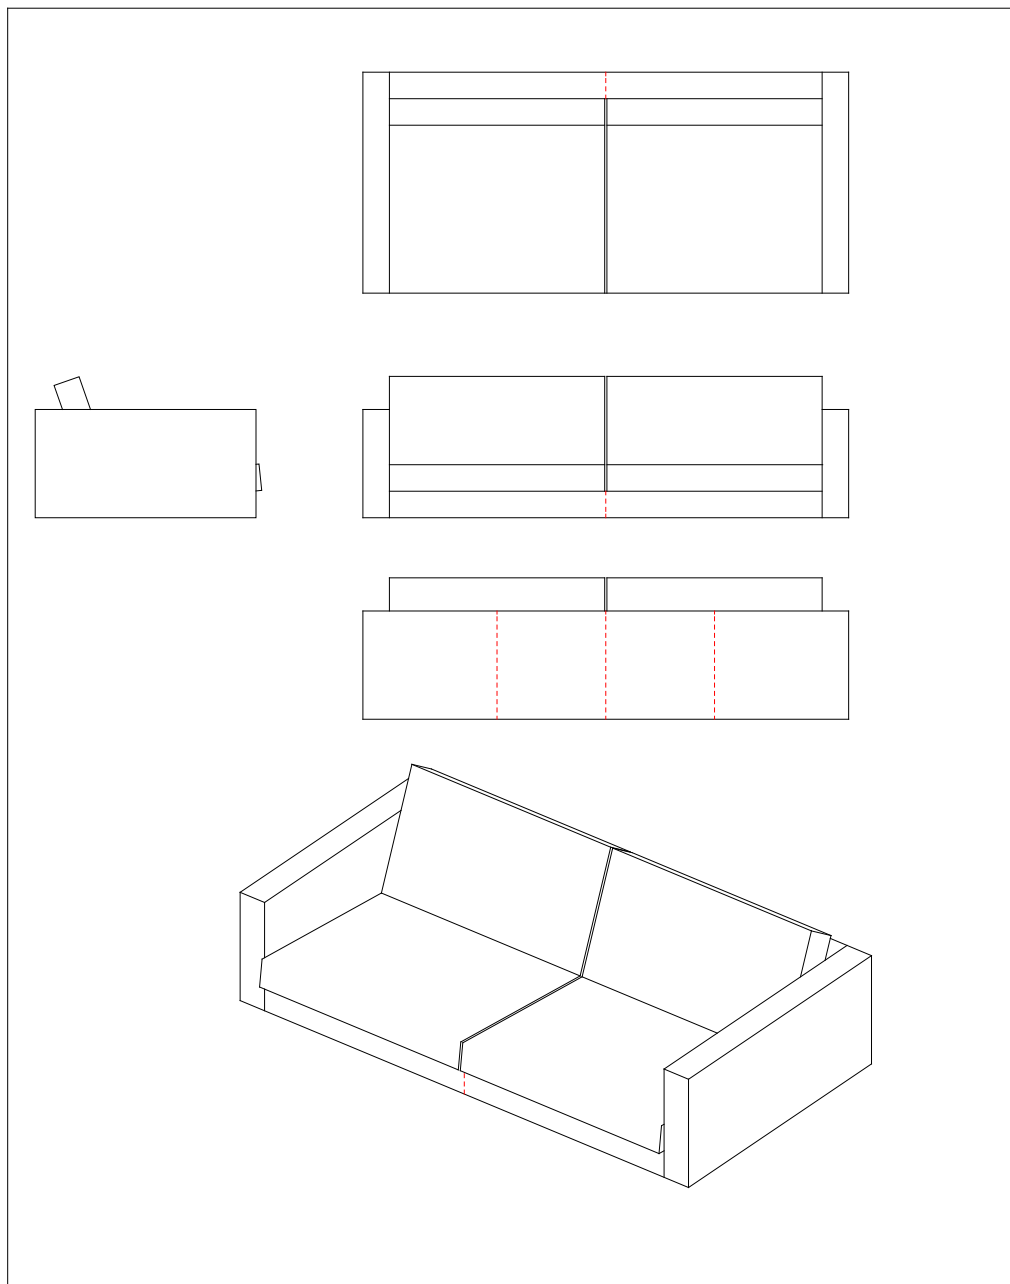

Stitching: Model ZENITH, easy chair,
84 x 100 cm in leather, #701-084

Stitching: Model ZENITH, sofa,
180 x 100 cm in leather, #701-180

Stitching: Model ZENITH, sofa,
200 x 100 cm in leather, #701-200

Stitching: Model ZENITH, sofa,
220 x 100 cm in leather, #701-220

Stitching: Model ZENITH, sofa,
240 x 100 cm in leather, #701-240

Stitching: Model ZENITH, sofa,
240 x 110 cm in leather, #711-240

Stitching: Model ZENITH, footstool,
50 x 70 cm in leather, #7050507

Stitching: Model ZENITH, footstool,
50 x 100 cm in leather, #7050510