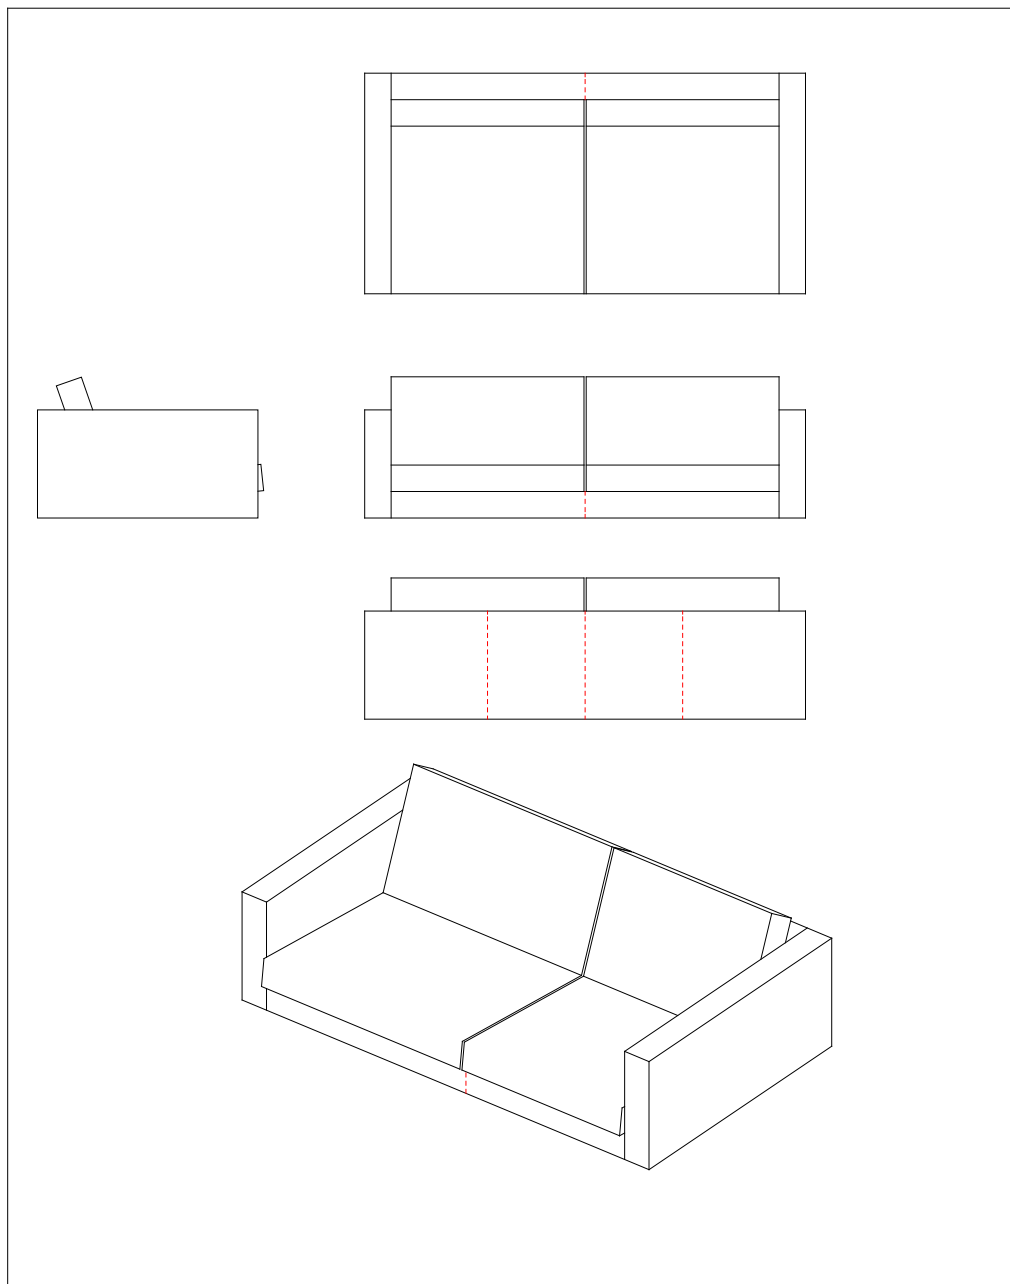

Stitching: Model ZENITH, easy chair,
84 x 100 cm in leather, #701-084

Stitching: Model ZENITH, sofa,
180 x 100 cm in leather, #701-180

Stitching: Model ZENITH, sofa,
200 x 100 cm in leather, #701-200

Stitching: Model ZENITH, sofa,
220 x 100 cm in leather, #701-220

Stitching: Model ZENITH, sofa,
240 x 100 cm in leather, #701-240

Stitching: Model ZENITH, sofa,
240 x 110 cm in leather, #711-240

Stitching: Model ZENITH, footstool,
50 x 70 cm in leather, #7050507

Stitching: Model ZENITH, footstool,
50 x 100 cm in leather, #7050510