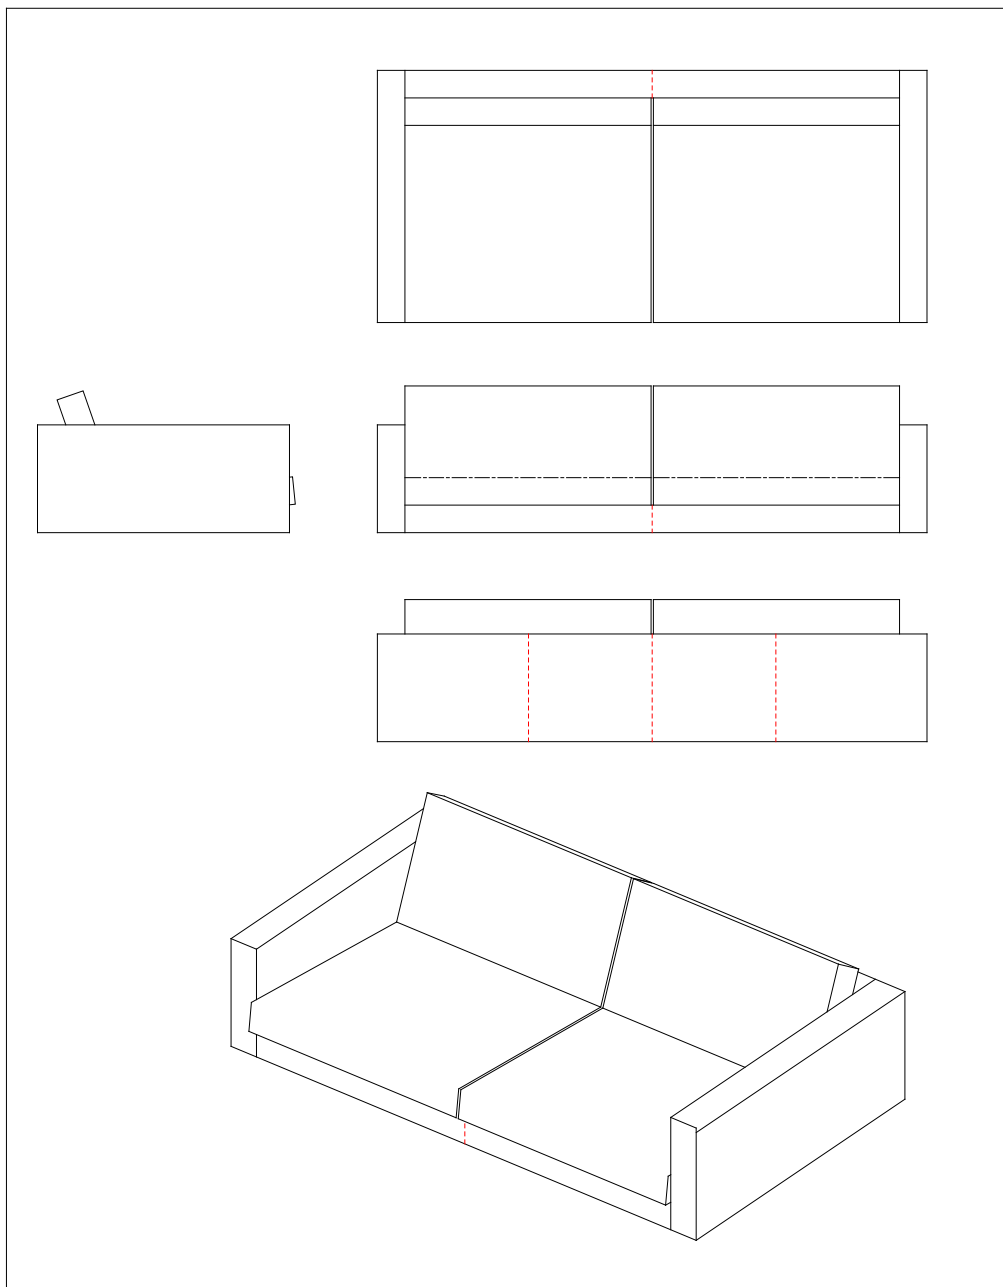

Stitching: Model ZENITH, easy chair,
84 x 100 cm in leather, #701-084

Stitching: Model ZENITH, sofa,
180 x 100 cm in leather, #701-180

Stitching: Model ZENITH, sofa,
200 x 100 cm in leather, #701-200

Stitching: Model ZENITH, sofa,
220 x 100 cm in leather, #701-220

Stitching: Model ZENITH, sofa,
240 x 100 cm in leather, #701-240

Stitching: Model ZENITH, sofa,
240 x 110 cm in leather, #711-240

Stitching: Model ZENITH, footstool,
50 x 70 cm in leather, #7050507

Stitching: Model ZENITH, footstool,
50 x 100 cm in leather, #7050510