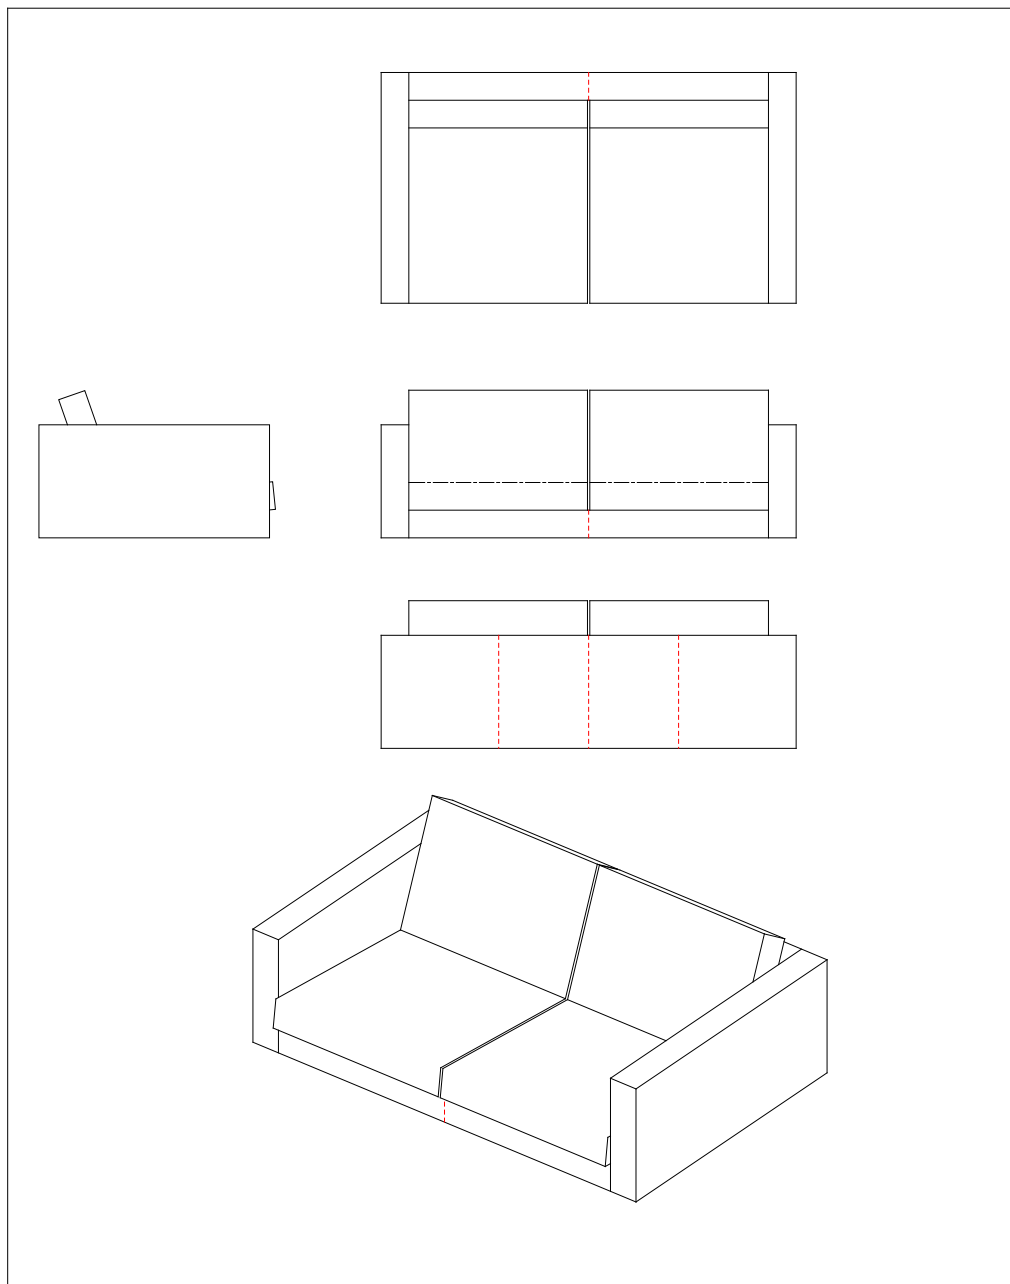

Stitching: Model ZENITH, easy chair,
84 x 100 cm in leather, #701-084

Stitching: Model ZENITH, sofa,
180 x 100 cm in leather, #701-180

Stitching: Model ZENITH, sofa,
200 x 100 cm in leather, #701-200

Stitching: Model ZENITH, sofa,
220 x 100 cm in leather, #701-220

Stitching: Model ZENITH, sofa,
240 x 100 cm in leather, #701-240

Stitching: Model ZENITH, sofa,
240 x 110 cm in leather, #711-240

Stitching: Model ZENITH, footstool,
50 x 70 cm in leather, #7050507

Stitching: Model ZENITH, footstool,
50 x 100 cm in leather, #7050510