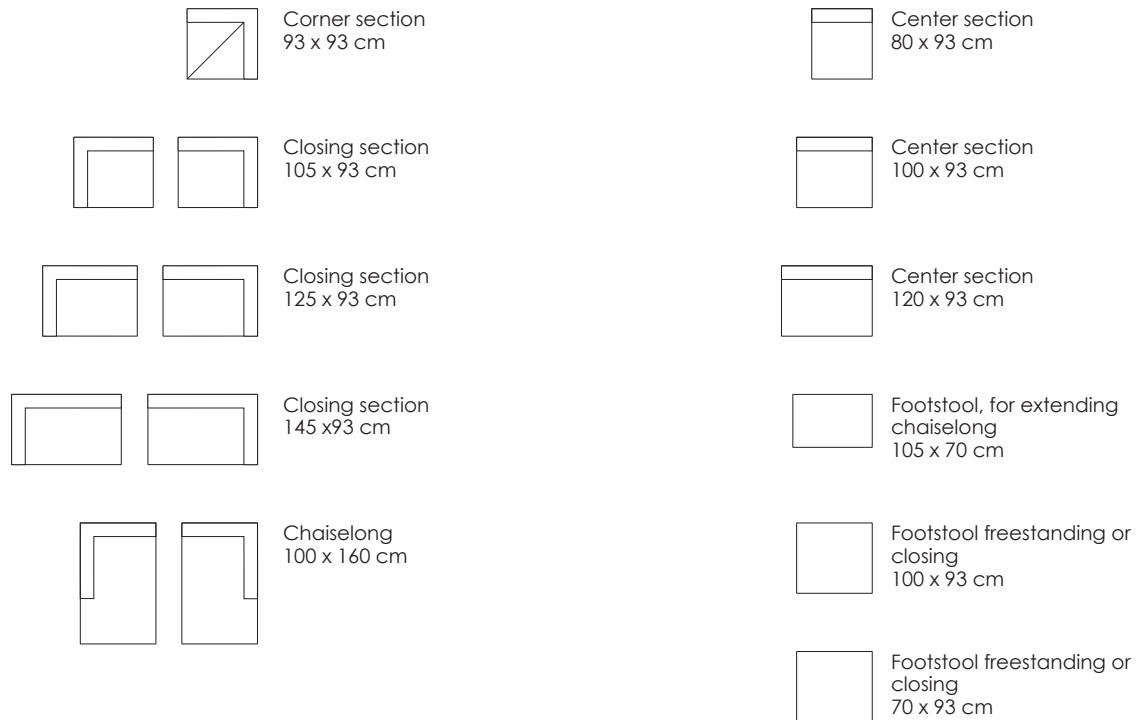

Model Bas · Design by Jens Juul Eilersen

Arm height: 55 cm · Arm width: 18 cm · Total depth (frame): 93 cm · Seat depth: 71,5 cm · Seat height: 37 cm · Total height (frame): 55 cm

Scale 1:100
All overall dimensions correspond to frame sizes.
The drawings are not a detailed expression of how the final furniture appears.

Model Bas · Design by Jens Juul Eilersen

Arm height: 55 cm · Arm width: 18 cm · Total depth (frame): 93 cm · Seat depth: 71,5 cm · Seat height: 32 cm · Total height (frame): 55 cm

Scale 1:100
All overall dimensions correspond to frame sizes.
The drawings are not a detailed expression of how the final furniture appears.