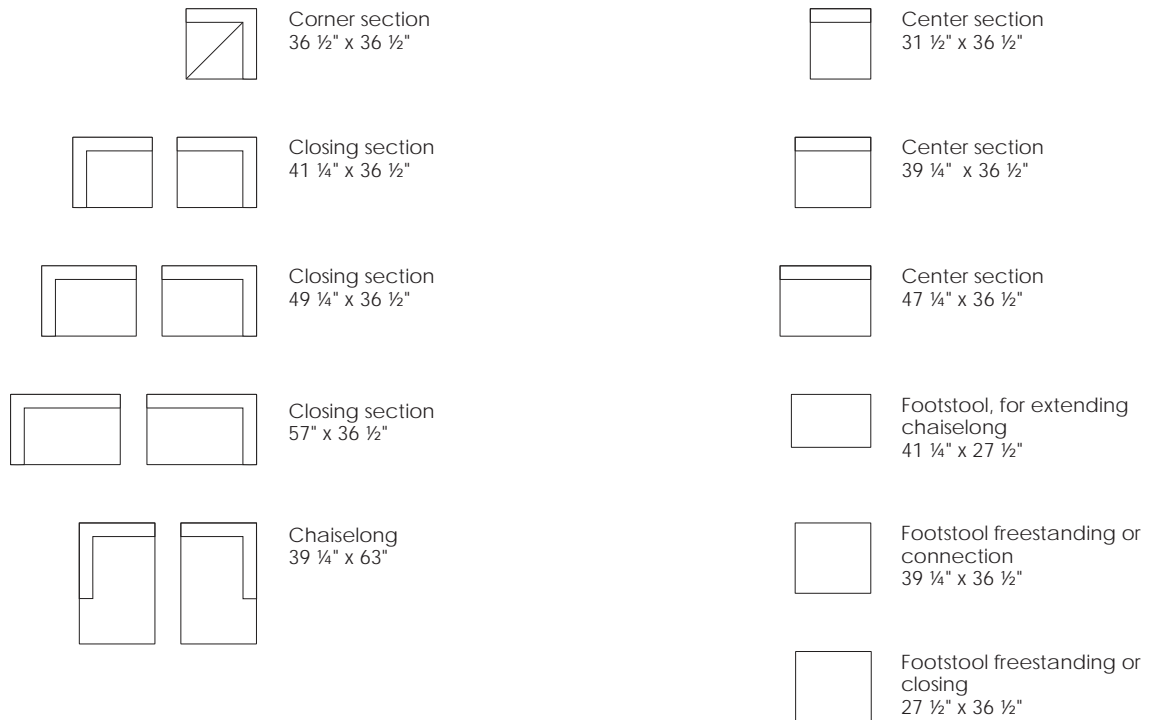

Model Bas- Design by Jens Juul Eilersen

Arm height: 21 1/2" · Arm width: 7" · Total depth (frame): 36 1/2" · Seat depth: 28 1/4" · Seat height: 15 1/4" · Total height (frame): 21 1/2"

Scale 1:100
All overall dimensions correspond to frame sizes.
The drawings are not a detailed expression of how the final furniture appears.