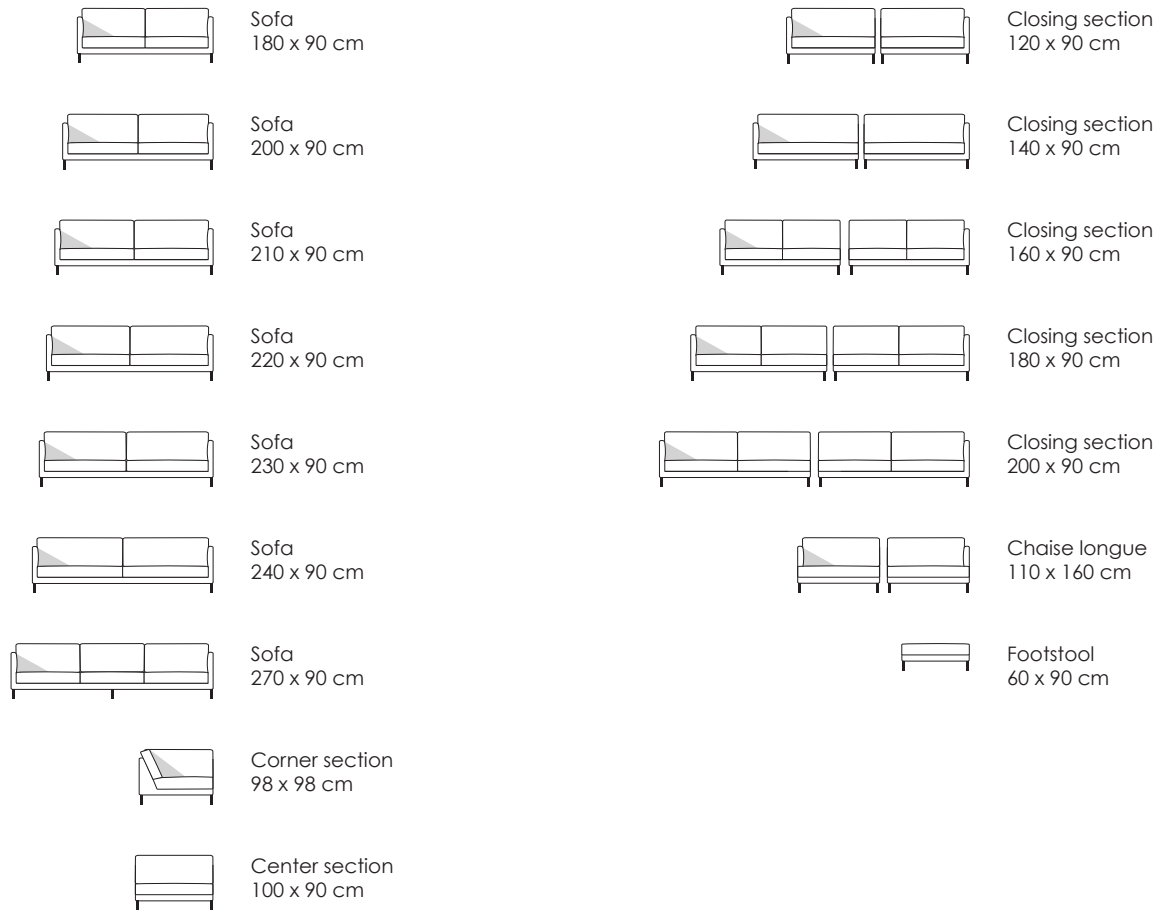

Model Mission · Design by Nishiyama-Eilersen team

Arm height: 66 cm · Arm width: 7 cm · Total depth (frame): 90 cm · Seat depth: 55 cm · Seat height: 42 cm · Total height (frame): 66 cm

Scale 1:100

All overall dimensions correspond to frame sizes.