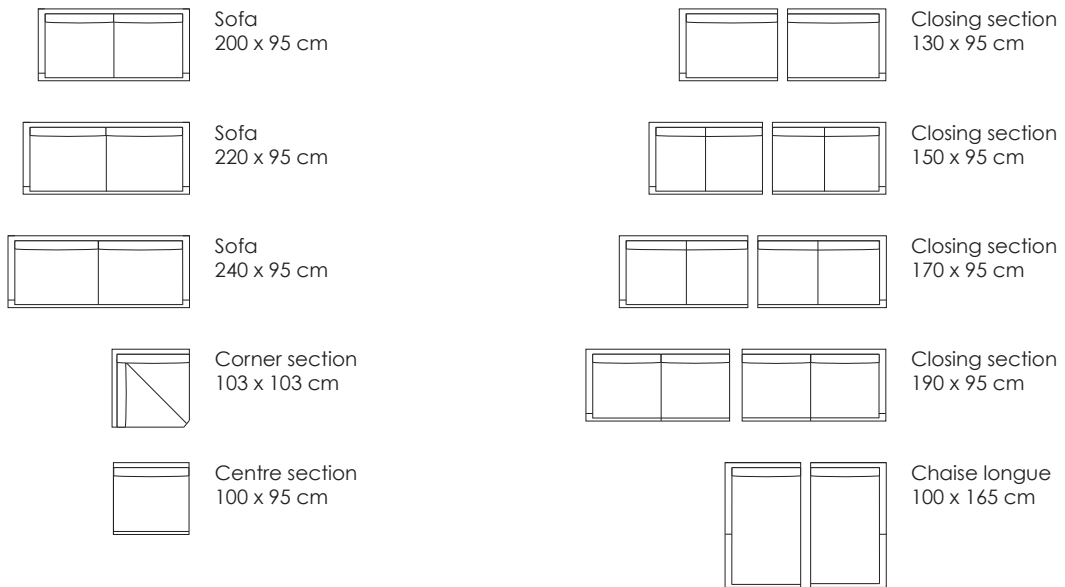

Model Loft · Design by Jens Juul Eilersen

Arm height: 57 cm · Arm width: 8 cm · Total depth (frame): 95 cm · Seat depth: 56 cm · Seat height: 43 cm · Total height (frame): 70 cm

Sofa
200 x 95 cm

Closing section
130 x 95 cm

Sofa
220 x 95 cm

Closing section
150 x 95 cm

Sofa
240 x 95 cm

Closing section
170 x 95 cm

Corner section
103 x 103 cm

Closing section
190 x 95 cm

Centre section
100 x 95 cm

Chaise longue
100 x 165 cm

Scale 1:100
All overall dimensions correspond to frame sizes.
The drawings are not a detailed expression of how the final furniture appears.

Model Loft · Design by Jens Juul Eilersen

Arm height: 57 cm · Arm width: 8 cm · Total depth (frame): 95 cm · Seat depth: 56 cm · Seat height: 43 cm · Total height (frame): 70 cm

Scale 1:100
All overall dimensions correspond to frame sizes.