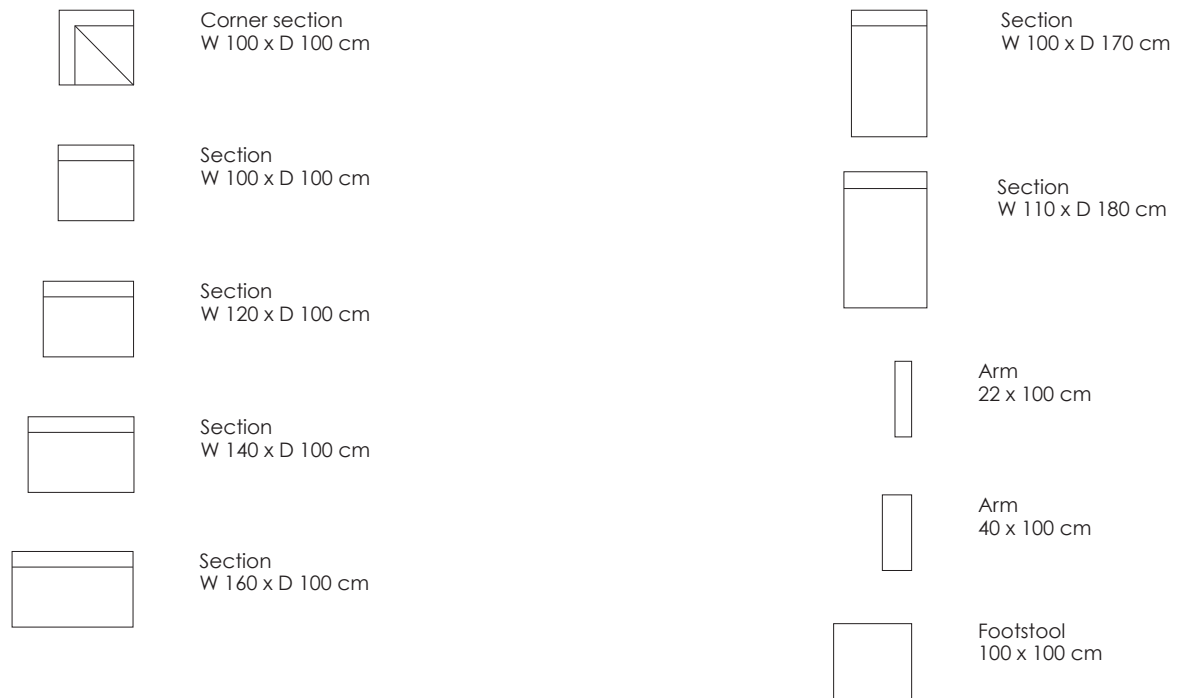

Model Block · Design by Jens Juul Eilersen

Arm height: 53/45 cm · Arm width: 22 /40 cm · Total depth (frame): 100/170 cm · Seat height: 40 cm · Total height (frame): 66 cm

Scale 1:100
All overall dimensions correspond to frame sizes.
The drawings are not a detailed expression of how the final furniture appears.

Model Block · Design by Jens Juul Eilersen

Arm height: 53/45 cm · Arm width: 22/40 cm · Total depth (frame): 100/170 cm · Seat height: 40 cm · Total height (frame): 66 cm

Corner section
W 100 x D 100 cm

Section
W 100 x D 100 cm

Section
W 120 x D 100 cm

Section
W 140 x D 100 cm

Section
W 160 x D 100 cm

Section
W 100 x D 170 cm

Section
W 110 x D 180 cm

Arm
W 22 x D 100 x H 53 cm

Arm
W 40 x D 100 x H 45 cm

Footstool
100 x 100 cm

Scale 1:100
All overall dimensions correspond to frame sizes.
The drawings are not a detailed expression of how the final furniture appears.