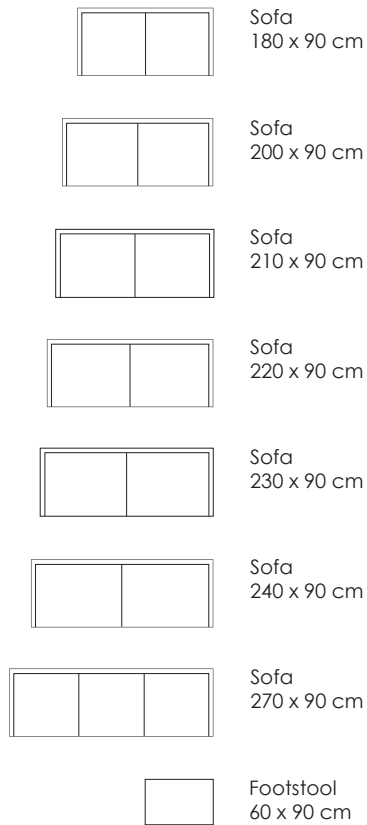

Model Mission · Design by Nishiyama-Eilersen team

Arm height: 66 cm · Arm width: 7 cm · Total depth (frame): 90 cm · Seat depth: 55 cm · Seat height: 42 cm · Total height (frame): 66 cm

Scale 1:100
All overall dimensions correspond to frame sizes.

Model Mission · Design by Nishiyama-Eilersen team

Arm height: 66 cm · Arm width: 7 cm · Total depth (frame): 90 cm · Seat depth: 55 cm · Seat height: 42 cm · Total height (frame): 66 cm

Sofa
180 x 90 cm

Sofa
200 x 90 cm

Sofa
210 x 90 cm

Sofa
220 x 90 cm

Sofa
230 x 90 cm

Sofa
240 x 90 cm

Sofa
270 x 90 cm

Footstool
60 x 90 cm

Scale 1:100

All overall dimensions correspond to frame sizes.