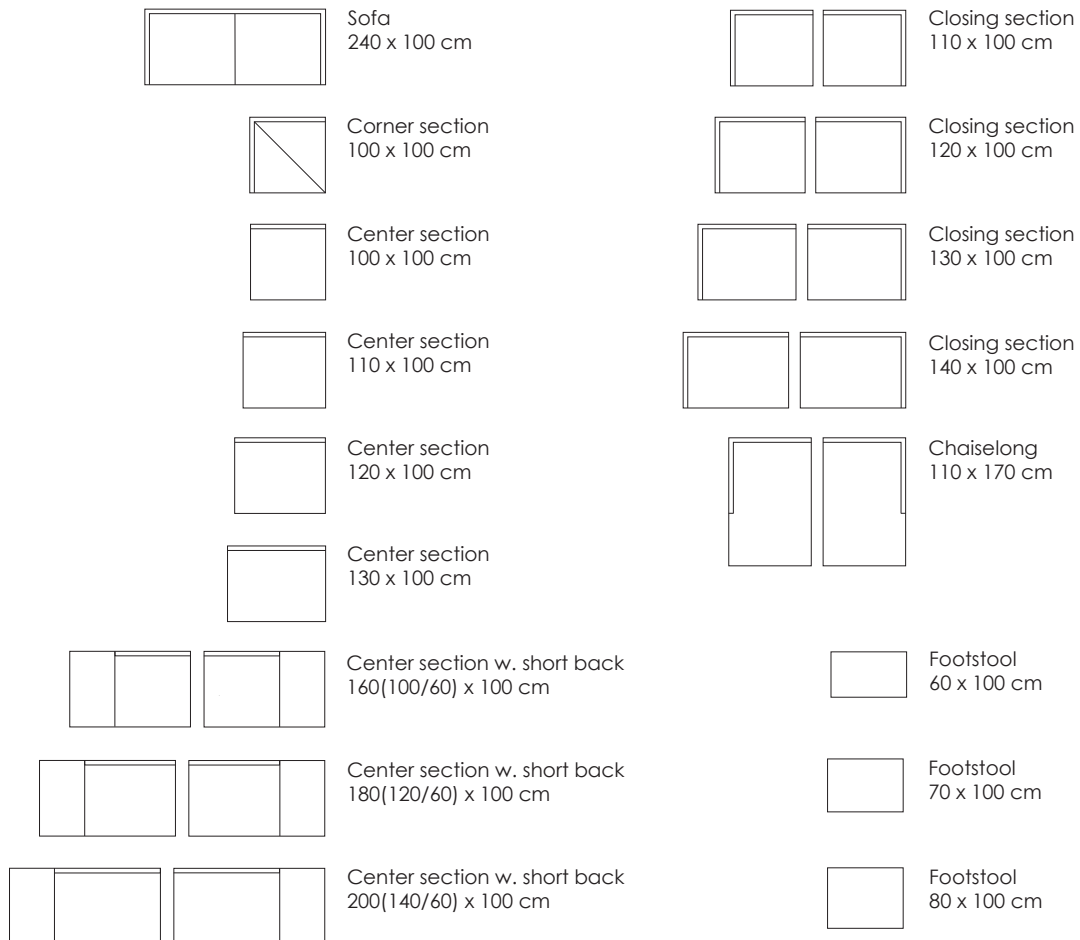

Model Drop · Design by Jens Juul Eilersen

Arm height: 60 cm · Arm width: 6 cm · Total depth (frame): 100 cm · Seat depth: 50/68 cm · Seat height: 40 cm · Total height (frame): 60 cm

Scale 1:100
All overall dimensions correspond to frame sizes.
The drawings are not a detailed expression of how the final furniture appears.