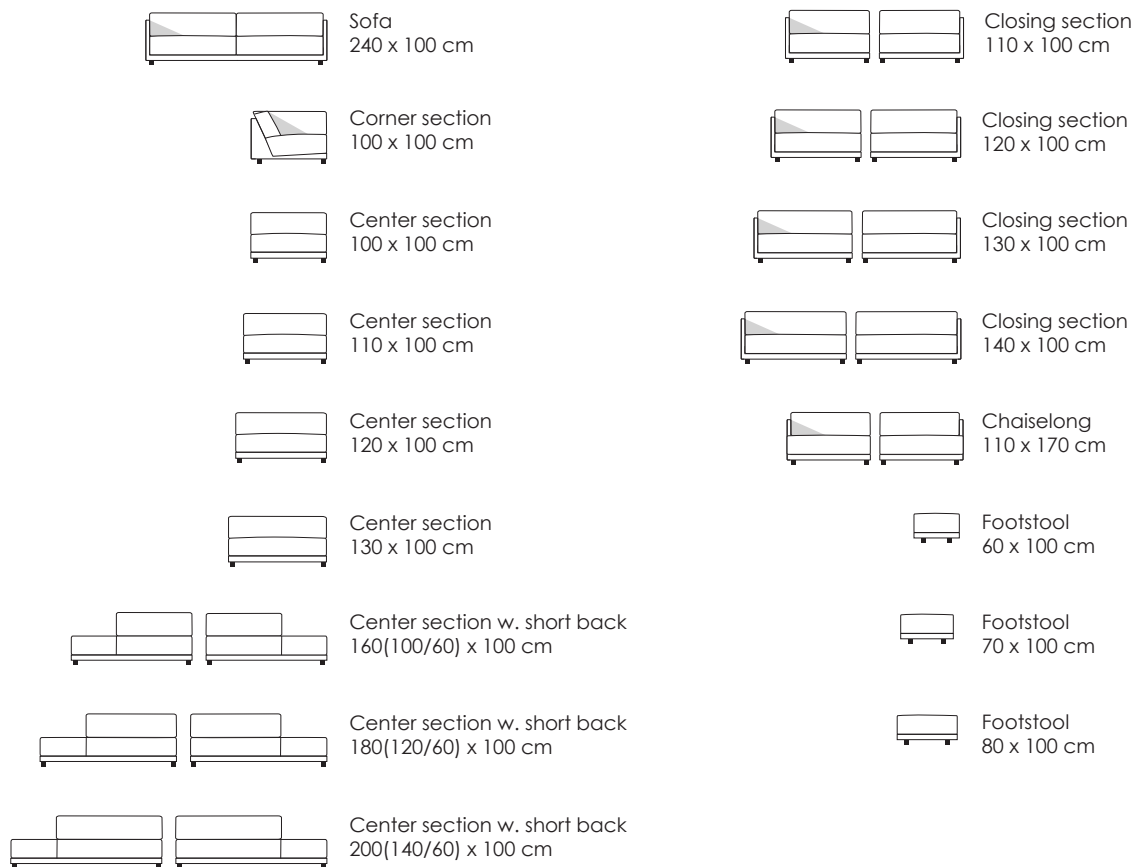

Model Drop · Design by Jens Juul Eilersen

Arm height: 60 cm · Arm width: 6 cm · Total depth (frame): 100 cm · Seat depth: 50/68 cm · Seat height: 40 cm · Total height (frame): 60 cm

Scale 1:100
All overall dimensions correspond to frame sizes.
The drawings are not a detailed expression of how the final furniture appears.