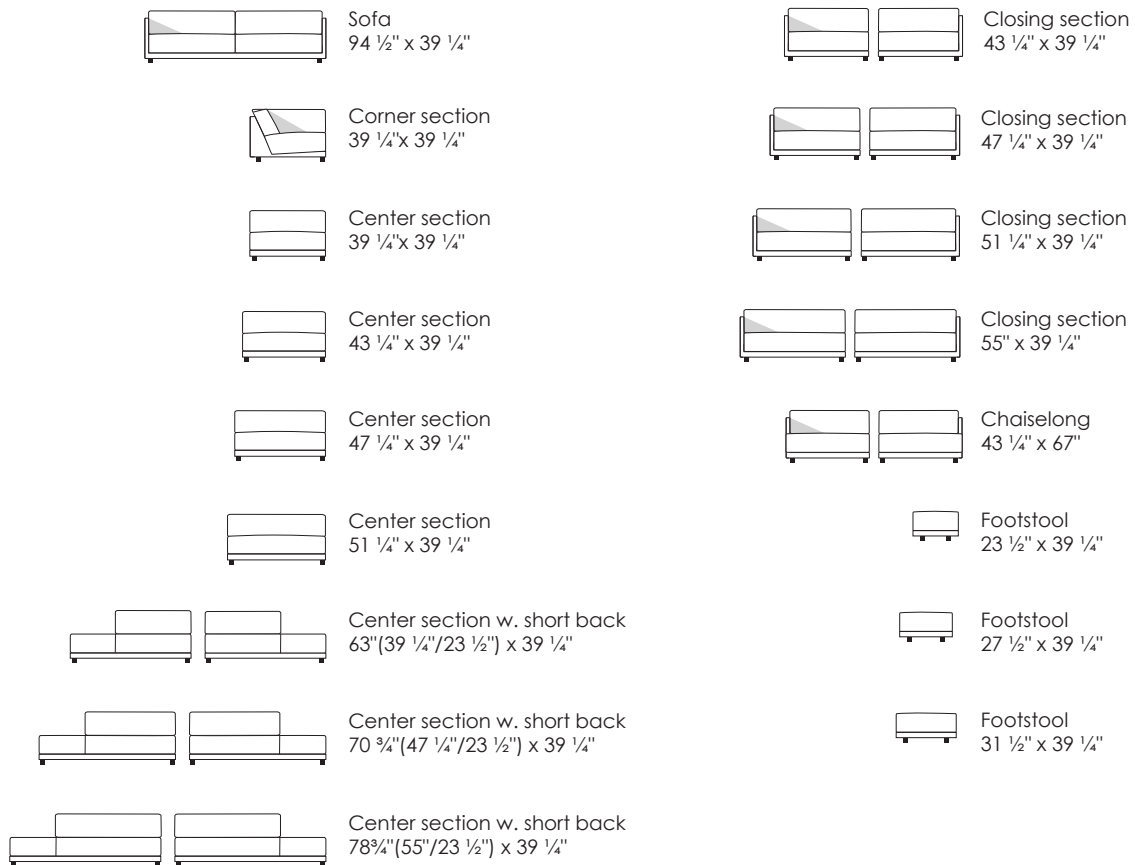

Model Drop · Design by Jens Juul Eilersen

Arm height: 23 1/2" · Arm width: 2 1/4" · Total depth (frame): 39 1/4" · Seat depth: 19 3/4"/26 3/4" · Seat height: 15 3/4" · Total height (frame): 23 1/2"

Sofa
94 1/2" x 39 1/4"

Corner section
39 1/4" x 39 1/4"

Center section
39 1/4" x 39 1/4"

Center section
43 1/4" x 39 1/4"

Center section
47 1/4" x 39 1/4"

Center section
51 1/4" x 39 1/4"

Center section w. short back
63"(39 1/4"/23 1/2") x 39 1/4"

Closing section
55" x 39 1/4"

Chaiselong
43 1/4" x 67"

Footstool
23 1/2" x 39 1/4"

Footstool
27 1/2" x 39 1/4"

Footstool
31 1/2" x 39 1/4"

Model Drop · Design by Jens Juul Eilersen

Arm height: 23 1/2" · Arm width: 2 1/4" · Total depth (frame): 39 1/4" · Seat depth: 19 3/4"/26 3/4" · Seat height: 15 3/4" · Total height (frame): 23 1/2"

Scale 1:100
All overall dimensions correspond to frame sizes.
The drawings are not a detailed expression of how the final furniture appears.