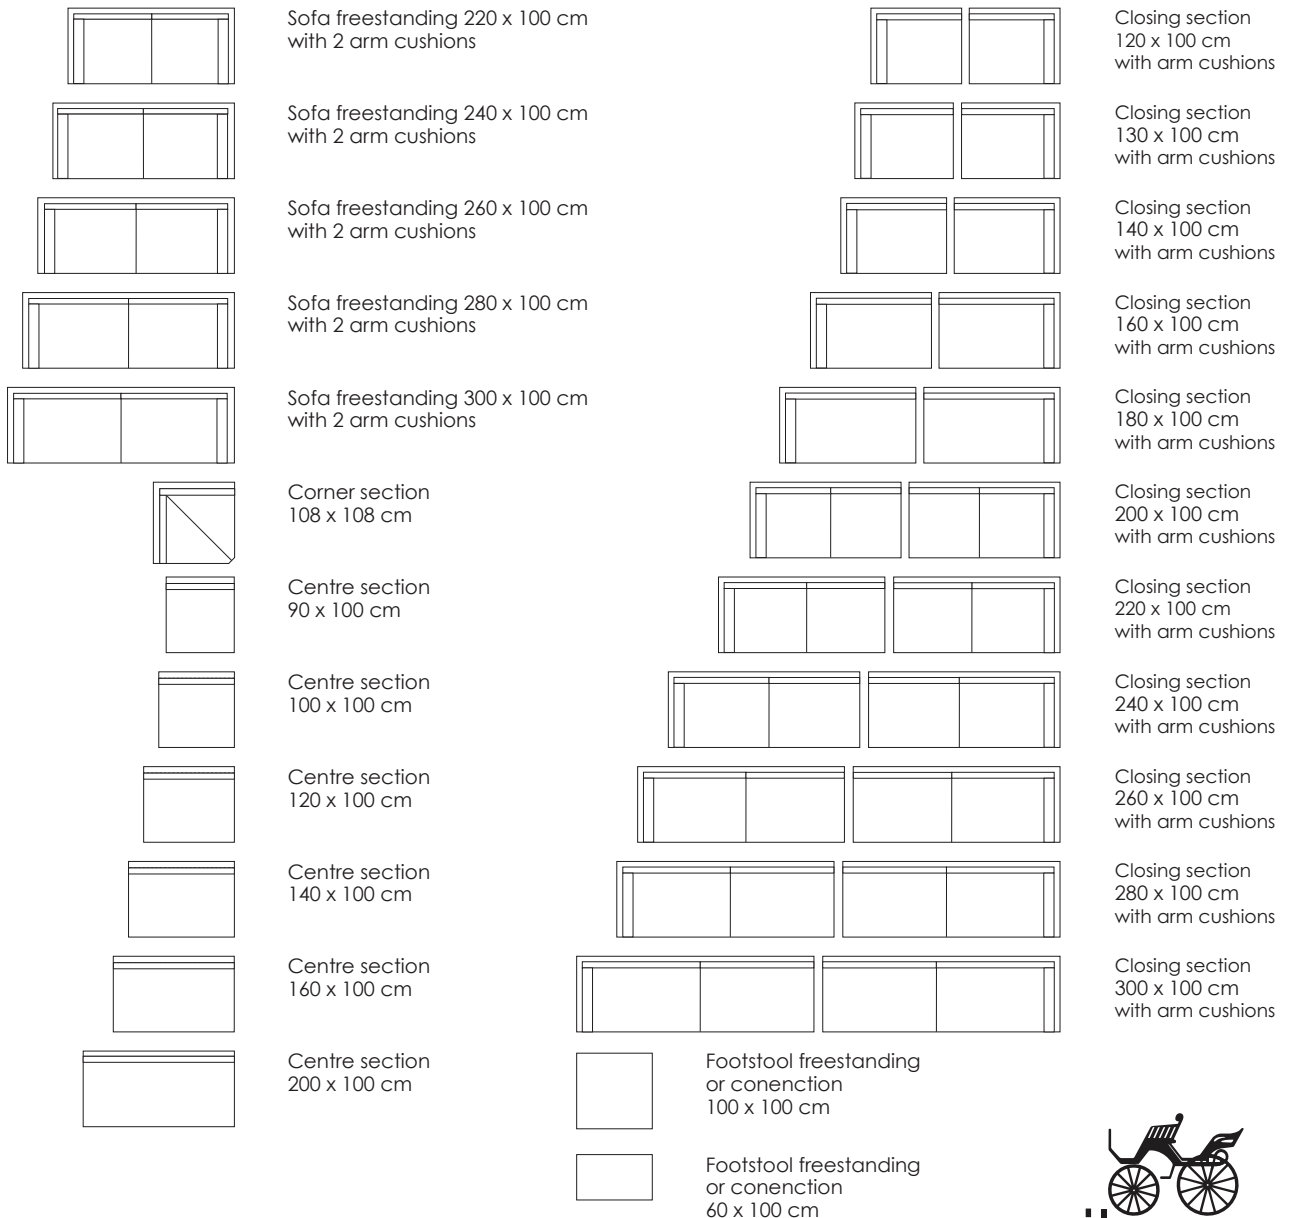

Model Float High · Design by Jens Juul Eilersen

Arm height: 59 cm · Arm width: 8 - 14 cm · Total depth (frame): 100 cm · Seat height: 42 cm · Total height (frame): 59 cm

Scale 1:100
 All overall dimensions correspond to frame sizes.
 The drawings are not a detailed expression of how the final furniture appears.