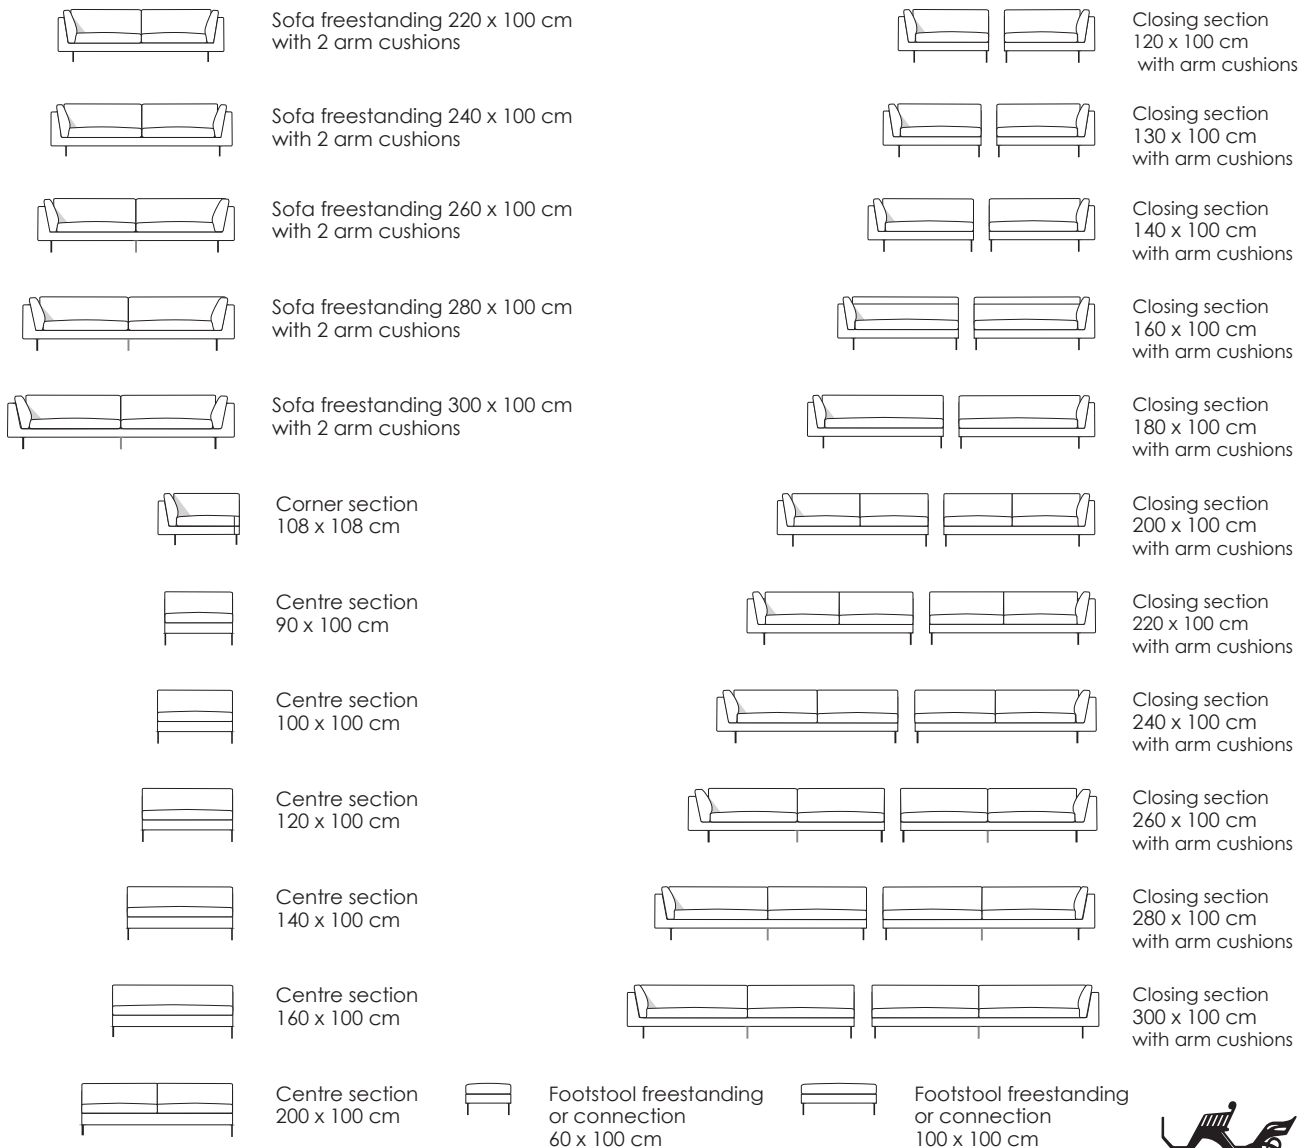

Model Float High · Design by Jens Juul Eilersen

Arm height: 59 cm · Arm width: 8 - 14 cm · Total depth (frame): 100 cm · Seat height: 42 cm · Total height (frame): 59 cm

Scale 1:100
 All overall dimensions correspond to frame sizes.
 The drawings are not a detailed expression of how the final furniture appears.