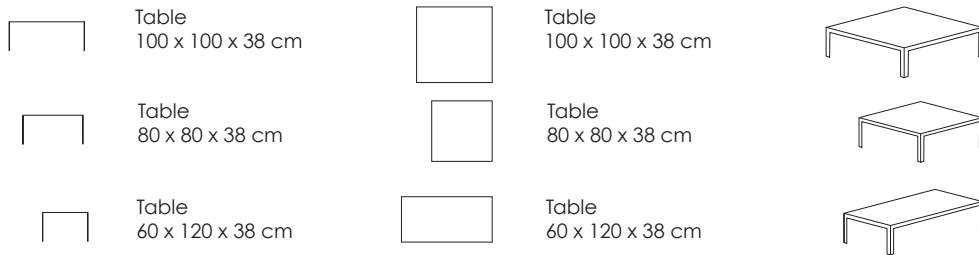

Model Frame · Design by Nils Juul Eilersen

Total depth (frame): 60 / 80 / 100 cm · Total height (frame): 38 cm

Scale 1:100
 All overall dimensions correspond to frame sizes.
 The drawings are not a detailed expression of how the final furniture appears.