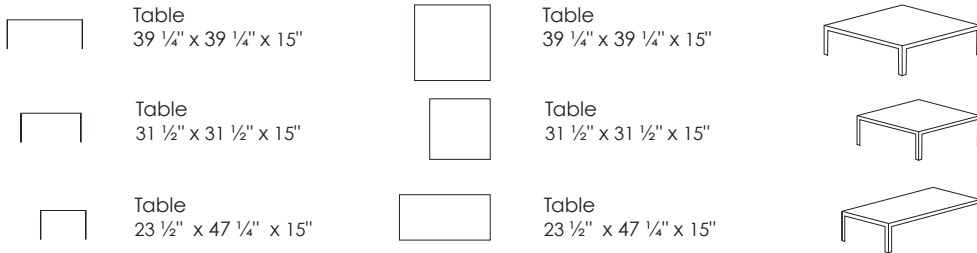

Model Frame · Design by Nils Juul Eilersen

Total depth (frame): 23 1/2" / 31 1/2" / 39 1/4" · Total height (frame): 15"

Scale 1:100
All overall dimensions correspond to frame sizes.
The drawings are not a detailed expression of how the final furniture appears.