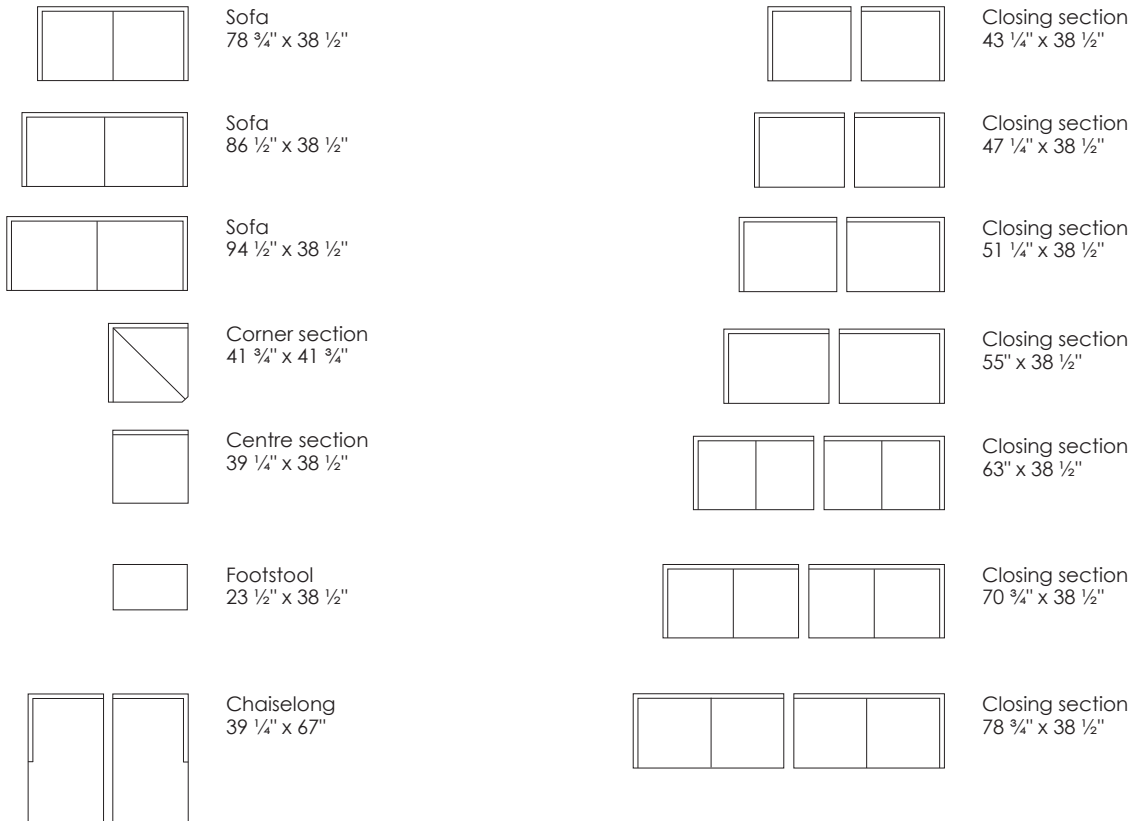

Model Ash · Design by Jens Juul Eilersen

Arm height: 24 1/4" · Arm width: 2" · Total depth (frame): 38 1/2" · Seat depth: 20 1/2" · Seat height: 16 1/4" · Total height (frame): 27"

Scale 1:100

All overall dimensions correspond to frame sizes.