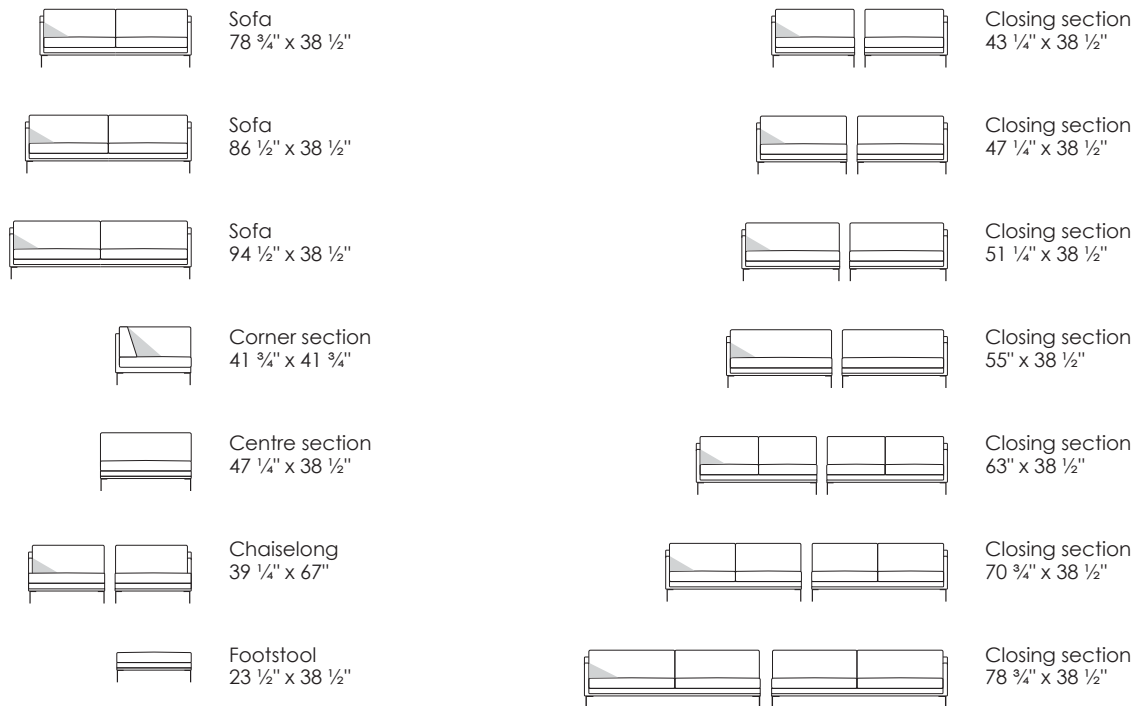

Model Ash · Design by Jens Juul Eilersen

Arm height: 24 1/4" · Arm width: 2" · Total depth (frame): 38 1/2" · Seat depth: 20 1/2" · Seat height: 16 1/4" · Total height (frame): 27"

Scale 1:100

All overall dimensions correspond to frame sizes.