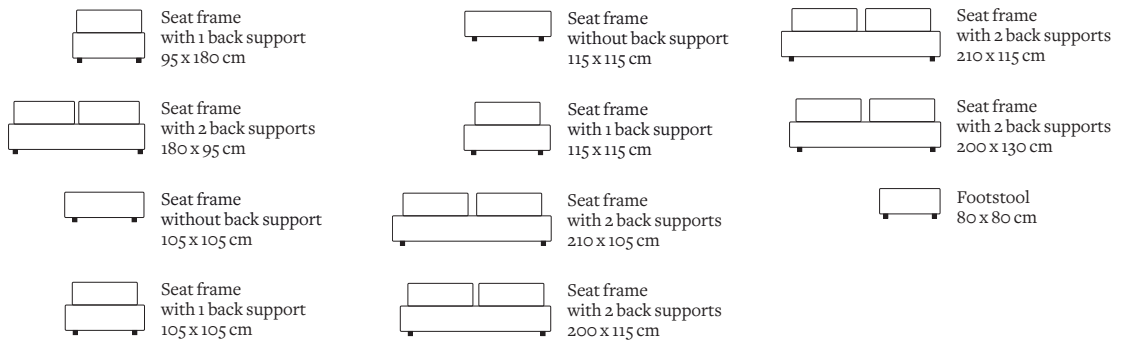

Seat height: 39 cm · Back support height: 30 cm

All overall dimensions correspond to frame sizes. The drawings are not a detailed expression of how the final furniture appears. Scale: 1:100.

Playground was designed in 1998 and was the first of its kind. Playground is more than a sofa. Playground is a daybed, a guest bed and a chaise longue. With a simple design complemented by cone-shaped and fully movable back supports, the sofa can be used in many ways. Playground can fit in beautifully in many places - from a luxurious lobby to a sofa in a hotel room, an extra sofa in a cosy corner or put several together and create a large versatile sofa that will serve as a natural gathering point in any foyer or office space.

LEG: Standard delivery has 80 x 60 x 60 mm hidden black molded legs of nylon.

GURANTEE: The factory provides a 5-year guarantee, to cover frame, springs and cushion filling.

No guarantee is provided for fabric and leather upholstery. Please see special information on selection of fabric and leather on www.eilersen/contract.eu

DIMENSION: All overall dimensions correspond to frame sizes.

Frontview

Topview