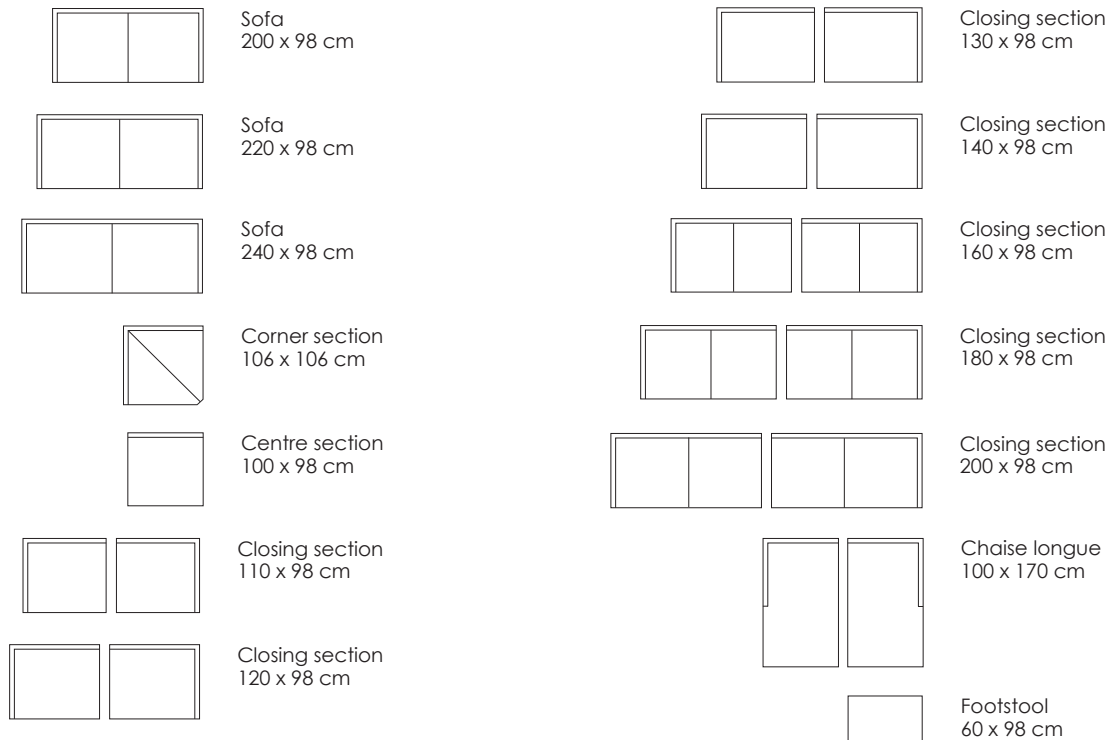

Model Ash · Design by Jens Juul Eilersen

Arm height: 61,5 cm · Arm width: 5 cm · Total depth (frame): 98 cm · Seat depth: 62 cm · Seat height: 41 cm · Total height (frame): 68,5 cm

Scale 1:100
All overall dimensions correspond to frame sizes.
The drawings are not a detailed expression of how the final furniture appears.