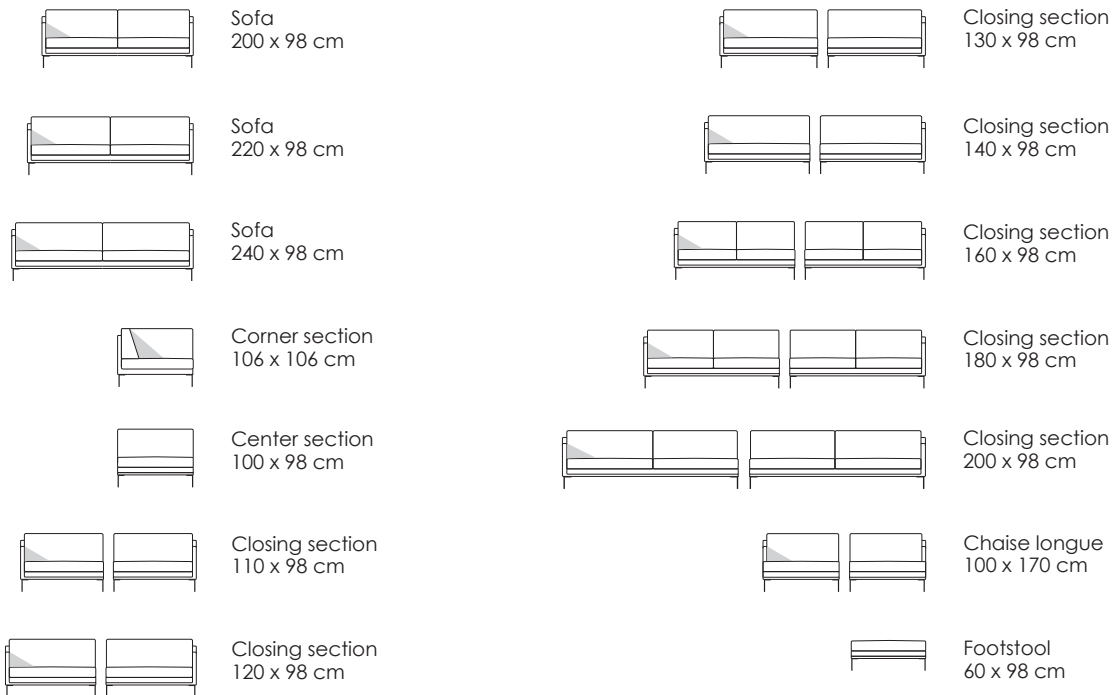

Model Ash · Design by Jens Juul Eilersen

Arm height: 61,5 cm · Arm width: 5 cm · Total depth (frame): 98 cm · Seat depth: 62 cm · Seat height: 41 cm · Total height (frame): 68,5 cm

Scale 1:100
All overall dimensions correspond to frame sizes.
The drawings are not a detailed expression of how the final furniture appears.