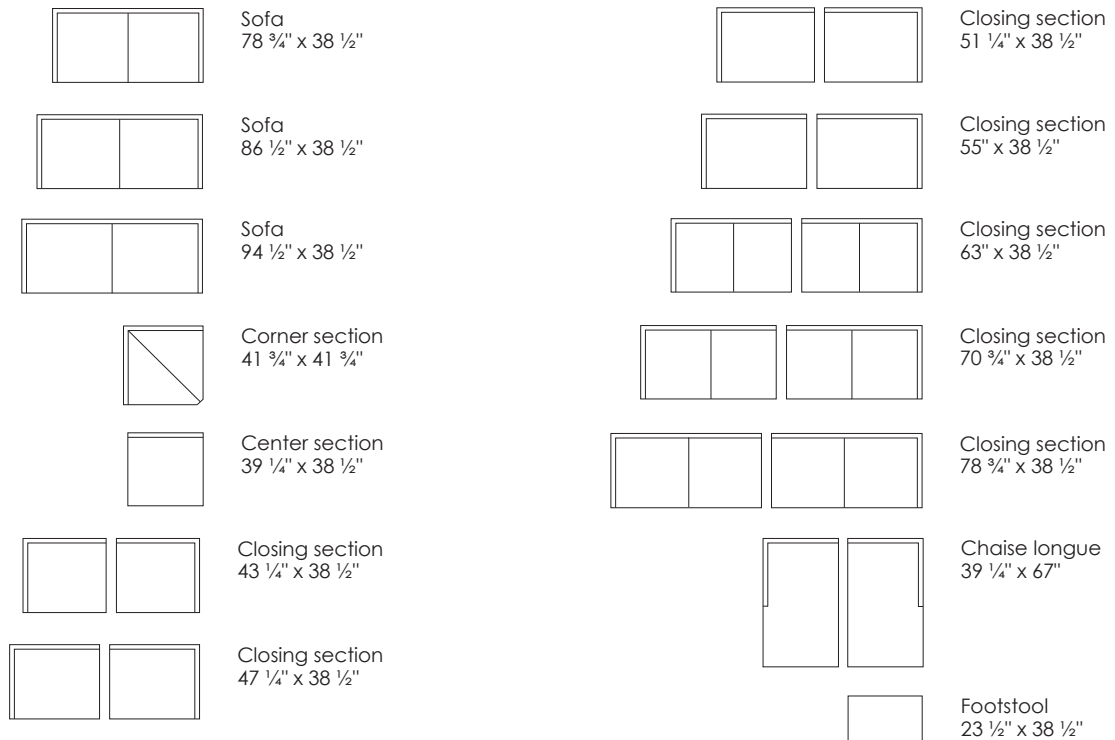

Model Ash · Design by Jens Juul Eilersen

Arm height: 24 1/4" · Arm width: 2" · Total depth (frame): 38 1/2" · Seat depth: 24 1/2" · Seat height: 16 1/4" · Total height (frame): 27"

Scale 1:100
All overall dimensions correspond to frame sizes.
The drawings are not a detailed expression of how the final furniture appears.