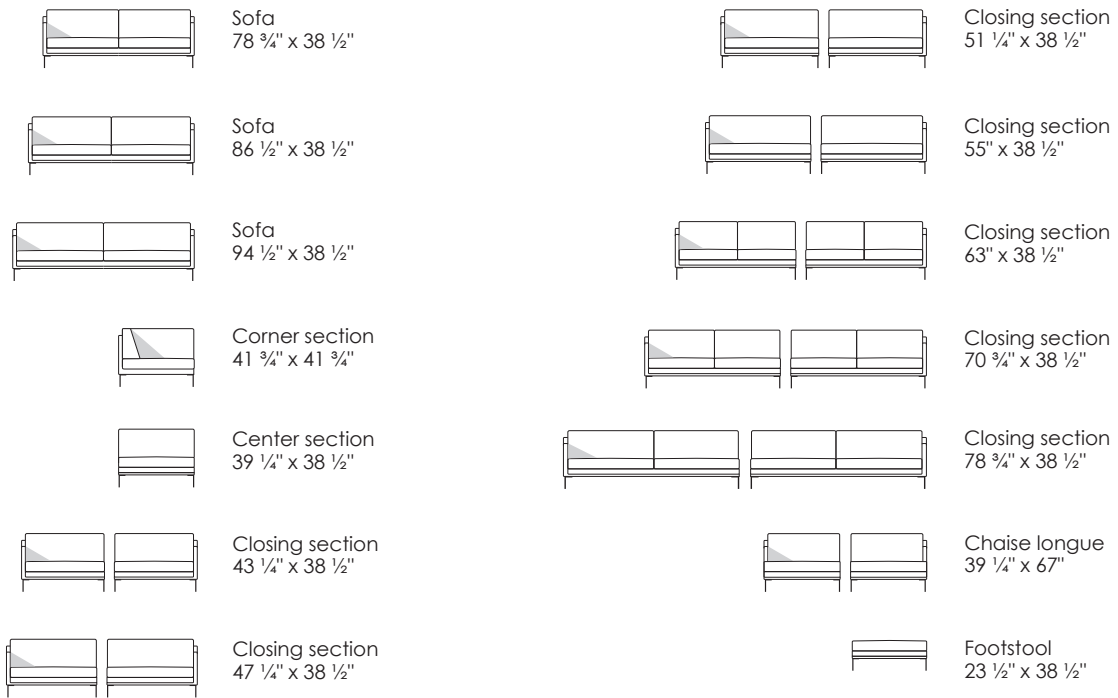

Model Ash · Design by Jens Juul Eilersen

Arm height: 24 1/4" · Arm width: 2" · Total depth (frame): 38 1/2" · Seat depth: 24 1/2" · Seat height: 16 1/4" · Total height (frame): 27"

Scale 1:100
All overall dimensions correspond to frame sizes.
The drawings are not a detailed expression of how the final furniture appears.